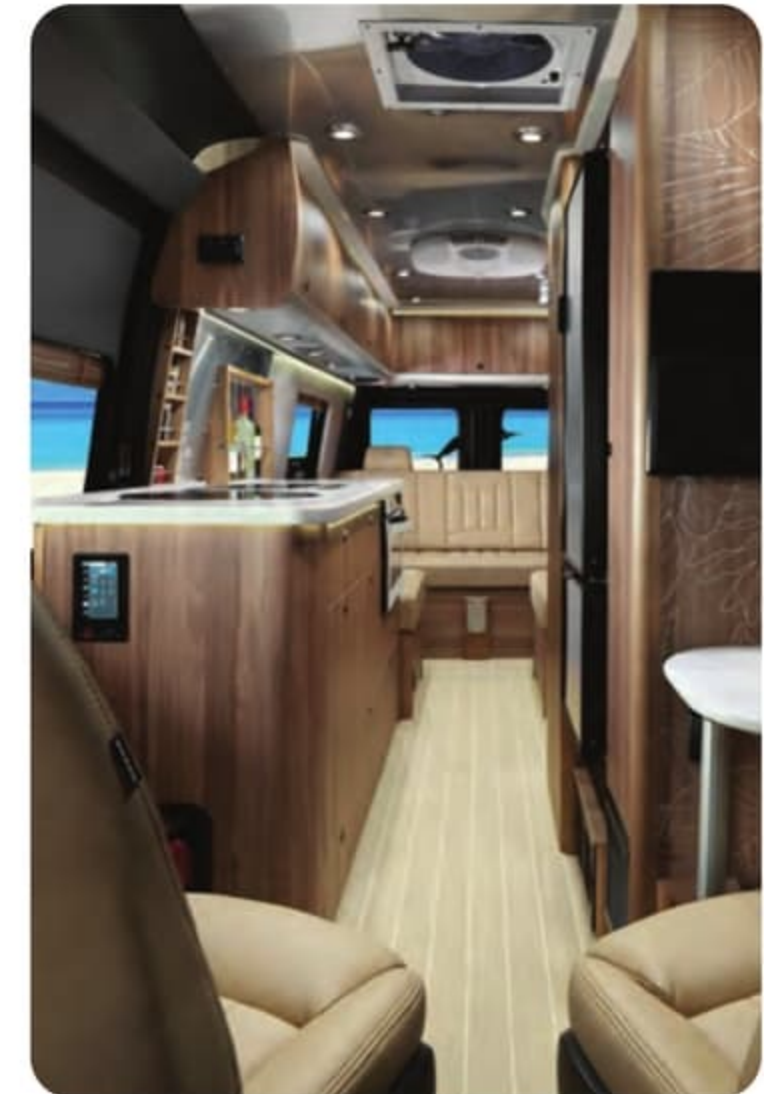

Relax in Style.
Enjoy the exclusive Tommy Bahama features and décor package only built into the Tommy Bahama Special Edition coaches.