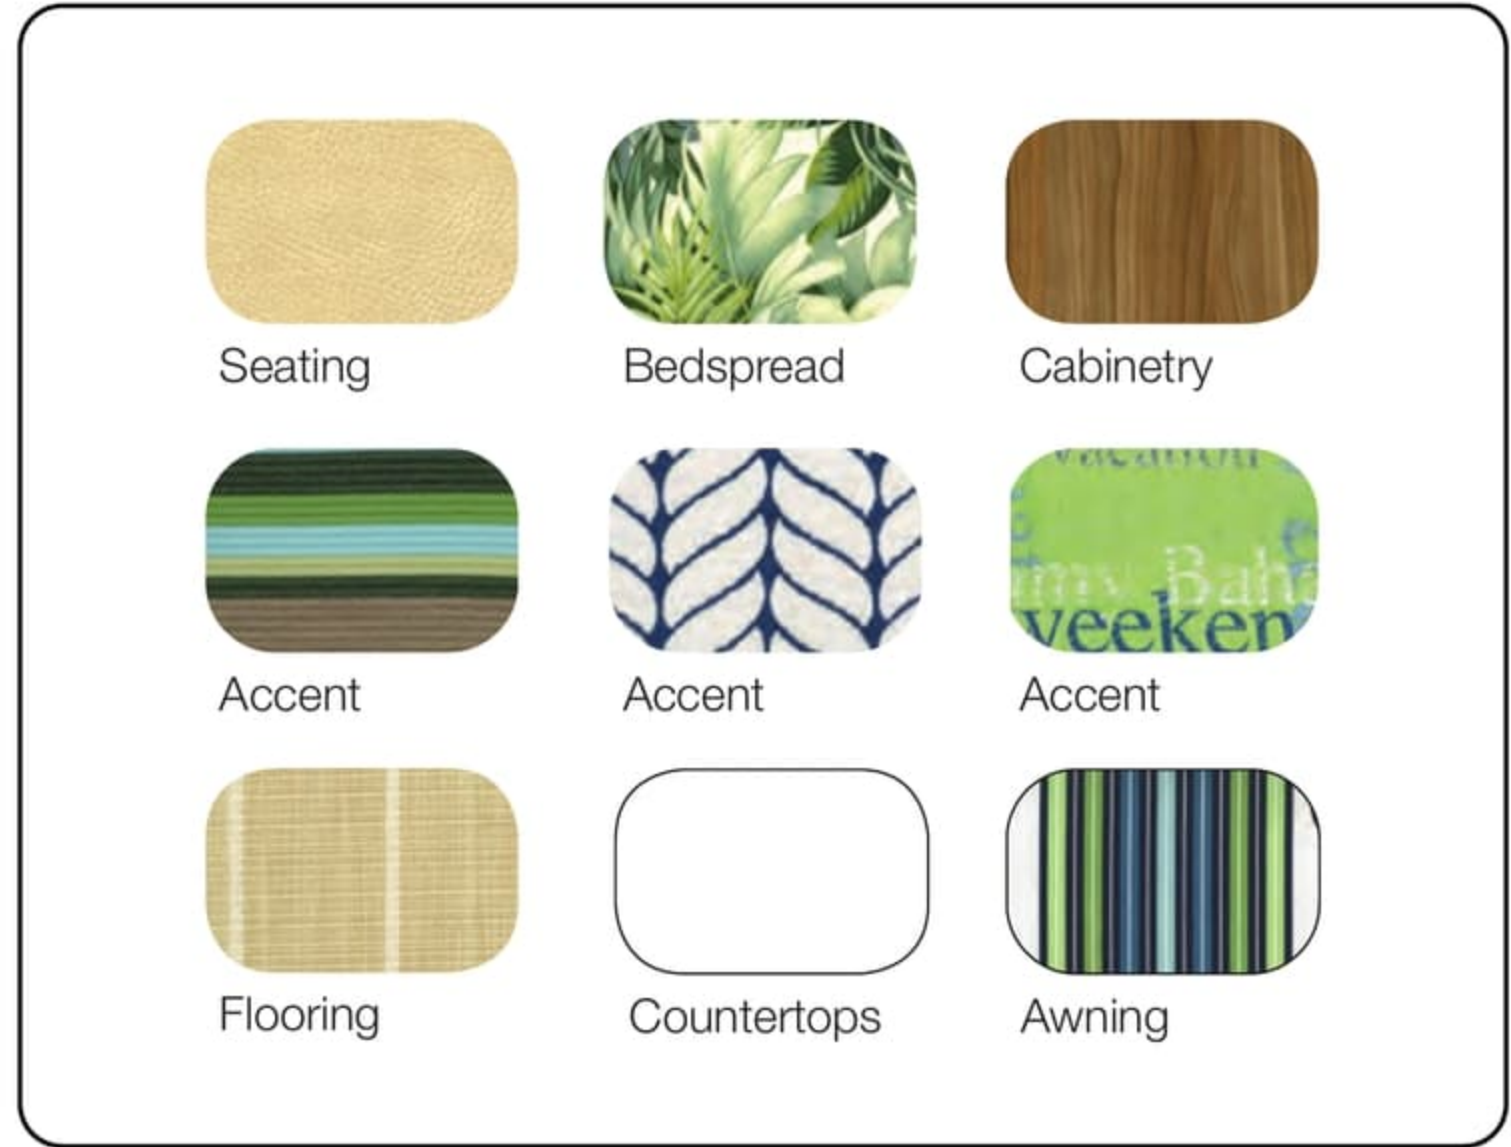

2022 Interstate 24 Tommy Bahama® Special Edition Décor