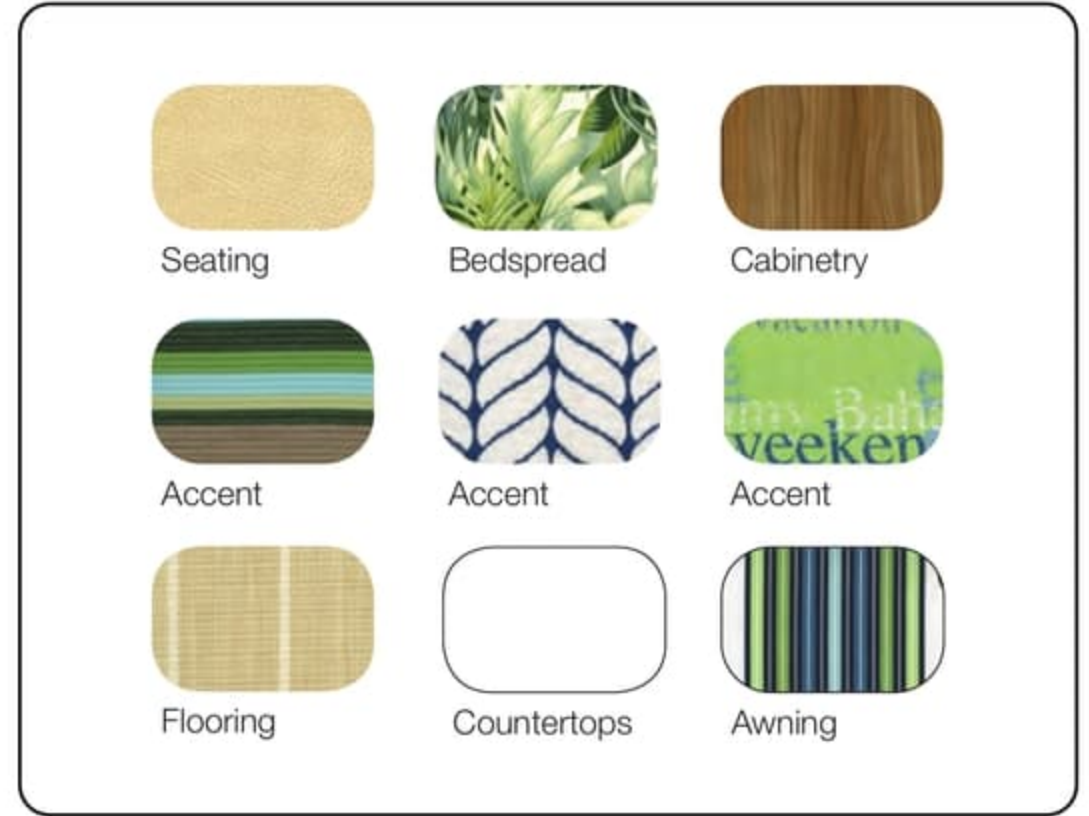

Countertop

Lux White

Seating

Walls

Flooring

Cabinetry

Countertop

2022 Interstate 24 Tommy Bahama® Special Edition Décor