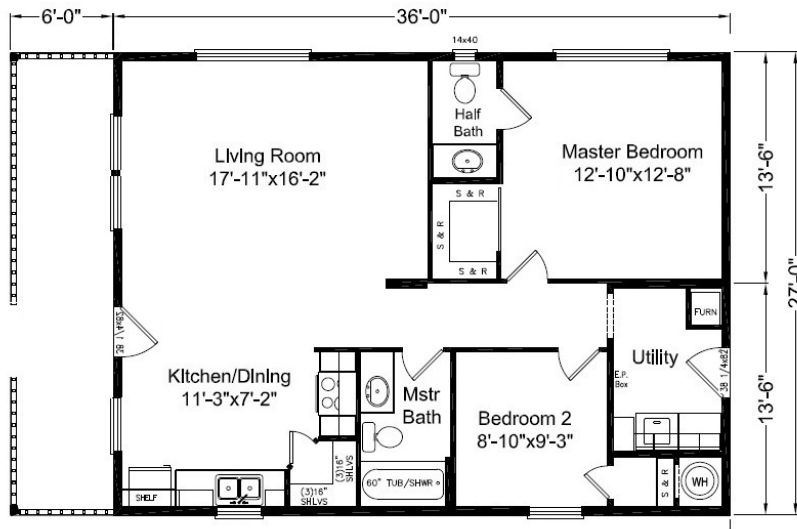

River's Edge

4P36S58

972
SQFT

2
BEDROOMS

2
BATHROOMS

27x42
AREA

2
SECTIONS

1
LIVING AREA

1
DINING AREA

RIVER'S EDGE

COPYRIGHT © 2017 BY PALM HARBOR HOMES, INC.
All Rights Reserved

Model:4P36S58
972 Sq.Ft.
Revised: 12-13-17

Homes Direct

1-800-450-0157