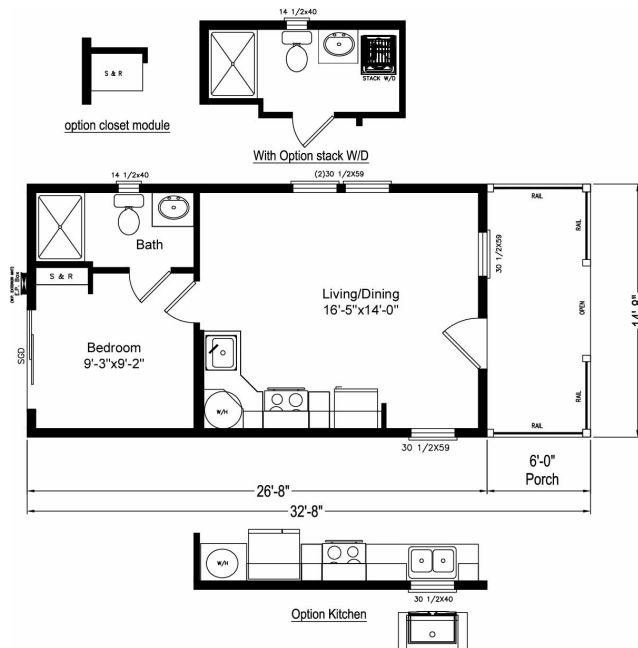

Floor Plan: Cottage 15331C

1 Bedrooms, 1 Bathrooms, 391 Square Feet

Series: American Freedom | Type: Manufactured | Sections: Single-wide

SCAN FOR
MORE DETAILS

FLOOR PLAN

Because we have a continuous product updating and improvement process, prices, plans, dimensions, features, materials, specifications and availability are subject to change without notice or obligation. Please refer to working drawings for actual dimensions. Renderings and floor plans are artist's depictions only and may vary from the completed home. Square footage calculations and room dimensions are approximate subject to industry standards. Some features shown are optional.

Palm Harbor Homes

3737 Palm Harbor Drive
Millersburg, OR 97321

palmharbor.com

Copyright © 2025 Cavco Industries, Inc. All rights reserved.

Floor Plan: Cottage 15331C

1 Bedrooms, 1 Bathrooms, 391 Square Feet