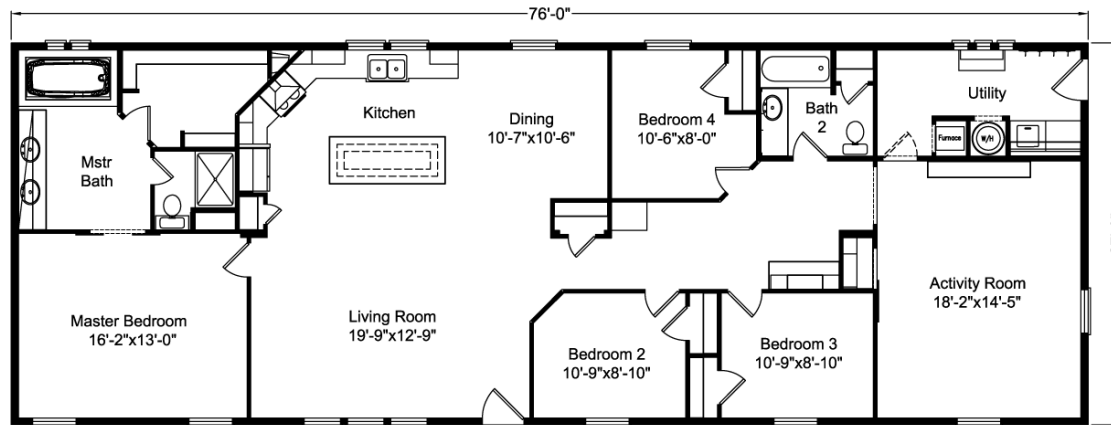

Floor Plan: Mt. Olympus 28764A

3 Bedrooms, 2 Bathrooms, 2052 Square Feet

Series: American Dream | Type: Modular or Manufactured | Sections: Double-wide

SCAN FOR
MORE DETAILS

FLOOR PLAN

Because we have a continuous product updating and improvement process, prices, plans, dimensions, features, materials, specifications and availability are subject to change without notice or obligation. Please refer to working drawings for actual dimensions. Renderings and floor plans are artist's depictions only and may vary from the completed home. Square footage calculations and room dimensions are approximate subject to industry standards. Some features shown are optional.

Palm Harbor Homes

3737 Palm Harbor Drive
Millersburg, OR 97321

palmharbor.com

Copyright © 2024 Cavco Industries, Inc. All rights reserved.

Floor Plan: Mt. Olympus 28764A

3 Bedrooms, 2 Bathrooms, 2052 Square Feet