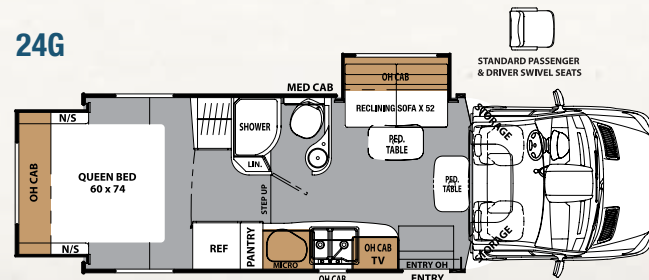

Standard entertainment package features a power wing jack antenna with a 12 volt LCD TV on swing arm for optimal viewing and 12 volt DVD/CD stereo with speakers and subwoofer to enjoy movies and music whether traveling or RVing.

Modern kitchen with 3-way refrigerator, 2-burner cooktop with glass cover, convection oven together with high pressure laminate countertops, metal faucet with pullout sprayer and recessed composite sink.

Sirius satellite available with the AM/FM/CD radio with built-in backup camera These great features keep you aware of your surroundings and make parking a breeze.

Power roof vent with day/night shade to enjoy fresh air at the push of a button.

Day/night roller shades Easy to use, rattle-free, heavy duty roller shades provide light blocking and light filtering.

Island queen bed at the push of a button — (24G) is 60" wide and provides the comfort and convenience of a rear queen island in a motorhome under 25ft. 24J model includes an 80" long bed providing ample sleeping and comfort.

3-way refrigerator for the most efficient use of power while you RV.

Smart design bathroom features fully functioning shower and maximum storage without sacrificing valuable living space.

Standard sofa (24G) also has dual foot rest recliners for relaxing at the end of a day's travel.

Swivel seats are standard on both the driver and passenger seats for added seating when parked.

LED ceiling lighting throughout for long life and efficient use of battery power.