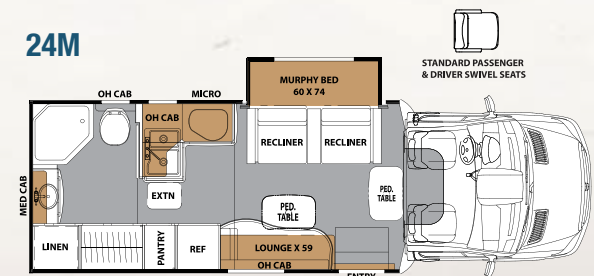

Standard entertainment package features a power wing jack antenna with a 12 volt LCD TV on swing arm for optimal viewing and 12 volt DVD/CD stereo with speakers and subwoofer to enjoy movies and music whether traveling or RVing.

Modern kitchen with 3-way refrigerator, 2-burner cooktop with glass cover, convection oven together with high pressure laminate countertops, metal faucet with pullout sprayer and recessed composite sink.

Sirius satellite available with the AM/FM/CD radio with built-in backup camera These great features keep you aware of your surroundings and make parking a breeze.

Power roof vent with day/night shade to enjoy fresh air at the push of a button.

Day/night roller shades Easy to use, rattle-free, heavy duty roller shades provide light blocking and light filtering.

Island queen bed at the push of a button — (24G) is 60" wide and provides the comfort and convenience of a rear queen island in a motorhome under 25ft. 24J model includes an 80" long bed providing ample sleeping and comfort.

3-way refrigerator for the most efficient use of power while you RV.

Smart design bathroom features fully functioning shower and maximum storage without sacrificing valuable living space.

Standard sofa (24G) also has dual foot rest recliners for relaxing at the end of a day's travel.

Swivel seats are standard on both the driver and passenger seats for added seating when parked.

LED ceiling lighting throughout for long life and efficient use of battery power.