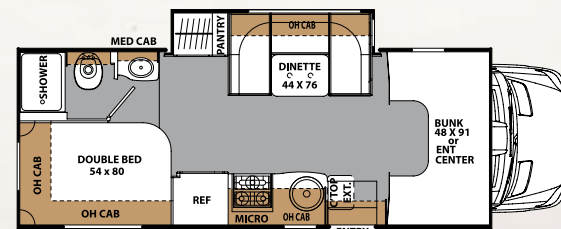

Cabover bunk is 48"x91" making it comfortable for slumber and extra storage space when not in use, including a child safety net and ladder.

2150LE

Optional Seating

2150 LE

2150LE

STANDARD

WARRANTY

Motorhome - 12 mo./
12,000 mile limited warranty
Mercedes-Benz® Freightliner Chassis -
36 mo./36,000 mile
bumper-to-bumper warranty
Mercedes-Benz® Freightliner Powertrain -
60 mo./100,000 mile warranty
Travel Easy Roadside Assistance