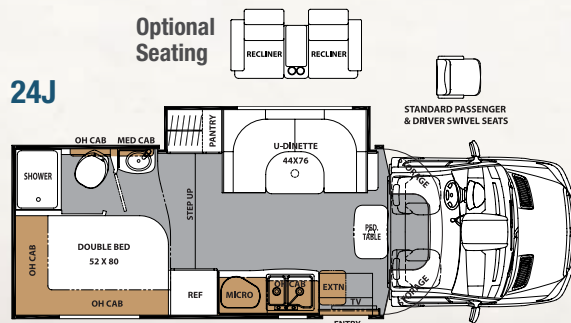

Standard entertainment package features a power wing jack antenna with a 12 volt LCD TV on swing arm for optimal viewing and 12 volt DVD/CD stereo with speakers and subwoofer to enjoy movies and music whether traveling or RVing.

Modern kitchen with 3-way refrigerator, 2-burner cooktop with glass cover, convection oven together with high pressure laminate countertops, metal faucet with pullout sprayer and recessed composite sink.

Sirius satellite available with the AM/FM/CD radio with built-in backup camera These great features keep you aware of your surroundings and make parking a breeze.

Power roof vent with day/night shade to enjoy fresh air at the push of a button.

Day/night roller shades Easy to use, rattle-free, heavy duty roller shades provide light blocking and light filtering.

Island queen bed at the push of a button — (24G) is 60" wide and provides the comfort and convenience of a rear queen island in a motorhome under 25ft. 24J model includes an 80" long bed providing ample sleeping and comfort.

3-way refrigerator for the most efficient use of power while you RV.

Smart design bathroom features fully functioning shower and maximum storage without sacrificing valuable living space.

Standard sofa (24G) also has dual foot rest recliners for relaxing at the end of a day's travel.

Swivel seats are standard on both the driver and passenger seats for added seating when parked.

LED ceiling lighting throughout for long life and efficient use of battery power.