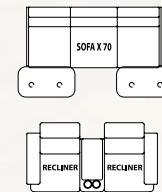

Cabover bunk is 48"x91" making it comfortable for slumber and extra storage space when not in use, including a child safety net and ladder.

2150LE

Optional Seating

2150 LE

2150LE

STANDARD

WARRANTY

Motorhome - 12 mo./
12,000 mile limited warranty
Mercedes-Benz® Freightliner Chassis -
36 mo./36,000 mile
bumper-to-bumper warranty
Mercedes-Benz® Freightliner Powertrain -
60 mo./100,000 mile warranty
Travel Easy Roadside Assistance