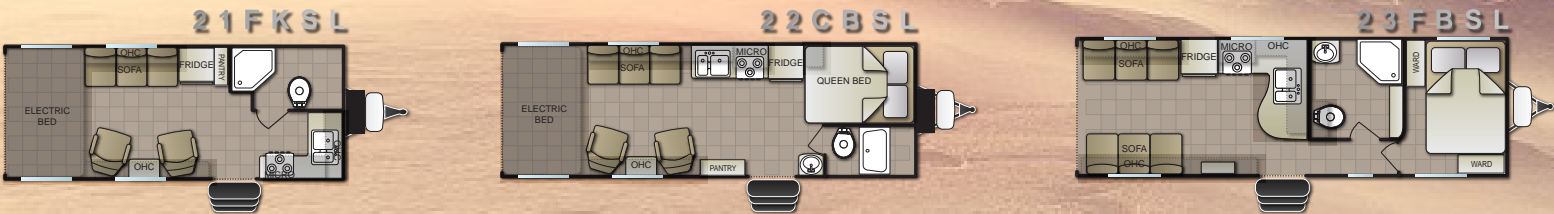

SL MODELS

SPECIFICATIONS

MODEL	15SLE	18SLE	21FKSL	22CBSL	23FBSL	24FBSL	26FBSL	27FBSL	240FB	280FS	300FSG	F285FS	F305FS	F285FS+4
EXT LENGTH	20'-0"	22'-9"	24'-7"	29'-11"	28'-6"	29'-7"	31'-1"	34'-1"	28'-0"	34'-1"	37'-4"	31'-9"	37'-11"	35'-1"
EXT WIDTH	84"	84"	102"	102"	102"	102"	102"	102"	102"	102"	102"	102"	102"	102"
INT HEIGHT	78"	78"	94"	94"	94"	94"	94"	94"	94"	94"	94"	101"	101"	101"
CARGO R/S	8'	8'	11'-4"	12'	6'-6"	11'-5"	11'-5"	12'	12'	12'	12'	12'	12'	15'-9"
CARGO C/S	8'	8'	15'-2"	17'-10"	11'-5"	15'-7"	15'-7"	17'-6"	19'-2"	16'-11"	12'	16'-11"	12'	16'-8"
GVWR	7,500	7,500	7,500	10,900	10,900	10,900	10,900	10,900	12,900	12,900	12,900	12,900	16,500	14,900
AXLE WEIGHT	2,550	3,060	4,820	5,700	5,410	5,870	6,010	6,420	6,420	6,940	7,360	5,920	9,440	6,100
HITCH WEIGHT	530	420	620	780	980	1,060	960	1,070	900	1,050	1,500	2,920	2,380	2,980
UVW	3,080	3,480	5,480	6,520	6,430	6,700	6,950	7,530	7,380	8,050	8,920	8,900	11,880	9,140
PAYLOAD	4,100	4,000	2,020	4,380	4,470	4,200	3,950	3,370	5,520	4,850	3,980	4,000	4,620	3,760
FRESH WATER	58 GAL	58 GAL	50 GAL	100 GAL	100 GAL	100 GAL	100 GAL	100 GAL	170 GAL	170 GAL	170 GAL	170 GAL	170 GAL	170 GAL
GRAY WATER	15 GAL	15 GAL	50 GAL	50 GAL	50 GAL	50 GAL	50 GAL	50 GAL	50 GAL	50 GAL	50 GAL	50 GAL	100 GAL	50 GAL
BLACK WATER	10 GAL	15 GAL	40 GAL	50 GAL	50 GAL	50 GAL	50 GAL	50 GAL	50 GAL	50 GAL	50 GAL	50 GAL	50 GAL	50 GAL
FUEL TANK (OPT)	20 GAL	20 GAL	18 GAL	18 GAL	40 GAL	40 GAL	40 GAL	40 GAL	40 GAL	40 GAL	40 GAL	40 GAL	40 GAL	40 GAL

NOTES: PCW reserves the right to change or discontinue at any time, without notice, prices, colors, materials, equipment, accessories, specifications, models, and packages, without incurring any obligations to make the same or similar changes to trailers.