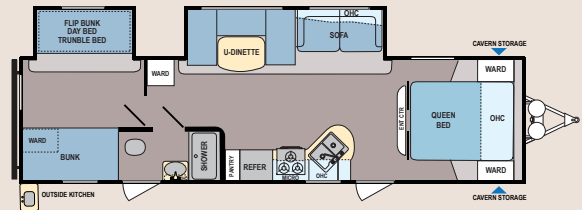

281BH

296BH

297RE

305RE

313BH

Ultra Lite Expandables

171E

211E

236E

Specifications

	Average Shipping Weight*	Hitch Weight	Cargo Capacity	Length	Width	Height	Fresh Water Capacity**	Black Water Capacity	Gray Water Capacity	Furnace BTU
Explorer Expandables										
171E	3,103	310	747	18' 6"	8'	9' 11"	60	28	39	19,000
211E	3,748	375	2,852	21' 7"	8"	10' 1"	60	28	39	19,000
236E	4,305	560	2,295	24' 3"	8'	10' 7"	60	28	39	19,000
Explorer										
194QB	4,741	568	1,859	25' 7"	8'	10' 9"	60	28	39	19,000
247RK	5,332	508	2,268	28' 8"	8'	10' 8"	60	28	67	30,000
249RB	5,043	605	1,557	28' 11"	8'	10' 1"	60	28	39	30,000
260RL	5,965	656	1,635	31' 1"	8'	10' 9"	60	28	39	30,000
271RB	6,173	802	1,427	31' 4"	8'	10' 10"	60	28	67	30,000
277RD	5,515	826	2,085	31' 6"	8'	10' 10"	60	28	39	30,000
281BH	6,228	685	1,372	32' 6"	8'	10' 7"	60	28	67	30,000
296BH	6,516	651	3,164	32' 6"	8'	10' 9"	60	28	67	30,000
297RE	7,007	631	2,673	34' 10"	8'	11' 1"	60	28	78	30,000
305RE	6,534	840	3,146	34' 9"	8'	11' 1"	60	28	78	30,000
313BH	7,268	1,018	1,832	36' 1"	8'	11'	60	28	39	30,000