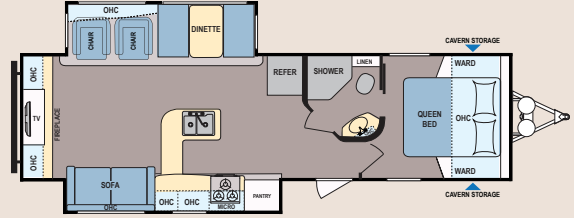

281BH

296BH

297RE

305RE

313BH

Ultra Lite Expandables

171E

211E

236E

Specifications

	Average Shipping Weight*	Hitch Weight	Cargo Capacity	Length	Width	Height	Fresh Water Capacity**	Black Water Capacity	Gray Water Capacity	Furnace BTU
Explorer Expandables										
171E	3,103	310	747	18' 6"	8'	9' 11"	60	28	39	19,000
211E	3,748	375	2,852	21' 7"	8"	10' 1"	60	28	39	19,000
236E	4,305	560	2,295	24' 3"	8'	10' 7"	60	28	39	19,000
Explorer										
194QB	4,741	568	1,859	25' 7"	8'	10' 9"	60	28	39	19,000
247RK	5,332	508	2,268	28' 8"	8'	10' 8"	60	28	67	30,000
249RB	5,043	605	1,557	28' 11"	8'	10' 1"	60	28	39	30,000
260RL	5,965	656	1,635	31' 1"	8'	10' 9"	60	28	39	30,000
271RB	6,173	802	1,427	31' 4"	8'	10' 10"	60	28	67	30,000
277RD	5,515	826	2,085	31' 6"	8'	10' 10"	60	28	39	30,000
281BH	6,228	685	1,372	32' 6"	8'	10' 7"	60	28	67	30,000
296BH	6,516	651	3,164	32' 6"	8'	10' 9"	60	28	67	30,000
297RE	7,007	631	2,673	34' 10"	8'	11' 1"	60	28	78	30,000
305RE	6,534	840	3,146	34' 9"	8'	11' 1"	60	28	78	30,000
313BH	7,268	1,018	1,832	36' 1"	8'	11'	60	28	39	30,000

*Our weights represent how most units are built, inclusive of many commonly-ordered options. **Fresh water capacity includes water heater capacity

Standards and Options

Exterior

120V Exterior Outlet
30 AMP Power Cord
Black Tank Flush
Equaflex Suspension
Diamond Plate
EZ Lube Axles
Steel Wheels (silver)
28" Friction Hinge Entrance Door(s)
Folding Entry Step (double/triple, F/P specific)
Front/Rear Stabilizer Jacks
Cavern Baggage Compartment w/Slam Latches (N/A – 171, 211, 236)
LP Quick Connect
Porch Light w/Interior Switch
Outside Speakers
LED Light in Power Awning
Radial Tires
Enclosed Heated Holding Tanks (N/A – 171, 211, 236)
Tinted Frameless Safety Glass Windows