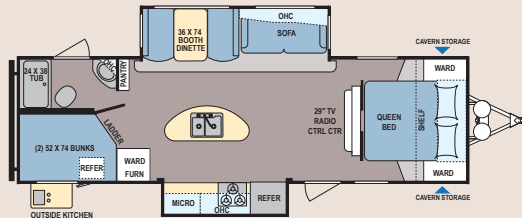

281BH

296BH

297RE

305RE

313BH

Ultra Lite Expandables

171E

211E

236E

Specifications

	Average Shipping Weight*	Hitch Weight	Cargo Capacity	Length	Width	Height	Fresh Water Capacity**	Black Water Capacity	Gray Water Capacity	Furnace BTU
Explorer Expandables										
171E	3,103	310	747	18' 6"	8'	9' 11"	60	28	39	19,000
211E	3,748	375	2,852	21' 7"	8"	10' 1"	60	28	39	19,000
236E	4,305	560	2,295	24' 3"	8'	10' 7"	60	28	39	19,000
Explorer										
194QB	4,741	568	1,859	25' 7"	8'	10' 9"	60	28	39	19,000
247RK	5,332	508	2,268	28' 8"	8'	10' 8"	60	28	67	30,000
249RB	5,043	605	1,557	28' 11"	8'	10' 1"	60	28	39	30,000
260RL	5,965	656	1,635	31' 1"	8'	10' 9"	60	28	39	30,000
271RB	6,173	802	1,427	31' 4"	8'	10' 10"	60	28	67	30,000
277RD	5,515	826	2,085	31' 6"	8'	10' 10"	60	28	39	30,000
281BH	6,228	685	1,372	32' 6"	8'	10' 7"	60	28	67	30,000
296BH	6,516	651	3,164	32' 6"	8'	10' 9"	60	28	67	30,000
297RE	7,007	631	2,673	34' 10"	8'	11' 1"	60	28	78	30,000
305RE	6,534	840	3,146	34' 9"	8'	11' 1"	60	28	78	30,000
313BH	7,268	1,018	1,832	36' 1"	8'	11'	60	28	39	30,000

*Our weights represent how most units are built, inclusive of many commonly-ordered options. **Fresh water capacity includes water heater capacity

Standards and Options

Exterior

120V Exterior Outlet
30 AMP Power Cord
Black Tank Flush
Equaflex Suspension
Diamond Plate
EZ Lube Axles
Steel Wheels (silver)
28" Friction Hinge Entrance Door(s)
Folding Entry Step (double/triple, F/P specific)
Front/Rear Stabilizer Jacks
Cavern Baggage Compartment w/Slam Latches (N/A – 171, 211, 236)
LP Quick Connect
Porch Light w/Interior Switch
Outside Speakers
LED Light in Power Awning
Radial Tires
Enclosed Heated Holding Tanks (N/A – 171, 211, 236)
Tinted Frameless Safety Glass Windows