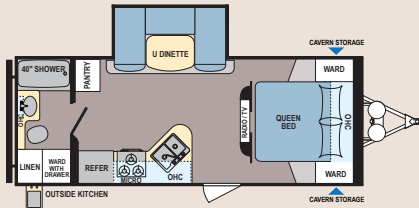

Explorer

Ultra Lite Travel Trailers

194QB

Ultra Lite Expandables