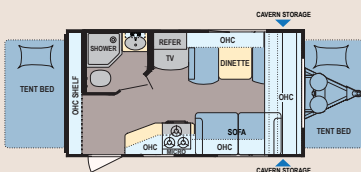

281BH

296BH

297RE

305RE

313BH

Ultra Lite Expandables

171E

211E

236E

Specifications

	Average Shipping Weight*	Hitch Weight	Cargo Capacity	Length	Width	Height	Fresh Water Capacity**	Black Water Capacity	Gray Water Capacity	Furnace BTU
Explorer Expandables										
171E	3,103	310	747	18' 6"	8'	9' 11"	60	28	39	19,000
211E	3,748	375	2,852	21' 7"	8"	10' 1"	60	28	39	19,000
236E	4,305	560	2,295	24' 3"	8'	10' 7"	60	28	39	19,000
Explorer										
194QB	4,741	568	1,859	25' 7"	8'	10' 9"	60	28	39	19,000
247RK	5,332	508	2,268	28' 8"	8'	10' 8"	60	28	67	30,000
249RB	5,043	605	1,557	28' 11"	8'	10' 1"	60	28	39	30,000
260RL	5,965	656	1,635	31' 1"	8'	10' 9"	60	28	39	30,000
271RB	6,173	802	1,427	31' 4"	8'	10' 10"	60	28	67	30,000
277RD	5,515	826	2,085	31' 6"	8'	10' 10"	60	28	39	30,000
281BH	6,228	685	1,372	32' 6"	8'	10' 7"	60	28	67	30,000
296BH	6,516	651	3,164	32' 6"	8'	10' 9"	60	28	67	30,000
297RE	7,007	631	2,673	34' 10"	8'	11' 1"	60	28	78	30,000
305RE	6,534	840	3,146	34' 9"	8'	11' 1"	60	28	78	30,000
313BH	7,268	1,018	1,832	36' 1"	8'	11'	60	28	39	30,000