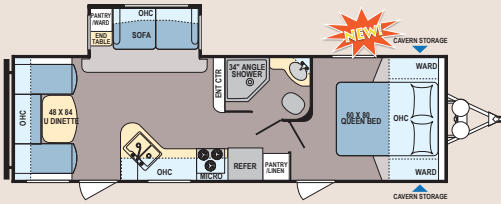

Explorer

Ultra Lite Travel Trailers

277RD

Ultra Lite Expandables