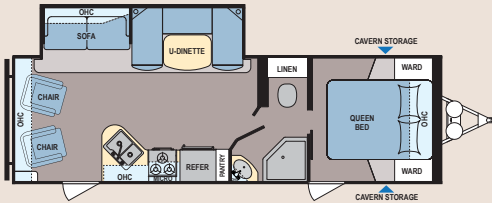

Explorer

Ultra Lite Travel Trailers

260RL

Ultra Lite Expandables