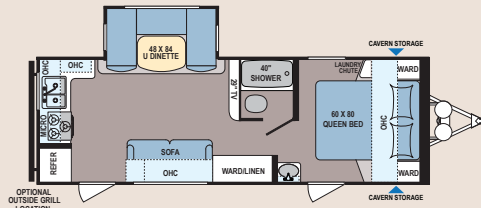

Explorer

Ultra Lite Travel Trailers

247RK

Ultra Lite Expandables