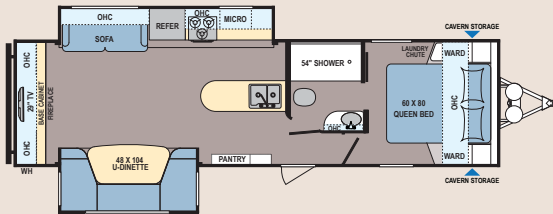

281BH

296BH

297RE

305RE

313BH

Ultra Lite Expandables

171E

211E

236E

Specifications

	Average Shipping Weight*	Hitch Weight	Cargo Capacity	Length	Width	Height	Fresh Water Capacity**	Black Water Capacity	Gray Water Capacity	Furnace BTU
Explorer Expandables										
171E	3,103	310	747	18' 6"	8'	9' 11"	60	28	39	19,000
211E	3,748	375	2,852	21' 7"	8"	10' 1"	60	28	39	19,000
236E	4,305	560	2,295	24' 3"	8'	10' 7"	60	28	39	19,000
Explorer										
194QB	4,741	568	1,859	25' 7"	8'	10' 9"	60	28	39	19,000
247RK	5,332	508	2,268	28' 8"	8'	10' 8"	60	28	67	30,000
249RB	5,043	605	1,557	28' 11"	8'	10' 1"	60	28	39	30,000
260RL	5,965	656	1,635	31' 1"	8'	10' 9"	60	28	39	30,000
271RB	6,173	802	1,427	31' 4"	8'	10' 10"	60	28	67	30,000
277RD	5,515	826	2,085	31' 6"	8'	10' 10"	60	28	39	30,000
281BH	6,228	685	1,372	32' 6"	8'	10' 7"	60	28	67	30,000
296BH	6,516	651	3,164	32' 6"	8'	10' 9"	60	28	67	30,000
297RE	7,007	631	2,673	34' 10"	8'	11' 1"	60	28	78	30,000
305RE	6,534	840	3,146	34' 9"	8'	11' 1"	60	28	78	30,000
313BH	7,268	1,018	1,832	36' 1"	8'	11'	60	28	39	30,000

*Our weights represent how most units are built, inclusive of many commonly-ordered options. **Fresh water capacity includes water heater capacity

Standards and Options

Exterior

120V Exterior Outlet
30 AMP Power Cord
Black Tank Flush
Equaflex Suspension
Diamond Plate
EZ Lube Axles
Steel Wheels (silver)
28" Friction Hinge Entrance Door(s)
Folding Entry Step (double/triple, F/P specific)
Front/Rear Stabilizer Jacks
Cavern Baggage Compartment w/Slam Latches (N/A – 171, 211, 236)
LP Quick Connect
Porch Light w/Interior Switch
Outside Speakers
LED Light in Power Awning
Radial Tires
Enclosed Heated Holding Tanks (N/A – 171, 211, 236)
Tinted Frameless Safety Glass Windows