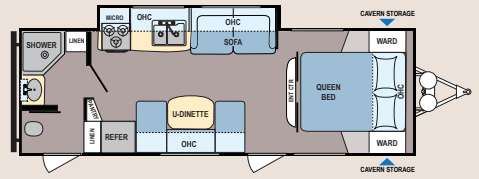

Explorer

Ultra Lite Travel Trailers

249RB

Ultra Lite Expandables