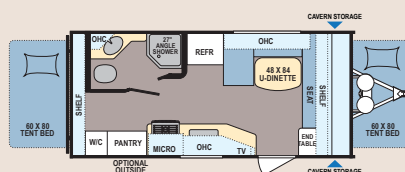

281BH

296BH

297RE

305RE

313BH

Ultra Lite Expandables

171E

211E

236E

Specifications

	Average Shipping Weight*	Hitch Weight	Cargo Capacity	Length	Width	Height	Fresh Water Capacity**	Black Water Capacity	Gray Water Capacity	Furnace BTU
Explorer Expandables										
171E	3,103	310	747	18' 6"	8'	9' 11"	60	28	39	19,000
211E	3,748	375	2,852	21' 7"	8"	10' 1"	60	28	39	19,000
236E	4,305	560	2,295	24' 3"	8'	10' 7"	60	28	39	19,000
Explorer										
194QB	4,741	568	1,859	25' 7"	8'	10' 9"	60	28	39	19,000
247RK	5,332	508	2,268	28' 8"	8'	10' 8"	60	28	67	30,000
249RB	5,043	605	1,557	28' 11"	8'	10' 1"	60	28	39	30,000
260RL	5,965	656	1,635	31' 1"	8'	10' 9"	60	28	39	30,000
271RB	6,173	802	1,427	31' 4"	8'	10' 10"	60	28	67	30,000
277RD	5,515	826	2,085	31' 6"	8'	10' 10"	60	28	39	30,000
281BH	6,228	685	1,372	32' 6"	8'	10' 7"	60	28	67	30,000
296BH	6,516	651	3,164	32' 6"	8'	10' 9"	60	28	67	30,000
297RE	7,007	631	2,673	34' 10"	8'	11' 1"	60	28	78	30,000
305RE	6,534	840	3,146	34' 9"	8'	11' 1"	60	28	78	30,000
313BH	7,268	1,018	1,832	36' 1"	8'	11'	60	28	39	30,000

*Our weights represent how most units are built, inclusive of many commonly-ordered options. **Fresh water capacity includes water heater capacity

Standards and Options

Exterior

120V Exterior Outlet
30 AMP Power Cord
Black Tank Flush
Equaflex Suspension
Diamond Plate
EZ Lube Axles
Steel Wheels (silver)
28" Friction Hinge Entrance Door(s)
Folding Entry Step (double/triple, F/P specific)
Front/Rear Stabilizer Jacks
Cavern Baggage Compartment w/Slam Latches (N/A – 171, 211, 236)
LP Quick Connect
Porch Light w/Interior Switch
Outside Speakers
LED Light in Power Awning
Radial Tires
Enclosed Heated Holding Tanks (N/A – 171, 211, 236)
Tinted Frameless Safety Glass Windows