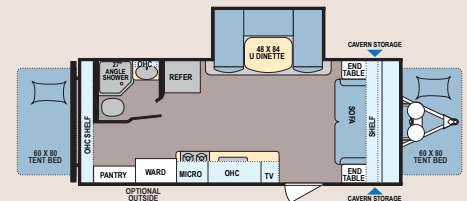

281BH

296BH

297RE

305RE

313BH

Ultra Lite Expandables

171E

211E

236E

Specifications

	Average Shipping Weight*	Hitch Weight	Cargo Capacity	Length	Width	Height	Fresh Water Capacity**	Black Water Capacity	Gray Water Capacity	Furnace BTU
Explorer Expandables										
171E	3,103	310	747	18' 6"	8'	9' 11"	60	28	39	19,000
211E	3,748	375	2,852	21' 7"	8"	10' 1"	60	28	39	19,000
236E	4,305	560	2,295	24' 3"	8'	10' 7"	60	28	39	19,000
Explorer										
194QB	4,741	568	1,859	25' 7"	8'	10' 9"	60	28	39	19,000
247RK	5,332	508	2,268	28' 8"	8'	10' 8"	60	28	67	30,000
249RB	5,043	605	1,557	28' 11"	8'	10' 1"	60	28	39	30,000
260RL	5,965	656	1,635	31' 1"	8'	10' 9"	60	28	39	30,000
271RB	6,173	802	1,427	31' 4"	8'	10' 10"	60	28	67	30,000
277RD	5,515	826	2,085	31' 6"	8'	10' 10"	60	28	39	30,000
281BH	6,228	685	1,372	32' 6"	8'	10' 7"	60	28	67	30,000
296BH	6,516	651	3,164	32' 6"	8'	10' 9"	60	28	67	30,000
297RE	7,007	631	2,673	34' 10"	8'	11' 1"	60	28	78	30,000
305RE	6,534	840	3,146	34' 9"	8'	11' 1"	60	28	78	30,000
313BH	7,268	1,018	1,832	36' 1"	8'	11'	60	28	39	30,000

*Our weights represent how most units are built, inclusive of many commonly-ordered options. **Fresh water capacity includes water heater capacity

Standards and Options

Exterior

120V Exterior Outlet
30 AMP Power Cord
Black Tank Flush
Equaflex Suspension
Diamond Plate
EZ Lube Axles
Steel Wheels (silver)
28" Friction Hinge Entrance Door(s)
Folding Entry Step (double/triple, F/P specific)
Front/Rear Stabilizer Jacks
Cavern Baggage Compartment w/Slam Latches (N/A – 171, 211, 236)
LP Quick Connect
Porch Light w/Interior Switch
Outside Speakers
LED Light in Power Awning
Radial Tires
Enclosed Heated Holding Tanks (N/A – 171, 211, 236)
Tinted Frameless Safety Glass Windows