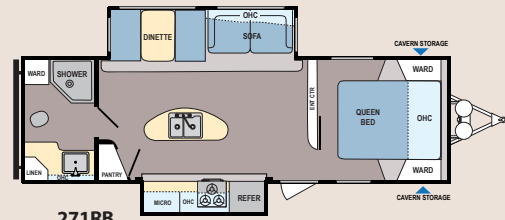

Explorer

Ultra Lite Travel Trailers

271RB

Ultra Lite Expandables