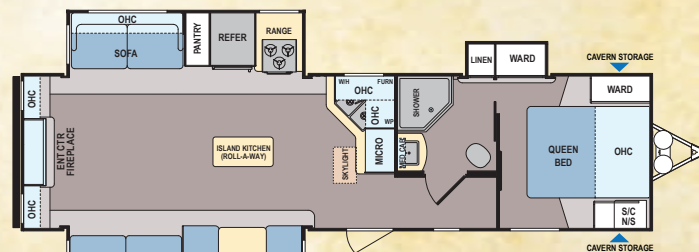

CT5330RL

Tow Vehicle Disclaimer CAUTION: Owners of Dutchmen Manufacturing, Inc., recreational vehicles are solely responsible for the selection and proper use of tow vehicles. All customers should consult with a motor vehicle manufacturer or their dealer concerning the purchase and use of suitable tow vehicles for Dutchmen products. Dutchmen disclaims any liability or damages suffered as a result of the selection, operation, use or misuse of a tow vehicle. Dutchmen's limited warranty does not cover damage to the recreational vehicle or the tow vehicle as a result of the selection, operation, use or misuse of the tow vehicle.