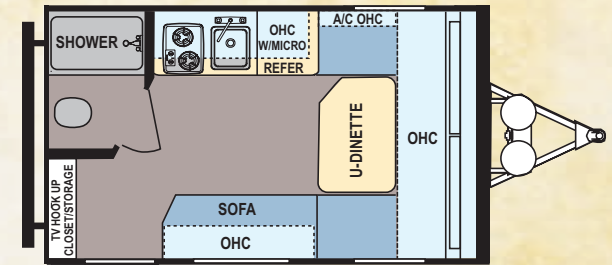

LT - LITE BY DESIGN!

CTS14FD