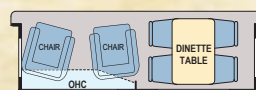

Tow Vehicle Disclaimer CAUTION: Owners of Dutchmen Manufacturing, Inc., recreational vehicles are solely responsible for the selection and proper use of tow vehicles. All customers should consult with a motor vehicle manufacturer or their dealer concerning the purchase and use of suitable tow vehicles for Dutchmen products. Dutchmen disclaims any liability or damages suffered as a result of the selection, operation, use or misuse of a tow vehicle. Dutchmen's limited warranty does not cover damage to the recreational vehicle or the tow vehicle as a result of the selection, operation, use or misuse of the tow vehicle.