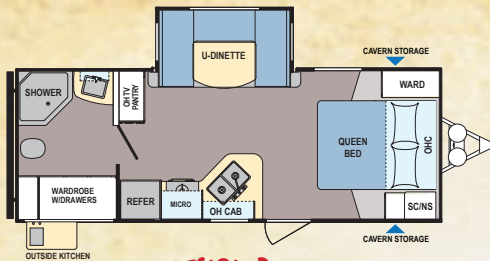

CT5191QB

Tow Vehicle Disclaimer CAUTION: Owners of Dutchmen Manufacturing, Inc., recreational vehicles are solely responsible for the selection and proper use of tow vehicles. All customers should consult with a motor vehicle manufacturer or their dealer concerning the purchase and use of suitable tow vehicles for Dutchmen products. Dutchmen disclaims any liability or damages suffered as a result of the selection, operation, use or misuse of a tow vehicle. Dutchmen's limited warranty does not cover damage to the recreational vehicle or the tow vehicle as a result of the selection, operation, use or misuse of the tow vehicle.