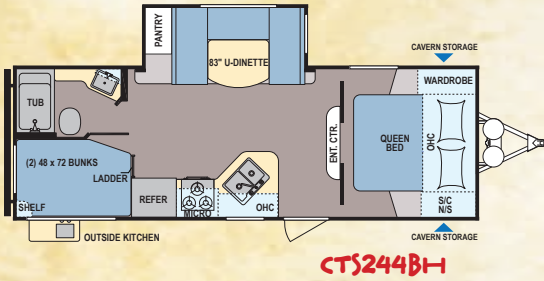

**ASHLAND  
DECOR**

**CANYON  
DECOR**

24ORL

OUTERBANKS DECOR

312BH, IN CANYON

24ORL, IN OUTERBANKS

312BH

Coleman offers a floorplan to suit every family, large or small. Kitchens include a 6-cubic foot refrigerator, range with standard oven, microwave, and double bowl sink with high-rise faucet. Most models include a residential-styled convertible jackknife sofa. Most bedrooms include a residential upgraded mattress (N/A on LTs), laundry chute, two hanging closets, nightstands on both sides, and a deep overhead storage cabinet.

## SPECIFICATIONS

	CTS184BH	CTS191QB	CTS192RD	CTS231BH	CTS233QB	CTS240RL	CTS243RK	CTS244BH	CTS262BH	CTS270RL	CTS274BH	CTS312BH	CTS314BH	CTS330RL
UNLOADED WEIGHT	4,402	5,601	4,154	4,605	5,021	6,217	5,929	5,759	6,846	6,696	4,863	7,649	8,254	8,614
HITCH WEIGHT	704	672	499	599	603	684	711	749	890	603	632	994	991	948
CARGO CAPACITY	3,198	1,999	3,446	2,995	2,579	1,383	1,671	1,841	2,834	2,984	2,737	2,031	1,426	2,562
HEIGHT	10' 10"	11' 2"	16'	10' 8"	10' 5"	11' 3"	11' 5"	11' 4"	11' 4"	11' 1"	10' 4"	11' 4"	11' 6"	11' 6"
LENGTH	24' 3"	25' 8"	22' 11"	25' 7"	27' 11"	29' 8"	27' 3"	27' 7"	31' 9"	30' 8"	28' 7"	35' 6"	35' 9"	35' 5"
FRESH WATER CAPACITY	60	60	52	60	60	60	60	60	52	60	52	60	60	60
BLACK WATER CAPACITY	42	42	42	42	42	42	42	42	42	42	42	42	42	42
GREY WATER CAPACITY	42	42	42	42	42	42	84	42	42	42	42	42	42	42