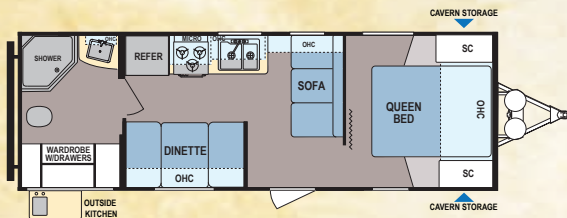

CT5233QB

Tow Vehicle Disclaimer CAUTION: Owners of Dutchmen Manufacturing, Inc., recreational vehicles are solely responsible for the selection and proper use of tow vehicles. All customers should consult with a motor vehicle manufacturer or their dealer concerning the purchase and use of suitable tow vehicles for Dutchmen products. Dutchmen disclaims any liability or damages suffered as a result of the selection, operation, use or misuse of a tow vehicle. Dutchmen's limited warranty does not cover damage to the recreational vehicle or the tow vehicle as a result of the selection, operation, use or misuse of the tow vehicle.