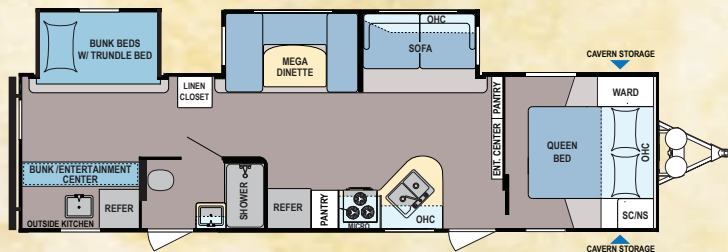

CT5314BH

Tow Vehicle Disclaimer CAUTION: Owners of Dutchmen Manufacturing, Inc., recreational vehicles are solely responsible for the selection and proper use of tow vehicles. All customers should consult with a motor vehicle manufacturer or their dealer concerning the purchase and use of suitable tow vehicles for Dutchmen products. Dutchmen disclaims any liability or damages suffered as a result of the selection, operation, use or misuse of a tow vehicle. Dutchmen's limited warranty does not cover damage to the recreational vehicle or the tow vehicle as a result of the selection, operation, use or misuse of the tow vehicle.