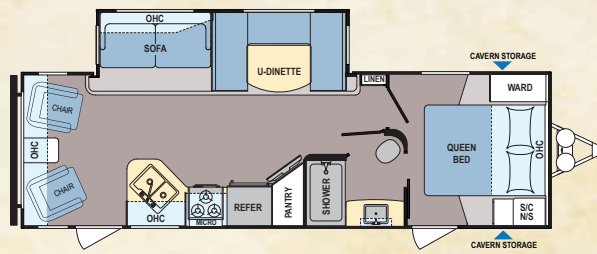

CT5270RL

Tow Vehicle Disclaimer CAUTION: Owners of Dutchmen Manufacturing, Inc., recreational vehicles are solely responsible for the selection and proper use of tow vehicles. All customers should consult with a motor vehicle manufacturer or their dealer concerning the purchase and use of suitable tow vehicles for Dutchmen products. Dutchmen disclaims any liability or damages suffered as a result of the selection, operation, use or misuse of a tow vehicle. Dutchmen's limited warranty does not cover damage to the recreational vehicle or the tow vehicle as a result of the selection, operation, use or misuse of the tow vehicle.