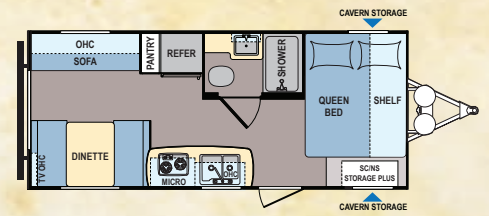

CT5192RD

Tow Vehicle Disclaimer CAUTION: Owners of Dutchmen Manufacturing, Inc., recreational vehicles are solely responsible for the selection and proper use of tow vehicles. All customers should consult with a motor vehicle manufacturer or their dealer concerning the purchase and use of suitable tow vehicles for Dutchmen products. Dutchmen disclaims any liability or damages suffered as a result of the selection, operation, use or misuse of a tow vehicle. Dutchmen's limited warranty does not cover damage to the recreational vehicle or the tow vehicle as a result of the selection, operation, use or misuse of the tow vehicle.