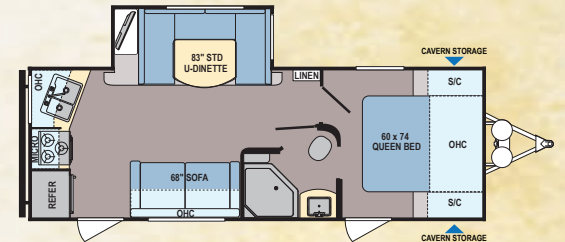

CT5243RK

Tow Vehicle Disclaimer CAUTION: Owners of Dutchmen Manufacturing, Inc., recreational vehicles are solely responsible for the selection and proper use of tow vehicles. All customers should consult with a motor vehicle manufacturer or their dealer concerning the purchase and use of suitable tow vehicles for Dutchmen products. Dutchmen disclaims any liability or damages suffered as a result of the selection, operation, use or misuse of a tow vehicle. Dutchmen's limited warranty does not cover damage to the recreational vehicle or the tow vehicle as a result of the selection, operation, use or misuse of the tow vehicle.