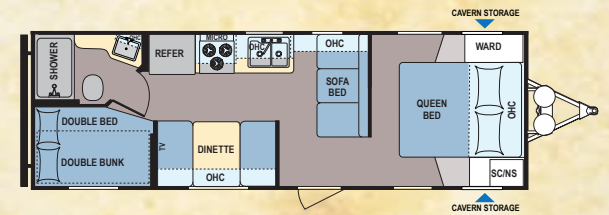

CT5274BH

Tow Vehicle Disclaimer CAUTION: Owners of Dutchmen Manufacturing, Inc., recreational vehicles are solely responsible for the selection and proper use of tow vehicles. All customers should consult with a motor vehicle manufacturer or their dealer concerning the purchase and use of suitable tow vehicles for Dutchmen products. Dutchmen disclaims any liability or damages suffered as a result of the selection, operation, use or misuse of a tow vehicle. Dutchmen's limited warranty does not cover damage to the recreational vehicle or the tow vehicle as a result of the selection, operation, use or misuse of the tow vehicle.