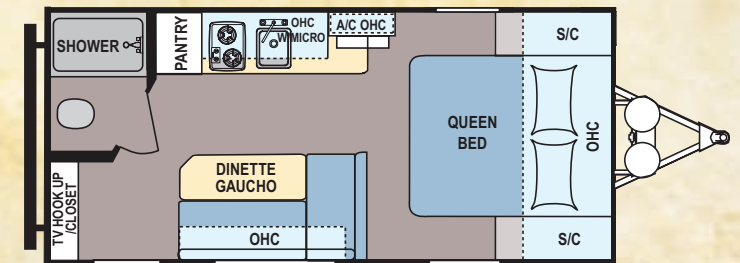

**ASHLAND  
DECOR**

**CANYON  
DECOR**

24ORL

OUTERBANKS DECOR

312BH, IN CANYON

24ORL, IN OUTERBANKS

312BH

Coleman offers a floorplan to suit every family, large or small. Kitchens include a 6-cubic foot refrigerator, range with standard oven, microwave, and double bowl sink with high-rise faucet. Most models include a residential-styled convertible jackknife sofa. Most bedrooms include a residential upgraded mattress (N/A on LTs), laundry chute, two hanging closets, nightstands on both sides, and a deep overhead storage cabinet.

# LT - LITE BY DESIGN!

CTS14FD

CTS15BH

CTS16BH

CTS16QB

## LT SPECIFICATIONS

	CTS14FD	CTS15BH	CTS16BH	CTS16QB
CARGO CAPACITY	TBD	917	703	596
UNLOADED WEIGHT	TBD	2,883	3,147	3,204
HITCH WEIGHT	TBD	346	472	352
LENGTH	17' 6"	18' 9"	21' 8"	21' 5"
HEIGHT	120"	118 3/4"	104 1/2"	117"
FRESH WATER CAPACITY	27	27	27	27
BLACK WATER CAPACITY	28	28	28	28
GREY WATER CAPACITY	28	28	28	28