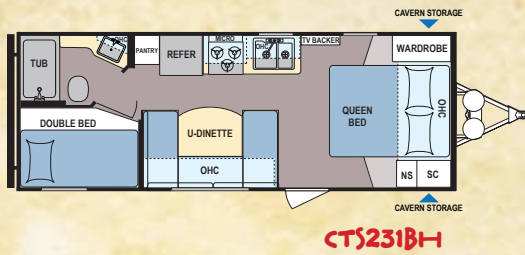

SPECIFICATIONS

	CTS184BH	CTS191QB	CTS192RD	CTS231BH	CTS233QB	CTS240RL	CTS243RK	CTS244BH	CTS262BH	CTS270RL	CTS274BH	CTS312BH	CTS314BH	CTS330RL
UNLOADED WEIGHT	4,402	5,601	4,154	4,605	5,021	6,217	5,929	5,759	6,846	6,696	4,863	7,649	8,254	8,614
HITCH WEIGHT	704	672	499	599	603	684	711	749	890	603	632	994	991	948
CARGO CAPACITY	3,198	1,999	3,446	2,995	2,579	1,383	1,671	1,841	2,834	2,984	2,737	2,031	1,426	2,562
HEIGHT	10' 10"	11' 2"	16'	10' 8"	10' 5"	11' 3"	11' 5"	11' 4"	11' 4"	11' 1"	10' 4"	11' 4"	11' 6"	11' 6"
LENGTH	24' 3"	25' 8"	22' 11"	25' 7"	27' 11"	29' 8"	27' 3"	27' 7"	31' 9"	30' 8"	28' 7"	35' 6"	35' 9"	35' 5"
FRESH WATER CAPACITY	60	60	52	60	60	60	60	60	52	60	52	60	60	60
BLACK WATER CAPACITY	42	42	42	42	42	42	42	42	42	42	42	42	42	42
GREY WATER CAPACITY	42	42	42	42	42	42	84	42	42	42	42	42	42	42

Disclaimer: Features, floorplans and specifications are subject to change without notice. Our weights represent how most units are built, inclusive of many commonly-ordered options.