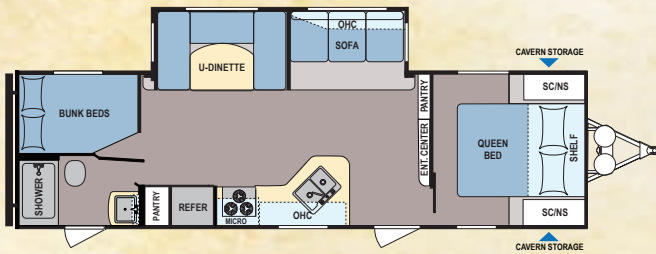

CT5262BH

Tow Vehicle Disclaimer CAUTION: Owners of Dutchmen Manufacturing, Inc., recreational vehicles are solely responsible for the selection and proper use of tow vehicles. All customers should consult with a motor vehicle manufacturer or their dealer concerning the purchase and use of suitable tow vehicles for Dutchmen products. Dutchmen disclaims any liability or damages suffered as a result of the selection, operation, use or misuse of a tow vehicle. Dutchmen's limited warranty does not cover damage to the recreational vehicle or the tow vehicle as a result of the selection, operation, use or misuse of the tow vehicle.