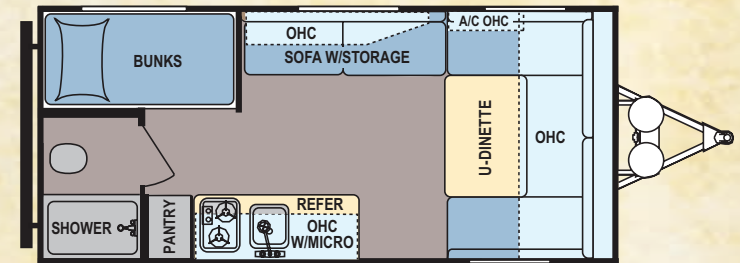

LT - LITE BY DESIGN!

CTS16BH

LT SPECIFICATIONS

	CTS14FD	CTS15BH	CTS16BH	CTS16QB
CARGO CAPACITY	TBD	917	703	596
UNLOADED WEIGHT	TBD	2,883	3,147	3,204
HITCH WEIGHT	TBD	346	472	352
LENGTH	17' 6"	18' 9"	21' 8"	21' 5"
HEIGHT	120"	118 3/4"	104 1/2"	117"
FRESH WATER CAPACITY	27	27	27	27
BLACK WATER CAPACITY	28	28	28	28
GREY WATER CAPACITY	28	28	28	28