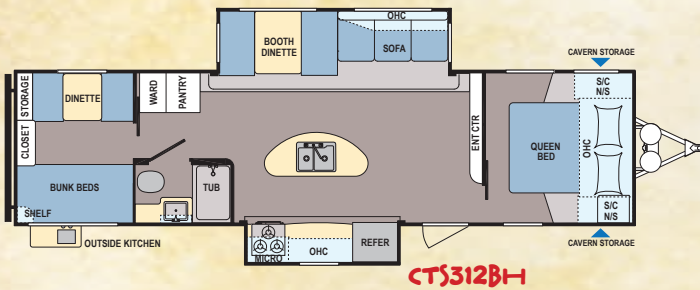

**ASHLAND  
DECOR**

**CANYON  
DECOR**

24ORL

OUTERBANKS DECOR

312BH, IN CANYON

24ORL, IN OUTERBANKS

312BH

Coleman offers a floorplan to suit every family, large or small. Kitchens include a 6-cubic foot refrigerator, range with standard oven, microwave, and double bowl sink with high-rise faucet. Most models include a residential-styled convertible jackknife sofa. Most bedrooms include a residential upgraded mattress (N/A on LTs), laundry chute, two hanging closets, nightstands on both sides, and a deep overhead storage cabinet.

## SPECIFICATIONS

	CTS184BH	CTS191QB	CTS192RD	CTS231BH	CTS233QB	CTS240RL	CTS243RK	CTS244BH	CTS262BH	CTS270RL	CTS274BH	CTS312BH	CTS314BH	CTS330RL
UNLOADED WEIGHT	4,402	5,601	4,154	4,605	5,021	6,217	5,929	5,759	6,846	6,696	4,863	7,649	8,254	8,614
HITCH WEIGHT	704	672	499	599	603	684	711	749	890	603	632	994	991	948
CARGO CAPACITY	3,198	1,999	3,446	2,995	2,579	1,383	1,671	1,841	2,834	2,984	2,737	2,031	1,426	2,562
HEIGHT	10' 10"	11' 2"	16'	10' 8"	10' 5"	11' 3"	11' 5"	11' 4"	11' 4"	11' 1"	10' 4"	11' 4"	11' 6"	11' 6"
LENGTH	24' 3"	25' 8"	22' 11"	25' 7"	27' 11"	29' 8"	27' 3"	27' 7"	31' 9"	30' 8"	28' 7"	35' 6"	35' 9"	35' 5"
FRESH WATER CAPACITY	60	60	52	60	60	60	60	60	52	60	52	60	60	60
BLACK WATER CAPACITY	42	42	42	42	42	42	42	42	42	42	42	42	42	42
GREY WATER CAPACITY	42	42	42	42	42	42	84	42	42	42	42	42	42	42