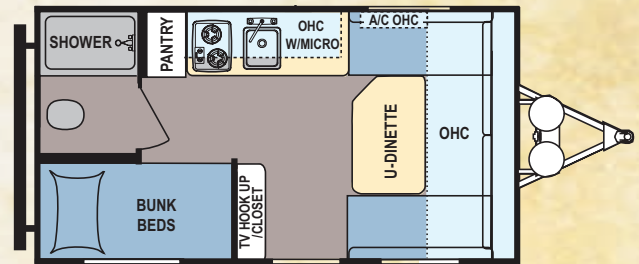

LT - LITE BY DESIGN!

CTS15BH

LT SPECIFICATIONS

	CTS14FD	CTS15BH	CTS16BH	CTS16QB
CARGO CAPACITY	TBD	917	703	596
UNLOADED WEIGHT	TBD	2,883	3,147	3,204
HITCH WEIGHT	TBD	346	472	352
LENGTH	17' 6"	18' 9"	21' 8"	21' 5"
HEIGHT	120"	118 3/4"	104 1/2"	117"
FRESH WATER CAPACITY	27	27	27	27
BLACK WATER CAPACITY	28	28	28	28
GREY WATER CAPACITY	28	28	28	28