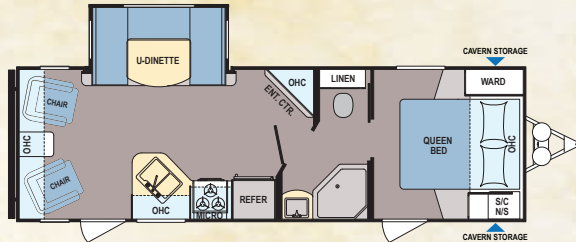

CT5240RL

Tow Vehicle Disclaimer CAUTION: Owners of Dutchmen Manufacturing, Inc., recreational vehicles are solely responsible for the selection and proper use of tow vehicles. All customers should consult with a motor vehicle manufacturer or their dealer concerning the purchase and use of suitable tow vehicles for Dutchmen products. Dutchmen disclaims any liability or damages suffered as a result of the selection, operation, use or misuse of a tow vehicle. Dutchmen's limited warranty does not cover damage to the recreational vehicle or the tow vehicle as a result of the selection, operation, use or misuse of the tow vehicle.