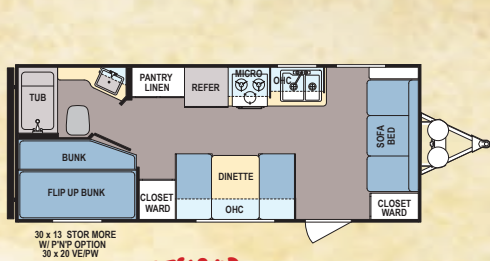

**ASHLAND  
DECOR**

**CANYON  
DECOR**

24ORL

OUTERBANKS DECOR

312BH, IN CANYON

24ORL, IN OUTERBANKS

312BH

Coleman offers a floorplan to suit every family, large or small. Kitchens include a 6-cubic foot refrigerator, range with standard oven, microwave, and double bowl sink with high-rise faucet. Most models include a residential-styled convertible jackknife sofa. Most bedrooms include a residential upgraded mattress (N/A on LTs), laundry chute, two hanging closets, nightstands on both sides, and a deep overhead storage cabinet.