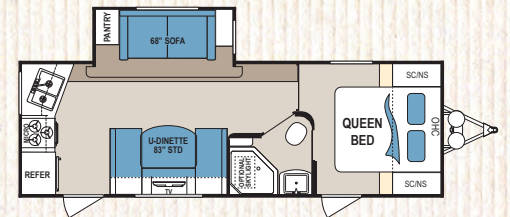

Dutchmen Travel Trailers

245RKS

Decor
Selections