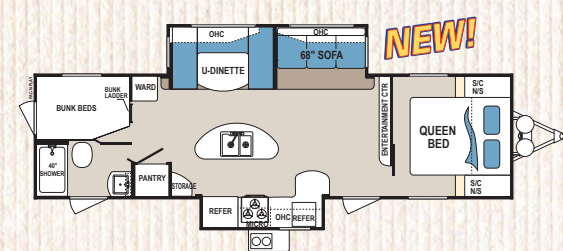

Dutchmen Travel Trailers

305BHS

Decor
Selections