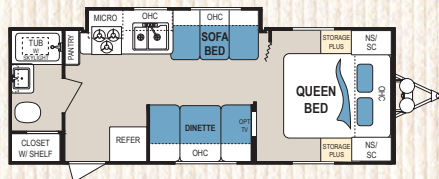

Dutchmen Travel Trailers

257RBGS

Decor
Selections