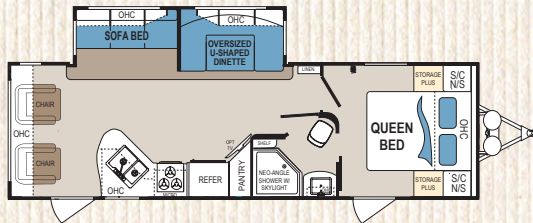

Dutchmen Travel Trailers

278RLS

Decor
Selections