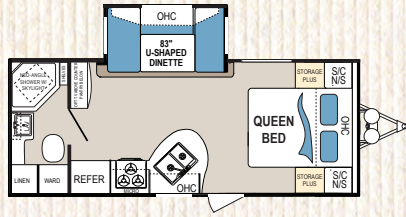

Dutchmen Travel Trailers

202RBS

Decor
Selections