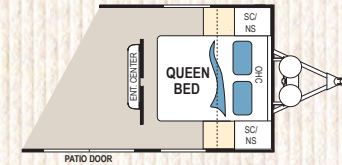

355QBDS
Optional Front Bedroom

Specifications

	190QB	305BDHS	242BHS	202RBS	245RKS	255RB	257RBGS	261BHS	275BH	278RLS	282RBS	315BHDS	317QBS	318RKDS	323RETS	355QBDS
Unloaded Weight (lbs)	4,189	TBD	TBD	5,141	5,897	4,631	5,088	6,587	4,751	6,546	6,727	7,922	6,827	7,482	7,991	8,343
Cargo Capacity (lbs)	3,411	TBD	TBD	2,459	1,703	2,969	2,512	3,093	2,849	3,134	2,953	1,758	2,853	2,198	3,185	2,833
Hitch Weight (lbs)	503	TBD	TBD	720	531	463	458	856	618	720	807	1,109	1,024	898	879	1,001
Overall Length	24' 1"	TBD	TBD	24'	27' 8"	26' 2"	26' 3"	31' 9"	28' 7"	30' 1"	31' 5"	34' 11"	32' 2"	34' 2"	36' 8"	39' 8"
Overall Height w/AC	10' 7"	TBD	TBD	11' 5"	11' 4"	10' 5"	10' 5"	11' 4"	10' 4"	11' 3"	11' 4"	11' 1"	11' 4"	11' 4"	11' 4"	11' 7"
Exterior Width	8'	TBD	TBD	8'	8'	8'	8'	8'	8'	8'	8'	8'	8'	8'	8'	8'
Fresh Water Capacity	52	TBD	TBD	52	52	52	52	52	52	52	52	52	52	52	52	52
Black Water Tank(s)	42	TBD	TBD	42	42	42	42	42	42	42	42	42	42	42	42	42
Grey Water Tank(s)	42	TBD	TBD	42	84	42	42	42	42	42	42	42	84	84	42	78
Awning Length	14'	TBD	TBD	11'	16'	14'	15'	18'	14'	18'	18'	18'	18'	16'	16'	16'
Tire Size	ST205/75R14(O)	ST205/75R14(O)	ST205/75R14(O)	ST205/75R14(O)	ST205/75R14(O)	ST205/75R14(O)	ST205/75R14(O)	ST205/75R14(O)	ST205/75R14(O)	ST205/75R14(O)	ST205/75R14(O)	ST205/75R14(O)	ST205/75R14(O)	ST205/75R14(O)	ST205/75R14(O)	ST205/75R14(O)

Disclaimer: Features, floorplans and specifications are subject to change without notice. Our weights represent how most units are built, inclusive of many commonly-ordered options.

Tow Vehicle Disclaimer CAUTION: Owners of Dutchmen Manufacturing, Inc., recreational vehicles are solely responsible for the selection and proper use of tow vehicles. All customers should consult with a motor vehicle manufacturer or their dealer concerning the purchase and use of suitable tow vehicles for Dutchmen products. Dutchmen disclaims any liability or damages suffered as a result of the selection, operation, use or misuse of a tow vehicle. Dutchmen's limited warranty does not cover damage to the recreational vehicle or the tow vehicle as a result of the selection, operation, use or misuse of the tow vehicle.