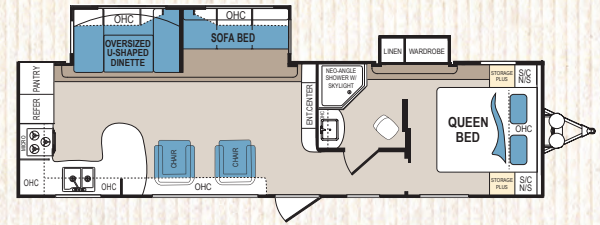

318RKDS

Specifications

	190QB	305BDHS	242BHS	202RBS	245RKS	255RB	257RBGS	261BHS	275BH	278RLS	282RBS	315BHDS	317QBS	318RKDS	323RETS	355QBDS
Unloaded Weight (lbs)	4,189	TBD	TBD	5,141	5,897	4,631	5,088	6,587	4,751	6,546	6,727	7,922	6,827	7,482	7,991	8,343
Cargo Capacity (lbs)	3,411	TBD	TBD	2,459	1,703	2,969	2,512	3,093	2,849	3,134	2,953	1,758	2,853	2,198	3,185	2,833
Hitch Weight (lbs)	503	TBD	TBD	720	531	463	458	856	618	720	807	1,109	1,024	898	879	1,001
Overall Length	24' 1"	TBD	TBD	24'	27' 8"	26' 2"	26' 3"	31' 9"	28' 7"	30' 1"	31' 5"	34' 11"	32' 2"	34' 2"	36' 8"	39' 8"
Overall Height w/AC	10' 7"	TBD	TBD	11' 5"	11' 4"	10' 5"	10' 5"	11' 4"	10' 4"	11' 3"	11' 4"	11' 1"	11' 4"	11' 4"	11' 4"	11' 7"
Exterior Width	8'	TBD	TBD	8'	8'	8'	8'	8'	8'	8'	8'	8'	8'	8'	8'	8'
Fresh Water Capacity	52	TBD	TBD	52	52	52	52	52	52	52	52	52	52	52	52	52
Black Water Tank(s)	42	TBD	TBD	42	42	42	42	42	42	42	42	42	42	42	42	42
Grey Water Tank(s)	42	TBD	TBD	42	84	42	42	42	42	42	42	42	84	84	42	78
Awning Length	14'	TBD	TBD	11'	16'	14'	15'	18'	14'	18'	18'	18'	18'	16'	16'	16'
Tire Size	ST205/75R14(O)	ST205/75R14(O)	ST205/75R14(O)	ST205/75R14(O)	ST205/75R14(O)	ST205/75R14(O)	ST205/75R14(O)	ST205/75R14(O)	ST205/75R14(O)	ST205/75R14(O)	ST205/75R14(O)	ST205/75R14(O)	ST205/75R14(O)	ST205/75R14(O)	ST205/75R14(O)	ST205/75R14(O)

Disclaimer: Features, floorplans and specifications are subject to change without notice. Our weights represent how most units are built, inclusive of many commonly-ordered options.