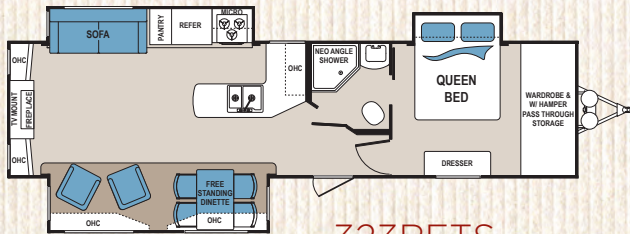

323RETS

Specifications

	190QB	305BDHS	242BHS	202RBS	245RKS	255RB	257RBGS	261BHS	275BH	278RLS	282RBS	315BHDS	317QBS	318RKDS	323RETS	355QBDS
Unloaded Weight (lbs)	4,189	TBD	TBD	5,141	5,897	4,631	5,088	6,587	4,751	6,546	6,727	7,922	6,827	7,482	7,991	8,343
Cargo Capacity (lbs)	3,411	TBD	TBD	2,459	1,703	2,969	2,512	3,093	2,849	3,134	2,953	1,758	2,853	2,198	3,185	2,833
Hitch Weight (lbs)	503	TBD	TBD	720	531	463	458	856	618	720	807	1,109	1,024	898	879	1,001
Overall Length	24' 1"	TBD	TBD	24'	27' 8"	26' 2"	26' 3"	31' 9"	28' 7"	30' 1"	31' 5"	34' 11"	32' 2"	34' 2"	36' 8"	39' 8"
Overall Height w/AC	10' 7"	TBD	TBD	11' 5"	11' 4"	10' 5"	10' 5"	11' 4"	10' 4"	11' 3"	11' 4"	11' 1"	11' 4"	11' 4"	11' 4"	11' 7"
Exterior Width	8'	TBD	TBD	8'	8'	8'	8'	8'	8'	8'	8'	8'	8'	8'	8'	8'
Fresh Water Capacity	52	TBD	TBD	52	52	52	52	52	52	52	52	52	52	52	52	52
Black Water Tank(s)	42	TBD	TBD	42	42	42	42	42	42	42	42	42	42	42	42	42
Grey Water Tank(s)	42	TBD	TBD	42	84	42	42	42	42	42	42	42	84	84	42	78
Awning Length	14'	TBD	TBD	11'	16'	14'	15'	18'	14'	18'	18'	18'	18'	16'	16'	16'
Tire Size	ST205/75R14(O)	ST205/75R14(O)	ST205/75R14(O)	ST205/75R14(O)	ST205/75R14(O)	ST205/75R14(O)	ST205/75R14(O)	ST205/75R14(O)	ST205/75R14(O)	ST205/75R14(O)	ST205/75R14(O)	ST205/75R14(O)	ST205/75R14(O)	ST205/75R14(O)	ST205/75R14(O)	ST205/75R14(O)

Disclaimer: Features, floorplans and specifications are subject to change without notice. Our weights represent how most units are built, inclusive of many commonly-ordered options.