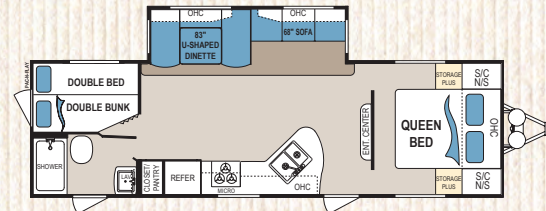

Dutchmen Travel Trailers

261BHS

Decor
Selections