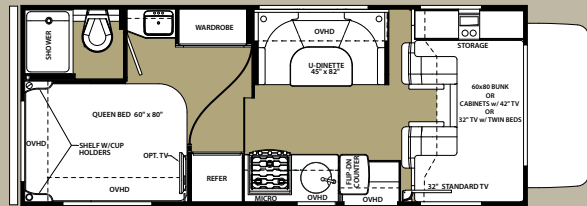

DECORS

2300

EXTERIOR OPTIONS