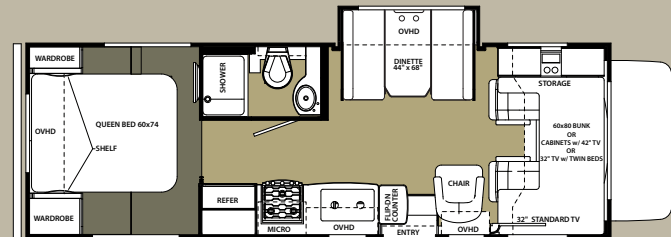

DECORS

2650S

EXTERIOR OPTIONS