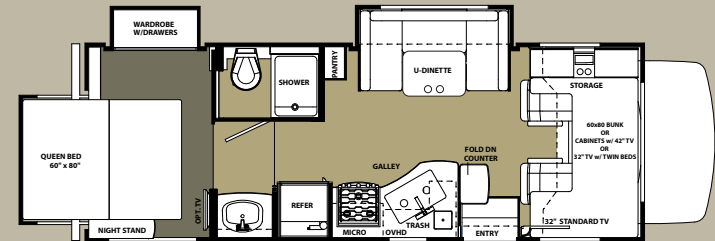

DECORS

2500TS

EXTERIOR OPTIONS