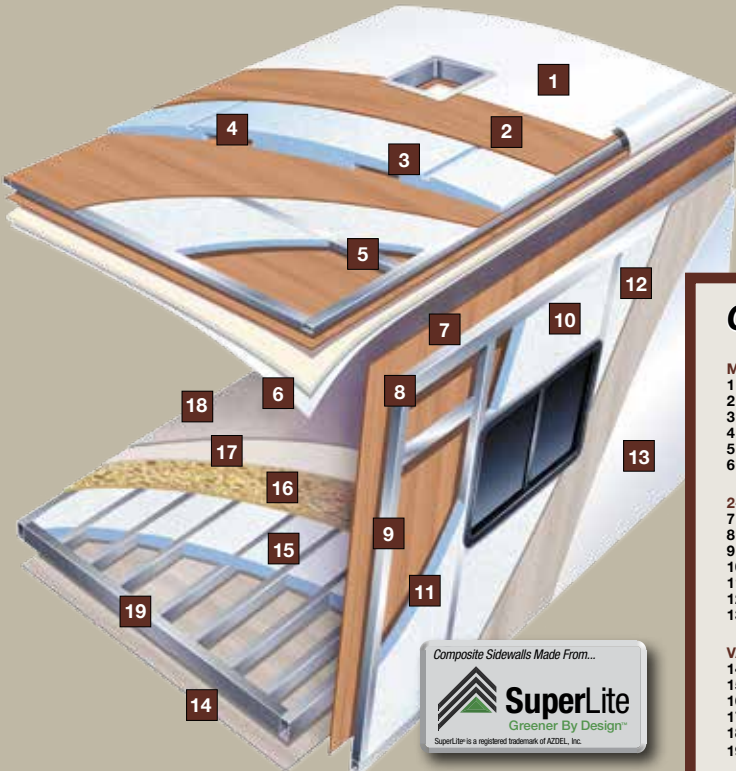

GTS GRAND TOURING SERIES

WHEN YOU DON'T NEED A CAB OVER BED, THE STREAMLINED GTS IS THE PERFECT VEHICLE TO GET AROUND AND GET AWAY.

GTS 2800QS

2800QS: CHERRY / PUMICE INTERIOR

CONSTRUCTION

MULTI-LAYERED LAMINATED ROOF SYSTEM

- 1 CROWNED FIBERGLASS ROOF
- 2 LUAM DECKING
- 3 BLOCK FOAM INSULATION
- 4 A/C DUCTS
- 5 1.5" TUBULAR ALUMINUM FRAMING
- 6 INTERIOR CEILING MATERIAL

2-INCH VACUUM-BOND LAMINATED SIDEWALLS

- 7 DECORATIVE INTERIOR WALL BOARD
- 8 1.5" TUBULAR ALUMINUM FRAMING
- 9 EGGS METAL BACKERS
- 10 BLOCK FOAM INSULATION
- 11 OPENING FRAMED IN ALUMINUM
- 12 SUPERLITE COMPOSITE - AZDEL
- 13 GELCOAT FIBERGLASS EXTERIOR