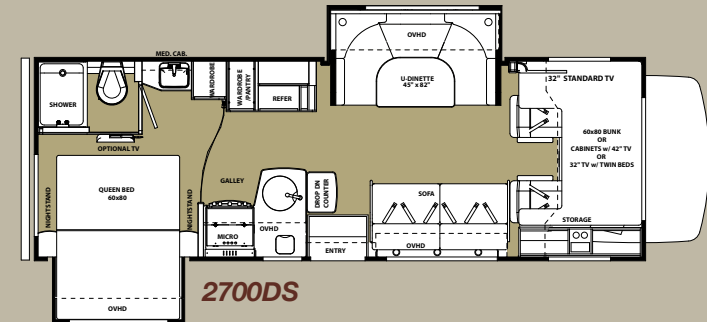

DECORS

2700DS

EXTERIOR OPTIONS