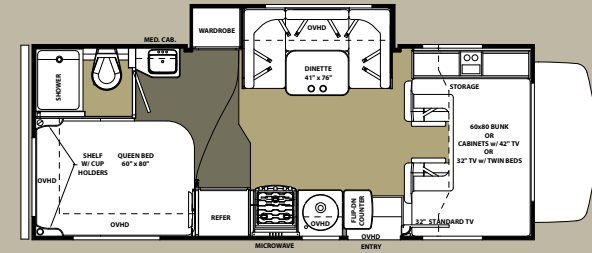

DECORS

2290S

EXTERIOR OPTIONS