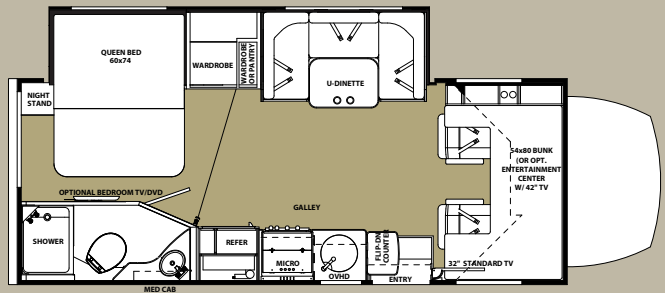

MBS MERCEDES BENZ SERIES

THE QUALITY YOU'VE COME TO EXPECT, PAIRED WITH A FUEL EFFICIENT DIESEL PLATFORM.

MBS 2400W

BLUE TEC DIESEL ENGINE

ONE OF THE WORLD'S CLEANEST DIESEL ENGINES DELIVERS MORE POWER WHILE PRODUCING FEWER EMISSIONS THANKS TO BLUETECH SCR TECHNOLOGY. THE 3.0L V-6 ENGINE BOASTS 188HP AND 325 LB-FT OF RATED TORQUE.

MBS SPECIFICATIONS

	CAPACITIES AND DIMENSIONS		
	2400R	2400S	2400W
WHEEL BASE	170.3"	170.3"	170.3"
GVWR (LBS)	11030	11030	11030
UVW (LBS)	9852	9700	9927
GCWR (LBS)	15250	15250	15250
NCC	1178	1330	1103
FUEL CAP. (GAL)	26.4	26.4	26.4
HITCH RATING	4200	4200	4200
TOTAL LENGTH	24'11"	24'8"	24'11"
EXTERIOR HEIGHT W/ AC	11'3"	11'3"	11'3"
EXTERIOR WIDTH	94.5"	94.5"	94.5"
INTERIOR WIDTH	91"	91"	91"
INTERIOR HEIGHT	81"	81"	81"
FRESH WATER (GAL) W/ WH	41	41	41
GREY WATER (GAL)	30	33	32
BLACK WATER (GAL)	30	33	32
L.P. CAPACITY (GAL)	9.8	9.8	9.8
AWNING LENGTH	16'	15'6"	16'
EXTERIOR STORAGE (CU. FT)	75	67	50
WATER HEATER (GAL)	6	6	6