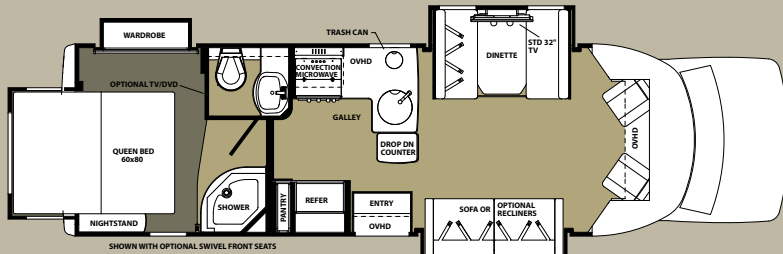

GTS GRAND TOURING SERIES

WHEN YOU DON'T NEED A CAB OVER BED, THE STREAMLINED GTS IS THE PERFECT VEHICLE TO GET AROUND AND GET AWAY.

GTS 2800QS

CONSTRUCTION

MULTI-LAYERED LAMINATED ROOF SYSTEM

1. 1 CROWNED FIBERGLASS ROOF
2. 2 LUAM DECKING
3. 3 BLOCK FOAM INSULATION
4. 4 A/C DUCTS
5. 5 1.5" TUBULAR ALUMINUM FRAMING
6. 6 INTERIOR CEILING MATERIAL

2-INCH VACUUM-BOND LAMINATED SIDEWALLS

1. 7 DECORATIVE INTERIOR WALL BOARD
2. 8 1.5" TUBULAR ALUMINUM FRAMING
3. 9 EGGS METAL BACKERS
4. 10 BLOCK FOAM INSULATION
5. 11 OPENING FRAMED IN ALUMINUM
6. 12 SUPERLITE COMPOSITE - AZDEL
7. 13 GELCOAT FIBERGLASS EXTERIOR

VACUUM-BOND LAMINATED FLOOR SYSTEM

1. 14 FIBERGLASS BOTTOM BOARD
2. 15 BLOCK FOAM INSULATION
3. 16 SEAMLESS FLOOR DECKING
4. 17 BEAUFLOOR FLOORING (IN SOME AREAS)
5. 18 CARPET WITH PAD (BEDROOM)
6. 19 1.5" ALUMINUM FRAMING

GTS SPECIFICATIONS

CAPACITIES AND DIMENSIONS

2800QS

WHEEL BASE	212"
GVWR (LBS)	14,500
UVW (LBS)	11,596
GCWR (LBS)	22,000
NCC	2,904
FUEL CAP. (GAL)	55
HITCH RATING	7,500
TOTAL LENGTH	30'4"
EXTERIOR HEIGHT W/ AC	10'8"
EXTERIOR WIDTH	95.5"
INTERIOR WIDTH	90"
INTERIOR HEIGHT	81" / 75.5"
FRESH WATER (GAL) W/ WH	49
GREY WATER (GAL)	42
BLACK WATER (GAL)	28
L.P. CAPACITY (GAL)	9.8
AWNING LENGTH	18'
EXTERIOR STORAGE (CU. FT)	73
WATER HEATER (GAL)	6