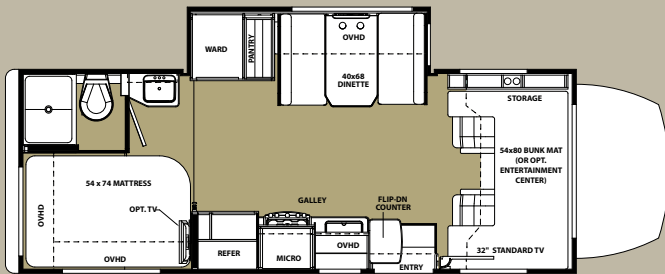

MBS MERCEDES BENZ SERIES

THE QUALITY YOU'VE COME TO EXPECT, PAIRED WITH A FUEL EFFICIENT DIESEL PLATFORM.

MBS 2400S

BLUE TEC DIESEL ENGINE

ONE OF THE WORLD'S CLEANEST DIESEL ENGINES DELIVERS MORE POWER WHILE PRODUCING FEWER EMISSIONS THANKS TO BLUETECH SCR TECHNOLOGY. THE 3.0L V-6 ENGINE BOASTS 188HP AND 325 LB-FT OF RATED TORQUE.

MBS SPECIFICATIONS

	CAPACITIES AND DIMENSIONS		
	2400R	2400S	2400W
WHEEL BASE	170.3"	170.3"	170.3"
GVWR (LBS)	11030	11030	11030
UVW (LBS)	9852	9700	9927
GCWR (LBS)	15250	15250	15250
NCC	1178	1330	1103
FUEL CAP. (GAL)	26.4	26.4	26.4
HITCH RATING	4200	4200	4200
TOTAL LENGTH	24'11"	24'8"	24'11"
EXTERIOR HEIGHT W/ AC	11'3"	11'3"	11'3"
EXTERIOR WIDTH	94.5"	94.5"	94.5"
INTERIOR WIDTH	91"	91"	91"
INTERIOR HEIGHT	81"	81"	81"
FRESH WATER (GAL) W/ WH	41	41	41
GREY WATER (GAL)	30	33	32
BLACK WATER (GAL)	30	33	32
L.P. CAPACITY (GAL)	9.8	9.8	9.8
AWNING LENGTH	16'	15'6"	16'
EXTERIOR STORAGE (CU. FT)	75	67	50
WATER HEATER (GAL)	6	6	6