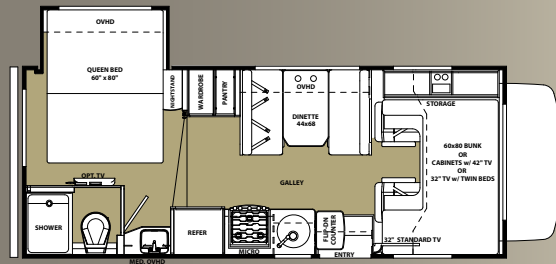

DECORS

2250S LE

EXTERIOR OPTIONS