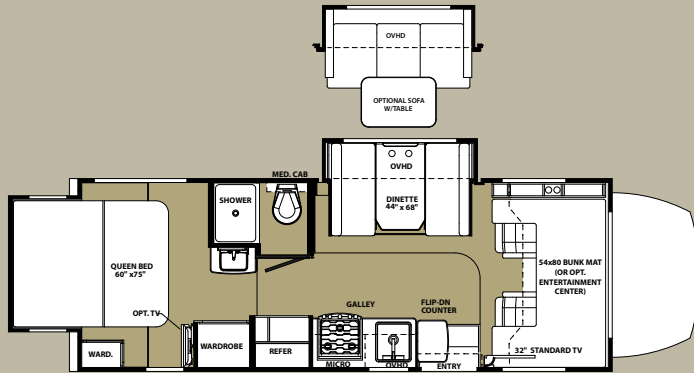

MBS MERCEDES BENZ SERIES

THE QUALITY YOU'VE COME TO EXPECT, PAIRED WITH A FUEL EFFICIENT DIESEL PLATFORM.

MBS 2400R

BLUE TEC DIESEL ENGINE

ONE OF THE WORLD'S CLEANEST DIESEL ENGINES DELIVERS MORE POWER WHILE PRODUCING FEWER EMISSIONS THANKS TO BLUETECH SCR TECHNOLOGY. THE 3.0L V-6 ENGINE BOASTS 188HP AND 325 LB-FT OF RATED TORQUE.

MBS SPECIFICATIONS

	CAPACITIES AND DIMENSIONS		
	2400R	2400S	2400W
WHEEL BASE	170.3"	170.3"	170.3"
GVWR (LBS)	11030	11030	11030
UVW (LBS)	9852	9700	9927
GCWR (LBS)	15250	15250	15250
NCC	1178	1330	1103
FUEL CAP. (GAL)	26.4	26.4	26.4
HITCH RATING	4200	4200	4200
TOTAL LENGTH	24'11"	24'8"	24'11"
EXTERIOR HEIGHT W/ AC	11'3"	11'3"	11'3"
EXTERIOR WIDTH	94.5"	94.5"	94.5"
INTERIOR WIDTH	91"	91"	91"
INTERIOR HEIGHT	81"	81"	81"
FRESH WATER (GAL) W/ WH	41	41	41
GREY WATER (GAL)	30	33	32
BLACK WATER (GAL)	30	33	32
L.P. CAPACITY (GAL)	9.8	9.8	9.8
AWNING LENGTH	16'	15'6"	16'
EXTERIOR STORAGE (CU. FT)	75	67	50
WATER HEATER (GAL)	6	6	6