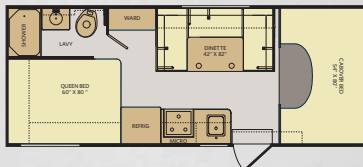

TANGLED CHOCOLATE

SOFA	ACCENT	BEDSPREAD	COUNTERTOP	FLOORING	CARPET

23B

AVAILABLE OPTIONS: 078, 093

25K