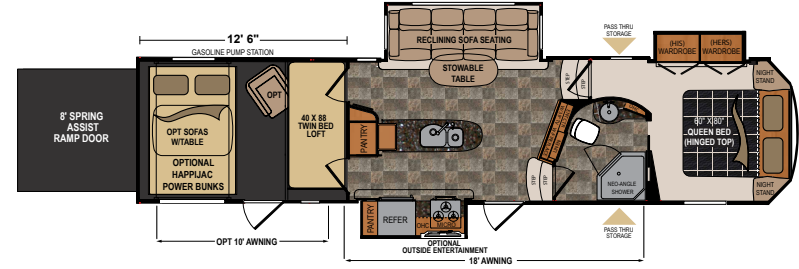

INTERIOR DÉCOR CHOICES