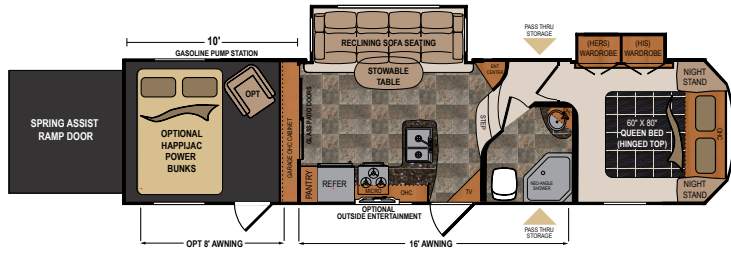

INTERIOR DÉCOR CHOICES