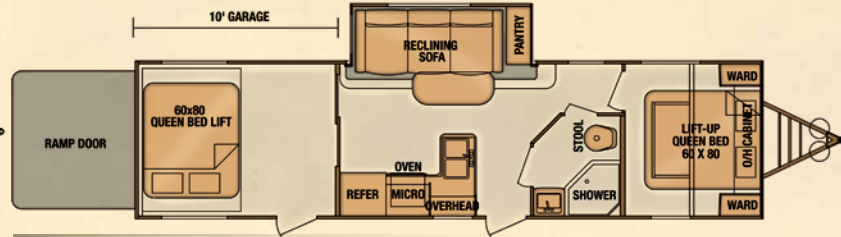

Optional Carpet

Keyed cargo door latches are secure.

High capacity ramp with non-skid surface.

Durable diamond-plate skirting on all XTRAs.

FUN FINDER XTRA LAYOUTS

Want extra fun? Start here: The Fun Finder XTRA is the only truly dedicated half-ton towable toy hauler in the industry today. With a 5/8 tongue-and-groove plywood floor, removable carpet, rear screen door, exterior LED lights and power front jack; you can be assured that the Fun Finder XTRA has all the features and options you would come expect on a toy hauler. Whether you are looking for an open concept or garage model, the XTRA Toy Haulers meet all of your needs for your short to extended stay adventures with the cargo capacity to match.

XT245

XT300

XT276

XT330

FUN FINDER XTRA SPECIFICS

FUN FINDER XTRA	XT-245	XT-276	XT-300	XT-330
Exterior Length	27'-6"	30'-3"	35'	36'
Exterior Width	8'	8'	8'	8'
Exterior Height w/A/C	10'-0"	10'-2"	10'-8"	10'-8"
Interior Height	6'-4"	6'-4" to 7'-2"	6'-4" to 7'-2"	6'-4" to 7'-2"
Bed Size	60"x74" / 60"x80"	60"x74" / 60"x80"	(2)60" x 80"	(2)60" x 80"
Dinette Bed Size	N/A	41 x 81	N/A	N/A
Sofa Size	(2)68"	N/A	89"	89"
Axle Weight (lbs.)	3,885	4,240	5,705	5,770
Hitch Weight (lbs.)	765	870	1,210	900
Dry Weight (lbs.)	4,650	5,110	6,915	6,670
GVWR (lbs.)	7,765	7,870	10,010	9,700
Cargo Capacity (lbs.)	3,115	2,760	3,095	3,030
Fresh Tank (gal.)	36	63	63	63
Gray Tank (gal.)	40	63	63	63
Black Tank (gal.)	38	38	38	38
LP Bottle (lbs.)	60	60	60	60
Power Conv. (amps)	55	55	55	55
Elec. Ign. Furn (BTU)	20K	20K	30K	30K