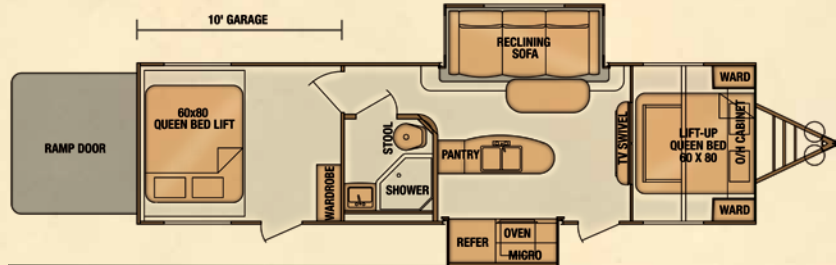

Optional Carpet

Keyed cargo door latches are secure.

High capacity ramp with non-skid surface.

Durable diamond-plate skirting on all XTRAs.

FUN FINDER XTRA LAYOUTS

Want extra fun? Start here: The Fun Finder XTRA is the only truly dedicated half-ton towable toy hauler in the industry today. With a 5/8 tongue-and-groove plywood floor, removable carpet, rear screen door, exterior LED lights and power front jack; you can be assured that the Fun Finder XTRA has all the features and options you would come expect on a toy hauler. Whether you are looking for an open concept or garage model, the XTRA Toy Haulers meet all of your needs for your short to extended stay adventures with the cargo capacity to match.

XT245

XT300

XT276

XT330

FUN FINDER XTRA SPECIFICS

FUN FINDER XTRA	XT-245	XT-276	XT-300	XT-330
Exterior Length	27'-6"	30'-3"	35'	36'
Exterior Width	8'	8'	8'	8'
Exterior Height w/A/C	10'-0"	10'-2"	10'-8"	10'-8"
Interior Height	6'-4"	6'-4" to 7'-2"	6'-4" to 7'-2"	6'-4" to 7'-2"
Bed Size	60"x74" / 60"x80"	60"x74" / 60"x80"	(2)60" x 80"	(2)60" x 80"
Dinette Bed Size	N/A	41 x 81	N/A	N/A
Sofa Size	(2)68"	N/A	89"	89"
Axle Weight (lbs.)	3,885	4,240	5,705	5,770
Hitch Weight (lbs.)	765	870	1,210	900
Dry Weight (lbs.)	4,650	5,110	6,915	6,670
GVWR (lbs.)	7,765	7,870	10,010	9,700
Cargo Capacity (lbs.)	3,115	2,760	3,095	3,030
Fresh Tank (gal.)	36	63	63	63
Gray Tank (gal.)	40	63	63	63
Black Tank (gal.)	38	38	38	38
LP Bottle (lbs.)	60	60	60	60
Power Conv. (amps)	55	55	55	55
Elec. Ign. Furn (BTU)	20K	20K	30K	30K