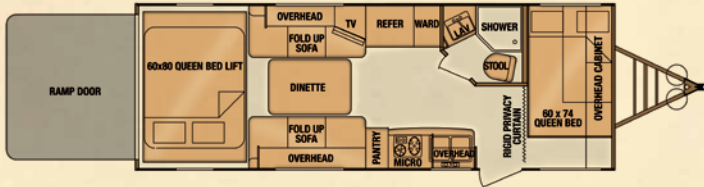

Optional Carpet

Keyed cargo door latches are secure.

High capacity ramp with non-skid surface.

Durable diamond-plate skirting on all XTRAs.

FUN FINDER XTRA LAYOUTS

Want extra fun? Start here: The Fun Finder XTRA is the only truly dedicated half-ton towable toy hauler in the industry today. With a 5/8 tongue-and-groove plywood floor, removable carpet, rear screen door, exterior LED lights and power front jack; you can be assured that the Fun Finder XTRA has all the features and options you would come expect on a toy hauler. Whether you are looking for an open concept or garage model, the XTRA Toy Haulers meet all of your needs for your short to extended stay adventures with the cargo capacity to match.

XT245

XT300

XT276

XT330

FUN FINDER XTRA SPECIFICS

FUN FINDER XTRA	XT-245	XT-276	XT-300	XT-330
Exterior Length	27'-6"	30'-3"	35'	36'
Exterior Width	8'	8'	8'	8'
Exterior Height w/A/C	10'-0"	10'-2"	10'-8"	10'-8"
Interior Height	6'-4"	6'-4" to 7'-2"	6'-4" to 7'-2"	6'-4" to 7'-2"
Bed Size	60"x74" / 60"x80"	60"x74" / 60"x80"	(2)60" x 80"	(2)60" x 80"
Dinette Bed Size	N/A	41 x 81	N/A	N/A
Sofa Size	(2)68"	N/A	89"	89"
Axle Weight (lbs.)	3,885	4,240	5,705	5,770
Hitch Weight (lbs.)	765	870	1,210	900
Dry Weight (lbs.)	4,650	5,110	6,915	6,670
GVWR (lbs.)	7,765	7,870	10,010	9,700
Cargo Capacity (lbs.)	3,115	2,760	3,095	3,030
Fresh Tank (gal.)	36	63	63	63
Gray Tank (gal.)	40	63	63	63
Black Tank (gal.)	38	38	38	38
LP Bottle (lbs.)	60	60	60	60
Power Conv. (amps)	55	55	55	55
Elec. Ign. Furn (BTU)	20K	20K	30K	30K