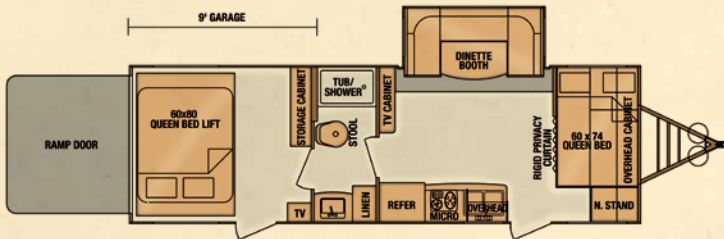

Optional Carpet

Keyed cargo door latches are secure.

High capacity ramp with non-skid surface.

Durable diamond-plate skirting on all XTRAs.

FUN FINDER XTRA LAYOUTS

Want extra fun? Start here: The Fun Finder XTRA is the only truly dedicated half-ton towable toy hauler in the industry today. With a 5/8 tongue-and-groove plywood floor, removable carpet, rear screen door, exterior LED lights and power front jack; you can be assured that the Fun Finder XTRA has all the features and options you would come expect on a toy hauler. Whether you are looking for an open concept or garage model, the XTRA Toy Haulers meet all of your needs for your short to extended stay adventures with the cargo capacity to match.

XT245

XT300

XT276

XT330

FUN FINDER XTRA SPECIFICS

FUN FINDER XTRA	XT-245	XT-276	XT-300	XT-330
Exterior Length	27'-6"	30'-3"	35'	36'
Exterior Width	8'	8'	8'	8'
Exterior Height w/A/C	10'-0"	10'-2"	10'-8"	10'-8"
Interior Height	6'-4"	6'-4" to 7'-2"	6'-4" to 7'-2"	6'-4" to 7'-2"
Bed Size	60"x74" / 60"x80"	60"x74" / 60"x80"	(2)60" x 80"	(2)60" x 80"
Dinette Bed Size	N/A	41 x 81	N/A	N/A
Sofa Size	(2)68"	N/A	89"	89"
Axle Weight (lbs.)	3,885	4,240	5,705	5,770
Hitch Weight (lbs.)	765	870	1,210	900
Dry Weight (lbs.)	4,650	5,110	6,915	6,670
GVWR (lbs.)	7,765	7,870	10,010	9,700
Cargo Capacity (lbs.)	3,115	2,760	3,095	3,030
Fresh Tank (gal.)	36	63	63	63
Gray Tank (gal.)	40	63	63	63
Black Tank (gal.)	38	38	38	38
LP Bottle (lbs.)	60	60	60	60
Power Conv. (amps)	55	55	55	55
Elec. Ign. Furn (BTU)	20K	20K	30K	30K