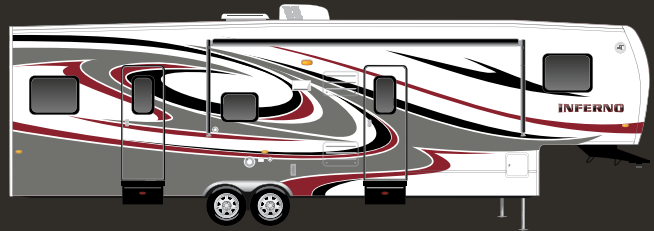

Silver Streak Partial Body Paint