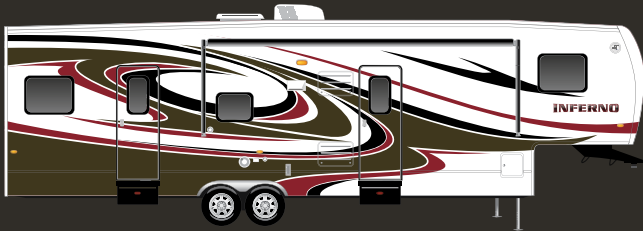

Optional Paint Packages

Chill Spice Partial Body Paint