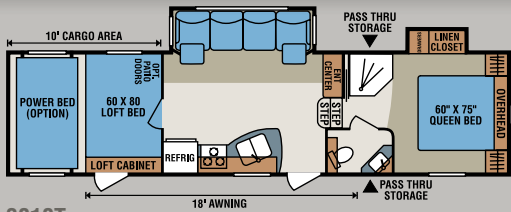

3010T

Fifth Wheel Toy Haulers	3010T	3310T	3312T	3410T	3710T	3712T	3722T	3732T	4005T
UVW (Unloaded Vehicle Weight)*	10,450	10,263	10,650	11,035	12,415	12,680	12,200	12,390	13,576
Dry Hitch Weight*	2,340	1,820	2,250	2,160	2,310	2,305	2,080	2,610	3,016
Dry Axle Weight*	8,110	8,443	8,400	8,875	10,105	10,375	10,120	9,780	10,560
NCC (Net Carrying Capacity)	3,250	2,737	3,550	3,165	3,585	4,420	3,800	3,610	4,924
GVWR	13,700	13,000	14,200	14,200	16,000	17,100	16,000	16,000	18,500
Interior Height	76"	81"	81"	76"	76"	76"	76"	76"	76"
Exterior Height	160"	158"	157"	157"	160"	157"	157"	158"	160"
Exterior Width	100"	100"	100"	100"	100"	100"	100"	100"	100"
Exterior Length	35' 1"	35' 3"	37' 3"	36' 9"	40' 7"	42' 9"	40' 0"	41' 8"	44' 5"
Refrigerator (cu. feet)	6	6	6	6	6	6	6	6	6
Water Heater Cap. (gal. G/E w/DSI)	12	12	12	12	12	12	12	12	16
Fresh Water Cap. (gal.)	110	110	110	110	110	110	110	110	110
Waste & Gray Water Cap. (gal.)	114	119 ½	119 ½	114	114	114	114	114	171
LP Gas Cap. (lbs.)	60	60	60	60	60	60	60	60	60
Furnace BTUs (1,000s)	30	30	30	35	35	35	35	35	35
Tire Size	16"	16"	16"	16"	16"	16"	16"	16"	16"
Awning	18'	17'	17'	17'	15'	16'	15'	16'	15'

*This weight reflects the rolling average unit weight for each model. Your trailer weight will vary according to optional equipment.