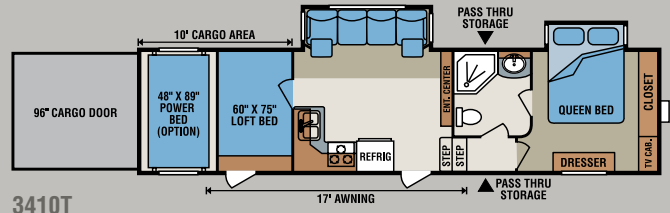

3410T

Fifth Wheel Toy Haulers	3010T	3310T	3312T	3410T	3710T	3712T	3722T	3732T	4005T
UVW (Unloaded Vehicle Weight)*	10,450	10,263	10,650	11,035	12,415	12,680	12,200	12,390	13,576
Dry Hitch Weight*	2,340	1,820	2,250	2,160	2,310	2,305	2,080	2,610	3,016
Dry Axle Weight*	8,110	8,443	8,400	8,875	10,105	10,375	10,120	9,780	10,560
NCC (Net Carrying Capacity)	3,250	2,737	3,550	3,165	3,585	4,420	3,800	3,610	4,924
GVWR	13,700	13,000	14,200	14,200	16,000	17,100	16,000	16,000	18,500
Interior Height	76"	81"	81"	76"	76"	76"	76"	76"	76"
Exterior Height	160"	158"	157"	157"	160"	157"	157"	158"	160"
Exterior Width	100"	100"	100"	100"	100"	100"	100"	100"	100"
Exterior Length	35' 1"	35' 3"	37' 3"	36' 9"	40' 7"	42' 9"	40' 0"	41' 8"	44' 5"
Refrigerator (cu. feet)	6	6	6	6	6	6	6	6	6
Water Heater Cap. (gal. G/E w/DSI)	12	12	12	12	12	12	12	12	16
Fresh Water Cap. (gal.)	110	110	110	110	110	110	110	110	110
Waste & Gray Water Cap. (gal.)	114	119 ½	119 ½	114	114	114	114	114	171
LP Gas Cap. (lbs.)	60	60	60	60	60	60	60	60	60
Furnace BTUs (1,000s)	30	30	30	35	35	35	35	35	35
Tire Size	16"	16"	16"	16"	16"	16"	16"	16"	16"
Awning	18'	17'	17'	17'	15'	16'	15'	16'	15'

*This weight reflects the rolling average unit weight for each model. Your trailer weight will vary according to optional equipment.