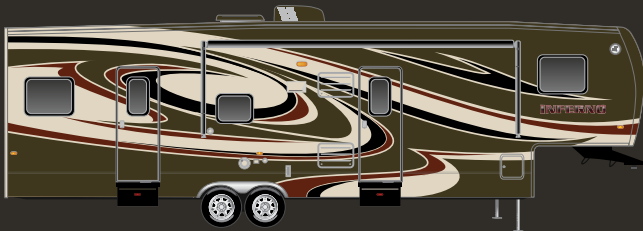

Chill Spice Full Body Paint