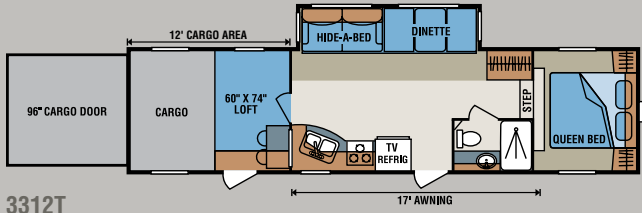

3312T

Fifth Wheel Toy Haulers	3010T	3310T	3312T	3410T	3710T	3712T	3722T	3732T	4005T
UVW (Unloaded Vehicle Weight)*	10,450	10,263	10,650	11,035	12,415	12,680	12,200	12,390	13,576
Dry Hitch Weight*	2,340	1,820	2,250	2,160	2,310	2,305	2,080	2,610	3,016
Dry Axle Weight*	8,110	8,443	8,400	8,875	10,105	10,375	10,120	9,780	10,560
NCC (Net Carrying Capacity)	3,250	2,737	3,550	3,165	3,585	4,420	3,800	3,610	4,924
GVWR	13,700	13,000	14,200	14,200	16,000	17,100	16,000	16,000	18,500
Interior Height	76"	81"	81"	76"	76"	76"	76"	76"	76"
Exterior Height	160"	158"	157"	157"	160"	157"	157"	158"	160"
Exterior Width	100"	100"	100"	100"	100"	100"	100"	100"	100"
Exterior Length	35' 1"	35' 3"	37' 3"	36' 9"	40' 7"	42' 9"	40' 0"	41' 8"	44' 5"
Refrigerator (cu. feet)	6	6	6	6	6	6	6	6	6
Water Heater Cap. (gal. G/E w/DSI)	12	12	12	12	12	12	12	12	16
Fresh Water Cap. (gal.)	110	110	110	110	110	110	110	110	110
Waste & Gray Water Cap. (gal.)	114	119 ½	119 ½	114	114	114	114	114	171
LP Gas Cap. (lbs.)	60	60	60	60	60	60	60	60	60
Furnace BTUs (1,000s)	30	30	30	35	35	35	35	35	35
Tire Size	16"	16"	16"	16"	16"	16"	16"	16"	16"
Awning	18'	17'	17'	17'	15'	16'	15'	16'	15'

*This weight reflects the rolling average unit weight for each model. Your trailer weight will vary according to optional equipment.