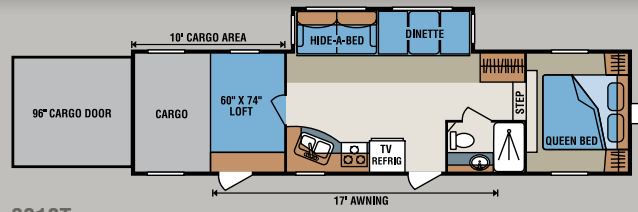

3310T

Fifth Wheel Toy Haulers	3010T	3310T	3312T	3410T	3710T	3712T	3722T	3732T	4005T
UVW (Unloaded Vehicle Weight)*	10,450	10,263	10,650	11,035	12,415	12,680	12,200	12,390	13,576
Dry Hitch Weight*	2,340	1,820	2,250	2,160	2,310	2,305	2,080	2,610	3,016
Dry Axle Weight*	8,110	8,443	8,400	8,875	10,105	10,375	10,120	9,780	10,560
NCC (Net Carrying Capacity)	3,250	2,737	3,550	3,165	3,585	4,420	3,800	3,610	4,924
GVWR	13,700	13,000	14,200	14,200	16,000	17,100	16,000	16,000	18,500
Interior Height	76"	81"	81"	76"	76"	76"	76"	76"	76"
Exterior Height	160"	158"	157"	157"	160"	157"	157"	158"	160"
Exterior Width	100"	100"	100"	100"	100"	100"	100"	100"	100"
Exterior Length	35' 1"	35' 3"	37' 3"	36' 9"	40' 7"	42' 9"	40' 0"	41' 8"	44' 5"
Refrigerator (cu. feet)	6	6	6	6	6	6	6	6	6
Water Heater Cap. (gal. G/E w/DSI)	12	12	12	12	12	12	12	12	16
Fresh Water Cap. (gal.)	110	110	110	110	110	110	110	110	110
Waste & Gray Water Cap. (gal.)	114	119 ½	119 ½	114	114	114	114	114	171
LP Gas Cap. (lbs.)	60	60	60	60	60	60	60	60	60
Furnace BTUs (1,000s)	30	30	30	35	35	35	35	35	35
Tire Size	16"	16"	16"	16"	16"	16"	16"	16"	16"
Awning	18'	17'	17'	17'	15'	16'	15'	16'	15'

*This weight reflects the rolling average unit weight for each model. Your trailer weight will vary according to optional equipment.