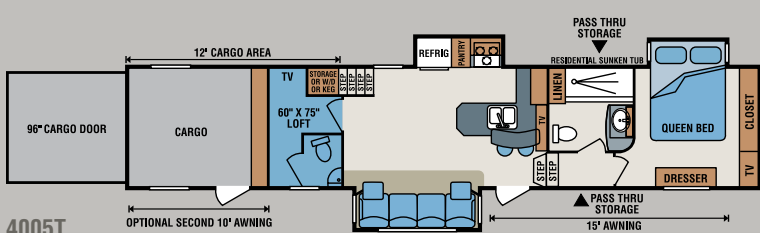

4005T

Fifth Wheel Toy Haulers	3010T	3310T	3312T	3410T	3710T	3712T	3722T	3732T	4005T
UVW (Unloaded Vehicle Weight)*	10,450	10,263	10,650	11,035	12,415	12,680	12,200	12,390	13,576
Dry Hitch Weight*	2,340	1,820	2,250	2,160	2,310	2,305	2,080	2,610	3,016
Dry Axle Weight*	8,110	8,443	8,400	8,875	10,105	10,375	10,120	9,780	10,560
NCC (Net Carrying Capacity)	3,250	2,737	3,550	3,165	3,585	4,420	3,800	3,610	4,924
GVWR	13,700	13,000	14,200	14,200	16,000	17,100	16,000	16,000	18,500
Interior Height	76"	81"	81"	76"	76"	76"	76"	76"	76"
Exterior Height	160"	158"	157"	157"	160"	157"	157"	158"	160"
Exterior Width	100"	100"	100"	100"	100"	100"	100"	100"	100"
Exterior Length	35' 1"	35' 3"	37' 3"	36' 9"	40' 7"	42' 9"	40' 0"	41' 8"	44' 5"
Refrigerator (cu. feet)	6	6	6	6	6	6	6	6	6
Water Heater Cap. (gal. G/E w/DSI)	12	12	12	12	12	12	12	12	16
Fresh Water Cap. (gal.)	110	110	110	110	110	110	110	110	110
Waste & Gray Water Cap. (gal.)	114	119 ½	119 ½	114	114	114	114	114	171
LP Gas Cap. (lbs.)	60	60	60	60	60	60	60	60	60
Furnace BTUs (1,000s)	30	30	30	35	35	35	35	35	35
Tire Size	16"	16"	16"	16"	16"	16"	16"	16"	16"
Awning	18'	17'	17'	17'	15'	16'	15'	16'	15'

*This weight reflects the rolling average unit weight for each model. Your trailer weight will vary according to optional equipment.