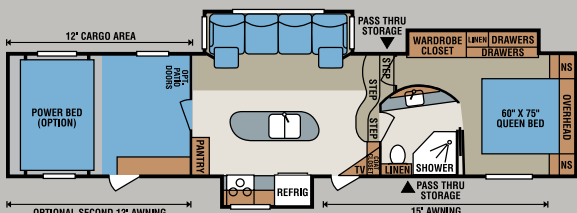

3722T

Fifth Wheel Toy Haulers	3010T	3310T	3312T	3410T	3710T	3712T	3722T	3732T	4005T
UVW (Unloaded Vehicle Weight)*	10,450	10,263	10,650	11,035	12,415	12,680	12,200	12,390	13,576
Dry Hitch Weight*	2,340	1,820	2,250	2,160	2,310	2,305	2,080	2,610	3,016
Dry Axle Weight*	8,110	8,443	8,400	8,875	10,105	10,375	10,120	9,780	10,560
NCC (Net Carrying Capacity)	3,250	2,737	3,550	3,165	3,585	4,420	3,800	3,610	4,924
GVWR	13,700	13,000	14,200	14,200	16,000	17,100	16,000	16,000	18,500
Interior Height	76"	81"	81"	76"	76"	76"	76"	76"	76"
Exterior Height	160"	158"	157"	157"	160"	157"	157"	158"	160"
Exterior Width	100"	100"	100"	100"	100"	100"	100"	100"	100"
Exterior Length	35' 1"	35' 3"	37' 3"	36' 9"	40' 7"	42' 9"	40' 0"	41' 8"	44' 5"
Refrigerator (cu. feet)	6	6	6	6	6	6	6	6	6
Water Heater Cap. (gal. G/E w/DSI)	12	12	12	12	12	12	12	12	16
Fresh Water Cap. (gal.)	110	110	110	110	110	110	110	110	110
Waste & Gray Water Cap. (gal.)	114	119 ½	119 ½	114	114	114	114	114	171
LP Gas Cap. (lbs.)	60	60	60	60	60	60	60	60	60
Furnace BTUs (1,000s)	30	30	30	35	35	35	35	35	35
Tire Size	16"	16"	16"	16"	16"	16"	16"	16"	16"
Awning	18'	17'	17'	17'	15'	16'	15'	16'	15'

*This weight reflects the rolling average unit weight for each model. Your trailer weight will vary according to optional equipment.