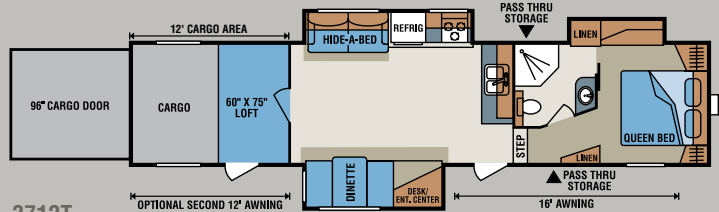

3712T

Fifth Wheel Toy Haulers	3010T	3310T	3312T	3410T	3710T	3712T	3722T	3732T	4005T
UVW (Unloaded Vehicle Weight)*	10,450	10,263	10,650	11,035	12,415	12,680	12,200	12,390	13,576
Dry Hitch Weight*	2,340	1,820	2,250	2,160	2,310	2,305	2,080	2,610	3,016
Dry Axle Weight*	8,110	8,443	8,400	8,875	10,105	10,375	10,120	9,780	10,560
NCC (Net Carrying Capacity)	3,250	2,737	3,550	3,165	3,585	4,420	3,800	3,610	4,924
GVWR	13,700	13,000	14,200	14,200	16,000	17,100	16,000	16,000	18,500
Interior Height	76"	81"	81"	76"	76"	76"	76"	76"	76"
Exterior Height	160"	158"	157"	157"	160"	157"	157"	158"	160"
Exterior Width	100"	100"	100"	100"	100"	100"	100"	100"	100"
Exterior Length	35' 1"	35' 3"	37' 3"	36' 9"	40' 7"	42' 9"	40' 0"	41' 8"	44' 5"
Refrigerator (cu. feet)	6	6	6	6	6	6	6	6	6
Water Heater Cap. (gal. G/E w/DSI)	12	12	12	12	12	12	12	12	16
Fresh Water Cap. (gal.)	110	110	110	110	110	110	110	110	110
Waste & Gray Water Cap. (gal.)	114	119 ½	119 ½	114	114	114	114	114	171
LP Gas Cap. (lbs.)	60	60	60	60	60	60	60	60	60
Furnace BTUs (1,000s)	30	30	30	35	35	35	35	35	35
Tire Size	16"	16"	16"	16"	16"	16"	16"	16"	16"
Awning	18'	17'	17'	17'	15'	16'	15'	16'	15'

*This weight reflects the rolling average unit weight for each model. Your trailer weight will vary according to optional equipment.