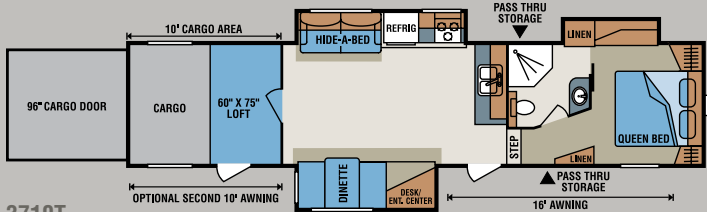

3710T

Fifth Wheel Toy Haulers	3010T	3310T	3312T	3410T	3710T	3712T	3722T	3732T	4005T
UVW (Unloaded Vehicle Weight)*	10,450	10,263	10,650	11,035	12,415	12,680	12,200	12,390	13,576
Dry Hitch Weight*	2,340	1,820	2,250	2,160	2,310	2,305	2,080	2,610	3,016
Dry Axle Weight*	8,110	8,443	8,400	8,875	10,105	10,375	10,120	9,780	10,560
NCC (Net Carrying Capacity)	3,250	2,737	3,550	3,165	3,585	4,420	3,800	3,610	4,924
GVWR	13,700	13,000	14,200	14,200	16,000	17,100	16,000	16,000	18,500
Interior Height	76"	81"	81"	76"	76"	76"	76"	76"	76"
Exterior Height	160"	158"	157"	157"	160"	157"	157"	158"	160"
Exterior Width	100"	100"	100"	100"	100"	100"	100"	100"	100"
Exterior Length	35' 1"	35' 3"	37' 3"	36' 9"	40' 7"	42' 9"	40' 0"	41' 8"	44' 5"
Refrigerator (cu. feet)	6	6	6	6	6	6	6	6	6
Water Heater Cap. (gal. G/E w/DSI)	12	12	12	12	12	12	12	12	16
Fresh Water Cap. (gal.)	110	110	110	110	110	110	110	110	110
Waste & Gray Water Cap. (gal.)	114	119 ½	119 ½	114	114	114	114	114	171
LP Gas Cap. (lbs.)	60	60	60	60	60	60	60	60	60
Furnace BTUs (1,000s)	30	30	30	35	35	35	35	35	35
Tire Size	16"	16"	16"	16"	16"	16"	16"	16"	16"
Awning	18'	17'	17'	17'	15'	16'	15'	16'	15'

*This weight reflects the rolling average unit weight for each model. Your trailer weight will vary according to optional equipment.