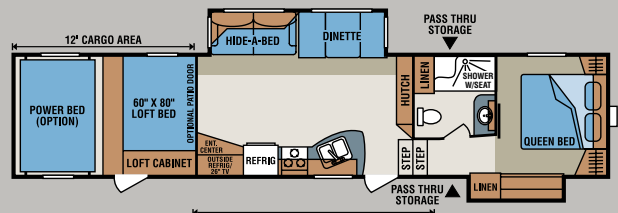

3732T

Fifth Wheel Toy Haulers	3010T	3310T	3312T	3410T	3710T	3712T	3722T	3732T	4005T
UVW (Unloaded Vehicle Weight)*	10,450	10,263	10,650	11,035	12,415	12,680	12,200	12,390	13,576
Dry Hitch Weight*	2,340	1,820	2,250	2,160	2,310	2,305	2,080	2,610	3,016
Dry Axle Weight*	8,110	8,443	8,400	8,875	10,105	10,375	10,120	9,780	10,560
NCC (Net Carrying Capacity)	3,250	2,737	3,550	3,165	3,585	4,420	3,800	3,610	4,924
GVWR	13,700	13,000	14,200	14,200	16,000	17,100	16,000	16,000	18,500
Interior Height	76"	81"	81"	76"	76"	76"	76"	76"	76"
Exterior Height	160"	158"	157"	157"	160"	157"	157"	158"	160"
Exterior Width	100"	100"	100"	100"	100"	100"	100"	100"	100"
Exterior Length	35' 1"	35' 3"	37' 3"	36' 9"	40' 7"	42' 9"	40' 0"	41' 8"	44' 5"
Refrigerator (cu. feet)	6	6	6	6	6	6	6	6	6
Water Heater Cap. (gal. G/E w/DSI)	12	12	12	12	12	12	12	12	16
Fresh Water Cap. (gal.)	110	110	110	110	110	110	110	110	110
Waste & Gray Water Cap. (gal.)	114	119 ½	119 ½	114	114	114	114	114	171
LP Gas Cap. (lbs.)	60	60	60	60	60	60	60	60	60
Furnace BTUs (1,000s)	30	30	30	35	35	35	35	35	35
Tire Size	16"	16"	16"	16"	16"	16"	16"	16"	16"
Awning	18'	17'	17'	17'	15'	16'	15'	16'	15'

*This weight reflects the rolling average unit weight for each model. Your trailer weight will vary according to optional equipment.