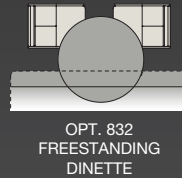

2015
DYNASTY

MONACO®

2015 DYNASTY 45 PALACE

FURNITURE OPTIONS

INTERIOR DECOR

CABINETRY

CLASSIC RADIANCE

SATIN SILHOUETTE