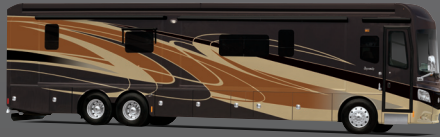

GRAND CANYON SUNSET

GLAZED ITALIAN SIENNA

GLAZED DARK CHERRY

2015 DYNASTY 45 PALACE

EXTERIOR DECOR

CLASSIC RADIANCE

GRAND CANYON SUNSET

SATIN SILHOUETTE