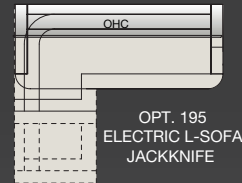

FURNITURE OPTIONS