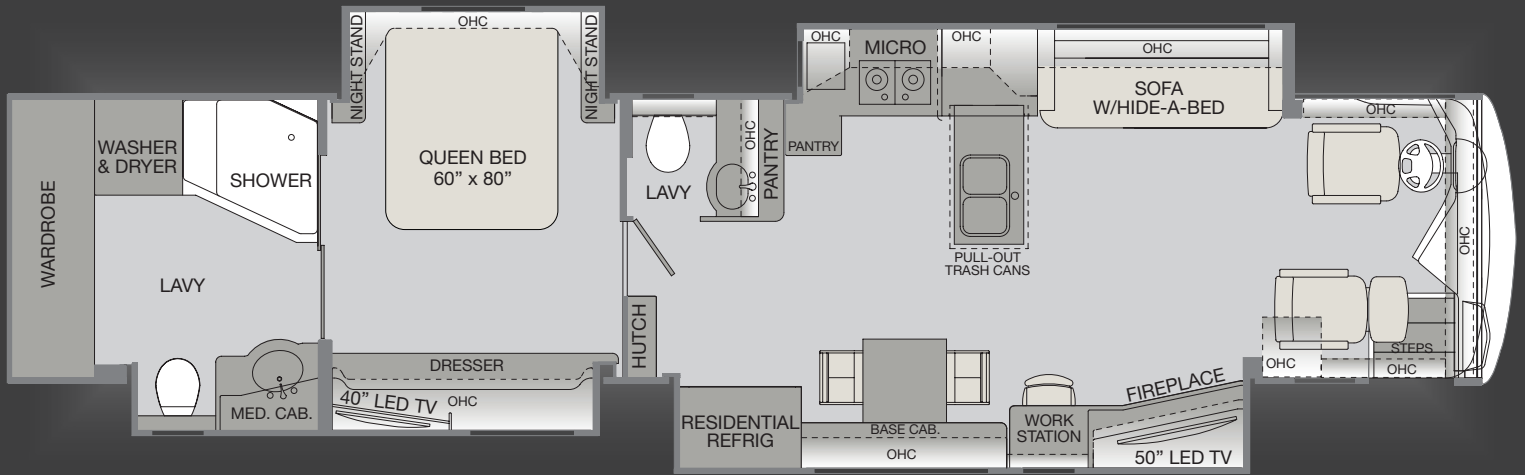

2015
DYNASTY

MONACO®

2015 DYNASTY 45 PALACE

FURNITURE OPTIONS

INTERIOR DECOR

CABINETRY

CLASSIC RADIANCE

SATIN SILHOUETTE