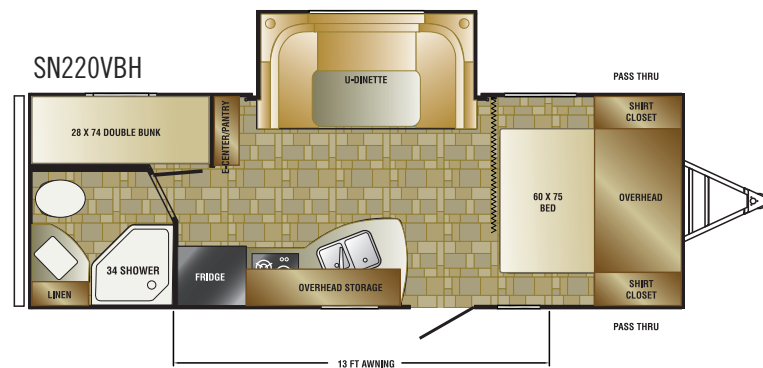

FLOOR PLANS

More Features – Less Weight!!

Small but not basic, the Sonic adds value to the Ultra-lightweight market at an aggressive price.

Specifications: SN170VBH SN170VRD SN190VRB SN220VBH

UWV	2995	2995	3530	4200
Hitch Weight	325	325	330	390
Axle Weight	2670	2670	3200	3810
Carrying Capacity	1180	1180	970	1000
GVWR	4500	4500	4500	5200
Interior Height	6' 10"	6' 10"	6' 10"	6' 10"
Exterior Height	10' 3"	10' 3"	10' 3"	10' 3"
Exterior Width	7' 6"	7' 6"	7' 6"	90"
Exterior Length	20' 11"	20' 11"	22' 10"	26' 5"
Fresh Water (gal.)	40	40	39	39
Black Water (gal.)	30	30	24	30
Gray Water (gal.)	30	30	31	30
Tire Size	14" Radial	14" Radial	14" Radial	14" Radial

*This weight reflects the base weight for each model. Your trailer weight will vary according to optional equipment.

SN220VBH