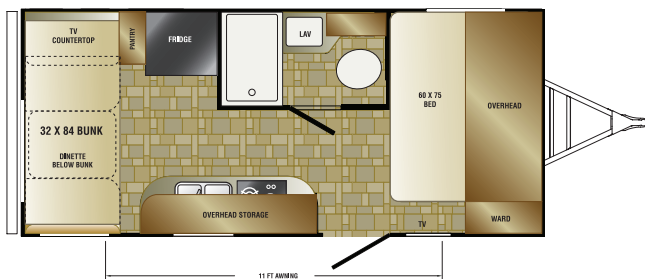

Bottom: Reversible decor cushions give you the freedom to change up your decor anytime you feel the need.

A big surprise in a small package! With many of the features Venture has been recognized for, Sonic does not disappoint. A full kitchen, comfortable dinette and elevated LCD TV give this ULTRA-lightweight a “heavyweight punch” when it comes to comfort. More convenience was designed into the bathroom by adding extra shelves to the mirrored medicine cabinet and under sink storage housed in an attractive vanity. The shower includes multiple molded shelves for toiletries.

FLOOR PLANS

More Features – Less Weight!!

Small but not basic, the Sonic adds value to the Ultra-lightweight market at an aggressive price.

SN170VBH

SN170VRD

Specifications: SN170VBH SN170VRD SN190VRB SN220VBH

*This weight reflects the base weight for each model. Your trailer weight will vary according to optional equipment.

SN190VRB

SN220VBH

STANDARDS & OPTIONS

Bedroom

- Innerspring Mattress
- Valances
- Pleated Night Shades
- Designer Padded Headboard
- Designer Match Bedspread
- Overhead Storage
- Under the Bed Storage
- LED Lights

Living Room/Kitchen

- Roller Ball Bearing Drawer Guides
- Safe "T"ek Box
- Double Bowl Sink /sink cover
- 6.3 Cubic Ft. Double Door Refrigerator/Freezer
- 2-Burner Cooktop
- DVD/CD/Stereo/MP3/BlueTooth
- LED Lights
- 6 Gallon gas/electric DSI Water Heater
- Flipside Cushions
- Ledgestone Backsplash
- Cognac Maple Color Cabinet Wood
- (2) Interior Speakers
- 82" Interior Height