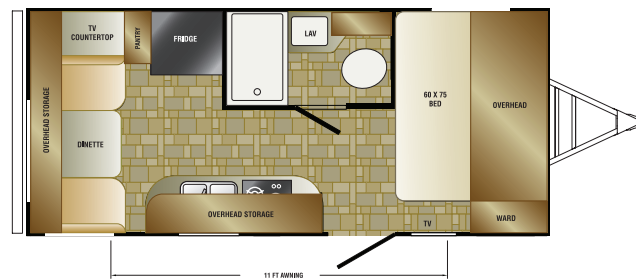

FLOOR PLANS

More Features – Less Weight!!

Small but not basic, the Sonic adds value to the Ultra-lightweight market at an aggressive price.

SN170VBH

SN170VRD

Specifications: SN170VBH SN170VRD SN190VRB SN220VBH

Living Room/Kitchen

- Roller Ball Bearing Drawer Guides
- Safe "T"ek Box
- Double Bowl Sink /sink cover
- 6.3 Cubic Ft. Double Door Refrigerator/Freezer
- 2-Burner Cooktop
- DVD/CD/Stereo/MP3/BlueTooth
- LED Lights
- 6 Gallon gas/electric DSI Water Heater
- Flipside Cushions
- Ledgestone Backsplash
- Cognac Maple Color Cabinet Wood
- (2) Interior Speakers
- 82" Interior Height