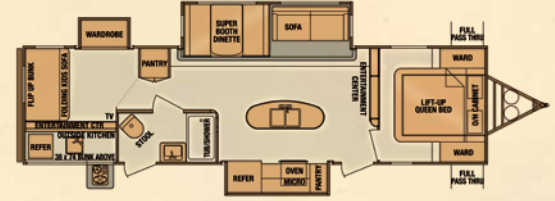

➤ 22RBDS

➤ 28BHIK

➤ 28RLSS

➤ 31DSBH

➤ 24BHDS

➤ 28BHSS

➤ 32KISB

➤ 26KISL

➤ 28QBSS

➤ 33KIBH

RADIANCE	R-22RBDS	R-24BHDS	R-26KISL	R-28BHIK	R-28BHSS	R-28QBSS	R-28RLSS	R-31DSBH	R-32KISB	R-33KIBH
Exterior Length	26'-6"	28'-5"	29'-8"	31'-5"	31'-9"	32'-8"	32'-0"	35'-3"	35'-6"	36'-6"
Exterior Width	8'	8'	8'	8'	8'	8'	8'	8'	8'	8'
Exterior Height w/A/C	10'-10"	10'-10"	10'-10"	10'-10"	10'-10"	10'-10"	10'-10"	11'	11'	11'
Interior Height	6'-11"	6'-11"	6'-11"	6'-11"	6'-11"	6'-11"	6'-11"	6'-11"	6'-11"	6'-11"
Bed Size	60" x 74"	60" x 74" & 28" x 155" x 74"	60" x 74"	60" x 74" & (2)55" x 77"	60" x 74" & (2)49" x 76"	(1)60" x 74" (1)28" x 36" x 72"	60" x 74"	60" x 74"	60" x 74"	(1)60" x 74" (2)28" x 38" x 78"
Dinette Bed Size	41" x 81"	41" x 105"	41" x 81"	42" x 68"	48" x 68"	48" x 68"	41" x 81"	48" x 68"	42" x 68"	42" x 68"
Sofa Size	N/A	N/A	62"	62"	62"	62"	62"	62"	62"	62"
Axle Weight (lbs.)	4,275	4,440	4,740	5,205	4,775	4,910	5,025	5,655	5,970	6,375
Hitch Weight (lbs.)	340	440	505	530	585	745	675	785	865	720
Dry Weight * (lbs.)	4,615	4,880	5,245	5,735	5,360	5,655	5,700	6,440	6,835	7,095
GVWR (lbs.)	7,340	7,440	7,505	7,530	7,585	7,745	7,675	9,585	9,665	9,520
Cargo Capacity (lbs.)	2,725	2,560	2,260	1,795	2,225	2,090	1,980	3,160	2,830	2,425
Fresh Tank (gal.)	36	36	36	36	36	36	36	36	36	36
Gray Tank (gal.)	38	38	38 / 38	38 / 38	38	38	38	38	38 / 38	38 / 38
Black Tank (gal.)	38	38	38	38	38	38	38	38	38	38
LP Bottle (lbs.)	40	40	40	40	40	40	40	40	40	40
Power Conv. (amps)	55	55	55	55	55	55	55	55	55	55
Elec. Ign. Furn (BTU)	20K	20K	30K	30K	30K	30K	30K	30K	30K	30K