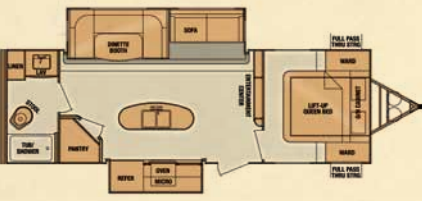

➤ BELOW: This spacious floor plan features a deep slide and large windows. Also notice the leather seating and our Super Booth dinette that converts to a comfortable sleeping space.

SHOWER: This 33KIBH floor plan has a ne-angle shower with glass door enclosure.

➤ 22RBDS

➤ 28BHIK

➤ 28RLSS

➤ 31DSBH

➤ 24BHDS

➤ 28BHSS

➤ 32KISB

➤ 26KISL

➤ 28QBSS

➤ 33KIBH

RADIANCE	R-22RBDS	R-24BHDS	R-26KISL	R-28BHIK	R-28BHSS	R-28QBSS	R-28RLSS	R-31DSBH	R-32KISB	R-33KIBH
Exterior Length	26'-6"	28'-5"	29'-8"	31'-5"	31'-9"	32'-8"	32'-0"	35'-3"	35'-6"	36'-6"
Exterior Width	8'	8'	8'	8'	8'	8'	8'	8'	8'	8'
Exterior Height w/A/C	10'-10"	10'-10"	10'-10"	10'-10"	10'-10"	10'-10"	10'-10"	11'	11'	11'
Interior Height	6'-11"	6'-11"	6'-11"	6'-11"	6'-11"	6'-11"	6'-11"	6'-11"	6'-11"	6'-11"
Bed Size	60" x 74"	60" x 74" & 28" x 155" x 74"	60" x 74"	60" x 74" & (2)55" x 77"	60" x 74" & (2)49" x 76"	(1)60" x 74" (1)28" x 36" x 72"	60" x 74"	60" x 74"	60" x 74"	(1)60" x 74" (2)28" x 38" x 78"
Dinette Bed Size	41" x 81"	41" x 105"	41" x 81"	42" x 68"	48" x 68"	48" x 68"	41" x 81"	48" x 68"	42" x 68"	42" x 68"
Sofa Size	N/A	N/A	62"	62"	62"	62"	62"	62"	62"	62"
Axle Weight (lbs.)	4,275	4,440	4,740	5,205	4,775	4,910	5,025	5,655	5,970	6,375
Hitch Weight (lbs.)	340	440	505	530	585	745	675	785	865	720
Dry Weight * (lbs.)	4,615	4,880	5,245	5,735	5,360	5,655	5,700	6,440	6,835	7,095
GVWR (lbs.)	7,340	7,440	7,505	7,530	7,585	7,745	7,675	9,585	9,665	9,520
Cargo Capacity (lbs.)	2,725	2,560	2,260	1,795	2,225	2,090	1,980	3,160	2,830	2,425
Fresh Tank (gal.)	36	36	36	36	36	36	36	36	36	36
Gray Tank (gal.)	38	38	38 / 38	38 / 38	38	38	38	38	38 / 38	38 / 38
Black Tank (gal.)	38	38	38	38	38	38	38	38	38	38
LP Bottle (lbs.)	40	40	40	40	40	40	40	40	40	40
Power Conv. (amps)	55	55	55	55	55	55	55	55	55	55
Elec. Ign. Furn (BTU)	20K	20K	30K	30K	30K	30K	30K	30K	30K	30K