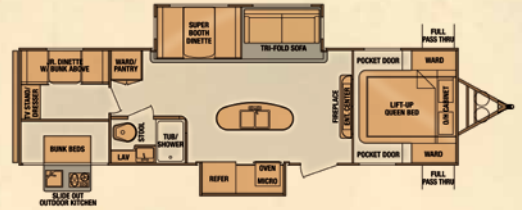

VISIT OUR WEBSITE FOR MORE **CRV** *Buy Now*  
FIND A DEALER STARTING MSRP MORE DETAILS  
[CRUISERRV.COM](http://CRUISERRV.COM)

**Tuscan Spice**

**Key Largo**

**BUNKHOUSE:** Choose a bunkhouse floor plan for the children. This unit has three bunk beds and a kid's dinette that converts to a bed.

# VIEWFINDER SIGNATURE LAYOUTS

We created a new class called "affordable elegance!" View Finder Signature sleeps up to 9 and features a unique V-nose design along with conventional models with the cutting-edge rounded cap. You will find a look and feel that is second to none. The Signature gives you all the upgrades you'd expect from a luxury lightweight and much more, like solid surface LG brand countertops, 6'11" vaulted ceiling, frameless bonded glass windows, LED exterior lighting and solid hardwood raised-panel cabinet doors. If you want a room with a view of the future, look here.