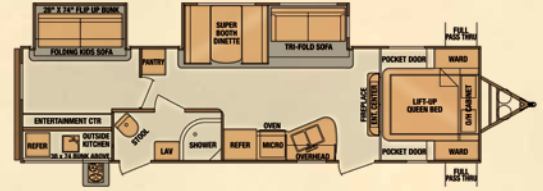

VIEWFINDER SIGNATURE LAYOUTS

We created a new class called "affordable elegance!" View Finder Signature sleeps up to 9 and features a unique V-nose design along with conventional models with the cutting-edge rounded cap. You will find a look and feel that is second to none. The Signature gives you all the upgrades you'd expect from a luxury lightweight and much more, like solid surface LG brand countertops, 6'11" vaulted ceiling, frameless bonded glass windows, LED exterior lighting and solid hardwood raised-panel cabinet doors. If you want a room with a view of the future, look here.

31BHDS