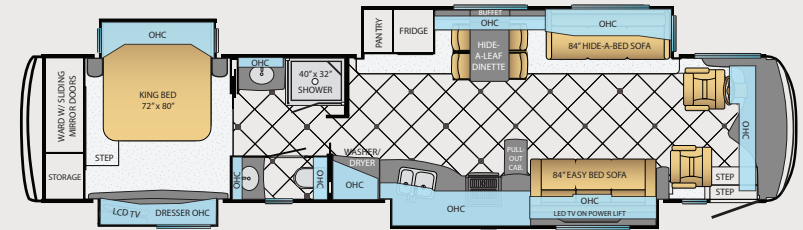

4018

4038

4360

FLOOR PLAN SPECIFICATIONS

Floor Plan	App. Overall Length	Width	App. Overall Height	Interior Width	Interior Height	Grey Tank	Sewage Tank	Water Tank	Propane Tank	Furnace
3736	37'11"	101.5"	12'7"	95.5"	84"	65 gal.	45 gal.	105 gal.	32 gal.	50,000 btu
3738	37'11"	101.5"	12'7"	95.5"	84"	65 gal.	45 gal.	105 gal.	32 gal.	50,000 btu
4018	40'9"	101.5"	12'8"	95.5"	84"	65 gal.	45 gal.	105 gal.	32 gal.	50,000 btu
4038	40'9"	101.5"	12'8"	95.5"	84"	65 gal.	45 gal.	105 gal.	32 gal.	50,000 btu
4360	43'9"	101.5"	12'10"	95.5"	84"	65 gal.	45 gal.	105 gal.	32 gal.	50,000 btu