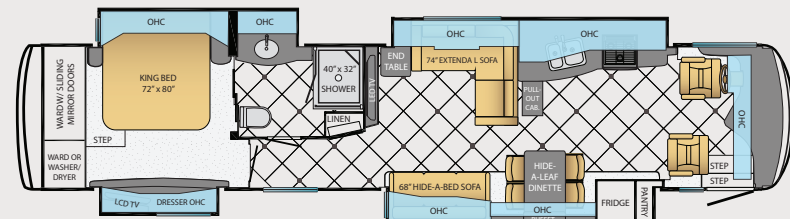

DUTCH STAR FLOOR PLANS

4364

4369

4372

4373

4374

FLOOR PLAN SPECIFICATIONS

Floor Plan	App. Overall Length	Width	App. Overall Height	Interior Width	Interior Height	Grey Tank	Sewage Tank	Water Tank	Propane Tank	Furnace
4364	43'9"	101.5"	12'10"	95.5"	84"	65 gal.	45 gal.	105 gal.	32 gal.	50,000 btu
4369	43'9"	101.5"	12'10"	95.5"	84"	65 gal.	45 gal.	105 gal.	32 gal.	50,000 btu
4372	43'9"	101.5"	12'10"	95.5"	84"	65 gal.	45 gal.	105 gal.	32 gal.	50,000 btu
4373	43'9"	101.5"	12'10"	95.5"	84"	65 gal.	45 gal.	105 gal.	32 gal.	50,000 btu
4374	43'9"	101.5"	12'10"	95.5"	84"	65 gal.	45 gal.	105 gal.	32 gal.	50,000 btu