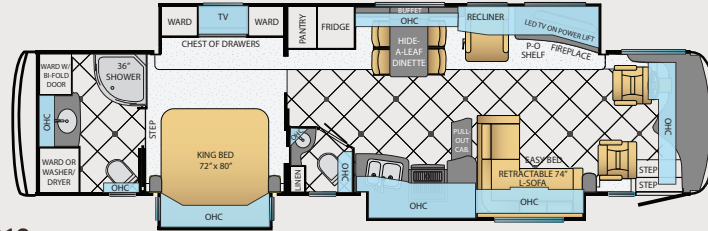

4018

4038

4360

FLOOR PLAN SPECIFICATIONS

Floor Plan	App. Overall Length	Width	App. Overall Height	Interior Width	Interior Height	Grey Tank	Sewage Tank	Water Tank	Propane Tank	Furnace
3736	37'11"	101.5"	12'7"	95.5"	84"	65 gal.	45 gal.	105 gal.	32 gal.	50,000 btu
3738	37'11"	101.5"	12'7"	95.5"	84"	65 gal.	45 gal.	105 gal.	32 gal.	50,000 btu
4018	40'9"	101.5"	12'8"	95.5"	84"	65 gal.	45 gal.	105 gal.	32 gal.	50,000 btu
4038	40'9"	101.5"	12'8"	95.5"	84"	65 gal.	45 gal.	105 gal.	32 gal.	50,000 btu
4360	43'9"	101.5"	12'10"	95.5"	84"	65 gal.	45 gal.	105 gal.	32 gal.	50,000 btu