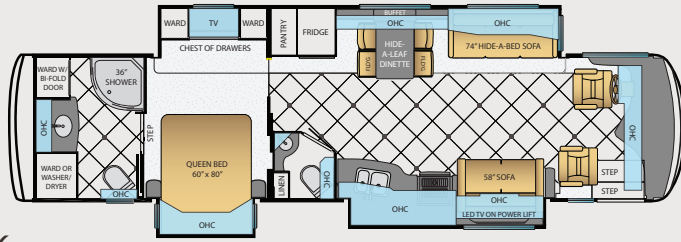

DUTCH STAR FLOOR PLANS

3736