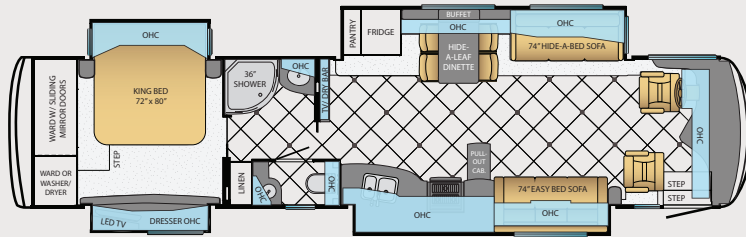

4018

4038

4360

FLOOR PLAN SPECIFICATIONS

Floor Plan	App. Overall Length	Width	App. Overall Height	Interior Width	Interior Height	Grey Tank	Sewage Tank	Water Tank	Propane Tank	Furnace
3736	37'11"	101.5"	12'7"	95.5"	84"	65 gal.	45 gal.	105 gal.	32 gal.	50,000 btu
3738	37'11"	101.5"	12'7"	95.5"	84"	65 gal.	45 gal.	105 gal.	32 gal.	50,000 btu
4018	40'9"	101.5"	12'8"	95.5"	84"	65 gal.	45 gal.	105 gal.	32 gal.	50,000 btu
4038	40'9"	101.5"	12'8"	95.5"	84"	65 gal.	45 gal.	105 gal.	32 gal.	50,000 btu
4360	43'9"	101.5"	12'10"	95.5"	84"	65 gal.	45 gal.	105 gal.	32 gal.	50,000 btu