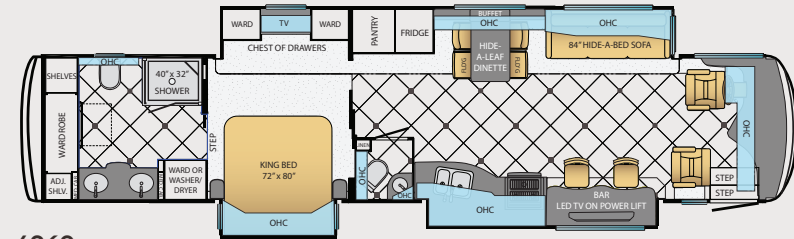

DUTCH STAR FLOOR PLANS

4364

4369

4372

4373

4374

FLOOR PLAN SPECIFICATIONS

Floor Plan	App. Overall Length	Width	App. Overall Height	Interior Width	Interior Height	Grey Tank	Sewage Tank	Water Tank	Propane Tank	Furnace
4364	43'9"	101.5"	12'10"	95.5"	84"	65 gal.	45 gal.	105 gal.	32 gal.	50,000 btu
4369	43'9"	101.5"	12'10"	95.5"	84"	65 gal.	45 gal.	105 gal.	32 gal.	50,000 btu
4372	43'9"	101.5"	12'10"	95.5"	84"	65 gal.	45 gal.	105 gal.	32 gal.	50,000 btu
4373	43'9"	101.5"	12'10"	95.5"	84"	65 gal.	45 gal.	105 gal.	32 gal.	50,000 btu
4374	43'9"	101.5"	12'10"	95.5"	84"	65 gal.	45 gal.	105 gal.	32 gal.	50,000 btu