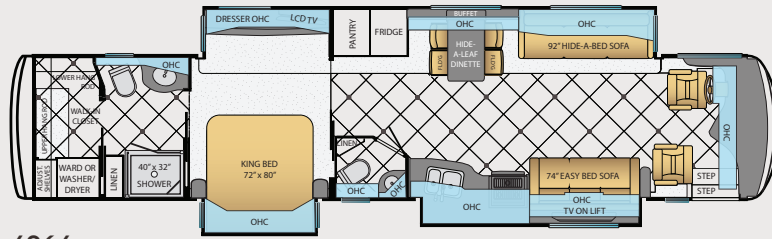

DUTCH STAR FLOOR PLANS

4364