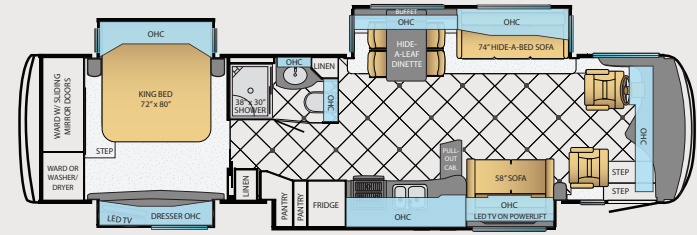

DUTCH STAR FLOOR PLANS

3736

3738

4018

4038

4360

FLOOR PLAN SPECIFICATIONS

Floor Plan	App. Overall Length	Width	App. Overall Height	Interior Width	Interior Height	Grey Tank	Sewage Tank	Water Tank	Propane Tank	Furnace
3736	37'11"	101.5"	12'7"	95.5"	84"	65 gal.	45 gal.	105 gal.	32 gal.	50,000 btu
3738	37'11"	101.5"	12'7"	95.5"	84"	65 gal.	45 gal.	105 gal.	32 gal.	50,000 btu
4018	40'9"	101.5"	12'8"	95.5"	84"	65 gal.	45 gal.	105 gal.	32 gal.	50,000 btu
4038	40'9"	101.5"	12'8"	95.5"	84"	65 gal.	45 gal.	105 gal.	32 gal.	50,000 btu
4360	43'9"	101.5"	12'10"	95.5"	84"	65 gal.	45 gal.	105 gal.	32 gal.	50,000 btu