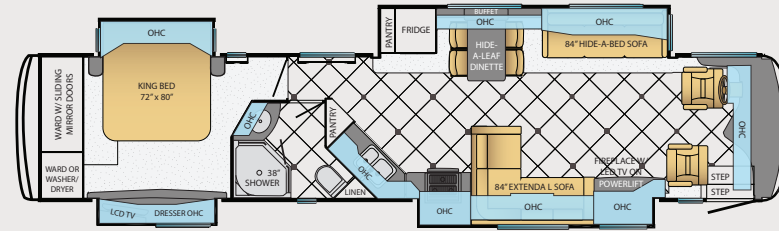

DUTCH STAR FLOOR PLANS

4364

4369

4372

4373

4374

FLOOR PLAN SPECIFICATIONS

Floor Plan	App. Overall Length	Width	App. Overall Height	Interior Width	Interior Height	Grey Tank	Sewage Tank	Water Tank	Propane Tank	Furnace
4364	43'9"	101.5"	12'10"	95.5"	84"	65 gal.	45 gal.	105 gal.	32 gal.	50,000 btu
4369	43'9"	101.5"	12'10"	95.5"	84"	65 gal.	45 gal.	105 gal.	32 gal.	50,000 btu
4372	43'9"	101.5"	12'10"	95.5"	84"	65 gal.	45 gal.	105 gal.	32 gal.	50,000 btu
4373	43'9"	101.5"	12'10"	95.5"	84"	65 gal.	45 gal.	105 gal.	32 gal.	50,000 btu
4374	43'9"	101.5"	12'10"	95.5"	84"	65 gal.	45 gal.	105 gal.	32 gal.	50,000 btu