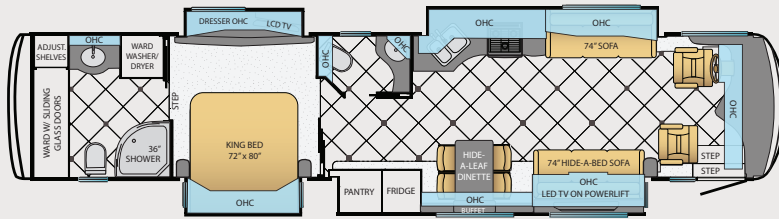

DUTCH STAR FLOOR PLANS

4364

4369

4372

4373

4374

FLOOR PLAN SPECIFICATIONS

Floor Plan	App. Overall Length	Width	App. Overall Height	Interior Width	Interior Height	Grey Tank	Sewage Tank	Water Tank	Propane Tank	Furnace
4364	43'9"	101.5"	12'10"	95.5"	84"	65 gal.	45 gal.	105 gal.	32 gal.	50,000 btu
4369	43'9"	101.5"	12'10"	95.5"	84"	65 gal.	45 gal.	105 gal.	32 gal.	50,000 btu
4372	43'9"	101.5"	12'10"	95.5"	84"	65 gal.	45 gal.	105 gal.	32 gal.	50,000 btu
4373	43'9"	101.5"	12'10"	95.5"	84"	65 gal.	45 gal.	105 gal.	32 gal.	50,000 btu
4374	43'9"	101.5"	12'10"	95.5"	84"	65 gal.	45 gal.	105 gal.	32 gal.	50,000 btu