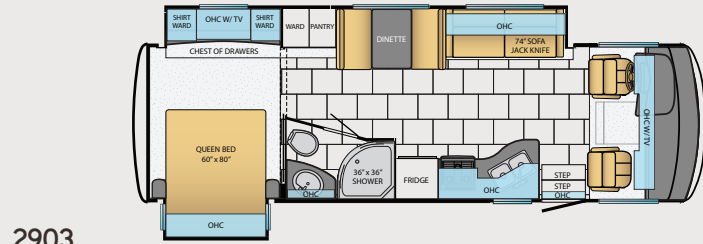

Inca Tan Interior

WOOD OPTIONS

Empire Maple with Glazed Doors

Bisque Maple with Glazed Doors

Hazelnut Exterior

Aztec Bronze Interior

Sienna Maple with Glazed Doors

BAY STAR FLOOR PLANS