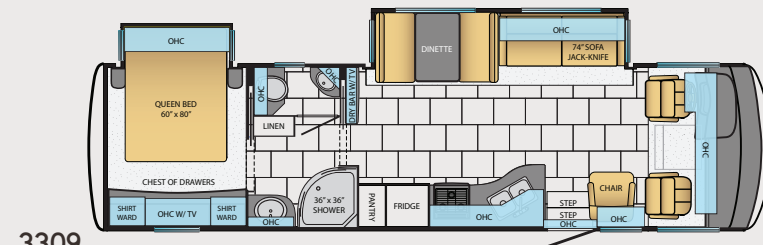

2903

3103

3124

3215

3308

3309

FLOOR PLAN SPECIFICATIONS

Floor Plan	App. Overall Length	Width	App. Overall Height	Interior Width	Interior Height	Grey Tank	Sewage Tank	Water Tank	Propane Tank	Furnace
2903	29' 10"	101.5"	12' 4"	95.5"	80"	60 gal.	40 gal.	75 gal.	25 gal.	40,000 btu
3103	30' 11"	101.5"	12' 4"	95.5"	80"	60 gal.	40 gal.	75 gal.	25 gal.	40,000 btu
3124	31' 11"	101.5"	12' 4"	95.5"	80"	60 gal.	40 gal.	75 gal.	25 gal.	40,000 btu
3215	32' 11"	101.5"	12' 4"	95.5"	80"	60 gal.	40 gal.	75 gal.	25 gal.	40,000 btu
3308	33' 11"	101.5"	12' 4"	95.5"	80"	60 gal.	40 gal.	75 gal.	25 gal.	46,000 btu
3309	33' 11"	101.5"	12' 4"	95.5"	80"	60 gal.	40 gal.	75 gal.	25 gal.	40,000 btu