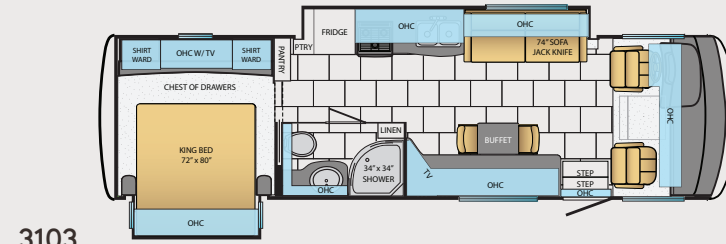

BAY STAR FLOOR PLANS

3103

FLOOR PLAN SPECIFICATIONS

Floor Plan	App. Overall Length	Width	App. Overall Height	Interior Width	Interior Height	Grey Tank	Sewage Tank	Water Tank	Propane Tank	Furnace
2903	29' 10"	101.5"	12' 4"	95.5"	80"	60 gal.	40 gal.	75 gal.	25 gal.	40,000 btu
3103	30' 11"	101.5"	12' 4"	95.5"	80"	60 gal.	40 gal.	75 gal.	25 gal.	40,000 btu
3124	31' 11"	101.5"	12' 4"	95.5"	80"	60 gal.	40 gal.	75 gal.	25 gal.	40,000 btu
3215	32' 11"	101.5"	12' 4"	95.5"	80"	60 gal.	40 gal.	75 gal.	25 gal.	40,000 btu
3308	33' 11"	101.5"	12' 4"	95.5"	80"	60 gal.	40 gal.	75 gal.	25 gal.	46,000 btu
3309	33' 11"	101.5"	12' 4"	95.5"	80"	60 gal.	40 gal.	75 gal.	25 gal.	40,000 btu