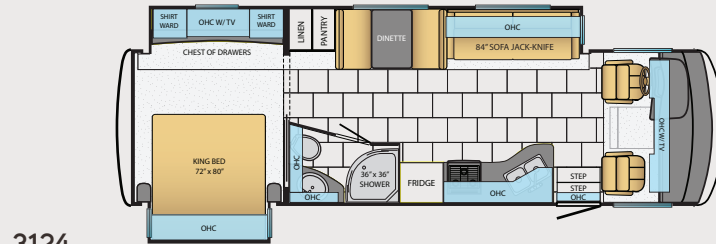

BAY STAR FLOOR PLANS

3124

FLOOR PLAN SPECIFICATIONS

Floor Plan	App. Overall Length	Width	App. Overall Height	Interior Width	Interior Height	Grey Tank	Sewage Tank	Water Tank	Propane Tank	Furnace
2903	29' 10"	101.5"	12' 4"	95.5"	80"	60 gal.	40 gal.	75 gal.	25 gal.	40,000 btu
3103	30' 11"	101.5"	12' 4"	95.5"	80"	60 gal.	40 gal.	75 gal.	25 gal.	40,000 btu
3124	31' 11"	101.5"	12' 4"	95.5"	80"	60 gal.	40 gal.	75 gal.	25 gal.	40,000 btu
3215	32' 11"	101.5"	12' 4"	95.5"	80"	60 gal.	40 gal.	75 gal.	25 gal.	40,000 btu
3308	33' 11"	101.5"	12' 4"	95.5"	80"	60 gal.	40 gal.	75 gal.	25 gal.	46,000 btu
3309	33' 11"	101.5"	12' 4"	95.5"	80"	60 gal.	40 gal.	75 gal.	25 gal.	40,000 btu