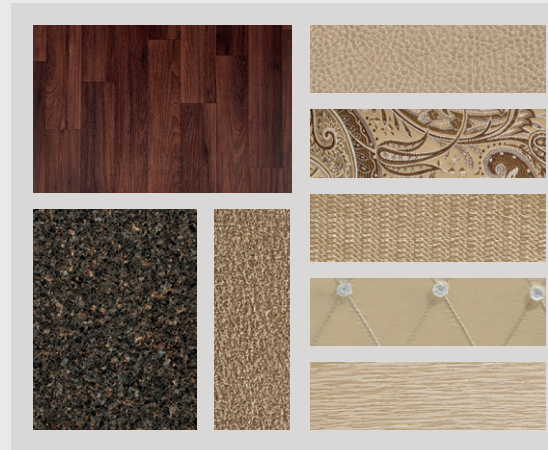

Inca Tan Interior

WOOD OPTIONS

Empire Maple with Glazed Doors

Bisque Maple with Glazed Doors

Hazelnut Exterior

Aztec Bronze Interior

Sienna Maple with Glazed Doors

BAY STAR FLOOR PLANS