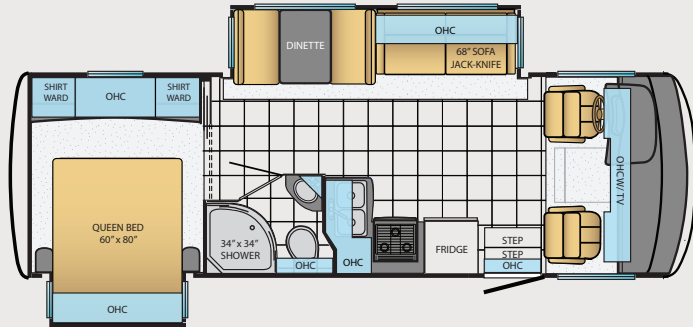

Coffee Interior

Sienna Maple with Glazed Doors

BAY STAR SPORT FLOOR PLANS

2702

2903

3220

3306

FLOOR PLAN SPECIFICATIONS