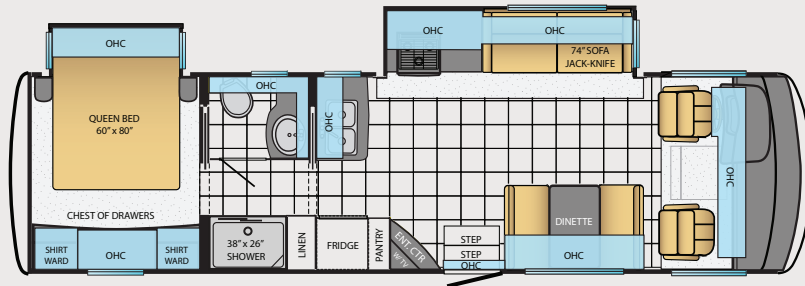

Coffee Interior

Sienna Maple with Glazed Doors

BAY STAR SPORT FLOOR PLANS

2702

2903

3220

3306

FLOOR PLAN SPECIFICATIONS