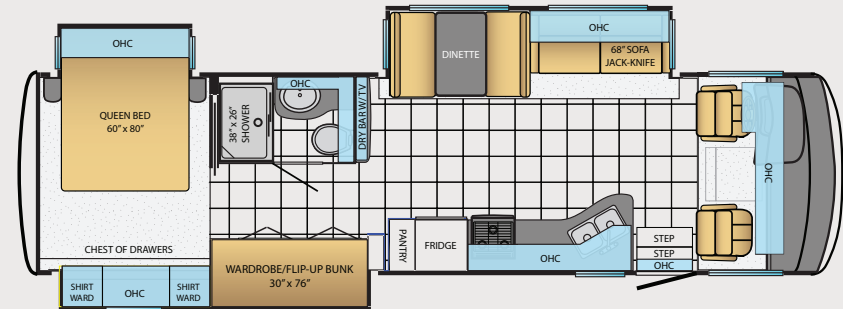

Coffee Interior

Sienna Maple with Glazed Doors

BAY STAR SPORT FLOOR PLANS

2702

2903

3220

3306

FLOOR PLAN SPECIFICATIONS