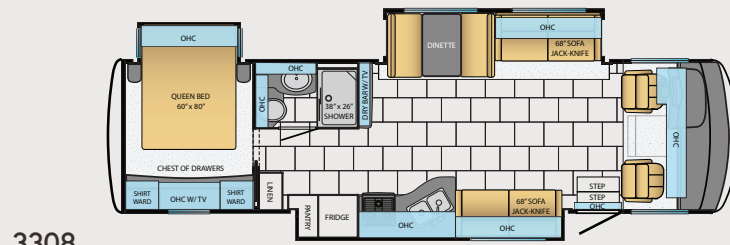

2903

3103

3124

3215

3308

3309

FLOOR PLAN SPECIFICATIONS

Floor Plan	App. Overall Length	Width	App. Overall Height	Interior Width	Interior Height	Grey Tank	Sewage Tank	Water Tank	Propane Tank	Furnace
2903	29' 10"	101.5"	12' 4"	95.5"	80"	60 gal.	40 gal.	75 gal.	25 gal.	40,000 btu
3103	30' 11"	101.5"	12' 4"	95.5"	80"	60 gal.	40 gal.	75 gal.	25 gal.	40,000 btu
3124	31' 11"	101.5"	12' 4"	95.5"	80"	60 gal.	40 gal.	75 gal.	25 gal.	40,000 btu
3215	32' 11"	101.5"	12' 4"	95.5"	80"	60 gal.	40 gal.	75 gal.	25 gal.	40,000 btu
3308	33' 11"	101.5"	12' 4"	95.5"	80"	60 gal.	40 gal.	75 gal.	25 gal.	46,000 btu
3309	33' 11"	101.5"	12' 4"	95.5"	80"	60 gal.	40 gal.	75 gal.	25 gal.	40,000 btu