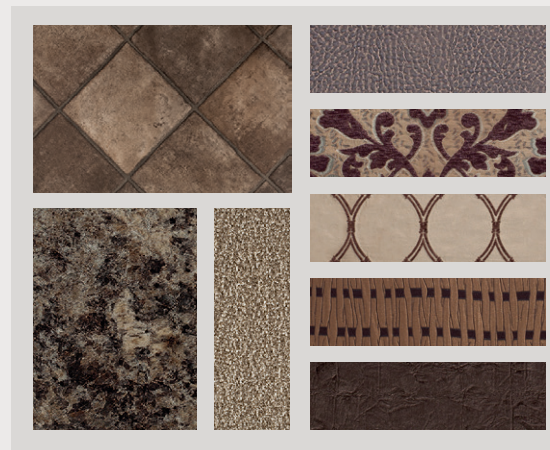

BAYSTAR SPORT EXTERIOR DÉCOR

Onyx Exterior/Optional Paint

BAYSTAR SPORT INTERIOR DÉCOR

Carbon Interior

WOOD OPTIONS

Empire Maple with Glazed Doors

Bisque Maple with Glazed Doors

Sahara Exterior/Optional Paint

Coffee Interior

Sienna Maple with Glazed Doors

BAY STAR SPORT FLOOR PLANS

2702

2903

3220

3306

FLOOR PLAN SPECIFICATIONS