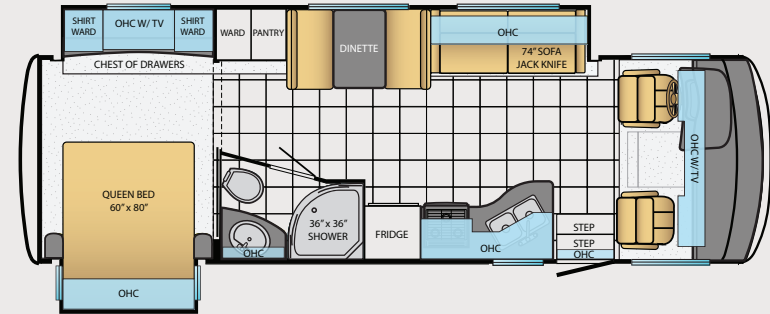

Coffee Interior

Sienna Maple with Glazed Doors

BAY STAR SPORT FLOOR PLANS

2702

2903

3220

3306

FLOOR PLAN SPECIFICATIONS