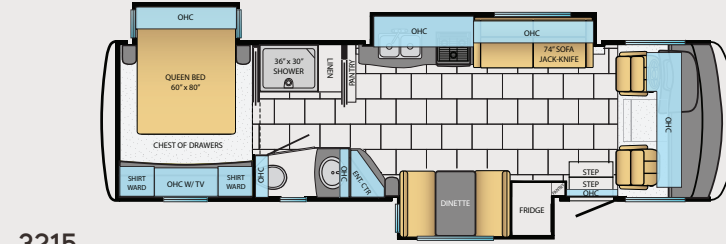

BAY STAR FLOOR PLANS

3215

FLOOR PLAN SPECIFICATIONS

Floor Plan	App. Overall Length	Width	App. Overall Height	Interior Width	Interior Height	Grey Tank	Sewage Tank	Water Tank	Propane Tank	Furnace
2903	29' 10"	101.5"	12' 4"	95.5"	80"	60 gal.	40 gal.	75 gal.	25 gal.	40,000 btu
3103	30' 11"	101.5"	12' 4"	95.5"	80"	60 gal.	40 gal.	75 gal.	25 gal.	40,000 btu
3124	31' 11"	101.5"	12' 4"	95.5"	80"	60 gal.	40 gal.	75 gal.	25 gal.	40,000 btu
3215	32' 11"	101.5"	12' 4"	95.5"	80"	60 gal.	40 gal.	75 gal.	25 gal.	40,000 btu
3308	33' 11"	101.5"	12' 4"	95.5"	80"	60 gal.	40 gal.	75 gal.	25 gal.	46,000 btu
3309	33' 11"	101.5"	12' 4"	95.5"	80"	60 gal.	40 gal.	75 gal.	25 gal.	40,000 btu