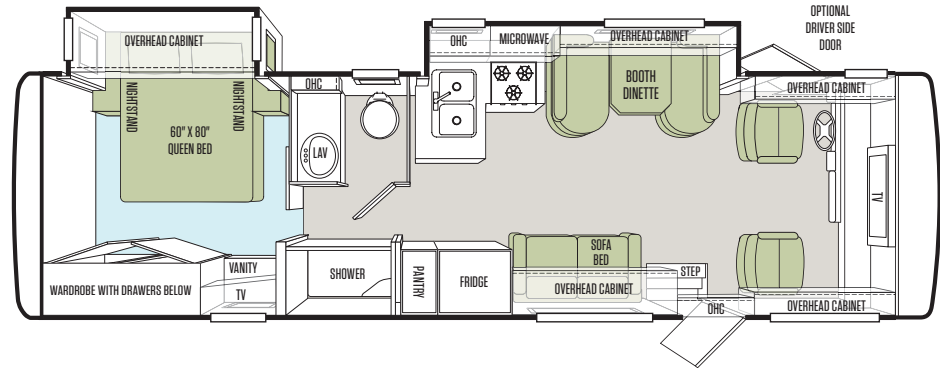

FLOOR PLANS

Spacious and tailor-made to suit.

Floor plans in the 2014 Allegro allow you the flexibility to expand lodging capacity by adding compact bunk beds or a plush chaise sofa bed. No matter which options you choose, you'll have room for all your things thanks to Tiffin's Store-It-All™ Assurance. To completely customize your coach, personalize interiors with your choice of fabrics and finishes, each with matching window valences, solid wood cabinet fascias, and standard solid surface countertops.

TIFFIN INNOVATION: EXTRAORDINAIRE™ AC SYSTEM

The interior ambiance in your Tiffin coach is enhanced by a state-of-the-art heating and cooling method, developed by Tiffin engineers for exclusive use in our luxury coaches. Modeled on residential-style systems, it uses adjustable registers and return vents placed the length of the ceiling to keep the airflow moving in a circular pattern to maintain your desired interior temperature. Whisper quiet and incredibly efficient, it easily lives up to its name — Extraordinaire.

30 GA