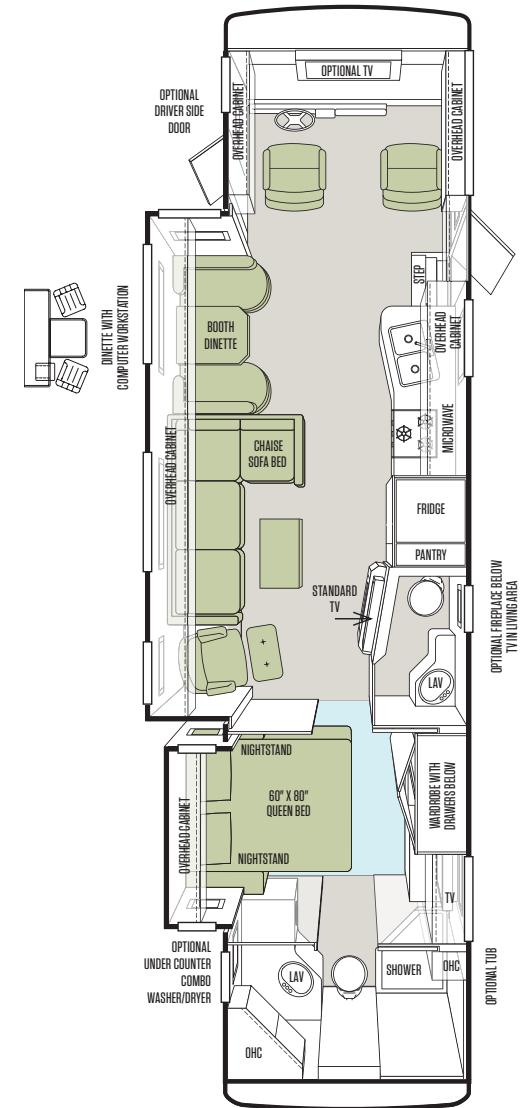

TAKE A CLOSER LOOK AT OUR INNOVATIVE AC SYSTEM

30 GA

31 SA

32 CA

FLOOR PLANS

34 TGA

35 QBA

36 LA

COMFORT

With 7' ceilings and floor plans up to 36', the living quarters of your 2014 Allegro offer plenty of elbow room for all aboard. A booth dinette with picture window on the passenger side, typically the direction in campgrounds with the best view, comes standard, creating a scenic nook for morning coffee. At day's end, an optional fireplace in the midsection makes a cozy centerpiece for after-dinner conversation. For extra seating, driver and passenger chairs pivot around to join the living area.