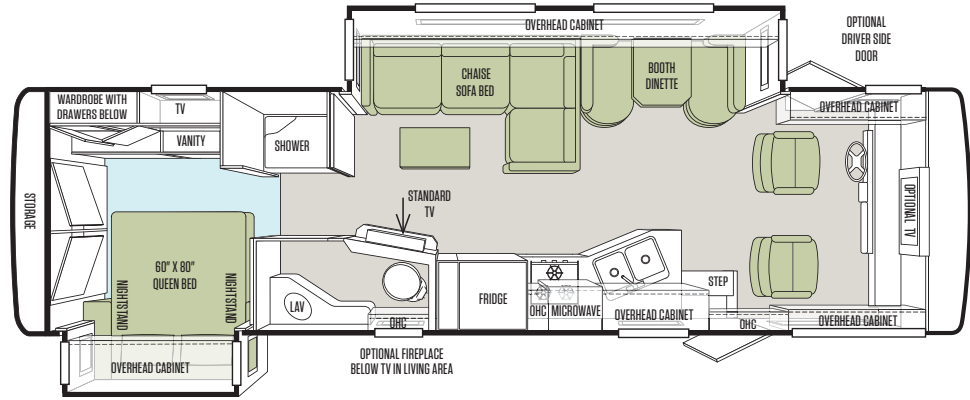

FLOOR PLANS

Spacious and tailor-made to suit.

Floor plans in the 2014 Allegro allow you the flexibility to expand lodging capacity by adding compact bunk beds or a plush chaise sofa bed. No matter which options you choose, you'll have room for all your things thanks to Tiffin's Store-It-All™ Assurance. To completely customize your coach, personalize interiors with your choice of fabrics and finishes, each with matching window valences, solid wood cabinet fascias, and standard solid surface countertops.

TIFFIN INNOVATION: EXTRAORDINAIRE™ AC SYSTEM

The interior ambiance in your Tiffin coach is enhanced by a state-of-the-art heating and cooling method, developed by Tiffin engineers for exclusive use in our luxury coaches. Modeled on residential-style systems, it uses adjustable registers and return vents placed the length of the ceiling to keep the airflow moving in a circular pattern to maintain your desired interior temperature. Whisper quiet and incredibly efficient, it easily lives up to its name — Extraordinaire.

31 SA