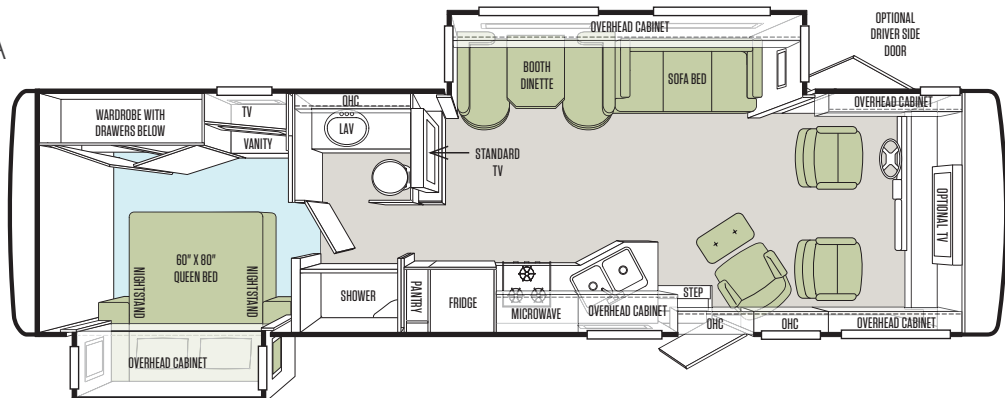

FLOOR PLANS

Spacious and tailor-made to suit.

Floor plans in the 2014 Allegro allow you the flexibility to expand lodging capacity by adding compact bunk beds or a plush chaise sofa bed. No matter which options you choose, you'll have room for all your things thanks to Tiffin's Store-It-All™ Assurance. To completely customize your coach, personalize interiors with your choice of fabrics and finishes, each with matching window valences, solid wood cabinet fascias, and standard solid surface countertops.

TIFFIN INNOVATION: EXTRAORDINAIRE™ AC SYSTEM

The interior ambiance in your Tiffin coach is enhanced by a state-of-the-art heating and cooling method, developed by Tiffin engineers for exclusive use in our luxury coaches. Modeled on residential-style systems, it uses adjustable registers and return vents placed the length of the ceiling to keep the airflow moving in a circular pattern to maintain your desired interior temperature. Whisper quiet and incredibly efficient, it easily lives up to its name — Extraordinaire.

32 CA