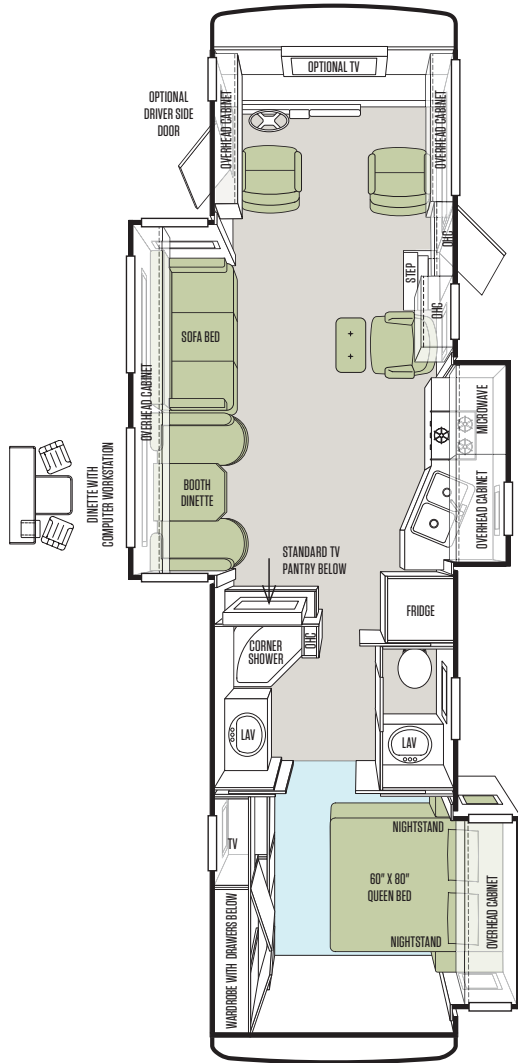

TAKE A CLOSER LOOK AT OUR INNOVATIVE AC SYSTEM

30 GA

31 SA

32 CA

FLOOR PLANS

34 TGA

35 QBA

36 LA

COMFORT

With 7' ceilings and floor plans up to 36', the living quarters of your 2014 Allegro offer plenty of elbow room for all aboard. A booth dinette with picture window on the passenger side, typically the direction in campgrounds with the best view, comes standard, creating a scenic nook for morning coffee. At day's end, an optional fireplace in the midsection makes a cozy centerpiece for after-dinner conversation. For extra seating, driver and passenger chairs pivot around to join the living area.