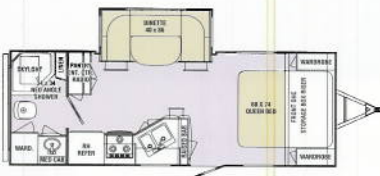

ALUMA-LITE ULTRA

HOLIDAY RAMBLER

CONSTRUCTED FOR THE LONG HAUL

The Aluma-Lite Ultra Travel Trailer is built for family fun and easy towing! Constructed for the long haul, Aluma-Lite Ultra features a six-sided welded aluminum frame, high gloss gel coat exterior and dark tinted frameless windows. The residential-inspired interior offers stained hardwood cabinetry, arched ceilings, private bathrooms, entertainment centers, and enormous galleys. Make the Aluma-Lite Ultra Travel Trailer your home away from home.

187QB

207DS