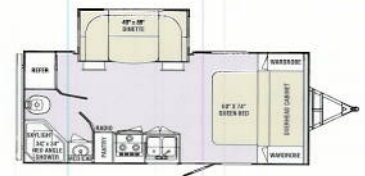

ALUMA-LITE ULTRA

HOLIDAY RAMBLER

CONSTRUCTED FOR THE LONG HAUL

The Aluma-Lite Ultra Travel Trailer is built for family fun and easy towing! Constructed for the long haul, Aluma-Lite Ultra features a six-sided welded aluminum frame, high gloss gel coat exterior and dark tinted frameless windows. The residential-inspired interior offers stained hardwood cabinetry, arched ceilings, private bathrooms, entertainment centers, and enormous galleys. Make the Aluma-Lite Ultra Travel Trailer your home away from home.

187QB

207S