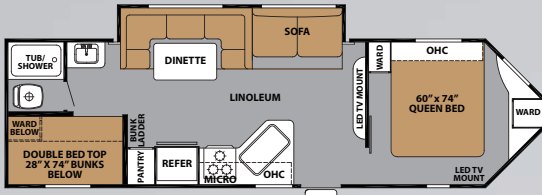

CLASSIC TRAVEL TRAILERS

28VCBH

Optional outside kitchen available.

Optional outside kitchen available.

Optional outside kitchen available.

CLASSIC FIFTH WHEEL

V-design fifth wheels work in short bed trucks without the use of a slider hitch.

Exterior LED lighting looks cool and makes your V-Cross Classic stand out at the camp site.