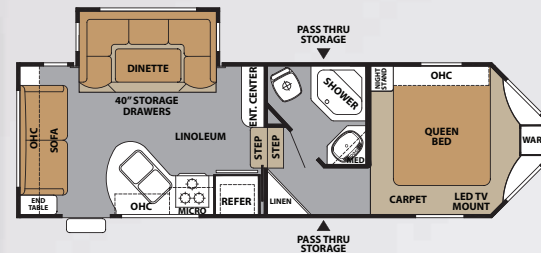

245VCRD

V-design fifth wheels work in short bed trucks without the use of a slider hitch.