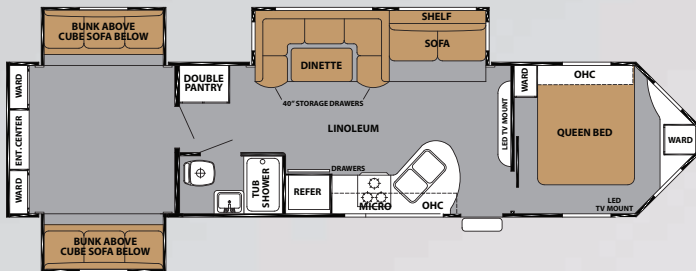

T32VTSB

Optional outside kitchen available.

CLASSIC FIFTH WHEEL