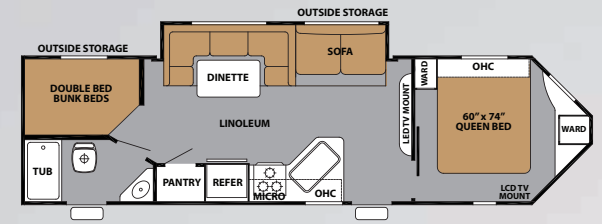

CLASSIC TRAVEL TRAILERS

27VCDBH

Optional outside kitchen available.

Optional outside kitchen available.

Optional outside kitchen available.

CLASSIC FIFTH WHEEL

V-design fifth wheels work in short bed trucks without the use of a slider hitch.

Exterior LED lighting looks cool and makes your V-Cross Classic stand out at the camp site.