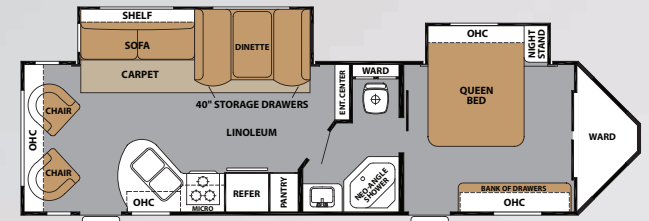

CLASSIC TRAVEL TRAILERS

29VCRLS

Optional outside kitchen available.

Optional outside kitchen available.

Optional outside kitchen available.

CLASSIC FIFTH WHEEL

V-design fifth wheels work in short bed trucks without the use of a slider hitch.

Exterior LED lighting looks cool and makes your V-Cross Classic stand out at the camp site.