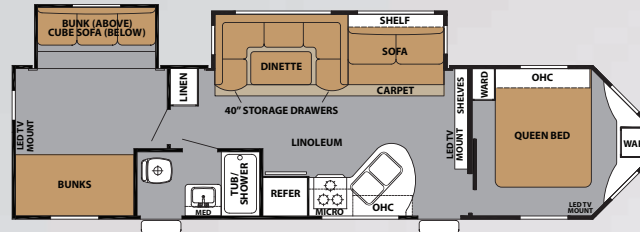

**28VRBK** This spacious bathroom with a large neo-angle shower and pedal flush toilet is designed with plenty of cabinets to store linens and toiletries.

**30VCBHS** The kitchen and living areas in the 30VCBHS have amazing living space and storage. The innovative V-Cross dinette offers optional 40" drawers under the seats and corner cushion backs to create the most comfortable and functional dinette available!

# CLASSIC TRAVEL TRAILERS

27VCFK

27VCDBH

28VCBH

28VRBK

29VCRLS

31VFBKS

Optional outside kitchen available.