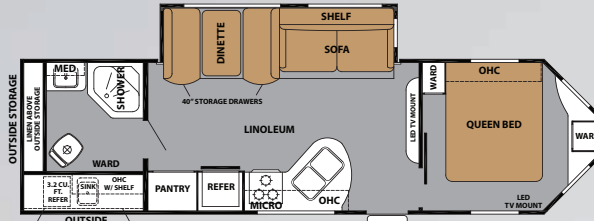

**28VRBK** This spacious bathroom with a large neo-angle shower and pedal flush toilet is designed with plenty of cabinets to store linens and toiletries.

**30VCBHS** The kitchen and living areas in the 30VCBHS have amazing living space and storage. The innovative V-Cross dinette offers optional 40" drawers under the seats and corner cushion backs to create the most comfortable and functional dinette available!

# CLASSIC TRAVEL TRAILERS

27VCFK

27VCDBH

28VCBH

28VRBK

29VCRLS

31VFBKS

Optional outside kitchen available.