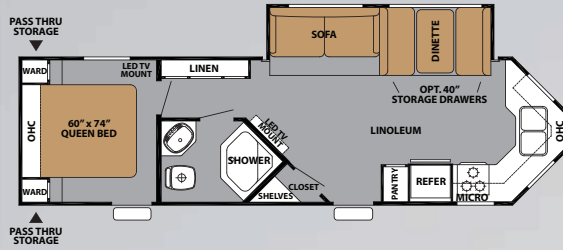

CLASSIC TRAVEL TRAILERS

27VCFK