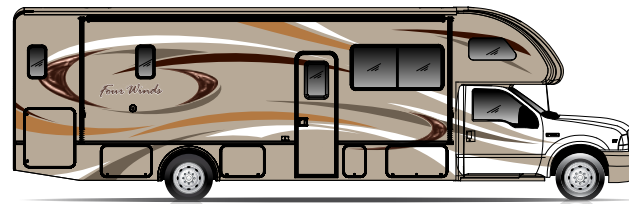

INTERIOR DECOR

BRONZE ALLOY HD-MAX™