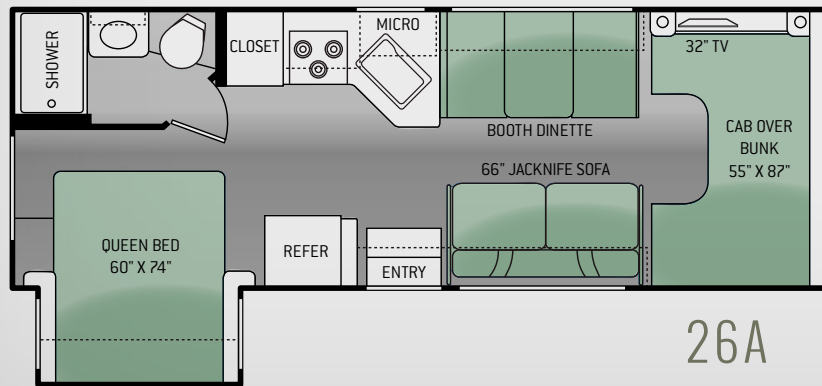

FOUR WINDS FLOOR PLANS

MULTIPLE FLOOR PLAN LAYOUTS WILL HELP YOU FIND JUST THE RIGHT FIT FOR YOUR LIFESTYLE. WHETHER IT IS SMALL AND COMPACT, OR LARGE AND ROOMY, THERE'S A FOUR WINDS THAT FITS THE BILL. EVERY MODEL IS DESIGNED WITH THE END USER IN MIND, HELPING TO CONCENTRATE AND CAPITALIZE ON LIVING, SLEEPING AND STORAGE SPACE.

26A