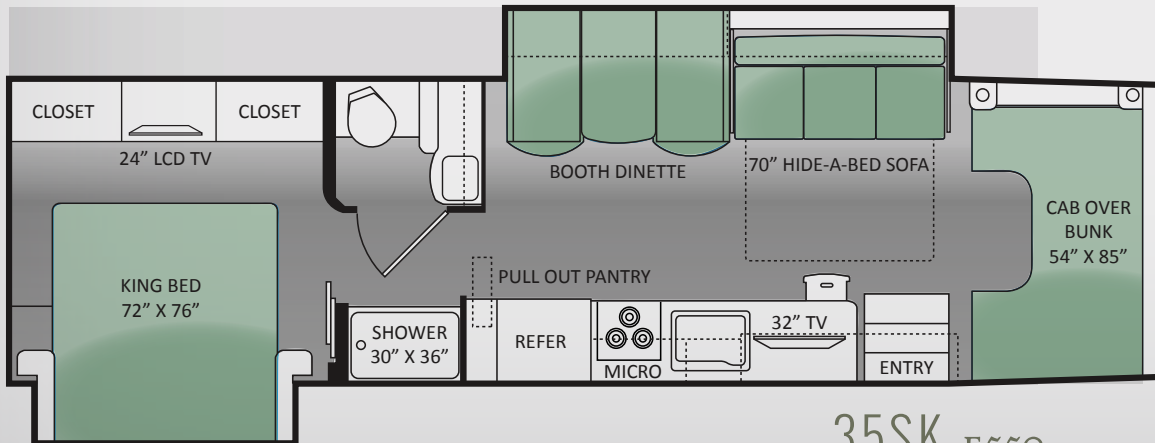

31W

FOUR WINDS	22E	23U	24C	26A	28F	28Z	31E	31L	31W
Chassis (Ford/Chevy)	Ford / Chevy	Ford / Chevy	Ford / Chevy	Ford / Chevy	Ford	Ford	Ford	Ford	Ford
Gross Vehicle (GVWR)	12,500 / 12,300	12,500 / 12,300	12,500 / 12,300	12,500 / 12,300	14,500	14,500	14,500	14,500	14,500
Gross Combined (GCWR)	18,500 / 16,000	18,500 / 16,000	18,500 / 16,000	18,500 / 16,000	22,000	22,000	22,000	22,000	22,000
Wheel Base	158" / 159"	158" / 159"	168" / 169"	183" / 184"	212"	212"	223"	223"	223"
Exterior Length (w/o ladder)	23'-11" / 24'-5"	24'-10" / 25'-4"	24'-11" / 25'-5"	27' / 27'-7"	29'-7"	29'-11"	32'-7"	32'-7"	32'-2"
Exterior Height (w/ AC)	10'-10"	10'-10"	10'-10"	10'-10"	10'-10"	10'-10"	10'-10"	10'-10"	10'-10"
Exterior Width (w/o mirrors)	99"	99"	99"	99"	99"	99"	99"	99"	99"
Interior Height (living area)	77" - 82"	82"	77" - 82"	82"	82"	82"	82"	82"	77" - 82"
Awning Size	15'	15'	16'	11'	14'-9"	14'	16'	16'	16'
Fuel (gal)	55 / 57	55 / 57	55 / 57	55 / 57	55	55	55	55	55
LPG (lbs)	40.9	40.9	40.9	40.9	40.9	40.9	40.9	40.9	40.9
Fresh/Waste/Grey Water (gal)	50 / 24.5 / 37	40 / 24.5 / 38.5	40 / 24.5 / 38.5	40 / 26 / 26	40/32/26	40 / 26 / 32	40 / 28 / 28	40 / 31 / 29	40 / 28 / 28
Water Heater (gal)	6	6	6	6	6	6	6	6	6
Furnace (BTUs)	20,000	20,000	20,000	30,000	30,000	30,000	30,000	30,000	30,000
Exterior Storage Capacity (cu. ft.)	52.3	69.5	49.2	40	42.7	98.3	52.8	65.9	57.3

33SW F550

35SK F550

SUPER C	33SW	35SK
Chassis	Ford	Ford
Gross Vehicle (GVWR)	19,500	19,500
Gross Combined (GCWR)	35,000	35,000
Wheel Base	255"	255"
Exterior Length (w/o ladder)*	34' - 6"	36' - 2"
Exterior Height (w/ AC)	11' 7"	11' 7"
Exterior Width (w/o mirrors)	99"	99"
Interior Height	82"	82"
Awning Size	20'	16'
Fuel (gallons)	68	68
LPG (lbs)	68.2	68.2
Fresh Water (gal)	75	75
Waste Water (gal)	40	40
Grey Water (gal)	47	40
Water Heater (gal)	6	6
Furnace (BTUs)	30,000	30,000
Exterior Storage Capacity (cu. ft.)	133	164