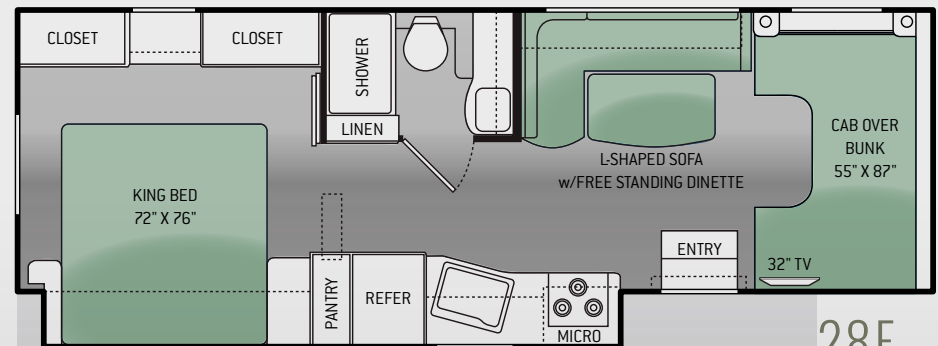

22E

23U

24C

26A

28F

28Z

31E

31L

31W

FOUR WINDS	22E	23U	24C	26A	28F	28Z	31E	31L	31W
Chassis (Ford/Chevy)	Ford / Chevy	Ford / Chevy	Ford / Chevy	Ford / Chevy	Ford	Ford	Ford	Ford	Ford
Gross Vehicle (GVWR)	12,500 / 12,300	12,500 / 12,300	12,500 / 12,300	12,500 / 12,300	14,500	14,500	14,500	14,500	14,500
Gross Combined (GCWR)	18,500 / 16,000	18,500 / 16,000	18,500 / 16,000	18,500 / 16,000	22,000	22,000	22,000	22,000	22,000
Wheel Base	158" / 159"	158" / 159"	168" / 169"	183" / 184"	212"	212"	223"	223"	223"
Exterior Length (w/o ladder)	23'-11" / 24'-5"	24'-10" / 25'-4"	24'-11" / 25'-5"	27' / 27'-7"	29'-7"	29'-11"	32'-7"	32'-7"	32'-2"
Exterior Height (w/ AC)	10'-10"	10'-10"	10'-10"	10'-10"	10'-10"	10'-10"	10'-10"	10'-10"	10'-10"
Exterior Width (w/o mirrors)	99"	99"	99"	99"	99"	99"	99"	99"	99"
Interior Height (living area)	77" - 82"	82"	77" - 82"	82"	82"	82"	82"	82"	77" - 82"
Awning Size	15'	15'	16'	11'	14'-9"	14'	16'	16'	16'
Fuel (gal)	55 / 57	55 / 57	55 / 57	55 / 57	55	55	55	55	55
LPG (lbs)	40.9	40.9	40.9	40.9	40.9	40.9	40.9	40.9	40.9
Fresh/Waste/Grey Water (gal)	50 / 24.5 / 37	40 / 24.5 / 38.5	40 / 24.5 / 38.5	40 / 26 / 26	40/32/26	40 / 26 / 32	40 / 28 / 28	40 / 31 / 29	40 / 28 / 28
Water Heater (gal)	6	6	6	6	6	6	6	6	6
Furnace (BTUs)	20,000	20,000	20,000	30,000	30,000	30,000	30,000	30,000	30,000
Exterior Storage Capacity (cu. ft.)	52.3	69.5	49.2	40	42.7	98.3	52.8	65.9	57.3

33SW F550

35SK F550

SUPER C	33SW	35SK
Chassis	Ford	Ford
Gross Vehicle (GVWR)	19,500	19,500
Gross Combined (GCWR)	35,000	35,000
Wheel Base	255"	255"
Exterior Length (w/o ladder)*	34' - 6"	36' - 2"
Exterior Height (w/ AC)	11' 7"	11' 7"
Exterior Width (w/o mirrors)	99"	99"
Interior Height	82"	82"
Awning Size	20'	16'
Fuel (gallons)	68	68
LPG (lbs)	68.2	68.2
Fresh Water (gal)	75	75
Waste Water (gal)	40	40
Grey Water (gal)	47	40
Water Heater (gal)	6	6
Furnace (BTUs)	30,000	30,000
Exterior Storage Capacity (cu. ft.)	133	164