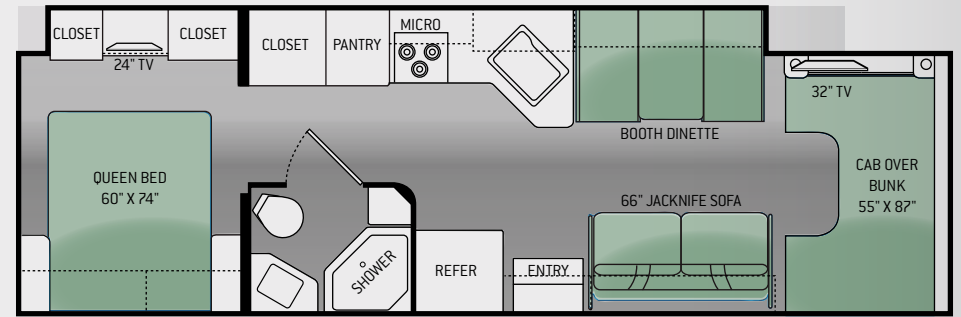

31W

FOUR WINDS	22E	23U	24C	26A	28F	28Z	31E	31L	31W
Chassis (Ford/Chevy)	Ford / Chevy	Ford / Chevy	Ford / Chevy	Ford / Chevy	Ford	Ford	Ford	Ford	Ford
Gross Vehicle (GVWR)	12,500 / 12,300	12,500 / 12,300	12,500 / 12,300	12,500 / 12,300	14,500	14,500	14,500	14,500	14,500
Gross Combined (GCWR)	18,500 / 16,000	18,500 / 16,000	18,500 / 16,000	18,500 / 16,000	22,000	22,000	22,000	22,000	22,000
Wheel Base	158" / 159"	158" / 159"	168" / 169"	183" / 184"	212"	212"	223"	223"	223"
Exterior Length (w/o ladder)	23'-11" / 24'-5"	24'-10" / 25'-4"	24'-11" / 25'-5"	27' / 27'-7"	29'-7"	29'-11"	32'-7"	32'-7"	32'-2"
Exterior Height (w/ AC)	10'-10"	10'-10"	10'-10"	10'-10"	10'-10"	10'-10"	10'-10"	10'-10"	10'-10"
Exterior Width (w/o mirrors)	99"	99"	99"	99"	99"	99"	99"	99"	99"
Interior Height (living area)	77" - 82"	82"	77" - 82"	82"	82"	82"	82"	82"	77" - 82"
Awning Size	15'	15'	16'	11'	14'-9"	14'	16'	16'	16'
Fuel (gal)	55 / 57	55 / 57	55 / 57	55 / 57	55	55	55	55	55
LPG (lbs)	40.9	40.9	40.9	40.9	40.9	40.9	40.9	40.9	40.9
Fresh/Waste/Grey Water (gal)	50 / 24.5 / 37	40 / 24.5 / 38.5	40 / 24.5 / 38.5	40 / 26 / 26	40/32/26	40 / 26 / 32	40 / 28 / 28	40 / 31 / 29	40 / 28 / 28
Water Heater (gal)	6	6	6	6	6	6	6	6	6
Furnace (BTUs)	20,000	20,000	20,000	30,000	30,000	30,000	30,000	30,000	30,000
Exterior Storage Capacity (cu. ft.)	52.3	69.5	49.2	40	42.7	98.3	52.8	65.9	57.3