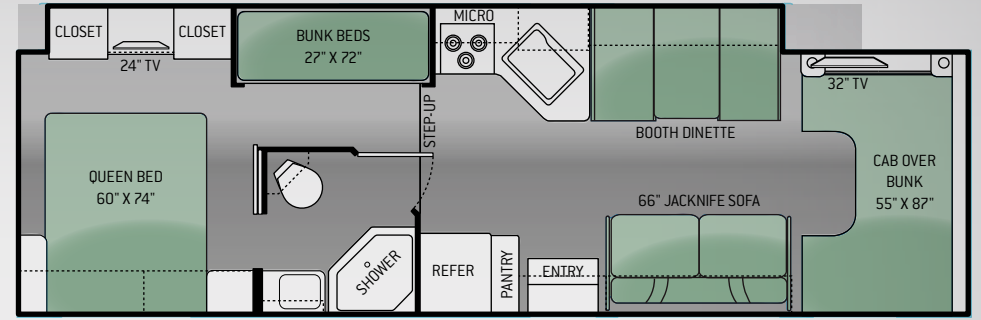

31E

FOUR WINDS	22E	23U	24C	26A	28F	28Z	31E	31L	31W
Chassis (Ford/Chevy)	Ford / Chevy	Ford / Chevy	Ford / Chevy	Ford / Chevy	Ford	Ford	Ford	Ford	Ford
Gross Vehicle (GVWR)	12,500 / 12,300	12,500 / 12,300	12,500 / 12,300	12,500 / 12,300	14,500	14,500	14,500	14,500	14,500
Gross Combined (GCWR)	18,500 / 16,000	18,500 / 16,000	18,500 / 16,000	18,500 / 16,000	22,000	22,000	22,000	22,000	22,000
Wheel Base	158" / 159"	158" / 159"	168" / 169"	183" / 184"	212"	212"	223"	223"	223"
Exterior Length (w/o ladder)	23'-11" / 24'-5"	24'-10" / 25'-4"	24'-11" / 25'-5"	27' / 27'-7"	29'-7"	29'-11"	32'-7"	32'-7"	32'-2"
Exterior Height (w/ AC)	10'-10"	10'-10"	10'-10"	10'-10"	10'-10"	10'-10"	10'-10"	10'-10"	10'-10"
Exterior Width (w/o mirrors)	99"	99"	99"	99"	99"	99"	99"	99"	99"
Interior Height (living area)	77" - 82"	82"	77" - 82"	82"	82"	82"	82"	82"	77" - 82"
Awning Size	15'	15'	16'	11'	14'-9"	14'	16'	16'	16'
Fuel (gal)	55 / 57	55 / 57	55 / 57	55 / 57	55	55	55	55	55
LPG (lbs)	40.9	40.9	40.9	40.9	40.9	40.9	40.9	40.9	40.9
Fresh/Waste/Grey Water (gal)	50 / 24.5 / 37	40 / 24.5 / 38.5	40 / 24.5 / 38.5	40 / 26 / 26	40/32/26	40 / 26 / 32	40 / 28 / 28	40 / 31 / 29	40 / 28 / 28
Water Heater (gal)	6	6	6	6	6	6	6	6	6
Furnace (BTUs)	20,000	20,000	20,000	30,000	30,000	30,000	30,000	30,000	30,000
Exterior Storage Capacity (cu. ft.)	52.3	69.5	49.2	40	42.7	98.3	52.8	65.9	57.3