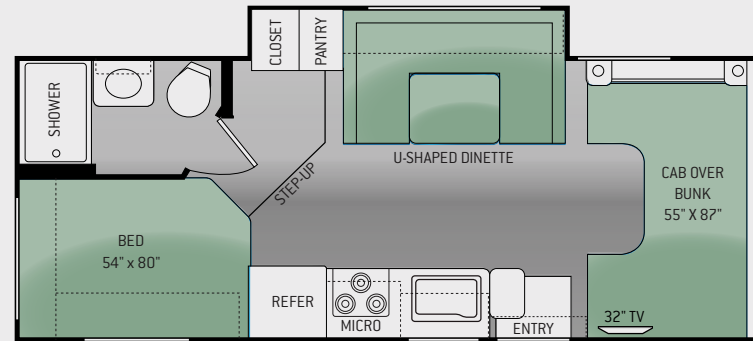

FOUR WINDS FLOOR PLANS

MULTIPLE FLOOR PLAN LAYOUTS WILL HELP YOU FIND JUST THE RIGHT FIT FOR YOUR LIFESTYLE. WHETHER IT IS SMALL AND COMPACT, OR LARGE AND ROOMY, THERE'S A FOUR WINDS THAT FITS THE BILL. EVERY MODEL IS DESIGNED WITH THE END USER IN MIND, HELPING TO CONCENTRATE AND CAPITALIZE ON LIVING, SLEEPING AND STORAGE SPACE.

24C