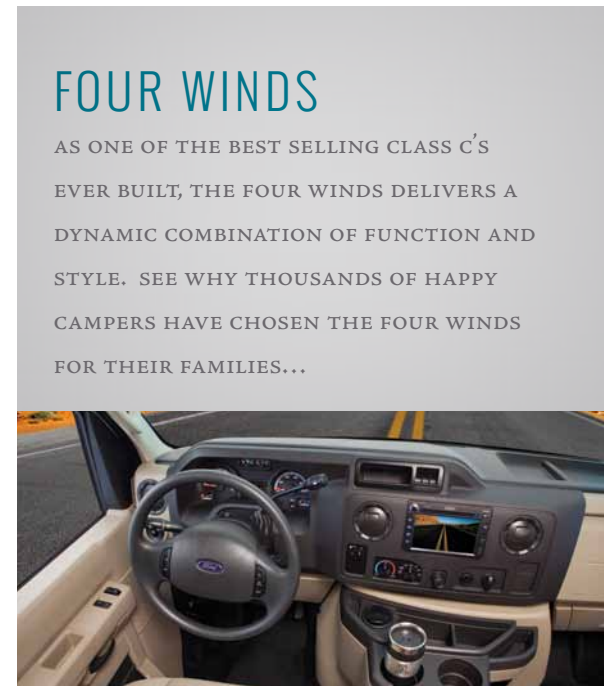

FOUR WINDS

AS ONE OF THE BEST SELLING CLASS C'S EVER BUILT, THE FOUR WINDS DELIVERS A DYNAMIC COMBINATION OF FUNCTION AND STYLE. SEE WHY THOUSANDS OF HAPPY CAMPERS HAVE CHOSEN THE FOUR WINDS FOR THEIR FAMILIES...