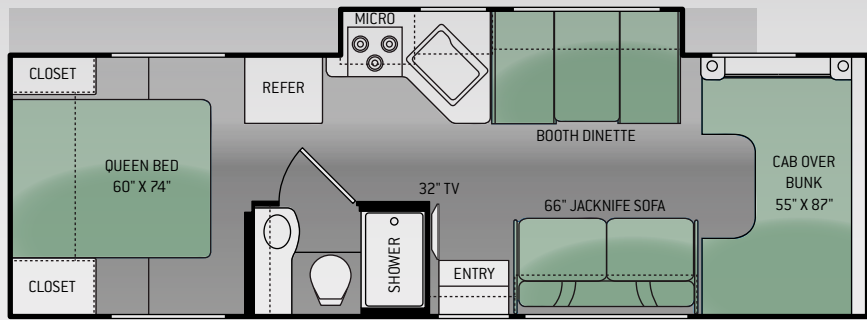

22E

23U

24C

26A

28F

28Z

31E

31L

31W

FOUR WINDS	22E	23U	24C	26A	28F	28Z	31E	31L	31W
Chassis (Ford/Chevy)	Ford / Chevy	Ford / Chevy	Ford / Chevy	Ford / Chevy	Ford	Ford	Ford	Ford	Ford
Gross Vehicle (GVWR)	12,500 / 12,300	12,500 / 12,300	12,500 / 12,300	12,500 / 12,300	14,500	14,500	14,500	14,500	14,500
Gross Combined (GCWR)	18,500 / 16,000	18,500 / 16,000	18,500 / 16,000	18,500 / 16,000	22,000	22,000	22,000	22,000	22,000
Wheel Base	158" / 159"	158" / 159"	168" / 169"	183" / 184"	212"	212"	223"	223"	223"
Exterior Length (w/o ladder)	23'-11" / 24'-5"	24'-10" / 25'-4"	24'-11" / 25'-5"	27' / 27'-7"	29'-7"	29'-11"	32'-7"	32'-7"	32'-2"
Exterior Height (w/ AC)	10'-10"	10'-10"	10'-10"	10'-10"	10'-10"	10'-10"	10'-10"	10'-10"	10'-10"
Exterior Width (w/o mirrors)	99"	99"	99"	99"	99"	99"	99"	99"	99"
Interior Height (living area)	77" - 82"	82"	77" - 82"	82"	82"	82"	82"	82"	77" - 82"
Awning Size	15'	15'	16'	11'	14'-9"	14'	16'	16'	16'
Fuel (gal)	55 / 57	55 / 57	55 / 57	55 / 57	55	55	55	55	55
LPG (lbs)	40.9	40.9	40.9	40.9	40.9	40.9	40.9	40.9	40.9
Fresh/Waste/Grey Water (gal)	50 / 24.5 / 37	40 / 24.5 / 38.5	40 / 24.5 / 38.5	40 / 26 / 26	40/32/26	40 / 26 / 32	40 / 28 / 28	40 / 31 / 29	40 / 28 / 28
Water Heater (gal)	6	6	6	6	6	6	6	6	6
Furnace (BTUs)	20,000	20,000	20,000	30,000	30,000	30,000	30,000	30,000	30,000
Exterior Storage Capacity (cu. ft.)	52.3	69.5	49.2	40	42.7	98.3	52.8	65.9	57.3