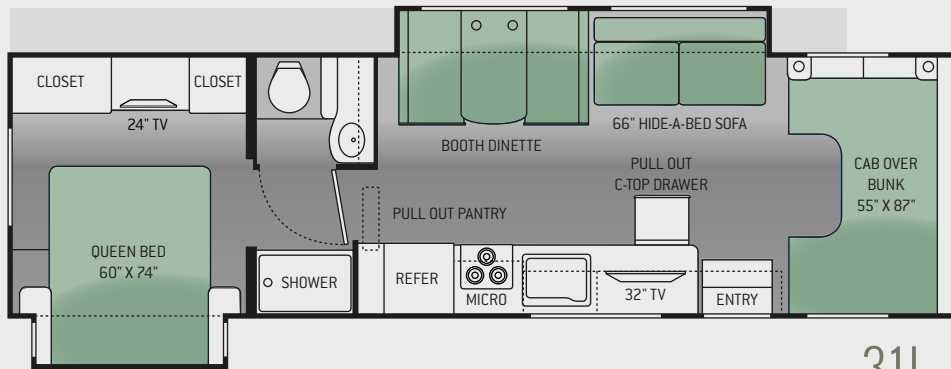

31L

FOUR WINDS	22E	23U	24C	26A	28F	28Z	31E	31L	31W
Chassis (Ford/Chevy)	Ford / Chevy	Ford / Chevy	Ford / Chevy	Ford / Chevy	Ford	Ford	Ford	Ford	Ford
Gross Vehicle (GVWR)	12,500 / 12,300	12,500 / 12,300	12,500 / 12,300	12,500 / 12,300	14,500	14,500	14,500	14,500	14,500
Gross Combined (GCWR)	18,500 / 16,000	18,500 / 16,000	18,500 / 16,000	18,500 / 16,000	22,000	22,000	22,000	22,000	22,000
Wheel Base	158" / 159"	158" / 159"	168" / 169"	183" / 184"	212"	212"	223"	223"	223"
Exterior Length (w/o ladder)	23'-11" / 24'-5"	24'-10" / 25'-4"	24'-11" / 25'-5"	27' / 27'-7"	29'-7"	29'-11"	32'-7"	32'-7"	32'-2"
Exterior Height (w/ AC)	10'-10"	10'-10"	10'-10"	10'-10"	10'-10"	10'-10"	10'-10"	10'-10"	10'-10"
Exterior Width (w/o mirrors)	99"	99"	99"	99"	99"	99"	99"	99"	99"
Interior Height (living area)	77" - 82"	82"	77" - 82"	82"	82"	82"	82"	82"	77" - 82"
Awning Size	15'	15'	16'	11'	14'-9"	14'	16'	16'	16'
Fuel (gal)	55 / 57	55 / 57	55 / 57	55 / 57	55	55	55	55	55
LPG (lbs)	40.9	40.9	40.9	40.9	40.9	40.9	40.9	40.9	40.9
Fresh/Waste/Grey Water (gal)	50 / 24.5 / 37	40 / 24.5 / 38.5	40 / 24.5 / 38.5	40 / 26 / 26	40/32/26	40 / 26 / 32	40 / 28 / 28	40 / 31 / 29	40 / 28 / 28
Water Heater (gal)	6	6	6	6	6	6	6	6	6
Furnace (BTUs)	20,000	20,000	20,000	30,000	30,000	30,000	30,000	30,000	30,000
Exterior Storage Capacity (cu. ft.)	52.3	69.5	49.2	40	42.7	98.3	52.8	65.9	57.3