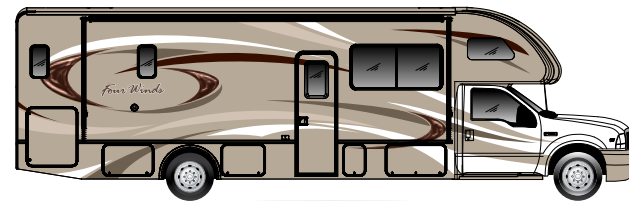

MINERAL HD-MAX™