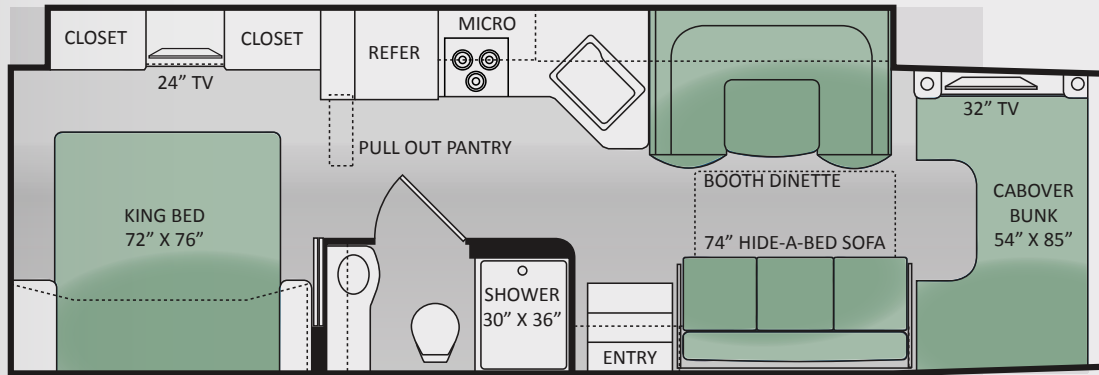

FOUR WINDS F550 FLOOR PLANS

THE SUPER C IS JUST THAT...SUPER. EVERYTHING IN A TRADITIONAL CLASS C IS MADE BIGGER, WITH THE SAME LEVEL OF FEATURES AND AMENITIES FOUND IN A CLASS A MOTORHOME. EACH FLOOR PLAN HAS A WIDE-OPEN LOOK AND FEEL, WITH PLENTY OF SEATING FOR ENTERTAINING. THERE IS EVEN AN OPTIONAL ENTERTAINMENT CENTER IN THE CAB OVER BUNK WITH A MASSIVE 50" LCD TV.

33SW F550