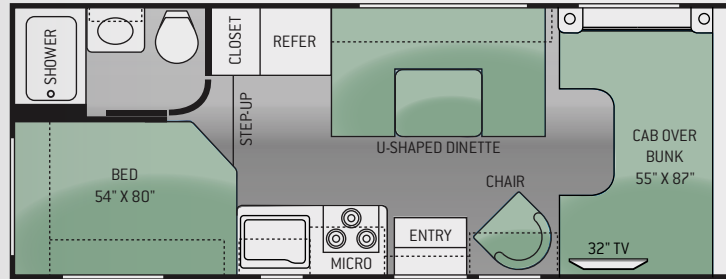

FOUR WINDS FLOOR PLANS

MULTIPLE FLOOR PLAN LAYOUTS WILL HELP YOU FIND JUST THE RIGHT FIT FOR YOUR LIFESTYLE. WHETHER IT IS SMALL AND COMPACT, OR LARGE AND ROOMY, THERE'S A FOUR WINDS THAT FITS THE BILL. EVERY MODEL IS DESIGNED WITH THE END USER IN MIND, HELPING TO CONCENTRATE AND CAPITALIZE ON LIVING, SLEEPING AND STORAGE SPACE.

23U