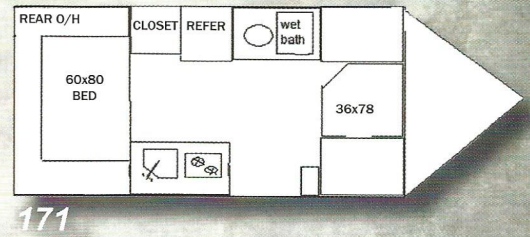

ALUMINUM CAGE CONSTRUCTION

WOOD FRAME CONSTRUCTION

WHITE WATER TOY HAULERS

- SPECIFICATIONS -

Single Axle

Model	130	150	155	171	173	175	177
Overall Length	14'9"	14'9"	14'9"	18'6"	18'6"	18'6"	18'6"
Hitch Dry Weight (lbs.)	220	280	300	480	260	380	380
Total Dry Weight (lbs.)	1570	1764	1840	2485	2585	2510	2530
Carrying Capacity (lbs.)	1930	1736	1660	1015	915	990	970
Exterior Width	6'10"	6'10"	6'10"	7'6"	8'	7'6"	7'6"
Fresh Water (gal.)	11	11	11	20	20	20	20
Grey Water (gal.)	-	-	-	32	32	32	32
Black Water (gal.)	-	5	5	5	10	10	10
Tire Size	13"	13"	13"	14"	14"	14"	14"

Tandem Travel Trailers

Toy Haulers

Model	819	826
Overall Length	19'6"	26'9"
Hitch Dry Weight (lbs.)	500	650
Total Dry Weight (lbs.)	3520	4030
Carrying Capacity (lbs.)	3900	3620
Exterior Width	8'	8'
Fresh Water (gal.)	39	39
Grey Water (gal.)	32	32
Black Water (gal.)	10	17
Tire Size	15"	15"