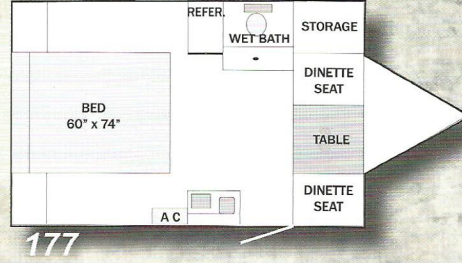

ALUMINUM CAGE CONSTRUCTION

WOOD FRAME CONSTRUCTION

WHITE WATER TOY HAULERS

- SPECIFICATIONS -

Single Axle

Model	130	150	155	171	173	175	177
Overall Length	14'9"	14'9"	14'9"	18'6"	18'6"	18'6"	18'6"
Hitch Dry Weight (lbs.)	220	280	300	480	260	380	380
Total Dry Weight (lbs.)	1570	1764	1840	2485	2585	2510	2530
Carrying Capacity (lbs.)	1930	1736	1660	1015	915	990	970
Exterior Width	6'10"	6'10"	6'10"	7'6"	8'	7'6"	7'6"
Fresh Water (gal.)	11	11	11	20	20	20	20
Grey Water (gal.)	-	-	-	32	32	32	32
Black Water (gal.)	-	5	5	5	10	10	10
Tire Size	13"	13"	13"	14"	14"	14"	14"

Tandem Travel Trailers

Toy Haulers

Model	819	826
Overall Length	19'6"	26'9"
Hitch Dry Weight (lbs.)	500	650
Total Dry Weight (lbs.)	3520	4030
Carrying Capacity (lbs.)	3900	3620
Exterior Width	8'	8'
Fresh Water (gal.)	39	39
Grey Water (gal.)	32	32
Black Water (gal.)	10	17
Tire Size	15"	15"