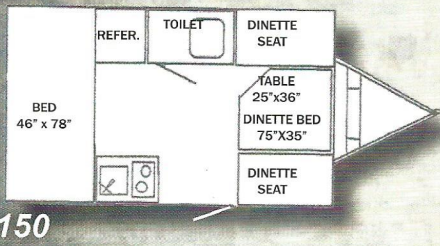

ALUMINUM CAGE CONSTRUCTION

WOOD FRAME CONSTRUCTION

WHITE WATER TOY HAULERS

- SPECIFICATIONS -

Single Axle

Model	130	150	155	171	173	175	177
Overall Length	14'9"	14'9"	14'9"	18'6"	18'6"	18'6"	18'6"
Hitch Dry Weight (lbs.)	220	280	300	480	260	380	380
Total Dry Weight (lbs.)	1570	1764	1840	2485	2585	2510	2530
Carrying Capacity (lbs.)	1930	1736	1660	1015	915	990	970
Exterior Width	6'10"	6'10"	6'10"	7'6"	8'	7'6"	7'6"
Fresh Water (gal.)	11	11	11	20	20	20	20
Grey Water (gal.)	-	-	-	32	32	32	32
Black Water (gal.)	-	5	5	5	10	10	10
Tire Size	13"	13"	13"	14"	14"	14"	14"

Tandem Travel Trailers

Toy Haulers

Model	819	826
Overall Length	19'6"	26'9"
Hitch Dry Weight (lbs.)	500	650
Total Dry Weight (lbs.)	3520	4030
Carrying Capacity (lbs.)	3900	3620
Exterior Width	8'	8'
Fresh Water (gal.)	39	39
Grey Water (gal.)	32	32
Black Water (gal.)	10	17
Tire Size	15"	15"