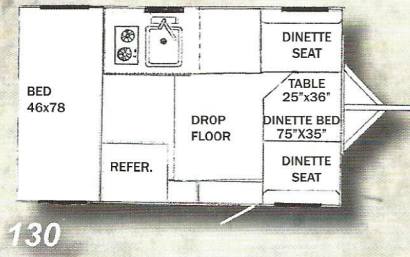

ALUMINUM CAGE CONSTRUCTION

WOOD FRAME CONSTRUCTION

WHITE WATER TOY HAULERS

- SPECIFICATIONS -

Single Axle

Model	130	150	155	171	173	175	177
Overall Length	14'9"	14'9"	14'9"	18'6"	18'6"	18'6"	18'6"
Hitch Dry Weight (lbs.)	220	280	300	480	260	380	380
Total Dry Weight (lbs.)	1570	1764	1840	2485	2585	2510	2530
Carrying Capacity (lbs.)	1930	1736	1660	1015	915	990	970
Exterior Width	6'10"	6'10"	6'10"	7'6"	8'	7'6"	7'6"
Fresh Water (gal.)	11	11	11	20	20	20	20
Grey Water (gal.)	-	-	-	32	32	32	32
Black Water (gal.)	-	5	5	5	10	10	10
Tire Size	13"	13"	13"	14"	14"	14"	14"

Tandem Travel Trailers

Toy Haulers

Model	819	826
Overall Length	19'6"	26'9"
Hitch Dry Weight (lbs.)	500	650
Total Dry Weight (lbs.)	3520	4030
Carrying Capacity (lbs.)	3900	3620
Exterior Width	8'	8'
Fresh Water (gal.)	39	39
Grey Water (gal.)	32	32
Black Water (gal.)	10	17
Tire Size	15"	15"