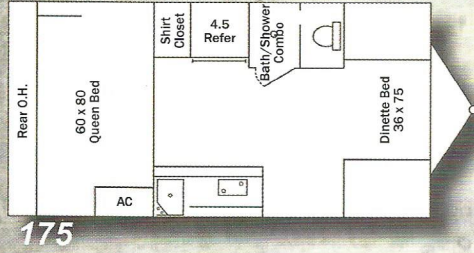

ALUMINUM CAGE CONSTRUCTION

WOOD FRAME CONSTRUCTION

WHITE WATER TOY HAULERS

- SPECIFICATIONS -

Single Axle

Model	130	150	155	171	173	175	177
Overall Length	14'9"	14'9"	14'9"	18'6"	18'6"	18'6"	18'6"
Hitch Dry Weight (lbs.)	220	280	300	480	260	380	380
Total Dry Weight (lbs.)	1570	1764	1840	2485	2585	2510	2530
Carrying Capacity (lbs.)	1930	1736	1660	1015	915	990	970
Exterior Width	6'10"	6'10"	6'10"	7'6"	8'	7'6"	7'6"
Fresh Water (gal.)	11	11	11	20	20	20	20
Grey Water (gal.)	-	-	-	32	32	32	32
Black Water (gal.)	-	5	5	5	10	10	10
Tire Size	13"	13"	13"	14"	14"	14"	14"

Tandem Travel Trailers

Toy Haulers

Model	819	826
Overall Length	19'6"	26'9"
Hitch Dry Weight (lbs.)	500	650
Total Dry Weight (lbs.)	3520	4030
Carrying Capacity (lbs.)	3900	3620
Exterior Width	8'	8'
Fresh Water (gal.)	39	39
Grey Water (gal.)	32	32
Black Water (gal.)	10	17
Tire Size	15"	15"

Double Axle Travel Trailer Features

- 20,000 BTU Furnace
- Gas/Electric Refrigerator
- Pass Through Storage (Where Applicable)
- LP Bottle(s)
- Double Entry Steps
- Outside Service Lights
- Water Heater
- Powder Coated Chassis
- Aluminum Framed
- Laminated Fiberglass Exterior
- TPO/Rubber Roof
- One Piece Floor Decking (5/8")
- Hardwood Cabinet Doors
- Spacious Cabinetry
- Radius Windows & Doors
- 30 Amp Power Cord