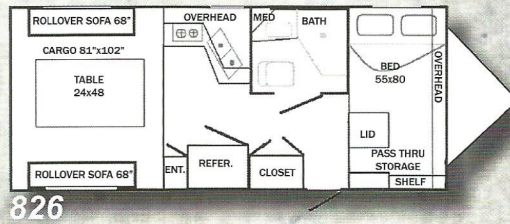

ALUMINUM CAGE CONSTRUCTION

WOOD FRAME CONSTRUCTION

WHITE WATER TOY HAULERS

- SPECIFICATIONS -

Single Axle

Model	130	150	155	171	173	175	177
Overall Length	14'9"	14'9"	14'9"	18'6"	18'6"	18'6"	18'6"
Hitch Dry Weight (lbs.)	220	280	300	480	260	380	380
Total Dry Weight (lbs.)	1570	1764	1840	2485	2585	2510	2530
Carrying Capacity (lbs.)	1930	1736	1660	1015	915	990	970
Exterior Width	6'10"	6'10"	6'10"	7'6"	8'	7'6"	7'6"
Fresh Water (gal.)	11	11	11	20	20	20	20
Grey Water (gal.)	-	-	-	32	32	32	32
Black Water (gal.)	-	5	5	5	10	10	10
Tire Size	13"	13"	13"	14"	14"	14"	14"

Tandem Travel Trailers

Toy Haulers

Model	819	826
Overall Length	19'6"	26'9"
Hitch Dry Weight (lbs.)	500	650
Total Dry Weight (lbs.)	3520	4030
Carrying Capacity (lbs.)	3900	3620
Exterior Width	8'	8'
Fresh Water (gal.)	39	39
Grey Water (gal.)	32	32
Black Water (gal.)	10	17
Tire Size	15"	15"