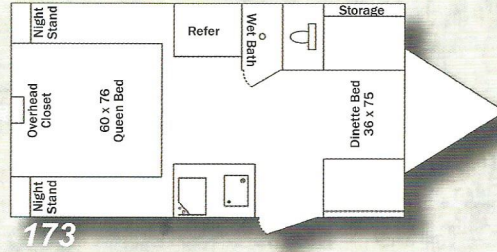

ALUMINUM CAGE CONSTRUCTION

WOOD FRAME CONSTRUCTION

WHITE WATER TOY HAULERS

- SPECIFICATIONS -

Single Axle

Model	130	150	155	171	173	175	177
Overall Length	14'9"	14'9"	14'9"	18'6"	18'6"	18'6"	18'6"
Hitch Dry Weight (lbs.)	220	280	300	480	260	380	380
Total Dry Weight (lbs.)	1570	1764	1840	2485	2585	2510	2530
Carrying Capacity (lbs.)	1930	1736	1660	1015	915	990	970
Exterior Width	6'10"	6'10"	6'10"	7'6"	8'	7'6"	7'6"
Fresh Water (gal.)	11	11	11	20	20	20	20
Grey Water (gal.)	-	-	-	32	32	32	32
Black Water (gal.)	-	5	5	5	10	10	10
Tire Size	13"	13"	13"	14"	14"	14"	14"

Tandem Travel Trailers

Toy Haulers

Model	819	826
Overall Length	19'6"	26'9"
Hitch Dry Weight (lbs.)	500	650
Total Dry Weight (lbs.)	3520	4030
Carrying Capacity (lbs.)	3900	3620
Exterior Width	8'	8'
Fresh Water (gal.)	39	39
Grey Water (gal.)	32	32
Black Water (gal.)	10	17
Tire Size	15"	15"

Double Axle Travel Trailer Features

- 20,000 BTU Furnace
- Gas/Electric Refrigerator
- Pass Through Storage (Where Applicable)
- LP Bottle(s)
- Double Entry Steps
- Outside Service Lights
- Water Heater
- Powder Coated Chassis
- Aluminum Framed
- Laminated Fiberglass Exterior
- TPO/Rubber Roof
- One Piece Floor Decking (5/8")
- Hardwood Cabinet Doors
- Spacious Cabinetry
- Radius Windows & Doors
- 30 Amp Power Cord