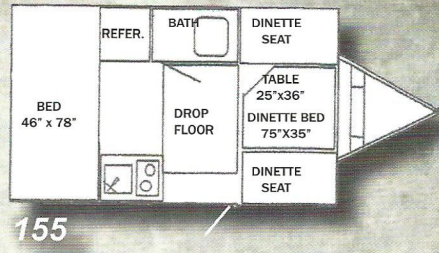

ALUMINUM CAGE CONSTRUCTION

WOOD FRAME CONSTRUCTION

WHITE WATER TOY HAULERS

- SPECIFICATIONS -

Single Axle

Model	130	150	155	171	173	175	177
Overall Length	14'9"	14'9"	14'9"	18'6"	18'6"	18'6"	18'6"
Hitch Dry Weight (lbs.)	220	280	300	480	260	380	380
Total Dry Weight (lbs.)	1570	1764	1840	2485	2585	2510	2530
Carrying Capacity (lbs.)	1930	1736	1660	1015	915	990	970
Exterior Width	6'10"	6'10"	6'10"	7'6"	8'	7'6"	7'6"
Fresh Water (gal.)	11	11	11	20	20	20	20
Grey Water (gal.)	-	-	-	32	32	32	32
Black Water (gal.)	-	5	5	5	10	10	10
Tire Size	13"	13"	13"	14"	14"	14"	14"

Tandem Travel Trailers

Toy Haulers

Model	819	826
Overall Length	19'6"	26'9"
Hitch Dry Weight (lbs.)	500	650
Total Dry Weight (lbs.)	3520	4030
Carrying Capacity (lbs.)	3900	3620
Exterior Width	8'	8'
Fresh Water (gal.)	39	39
Grey Water (gal.)	32	32
Black Water (gal.)	10	17
Tire Size	15"	15"