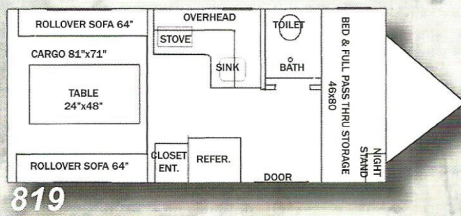

ALUMINUM CAGE CONSTRUCTION

WOOD FRAME CONSTRUCTION

WHITE WATER TOY HAULERS

- SPECIFICATIONS -

Single Axle

Model	130	150	155	171	173	175	177
Overall Length	14'9"	14'9"	14'9"	18'6"	18'6"	18'6"	18'6"
Hitch Dry Weight (lbs.)	220	280	300	480	260	380	380
Total Dry Weight (lbs.)	1570	1764	1840	2485	2585	2510	2530
Carrying Capacity (lbs.)	1930	1736	1660	1015	915	990	970
Exterior Width	6'10"	6'10"	6'10"	7'6"	8'	7'6"	7'6"
Fresh Water (gal.)	11	11	11	20	20	20	20
Grey Water (gal.)	-	-	-	32	32	32	32
Black Water (gal.)	-	5	5	5	10	10	10
Tire Size	13"	13"	13"	14"	14"	14"	14"

Tandem Travel Trailers

Toy Haulers

Model	819	826
Overall Length	19'6"	26'9"
Hitch Dry Weight (lbs.)	500	650
Total Dry Weight (lbs.)	3520	4030
Carrying Capacity (lbs.)	3900	3620
Exterior Width	8'	8'
Fresh Water (gal.)	39	39
Grey Water (gal.)	32	32
Black Water (gal.)	10	17
Tire Size	15"	15"

Double Axle Travel Trailer Features

- 20,000 BTU Furnace
- Gas/Electric Refrigerator
- Pass Through Storage (Where Applicable)
- LP Bottle(s)
- Double Entry Steps
- Outside Service Lights
- Water Heater
- Powder Coated Chassis
- Aluminum Framed
- Laminated Fiberglass Exterior
- TPO/Rubber Roof
- One Piece Floor Decking (5/8")
- Hardwood Cabinet Doors
- Spacious Cabinetry
- Radius Windows & Doors
- 30 Amp Power Cord