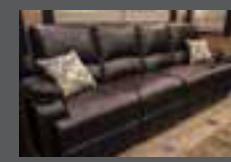

Residential Furniture