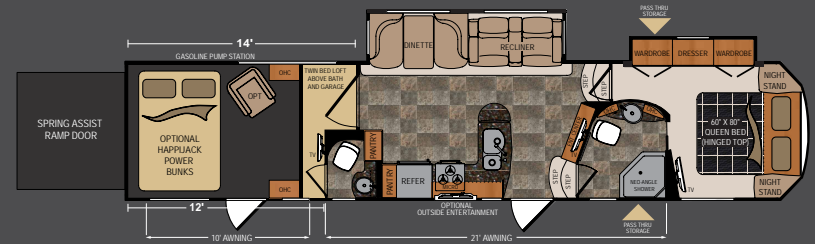

Hydraulic Front Landing Gear

Quad Entry Steps

Upgraded Graphics

102" Wide Body Design!
Garage in Open Concept Configuration

Garage in Double Bunk Configuration

Garage in Table Configuration

NEW!

LED Lights on Front Cap
& Hitch Vision Mirror