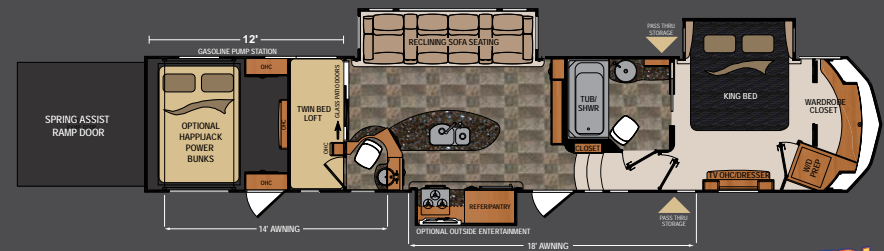

V3990

Avg Ship Wt 16,169
Hitch Weight 3,395
Cargo Capacity 3,831
Height .....13' 4"

Length .....43' 11"
Fresh Water Capacity 160
Black Water Capacity 96
Grey Water Capacity 96

KING BED!

Disclaimer: Features, floorplans and specifications are subject to change without notice. Our weights represent how most units are built, inclusive of many commonly-ordered options.