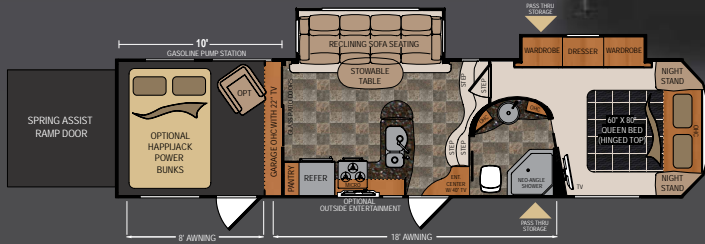

NEW!

LED Lights on Front Cap
& Hitch Vision Mirror

V3800

Avg Ship Wt 15,241
Hitch Weight 3,505
Cargo Capacity 3,759
Height .....13' 4"

Length .....41' 11"
Fresh Water Capacity 160
Black Water Capacity ..... .96
Grey Water Capacity ..... .96

V3200

Avg Ship Wt 12,994
Hitch Weight 2,599
Cargo Capacity 3,506
Height .....13' 1"

Length .....35' 10"
Fresh Water Capacity 160
Black Water Capacity 48
Grey Water Capacity 78

V3600

Avg Ship Wt 14,810
Hitch Weight 3,110
Cargo Capacity 4,190
Height .....13' 4"

Length .....39' 11"
Fresh Water Capacity 160
Black Water Capacity ..... .96
Grey Water Capacity ..... .96

DECOR CHOICES

Choose from three unique interior decors:
Graphite, Teak & Java.