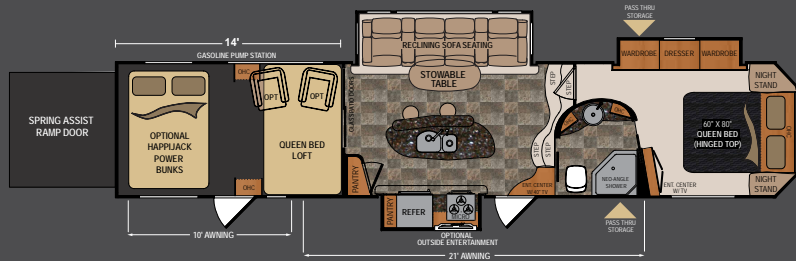

V3905

Avg Ship Wt 15,443
Hitch Weight 3,552
Cargo Capacity 4,557
Height .....13' 4"

Length .....42' 7"
Fresh Water Capacity 160
Black Water Capacity 48
Grey Water Capacity 114