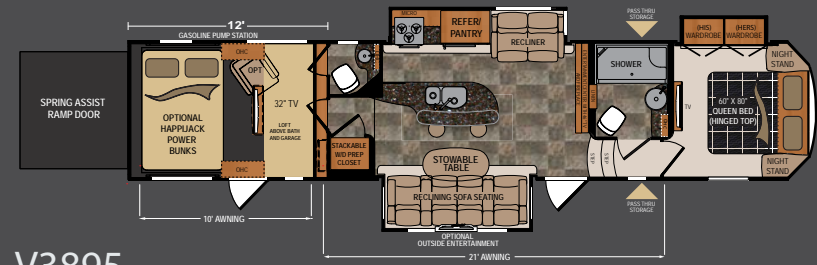

DECOR CHOICES

Choose from three unique interior decors:
Graphite, Teak & Java.

Graphite

Teak

Java

V3818

Avg Ship Wt15,385
 Hitch Weight3,509
 Cargo Capacity4,615
 Height13' 4"

Length44' 1"
 Fresh Water Capacity 160
 Black Water Capacity48
 Grey Water Capacity78