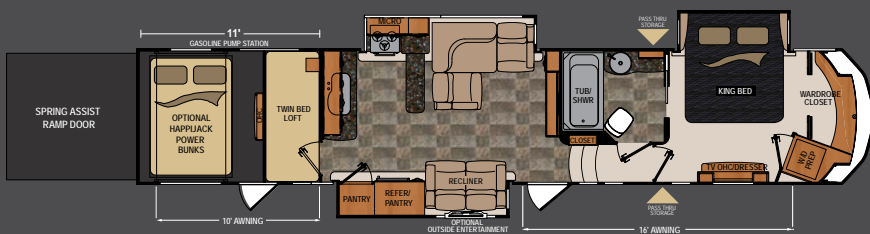

V3970

Avg Ship Wt 15,920
Hitch Weight 3,476
Cargo Capacity 4,080
Height .....13' 4"

Length .....44'
Fresh Water Capacity 160
Black Water Capacity 48
Grey Water Capacity 96

KING BED!