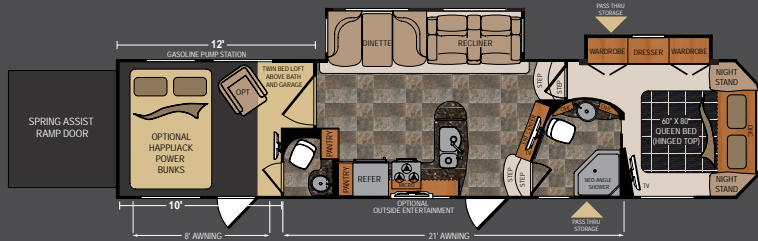

V3200

Avg Ship Wt 12,994
Hitch Weight 2,599
Cargo Capacity 3,506
Height .....13' 1"

Length .....35' 10"
Fresh Water Capacity 160
Black Water Capacity 48
Grey Water Capacity 78