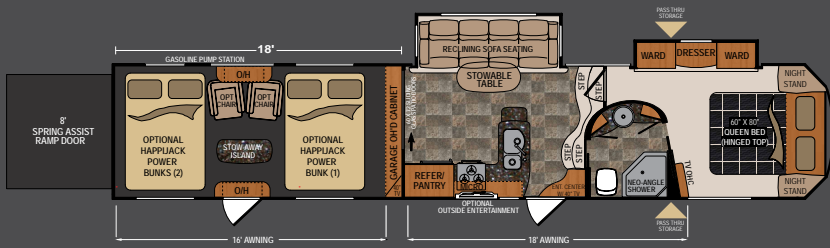

DECOR CHOICES

Choose from three unique interior decors:
Graphite, Teak & Java.

Graphite

Teak

Java

V3818

Avg Ship Wt15,385
 Hitch Weight3,509
 Cargo Capacity4,615
 Height13' 4"

Length44' 1"
 Fresh Water Capacity 160
 Black Water Capacity48
 Grey Water Capacity78