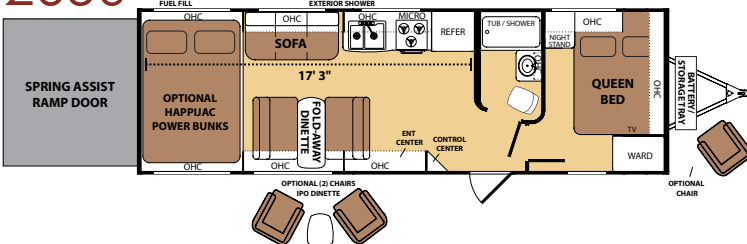

2550 *NEW!*
Avg Ship Wt .....7,438 Length .....31' 5"
Hitch Weight ..... 1,116 Fresh Water Capacity 82
Cargo Capacity ..... 3,562 Black Water Capacity 42
Height ..... 12' 1" Grey Water Capacity 42

2650