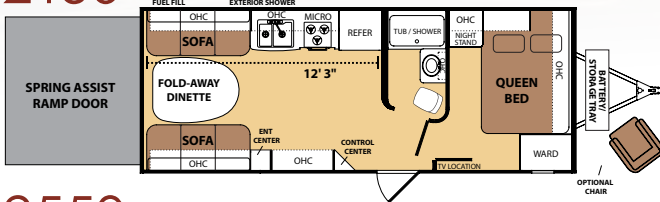

1950

Specifications

1950
 Avg Ship Wt5,834 Length24' 8"
 Hitch Weight 817 Fresh Water Capacity82
 Cargo Capacity3,166 Black Water Capacity42
 Height11' 7" Grey Water Capacity42

2150

2150
 Avg Ship Wt6,382 Length 26'
 Hitch Weight 893 Fresh Water Capacity92
 Cargo Capacity3,118 Black Water Capacity42
 Height12' 1" Grey Water Capacity42