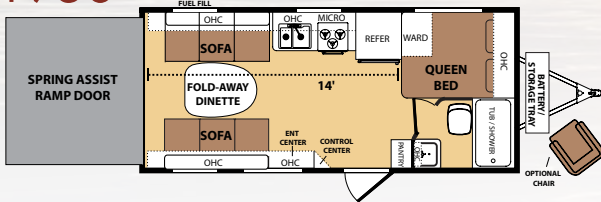

RAZORBACK

Razorback has a floorplan to suit every family activity!

Razorback's interior creature comforts include an LCD TV with outside entertainment bracket, large refrigerator, 3-burner range, great seating, hardwood cabinet doors, thoughtful lighting placement, and even a laundry chute in the bedroom!

1950