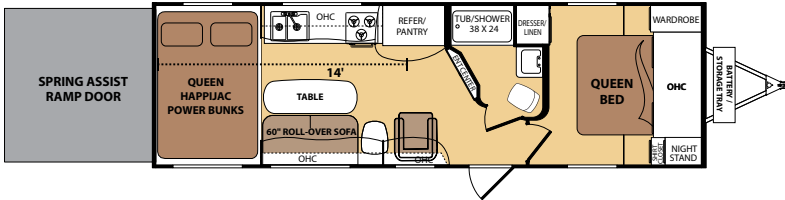

2150
Avg Ship Wt .....6,382 Length ..... 26'
Hitch Weight ..... 893 Fresh Water Capacity 92
Cargo Capacity .....3,118 Black Water Capacity 42
Height .....12' 1" Grey Water Capacity 42

2550