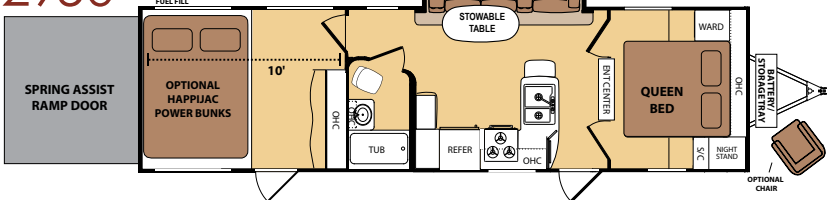

2550

2550 *NEW!*
 Avg Ship Wt7,438 Length31' 5"
 Hitch Weight 1,116 Fresh Water Capacity82
 Cargo Capacity 3,562 Black Water Capacity42
 Height 12' 1" Grey Water Capacity42

2650

2650
 Avg Ship Wt7,466 Length31' 1"
 Hitch Weight1,045 Fresh Water Capacity92
 Cargo Capacity3,534 Black Water Capacity42
 Height12' 1" Grey Water Capacity42

2950

2950
 Avg Ship Wt9,021 Length34' 8"
 Hitch Weight1,534 Fresh Water Capacity92
 Cargo Capacity2,979 Black Water Capacity42
 Height12' 3" Grey Water Capacity42

Disclaimer: Features, floorplans and specifications are subject to change without notice. Our weights represent how most units are built, inclusive of many commonly-ordered options.