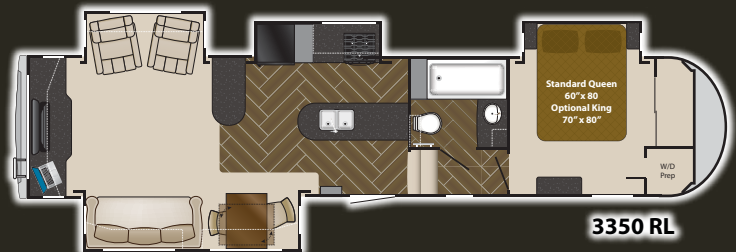

Enter The Gateway Package:

- High Gloss Sidewalls
- Painted Front Cap and Skirts
- Oversize Arlon® Graphics
- Electric Awning
- Electric Rear Stabilizer Jacks
- Tinted Safety Glass Bonded/Frameless Windows
- Trail Air Suspension
- Universal Docking Center
- Outside Shower
- Black Tank Flush Kit
- Exterior Cable/Satellite Hookups
- 88 Degree Turn Radius Profile
- Laminated Floor Decks
- Slam Latch Compartment Doors with Magnetic Holdbacks
- TPO Radlused Roof
- Extended Gutter Spouts

- Spare Tire
- Oversize Entry Grab Handle
- 110V Heat Pads on Holding Tanks
- Enclosed Tanks/Valves with Seamless Underbelly Panel
- Aluminum Wheels
- 50 AMP Detachable Cord
- Weatherguard Insulation Package
- Upgraded Radial Tires
- Rear Ladder
- Exterior LP Quick Connect
- Full Pass Through Storage with Tie Downs and Pet Connect

Gateway To Comfort Package:

- Upgraded Top Stitch Furniture with Recliners and Folding Foot Rests
- Solid Surface Countertops
- LED Puck Style Lighting

- Upgraded Interior Wood
- Solid Wood Cabinets
- European Style Hidden Hinges
- Full Extension Roller Bearing Drawer Glides
- Solid Surface Sink Covers
- Stainless Steel Under Mounted Sink
- Dynamic Nonposted Versa-Table Dinette with 2 chairs
- 2 Additional Folding Chairs Matching Decor
- Electrolux 18V Rechargeable Vacuum
- Multi-Tiered Movable Island (select models)
- Oversized Beauflor Flooring
- Theatre Seating with Recliners and Foot Rests (select models)
- Railed Roof Soffits

- Oversized HDTV
- Secret Storage with Safe
- Fireplace with Additional Storage
- Quick-Cool O-Shaped Dual Air Conditioner Duct System with 2 A/C and 2 Thermostats
- 12V FM/AM/CD/DVD/BLUETOOTH with Speakers in Living Room/Bedroom/Exterior
- Lightbar Soffits in Dining Area and Kitchen
- Double Door Refer
- 22" Oven
- Range with Sealed Burners
- Microwave

Gateway To Residential Package:

- Pull Out Sprayer Kitchen Faucet
- Oversize Shower with Glass Doors

- Porcelain Toilet
- Solid Surface Countertop in Bathroom
- Queen Pillow Top Memory Foam Mattress with Under Bed Storage
- Nightstands
- Bedroom Fascia Storage
- Dual Lights Over Bed
- Walk-in Wardrobe
- Washer Dryer Closet with Louvered Doors

OPTIONS:

- Correct Track Align System
- Winterization of Unit
- RVIA Seal

Your Authorized Heartland Dealer: