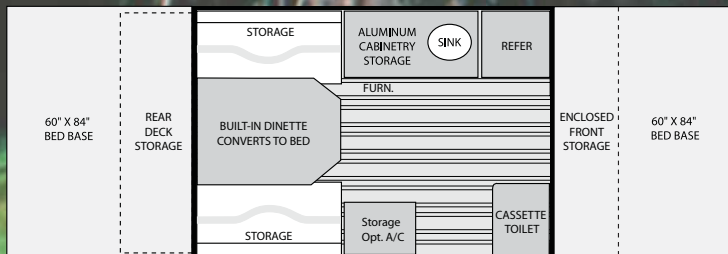

XLP™

BY LIVIN' LITE

Featuring FULL LP! The industry's lightest tent campers just got better! The all- new QUICKSILVER XLP model is your best choice for ultra lightweight camping! This compact unit opens up to a massive 20' interior with 6'-4" ceiling height and features more storage than any model in its class.

Furnace

Towable by Passenger Cars and Minivans!

Whether you are an avid outdoors lover, or just enjoy tent camping with your family - the rugged, yet ultra lightweight QUICKSILVER XLP is your best choice for enjoying the RV lifestyle utilizing your current family vehicle! This compact unit can be towed by larger passenger cars, and any crossover vehicle or minivan. Featuring a full LP package with furnace, refrigerator, and exterior hookup for a grill, the XLP features loads of interior and exterior storage - including enclosed storage bins on the front of the unit and a sturdy aluminum rear deck on the rear.

Weights Only 1,499 lbs.!!

Available in Exciting Automotive Colors! While other manufacturers offer only white exteriors, LIVIN LITE offers our customers the ability to match their camper to their tow vehicle.

Built To Last! LIVIN LITE campers are known for our all-aluminum construction - which will last for generations and not rot away like other entry level fold-downs.

1025 E. Waterford • Wakarusa, IN 46573
Ph. 574.862.2228
www.LIVINLITE.com