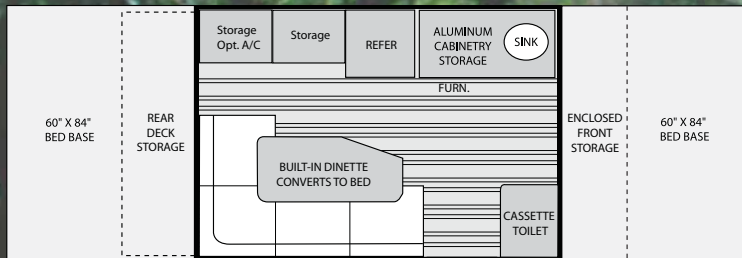

XLP™

BY LIVIN' LITE

Featuring FULL LP! The industry's lightest tent campers just got better! The all- new QUICKSILVER XLP model is your best choice for ultra lightweight camping! This compact unit opens up to a massive 20' interior with 6'-4" ceiling height and features more storage than any model in its class.

Furnace

Towable by Passenger Cars and Minivans!

Whether you are an avid outdoors lover, or just enjoy tent camping with your family - the rugged, yet ultra lightweight QUICKSILVER XLP is your best choice for enjoying the RV lifestyle utilizing your current family vehicle! This compact unit can be towed by larger passenger cars, and any crossover vehicle or minivan. Featuring a full LP package with furnace, refrigerator, and exterior hookup for a grill, the XLP features loads of interior and exterior storage - including enclosed storage bins on the front of the unit and a sturdy aluminum rear deck on the rear.

Weights Only 1,499 lbs.!!

Available in Exciting Automotive Colors! While other manufacturers offer only white exteriors, LIVIN LITE offers our customers the ability to match their camper to their tow vehicle.

Built To Last! LIVIN LITE campers are known for our all-aluminum construction - which will last for generations and not rot away like other entry level fold-downs.

1025 E. Waterford • Wakarusa, IN 46573
Ph. 574.862.2228
www.LIVINLITE.com