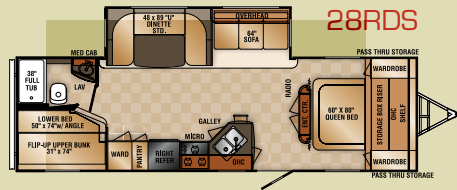

TRAIL-LITE

FLOORPLANS

TRAVEL TRAILERS