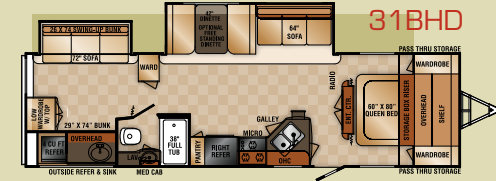

TRAIL-LITE

FLOORPLANS

TRAVEL TRAILERS