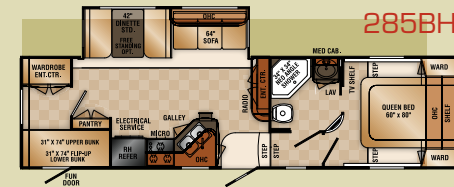

FIFTH WHEELS

1 YEAR FREE COVERAGE
ROADSIDE ASSISTANCE
ON 2012 MODELS

TRAIL-LITE | SPECIFICATIONS

TRAVEL TRAILERS

FIFTH WHEELS

MODELS	28RDS	29RLS	31BHD	275RLS	285BHS	285RKS
GROSS VEHICLE WEIGHT RATING (LB.)	8,800	8,800	8,800	9,200	9,200	9,200
DRY HITCH WEIGHT (LB.) (APPR.)	815	815	755	1,240	1,430	1,290
DRY AXLE WEIGHT (LB.) (APPR.)	5,015	5,450	5,770	5,780	5,470	6,225
DRY UNLOADED VEHICLE WEIGHT (LB.) (APPR.)	5,830	6,265	6,525	7,020	6,900	7,515
NET CARRYING CAPACITY (LB.) (NCC)	2,970	2,535	2,275	2,180	2,300	1,685
AXLE RATING (LB.)	4,000	4,000	4,000	4,000	4,000	4,000
TIRE LOAD RATING (LB.)	2,540	2,540	2,540	2,540	2,540	2,540
TIRE SIZE (ST 225/75R15D)	15"	15"	15"	15"	15"	15"
TIRE LOAD RANGE	D	D	D	D	D	D
MEASUREMENTS						
OVERALL LENGTH	32'-2"	35'-2"	34'-4"	28'-11"	31'-10"	31'-10"
OVERALL HEIGHT (A/C INCLUDED)	9'-10"	9'-10"	9'-10"	12'-0"	12'-0"	12'-0"
EXTERIOR WIDTH (W/O AWNING)	8'-0"	8'-0"	8'-0"	8'-0"	8'-0"	8'-0"
TANK CAPACITIES						
GREY TANK	30 GAL.	30 GAL.	30 GAL.	30 GAL.	30 GAL.	30 GAL.
BLACK TANK	30 GAL.	30 GAL.	30 GAL.	30 GAL.	30 GAL.	30 GAL.
FRESH WATER CAPACITY	36 GAL.	36 GAL.	36 GAL.	36 GAL.	36 GAL.	36 GAL.
L.P. TANK (TWO TANKS WITH AUTOMATIC CHANGEDOVER)	TWO (20 LB.)	TWO (20 LB.)	TWO (20 LB.)	TWO (30 LB.)	TWO (30 LB.)	TWO (30 LB.)

*Weights may vary by options.

** Tank manufacturer's listed water capacity (WC). Actual filled LP capacity is 80% of listing due to safety shut off required on tank.

2012 R-VISION® TRAIL-LITE TRAVEL TRAILERS & FIFTH WHEELS

THE WORLD IN R-VISION®