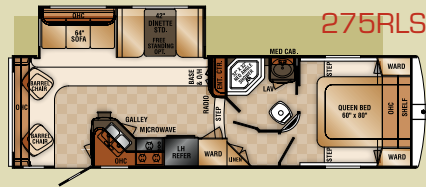

FIFTH WHEELS

1 YEAR FREE COVERAGE
ROADSIDE ASSISTANCE
ON 2012 MODELS

TRAIL-LITE | SPECIFICATIONS

TRAVEL TRAILERS

FIFTH WHEELS

MODELS	28RDS	29RLS	31BHD	275RLS	285BHS	285RKS
GROSS VEHICLE WEIGHT RATING (LB.)	8,800	8,800	8,800	9,200	9,200	9,200
DRY HITCH WEIGHT (LB.) (APPR.)	815	815	755	1,240	1,430	1,290
DRY AXLE WEIGHT (LB.) (APPR.)	5,015	5,450	5,770	5,780	5,470	6,225
DRY UNLOADED VEHICLE WEIGHT (LB.) (APPR.)	5,830	6,265	6,525	7,020	6,900	7,515
NET CARRYING CAPACITY (LB.) (NCC)	2,970	2,535	2,275	2,180	2,300	1,685
AXLE RATING (LB.)	4,000	4,000	4,000	4,000	4,000	4,000
TIRE LOAD RATING (LB.)	2,540	2,540	2,540	2,540	2,540	2,540
TIRE SIZE (ST 225/75R15D)	15"	15"	15"	15"	15"	15"
TIRE LOAD RANGE	D	D	D	D	D	D
MEASUREMENTS						
OVERALL LENGTH	32'-2"	35'-2"	34'-4"	28'-11"	31'-10"	31'-10"
OVERALL HEIGHT (A/C INCLUDED)	9'-10"	9'-10"	9'-10"	12'-0"	12'-0"	12'-0"
EXTERIOR WIDTH (W/O AWNING)	8'-0"	8'-0"	8'-0"	8'-0"	8'-0"	8'-0"
TANK CAPACITIES						
GREY TANK	30 GAL.	30 GAL.	30 GAL.	30 GAL.	30 GAL.	30 GAL.
BLACK TANK	30 GAL.	30 GAL.	30 GAL.	30 GAL.	30 GAL.	30 GAL.
FRESH WATER CAPACITY	36 GAL.	36 GAL.	36 GAL.	36 GAL.	36 GAL.	36 GAL.
L.P. TANK (TWO TANKS WITH AUTOMATIC CHANGEDOVER)	TWO (20 LB.)	TWO (20 LB.)	TWO (20 LB.)	TWO (30 LB.)	TWO (30 LB.)	TWO (30 LB.)

*Weights may vary by options.

** Tank manufacturer's listed water capacity (WC). Actual filled LP capacity is 80% of listing due to safety shut off required on tank.

2012 R-VISION® TRAIL-LITE TRAVEL TRAILERS & FIFTH WHEELS

THE WORLD IN R-VISION®