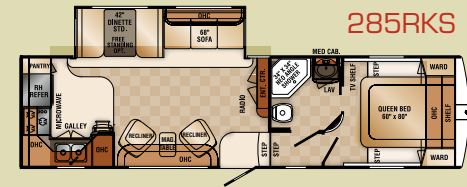

FIFTH WHEELS

1 YEAR FREE COVERAGE
ROADSIDE ASSISTANCE
ON 2012 MODELS

TRAIL-LITE | SPECIFICATIONS

TRAVEL TRAILERS

FIFTH WHEELS

MODELS	28RDS	29RLS	31BHD	275RLS	285BHS	285RKS
GROSS VEHICLE WEIGHT RATING (LB.)	8,800	8,800	8,800	9,200	9,200	9,200
DRY HITCH WEIGHT (LB.) (APPR.)	815	815	755	1,240	1,430	1,290
DRY AXLE WEIGHT (LB.) (APPR.)	5,015	5,450	5,770	5,780	5,470	6,225
DRY UNLOADED VEHICLE WEIGHT (LB.) (APPR.)	5,830	6,265	6,525	7,020	6,900	7,515
NET CARRYING CAPACITY (LB.) (NCC)	2,970	2,535	2,275	2,180	2,300	1,685
AXLE RATING (LB.)	4,000	4,000	4,000	4,000	4,000	4,000
TIRE LOAD RATING (LB.)	2,540	2,540	2,540	2,540	2,540	2,540
TIRE SIZE (ST 225/75R15D)	15"	15"	15"	15"	15"	15"
TIRE LOAD RANGE	D	D	D	D	D	D
MEASUREMENTS						
OVERALL LENGTH	32'-2"	35'-2"	34'-4"	28'-11"	31'-10"	31'-10"
OVERALL HEIGHT (A/C INCLUDED)	9'-10"	9'-10"	9'-10"	12'-0"	12'-0"	12'-0"
EXTERIOR WIDTH (W/O AWNING)	8'-0"	8'-0"	8'-0"	8'-0"	8'-0"	8'-0"
TANK CAPACITIES						
GREY TANK	30 GAL.	30 GAL.	30 GAL.	30 GAL.	30 GAL.	30 GAL.
BLACK TANK	30 GAL.	30 GAL.	30 GAL.	30 GAL.	30 GAL.	30 GAL.
FRESH WATER CAPACITY	36 GAL.	36 GAL.	36 GAL.	36 GAL.	36 GAL.	36 GAL.
L.P. TANK (TWO TANKS WITH AUTOMATIC CHANGEDOVER)	TWO (20 LB.)	TWO (20 LB.)	TWO (20 LB.)	TWO (30 LB.)	TWO (30 LB.)	TWO (30 LB.)

*Weights may vary by options.

** Tank manufacturer's listed water capacity (WC). Actual filled LP capacity is 80% of listing due to safety shut off required on tank.

2012 R-VISION® TRAIL-LITE TRAVEL TRAILERS & FIFTH WHEELS

THE WORLD IN R-VISION®