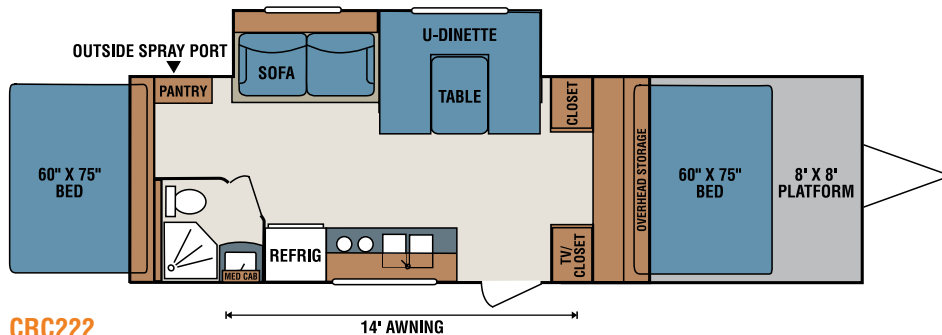

CRC222

TRAVEL TRAILER TOY HAULERS	CRC210KS	CRC220	CRC222
UVW (Unloaded Vehicle Weight) *	5,188	4,960	5,340
Dry Hitch Weight *	308	390	345
Axle Weight *	4,880	4,570	4,995
NCC (Net Carrying Capacity)	2,752	2,040	2,735
GVWR	7,940	7,000	7,940
Interior Height	78"	78"	78"
Exterior Height w/AC	10' 7"	10' 7"	10' 8"
Exterior Width	96"	96"	96"
Exterior Length	32' 10"	32' 4"	32' 9"
Refrigerator (cu. feet)	6	6	6
Water Heater Cap. (gal. G/E w/DSI)	6	6	6
Fresh Water Cap. (gal.)	58	58	58
Black Water Cap. (gal.)	32	32	32
Gray Water Cap. (gal.)	32	32	32
LP Gas Cap. (lbs.)	40	40	40
Furnace BTUs (1,000s)	20	20	20
Tire Size (Radial Mud Buggers)	15"	15"	15"
Awning	15'	14'	14'
Platform Size	8' x 8'	8' x 8'	8' x 8'

*This weight reflects the rolling average unit weight for each model. Your trailer weight will vary according to optional equipment.