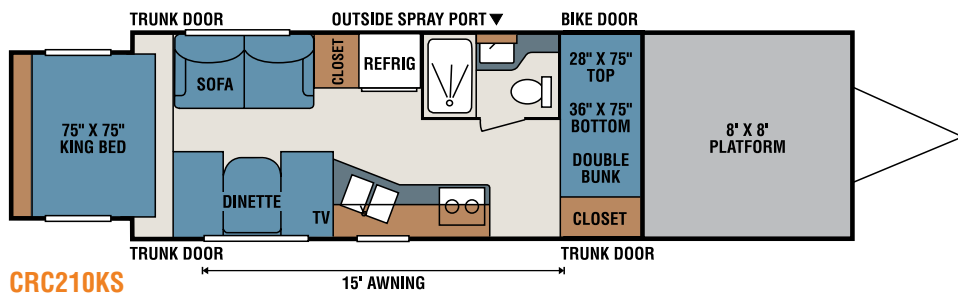

## Rock Climber

With front cargo platform and a refined interior, Rock Climber makes your off-road adventure effortless and fun!

**CRC210KS** Enough sleeping space for everyone with the king size rear bed, two front bunks, flip jiffy sofa and convertible dinette. A well-equipped kitchen and plenty of storage make this model a great value. Choose from three décors and two wood finishes, as well as many popular options to personalize your unit.

**CRC210KS**  
Teak Décor in Legacy Cherry

**CRC210KS**

**CRC220**

**CRC222**

TRAVEL TRAILER TOY HAULERS	CRC210KS	CRC220	CRC222
UVW (Unloaded Vehicle Weight) *	5,188	4,960	5,340
Dry Hitch Weight *	308	390	345
Axle Weight *	4,880	4,570	4,995
NCC (Net Carrying Capacity)	2,752	2,040	2,735
GVWR	7,940	7,000	7,940
Interior Height	78"	78"	78"
Exterior Height w/AC	10' 7"	10' 7"	10' 8"
Exterior Width	96"	96"	96"
Exterior Length	32' 10"	32' 4"	32' 9"
Refrigerator (cu. feet)	6	6	6
Water Heater Cap. (gal. G/E w/DSI)	6	6	6
Fresh Water Cap. (gal.)	58	58	58
Black Water Cap. (gal.)	32	32	32
Gray Water Cap. (gal.)	32	32	32
LP Gas Cap. (lbs.)	40	40	40
Furnace BTUs (1,000s)	20	20	20
Tire Size (Radial Mud Buggers)	15"	15"	15"
Awning	15'	14'	14'
Platform Size	8' x 8'	8' x 8'	8' x 8'