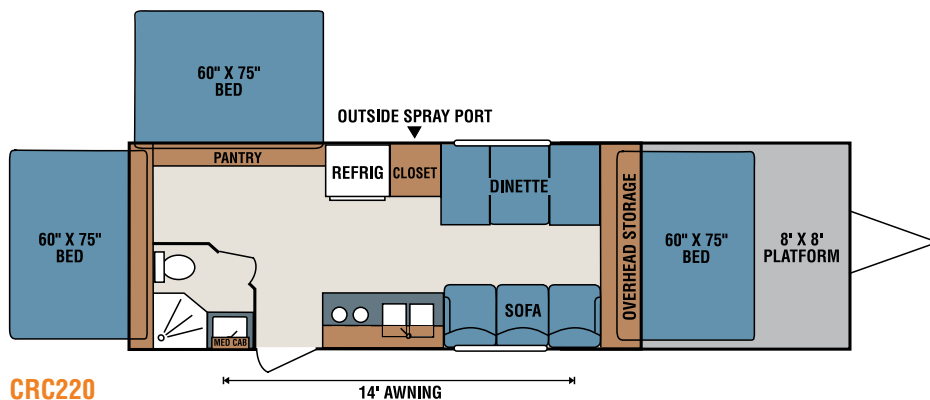

## Rock Climber

With front cargo platform and a refined interior, Rock Climber makes your off-road adventure effortless and fun!

**CRC210KS** Enough sleeping space for everyone with the king size rear bed, two front bunks, flip jiffy sofa and convertible dinette. A well-equipped kitchen and plenty of storage make this model a great value. Choose from three décors and two wood finishes, as well as many popular options to personalize your unit.

**CRC210KS**  
Teak Décor in Legacy Cherry

**CRC210KS**

**CRC220**

**CRC222**

TRAVEL TRAILER TOY HAULERS	CRC210KS	CRC220	CRC222
UVW (Unloaded Vehicle Weight) *	5,188	4,960	5,340
Dry Hitch Weight *	308	390	345
Axle Weight *	4,880	4,570	4,995
NCC (Net Carrying Capacity)	2,752	2,040	2,735
GVWR	7,940	7,000	7,940
Interior Height	78"	78"	78"
Exterior Height w/AC	10' 7"	10' 7"	10' 8"
Exterior Width	96"	96"	96"
Exterior Length	32' 10"	32' 4"	32' 9"
Refrigerator (cu. feet)	6	6	6
Water Heater Cap. (gal. G/E w/DSI)	6	6	6
Fresh Water Cap. (gal.)	58	58	58
Black Water Cap. (gal.)	32	32	32
Gray Water Cap. (gal.)	32	32	32
LP Gas Cap. (lbs.)	40	40	40
Furnace BTUs (1,000s)	20	20	20
Tire Size (Radial Mud Buggers)	15"	15"	15"
Awning	15'	14'	14'
Platform Size	8' x 8'	8' x 8'	8' x 8'

### Standards

- Awning with Drip Rail and Spouts
- TV Antenna with Booster
- Cable Hook Up
- Monitor Panel
- 13,500 BTU A/C
- AM/FM/CD Player
- 6 Cubic Foot Refrigerator
- 2 Burner Range
- 6 Gallon Gas/Electric DSI Water Heater
- 20# Gas Bottles
- Bottle Cover with Flip Lid
- 50 Gallon Fresh Water Tank
- Range Hood with Light and Exhaust Fan
- Power Vent in Bath
- 4 Stabilizer Jacks
- Outside Spray Port
- Tinted Windows
- Sunbrella Tent Fabric
- 2 Front Angle Lights
- Lift Kit
- Removable ABS Pull Out Trays
- Mudd Tires
- Triple Step
- Linoleum
- Quilted Mattress
- 1 Piece Seamless Roof
- Radius Entry Door
- Mortise and Tenon Glazed Cabinet Doors
- Assist Grab Handle