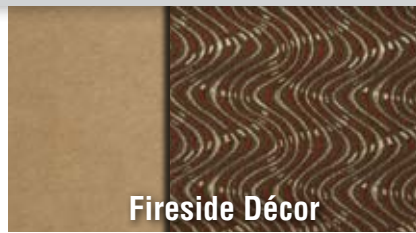

Fireside Décor