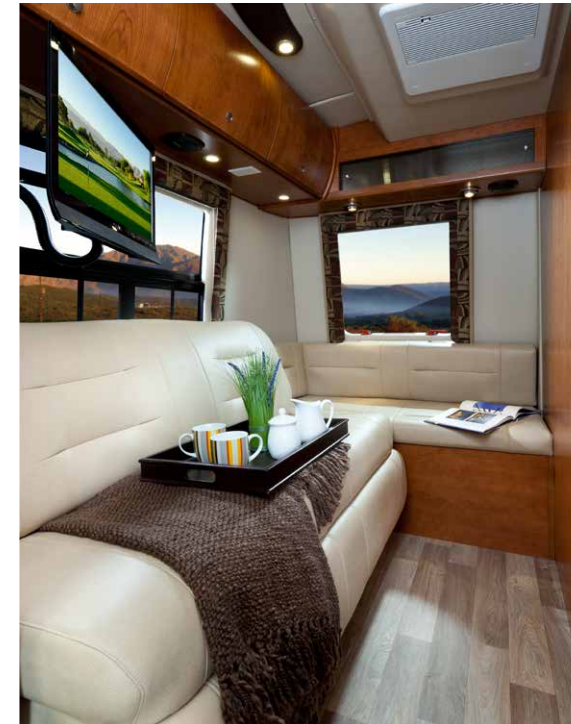

S24CB shown in Sierra Maple Cabinetry and Stone Décor.