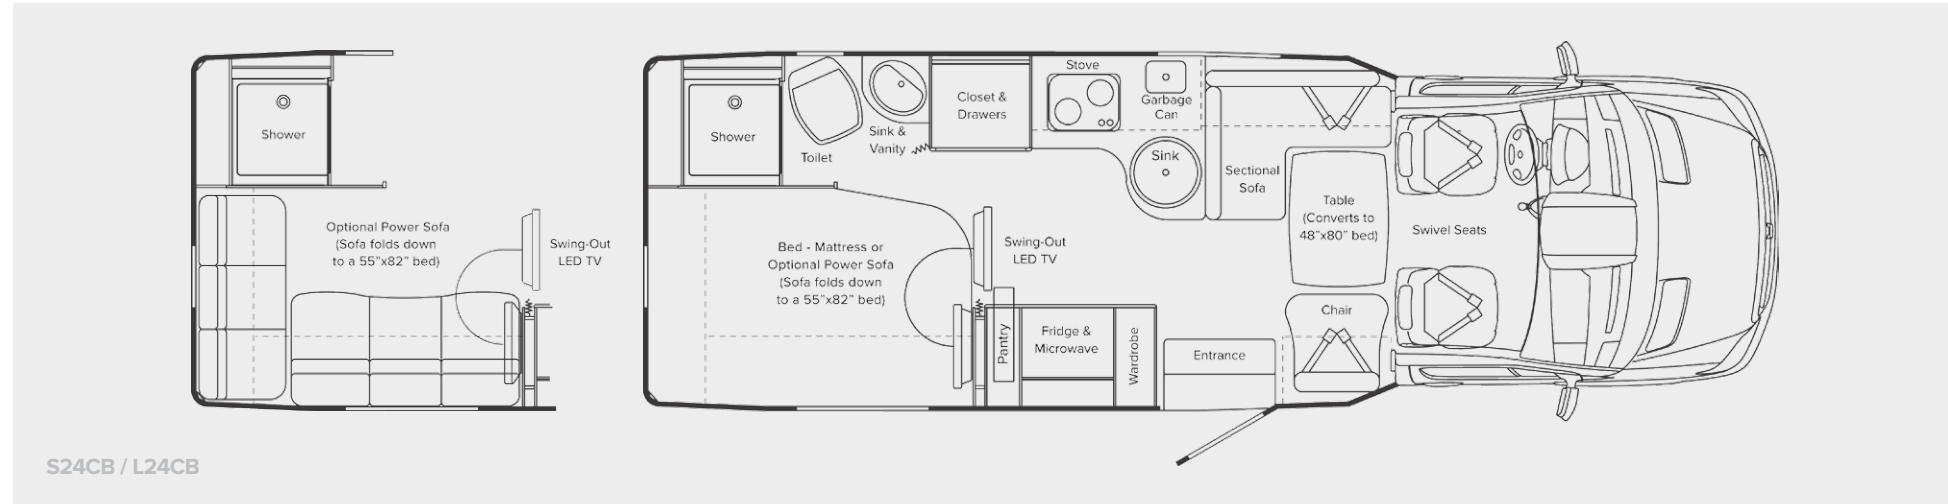

Floorplan

Serenity / Libero