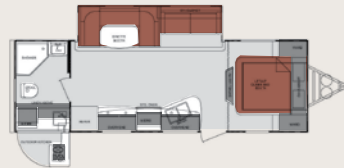

FOR MORE INFORMATION, CALL 877-514-7289

WWW.CRUISERRV.COM

CruiserRV

FLOOR PLANS

2013 | **VIEWFINDER**
Signature

* All weights are "non-equipped"

VS-19FK

Ext. Length 22'-2" | Ext. Width 90"
Dry Weight* (lbs.) 3873
GVWR (lbs.) 6225

Tank Sizes (gal.)

Fresh 36 | Gray 38 | Black 38

VS-28FL

Ext. Length 32'-1" | Ext. Width 90"
Dry Weight* (lbs.) 5700
GVWR (lbs.) 7990

Tank Sizes (gal.)

Fresh 36 | Gray 38 | Black 38

VS-28BHSS

Ext. Length 31'-9" | Ext. Width 96"
Dry Weight* (lbs.) 5565
GVWR (lbs.) 7660

Tank Sizes (gal.)

Fresh 36 | Gray 38 | Black 38

VS-21FB

Ext. Length 23'-4" | Ext. Width 90"
Dry Weight* (lbs.) 4073
GVWR (lbs.) 6154

Tank Sizes (gal.)

Fresh 36 | Gray 38 | Black 38

VS-27RBSS

Ext. Length 29'-7" | Ext. Width 96"
Dry Weight* (lbs.) 5460
GVWR (lbs.) 7585

Tank Sizes (gal.)

Fresh 36 | Gray 38 | Black 38

VS-30RESS

Ext. Length 33'-3" | Ext. Width 96"
Dry Weight* (lbs.) 6360
GVWR (lbs.) 7775

Tank Sizes (gal.)

Fresh 36 | Gray 38 | Black 38

VS-22RBDS

Ext. Length 26'-1" | Ext. Width 96"
Dry Weight* (lbs.) 4870
GVWR (lbs.) 7445