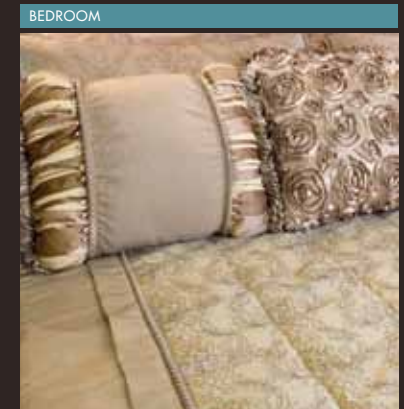

DINETTE ACCENT COUNTERTOP

STD. CLOTH OPT. LEATHER OPT. LEATHER

MAIN ACCENT

*Available only with Glazed Cherry, Glazed Honey, or Driftwood finishes.

Allegro Bus cabinet doors & fascias are made of solid wood, & all cabinet finishes are available in combination with any fabric suite. All options may not be available in every model. Because of progressive improvements, specifications, standard & optional equipment are subject to change without notice or obligation. For a complete & up-to-date list of available options & specifications, visit tiffinmotorhomes.com