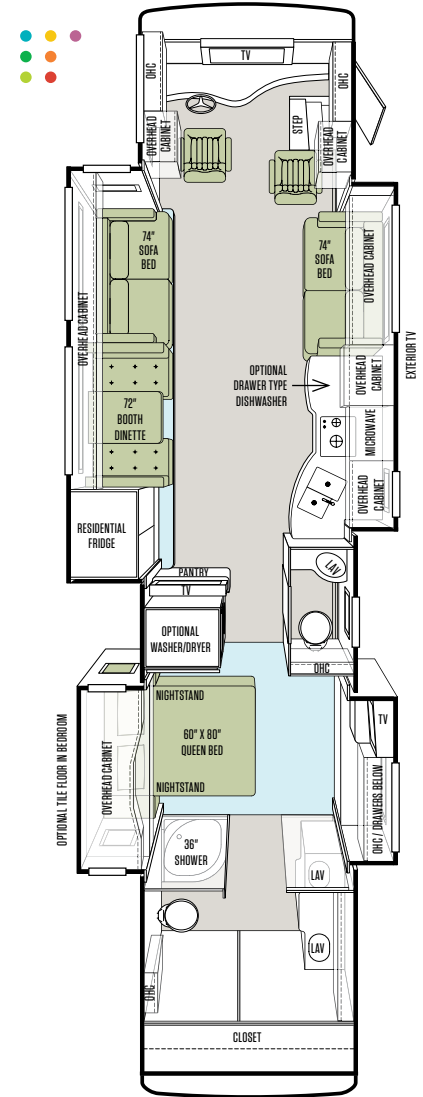

43 QGP

AVAILABLE OPTIONS