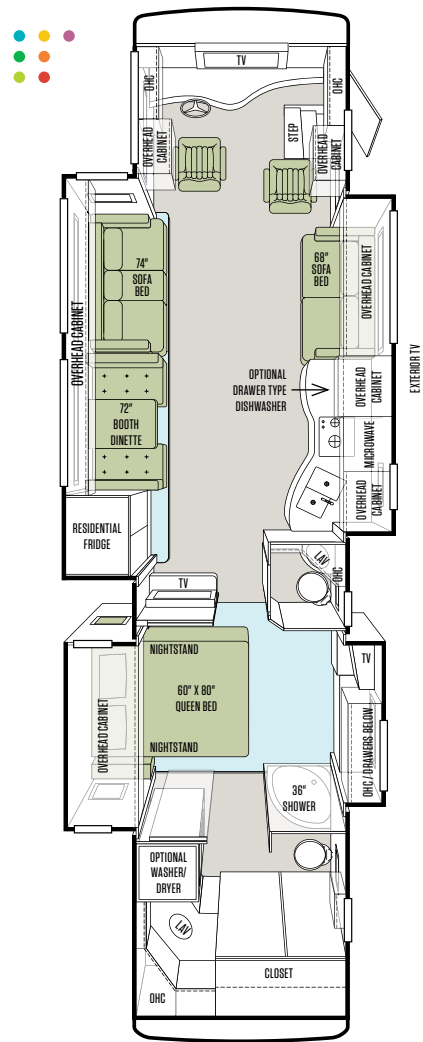

FLOOR PLANS

36 QSP

40 QBP

40 QXP

43 QGP

AVAILABLE OPTIONS