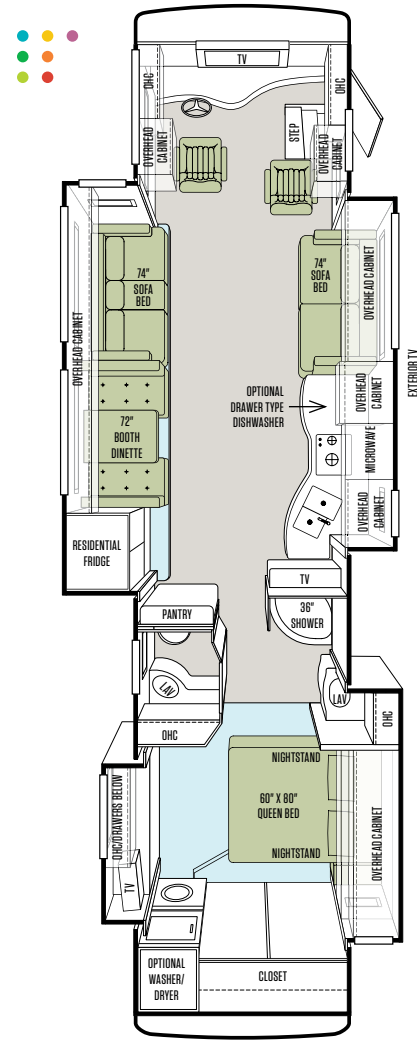

FLOOR PLANS

36 QSP

40 QBP

40 QXP

43 QGP

AVAILABLE OPTIONS