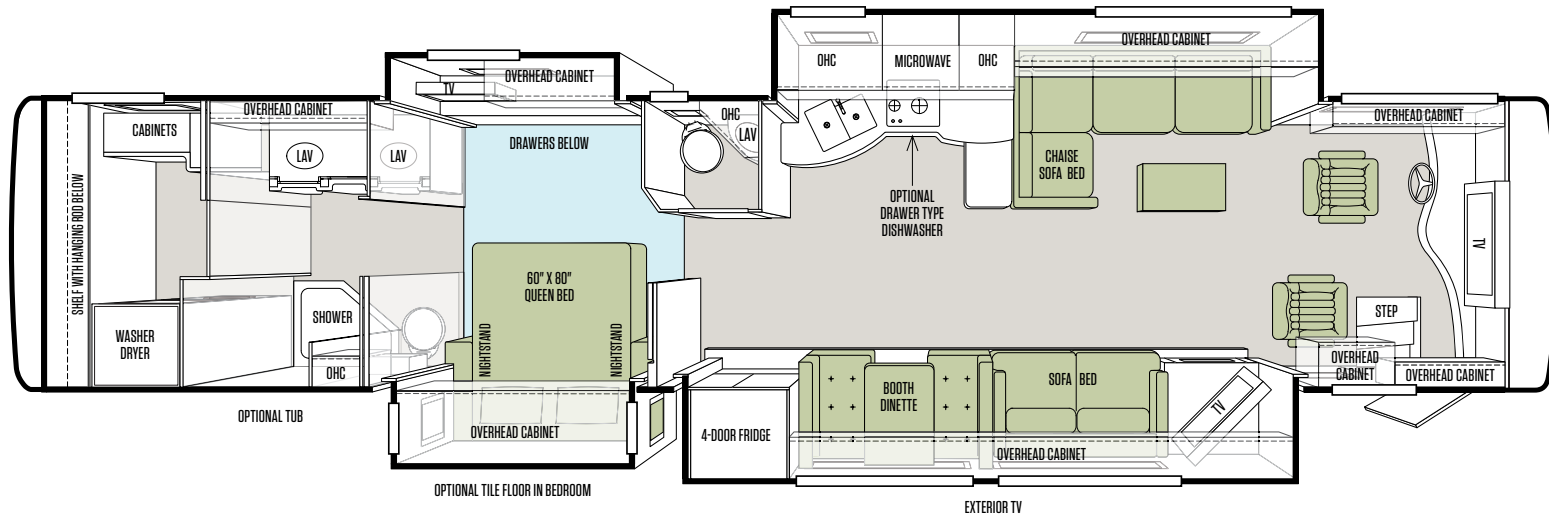

NEW FLOOR PLAN

45 LP