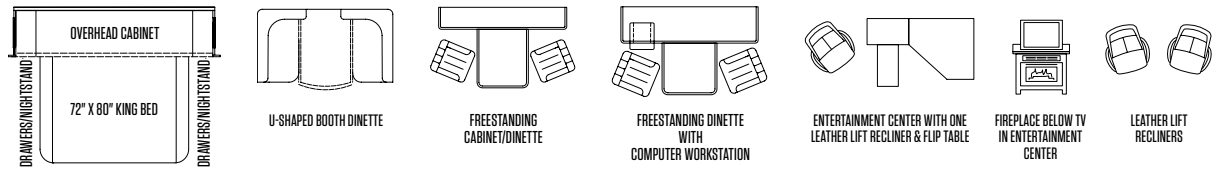

NEW FLOOR PLAN

45 LP