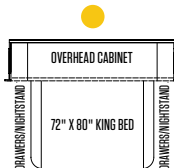

LEATHER LIFT RECLINERS