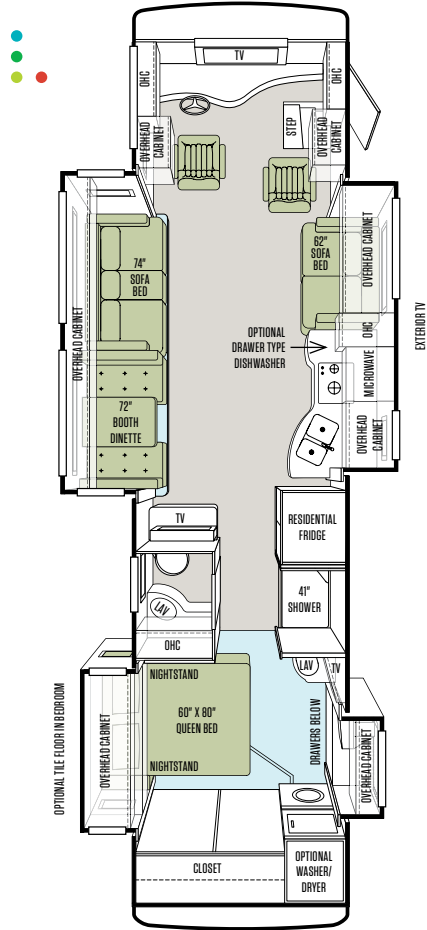

FLOOR PLANS

36 QSP