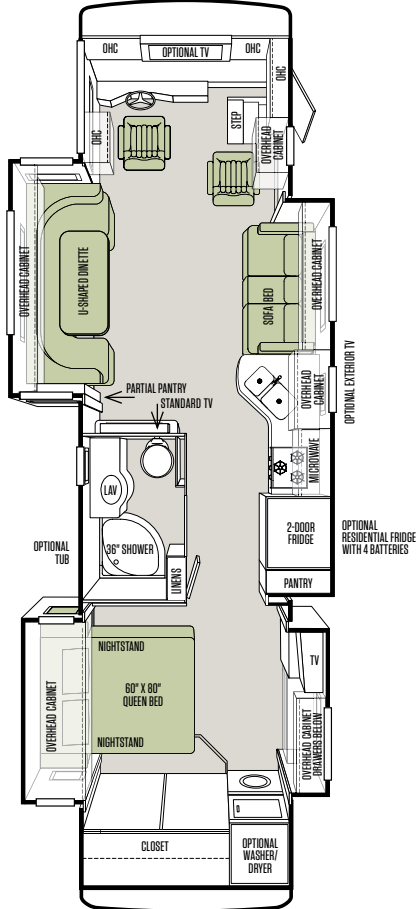

FLOOR PLANS

34 QFA