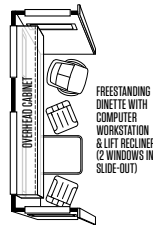

AVAILABLE OPTIONS: