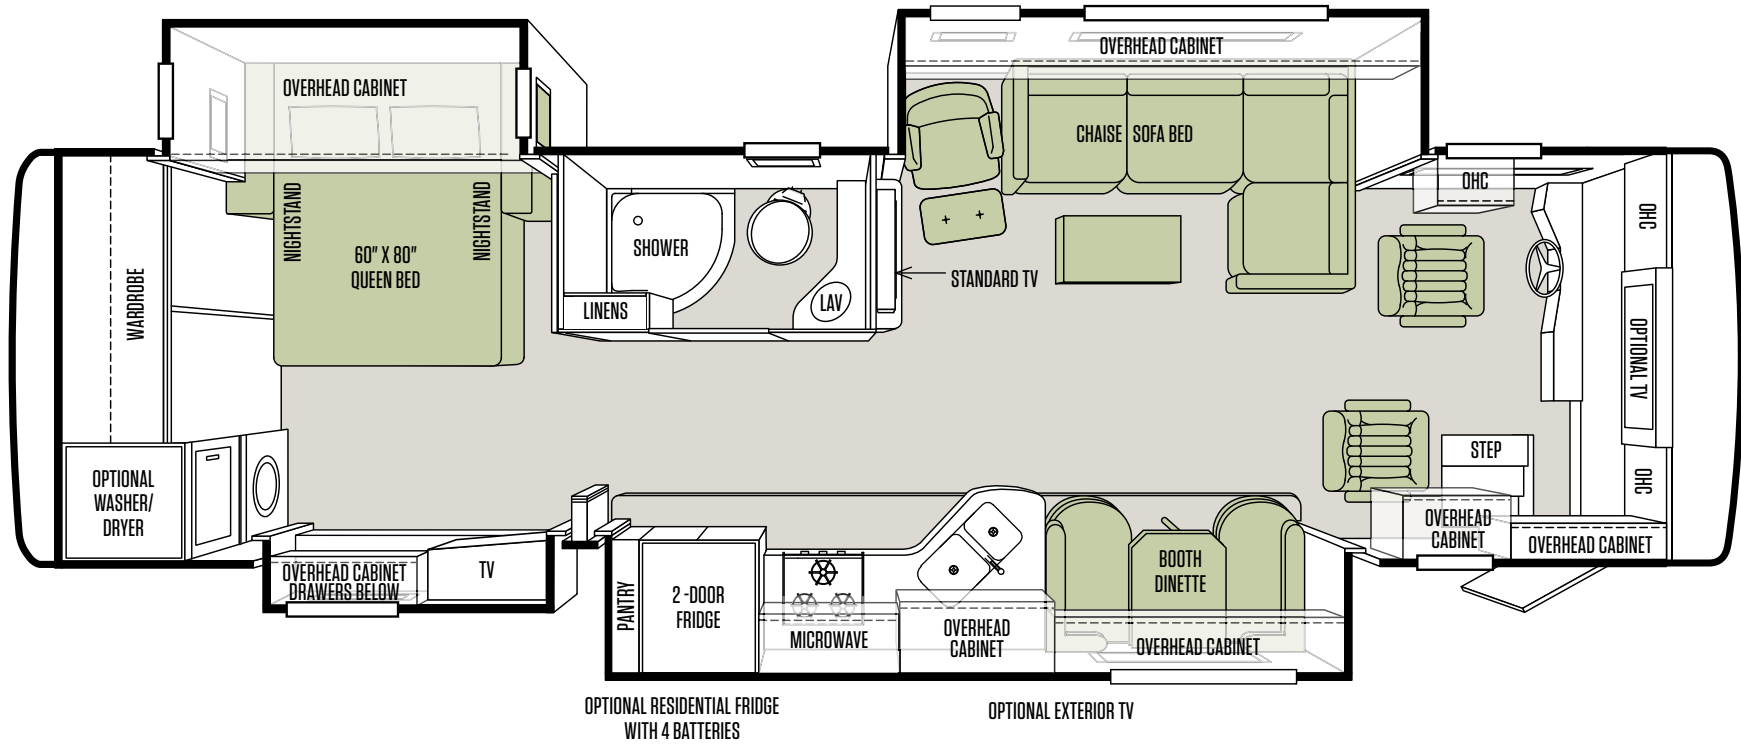

LIVING AREA

DINETTE

ACCENT

SOFA & DRIVER/PASSENGER SEAT

STANDARD CLOTH

OPTIONAL LEATHER

OPTIONAL LEATHER

BEDROOM

FLOOR PLANS

34 QFA

36 QSA

38 QBA

38 QRA

AVAILABLE OPTIONS:

NEW FLOOR PLAN

33 AA