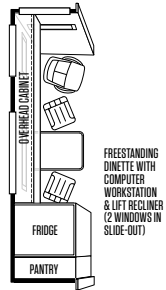

AVAILABLE OPTIONS: