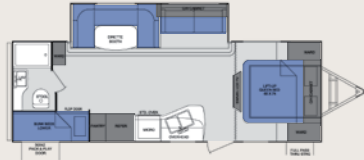

2013 | *Shadow Cruiser*

FOR WHEREVER **YOU** WANT TO GO

Families on the go can find everything they need in the 2013 Shadow Cruiser. A benchmark for value in a true lightweight, the Shadow Cruiser features 5/8" tongue and groove plywood floors, slam latch baggage doors, and a convenient outside kitchen. Able to sleep up to 10, this family-friendly lightweight offers 11 floor plans, many with the popular bunkhouse option. Features such as the aerodynamic front and the industry's strongest laminated crowned roof allow owners to feel safe and confident in knowing that you are towing the leader in lightweights and providing the best value for your family. **All that's left to do is pack.**

FOR MORE INFORMATION, CALL 877-514-7289

| WWW.CRUISERRV.COM

CruiserRV

FLOOR PLANS

2013 | *Shadow Cruiser*

* All weights are "non-equipped"

S-185FBR

Ext. Length 18'-7" | Ext. Width 84"
Dry Weight* (lbs.) 2764
GVWR (lbs.) 5835

Tank Sizes (gal.)

Fresh 30 | Gray 32 | Black 25

S-260BHS

Ext. Length 28'-8" | Ext. Width 96"
Dry Weight* (lbs.) 4595
GVWR (lbs.) 7540

Tank Sizes (gal.)

Fresh 36 | Gray 38 | Black 38

S-290DBS

Ext. Length 32'-10" | Ext. Width 96"
Dry Weight* (lbs.) 5000
GVWR (lbs.) 7560

Tank Sizes (gal.)

Fresh 36 | Gray 38 | Black 38

S-185FBS

Ext. Length 18'-9" | Ext. Width 84"
Dry Weight* (lbs.) 2929
GVWR (lbs.) 5854

Tank Sizes (gal.)

Fresh 30 | Gray 25 | Black 25

S-261BHS

Ext. Length 29'-11" | Ext. Width 96"
Dry Weight* (lbs.) 4375
GVWR (lbs.) 7450