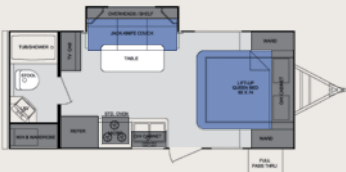

Tank Sizes (gal.)

Fresh 36 | Gray 38 | Black 38

S-185FBS

Ext. Length 18'-9" | Ext. Width 84"
Dry Weight* (lbs.) 2929
GVWR (lbs.) 5854

Tank Sizes (gal.)

Fresh 30 | Gray 25 | Black 25

S-261BHS

Ext. Length 29'-11" | Ext. Width 96"
Dry Weight* (lbs.) 4375
GVWR (lbs.) 7450

Tank Sizes (gal.)

Fresh 36 | Gray 38 | Black 38

S-313BHS

Ext. Length 35'-5" | Ext. Width 96"
Dry Weight* (lbs.) 6385
GVWR (lbs.) 9615

Tank Sizes (gal.)

Fresh 36 | Gray 38 | Black 38

S-195WBS

Ext. Length 22'-3" | Ext. Width 90"
Dry Weight* (lbs.) 3369
GVWR (lbs.) 5925

Tank Sizes (gal.)

Fresh 36 | Gray 38 | Black 38

S-280QBS

Ext. Length 32'-0" | Ext. Width 96"
Dry Weight* (lbs.) 5085
GVWR (lbs.) 7530

Tank Sizes (gal.)

Fresh 36 | Gray 38 | Black 38

S-314TSB

Ext. Length 35'-5" | Ext. Width 96"
Dry Weight* (lbs.) 6335
GVWR (lbs.) 9440

Tank Sizes

Fresh 36 | Gray 38 | Black 38

S-225RBS

Ext. Length 25'-11" | Ext. Width 96"
Dry Weight* (lbs.) 4210
GVWR (lbs.) 7325

Tank Sizes (gal.)

Fresh 36 | Gray 38 | Black 38

S-285RLS

Ext. Length 32'-0" | Ext. Width 96"
Dry Weight* (lbs.) 5785
GVWR (lbs.) 7660