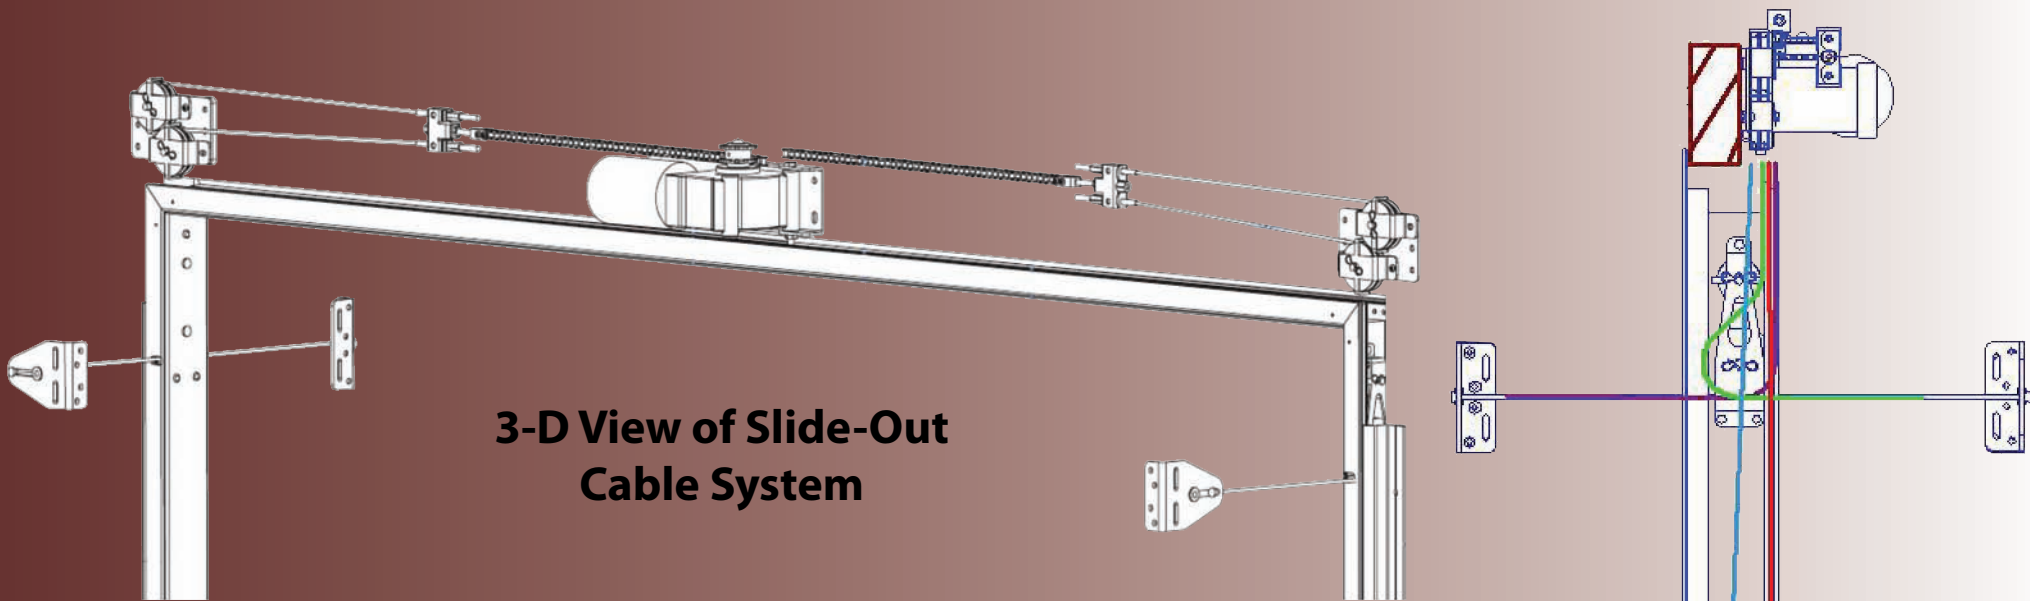

**3-D View of Slide-Out
Cable System**