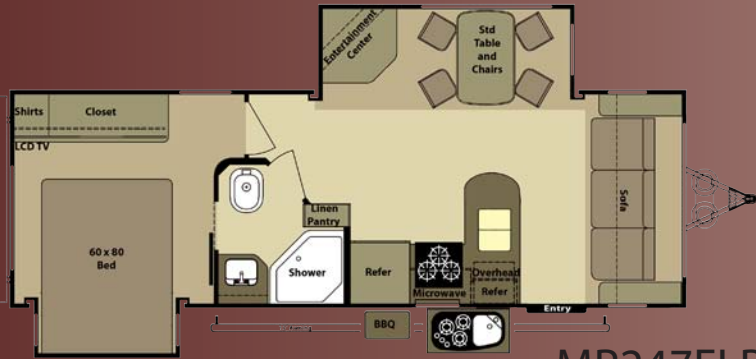

Travel Trailer Floorplans

MR247FLR