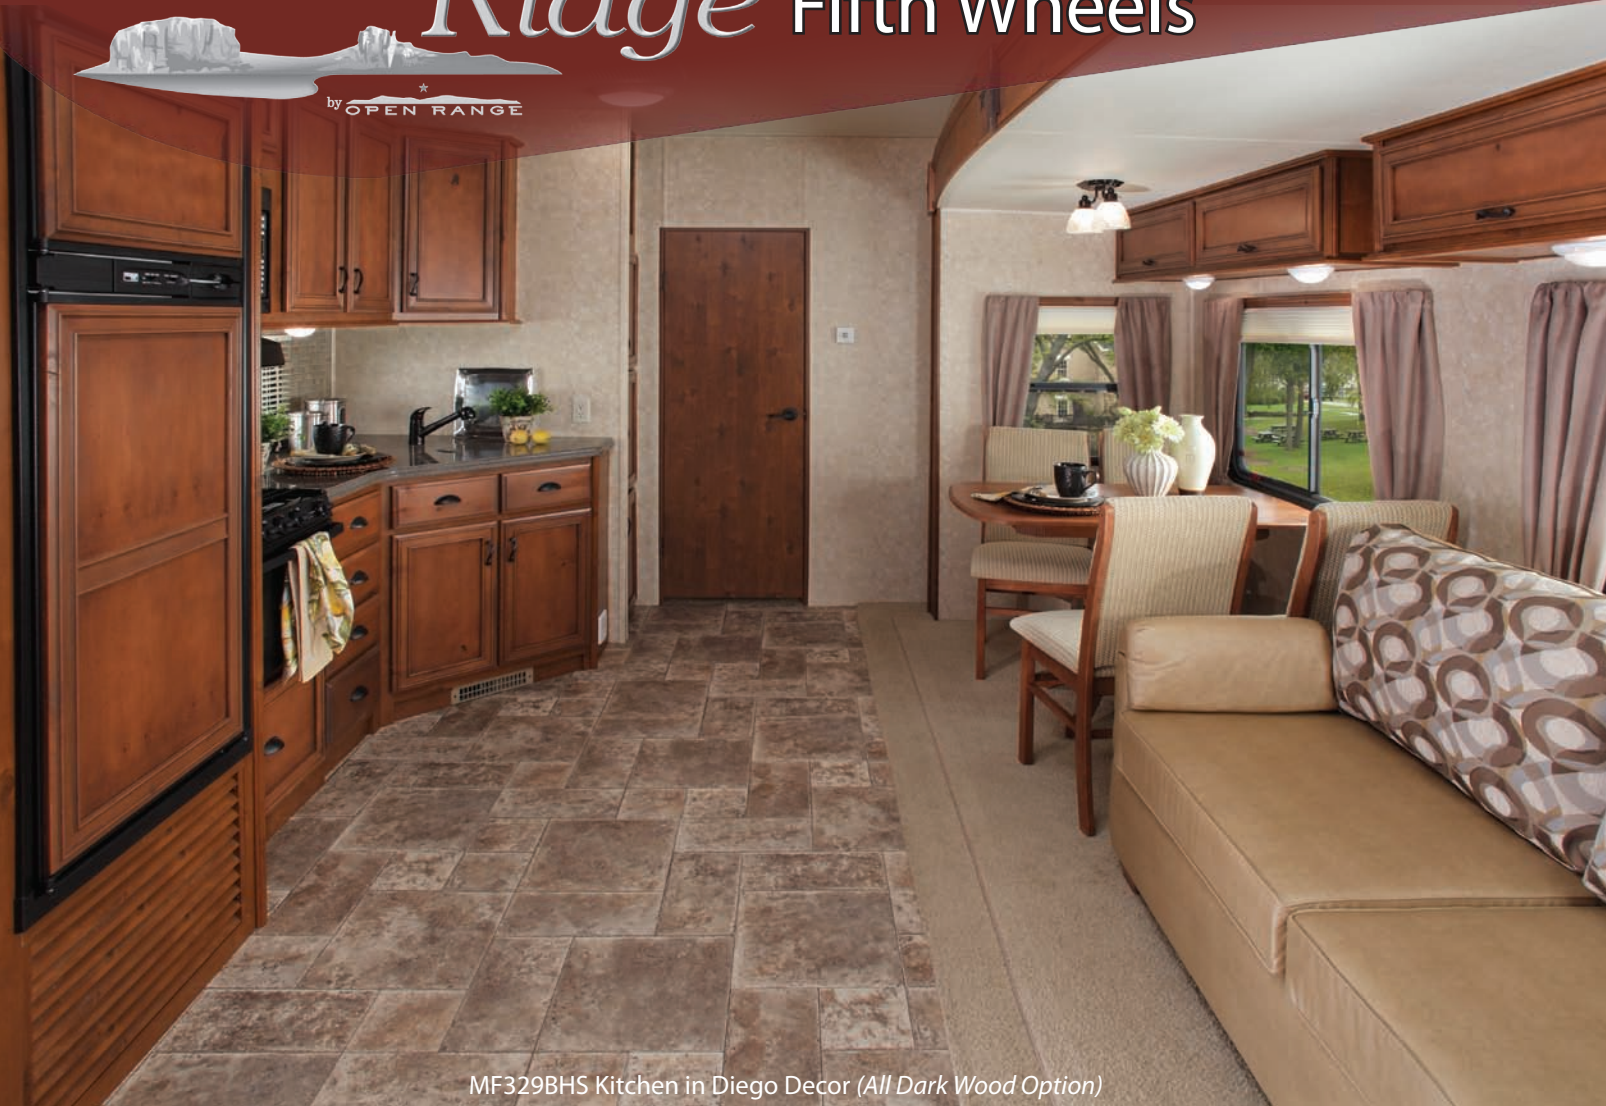

Randy Graber, President
Open Range RV Company

Mesa Ridge Fifth Wheels

MF329BHS Kitchen in Diego Decor (All Dark Wood Option)

CORIAN COUNTERTOPS WITH FLUSH MOUNTED SINK COVERS

- Durable Finish for Years of Use
- Nonporous Surface - Easy to Clean
- Easy Repair if Damaged
- Stainless Steel Sink
- Single Lever Pullout Spray Faucet