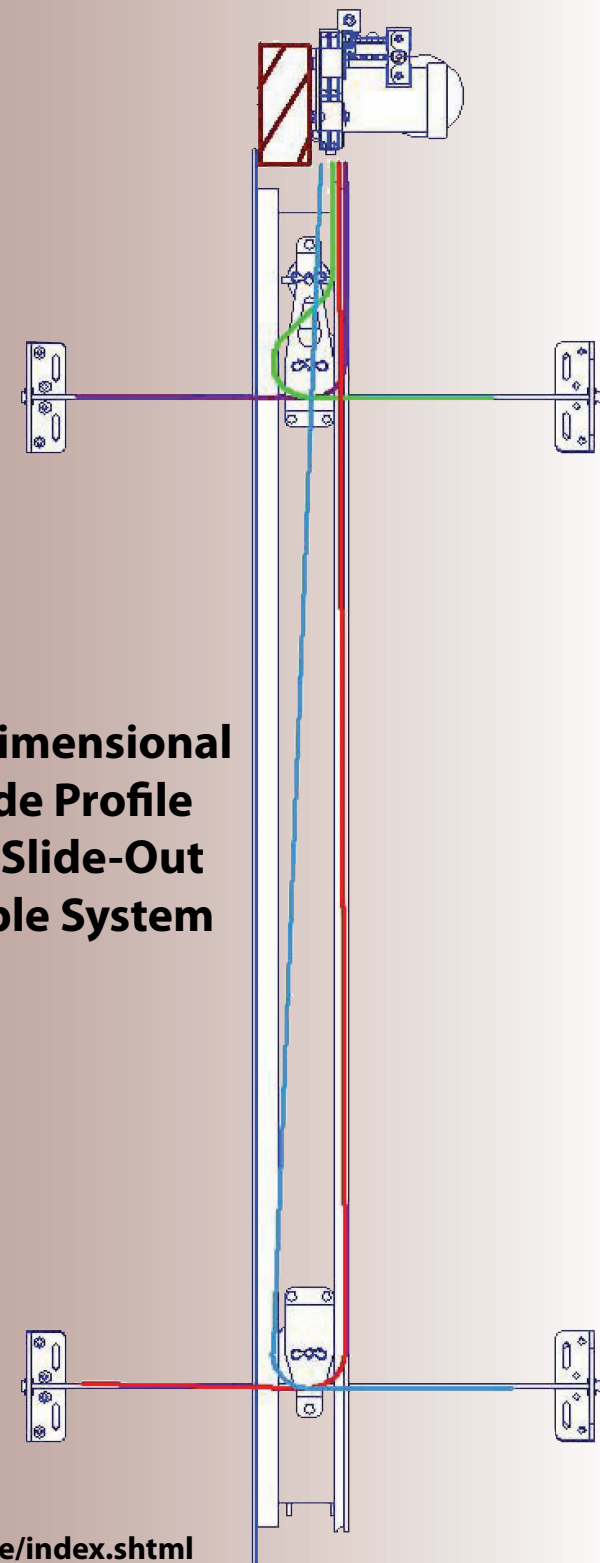

**1- Dimensional
Side Profile
Of Slide-Out
Cable System**

10 Reasons Why... Accu-Slide

1. **1. Above floor design means more storage area for your RV**
2. **2. Lightweight design promotes fuel savings**
3. **3. High strength stainless steel aircraft cable is used for control**
4. **4. Cable control at all 4 room corners helps stop leaks**
5. **5. Working components are in your RV, safe from the elements**
6. **6. Locking motor secures room in or out to help stop leaks**
7. **7. Above floor design minimizes maintenance requirements**
8. **8. A clean system - no leaky hydraulic lines or greasy drives**
9. **9. Smooth, quiet room movement - no jumping or jerking**
10. **10. It's built in the U.S.A. and backed by BAL since 1972**