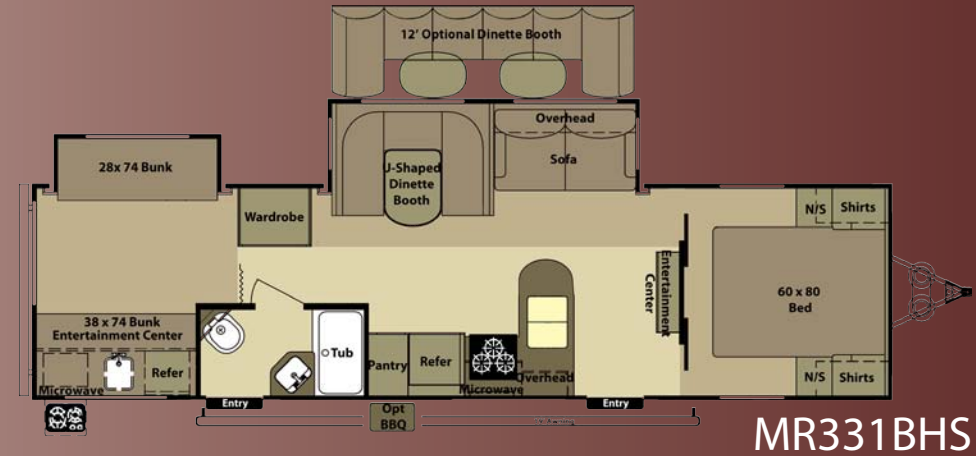

Mesa Ridge Travel Trailers

MR331BHS Galley

MR296BHS Bedroom in Bloom Decor

MR247FLR Side Isle Bath

**EXTRA DEEP CHEST
OF DRAWERS
(Select Floorplans)**

- 100 lb. Ball Bearing Drawer Guides
- Full Extension for Easy Access
- Drawer Bottom Support Brace for Quality that Lasts

Travel Trailer Floorplans

MR247FLR

MR281FLR

MR296BHS

MR303BHS

MR316RLS

	GVWR	UVW	Hitch Wt.	Axle Wt.	Gross NCC	Ext. Length	Ext. Height	Ext. Width	Water Heater Gas/Elec	Fresh Water	Gray Water	Waste	LP Gas (Lbs)	Furnace (BTU's)	Tire Size	Awning Size
MR247FLR	8610	6635	850	5785	1975	29'	140"	100"	6 Gal	50	60	30	60	30,000	15"	16'
MR281FLR	9005	7030	980	6050	1975	32'	140"	100"	6 Gal	50	60	30	60	30,000	15"	16'
MR296BHS	9170	7195	665	6530	1975	33'	140"	100"	6 Gal	50	60	30	60	30,000	15"	16'
MR303BHS	9160	7185	890	6295	1975	33'	140"	100"	6 Gal	50	60	30	60	30,000	15"	19'
MR316RLS	9995	8150	1305	6845	1845	33'8"	140"	100"	6 Gal	50	57	30	60	30,000	15"	19'
MR320RES	9515	7540	840	6700	1975	34'6"	140"	100"	6 Gal	50	60	30	60	30,000	15"	16'
MR331BHS	9680	7705	750	6955	1975	36'8"	140"	100"	6 Gal	50	60	30	60	30,000	15"	19'