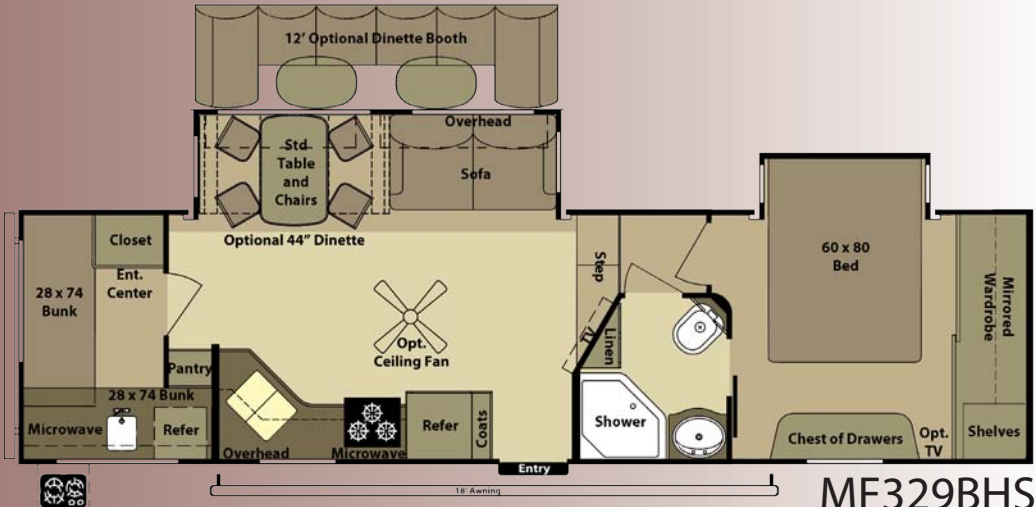

PULL OUT PANTRY (Most Models)

- Conveniently Placed in Kitchen
- Space Saving Size and Build
- Ball Bearing Guides for Easy Access
- 3-Tiers for Maximum Storage

MF329BHS Bedroom in Diego Decor

***RADIUS BED BASE WITH
TONS OF STORAGE***

- Easy Lift Strut Assist
- Radius Base for Easy "Walk Around"
- Full Depth Base to Fit all Your Items

MF329BHS Bunk House

Fifth Wheel Floorplans

MF316RLS

MF329BHS

MF337RLS

MF338RLS

MF357RES