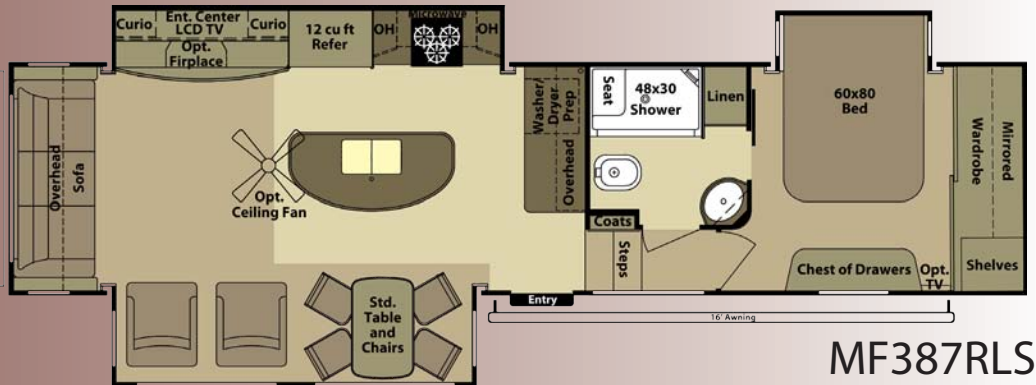

PULL OUT PANTRY (Most Models)

- Conveniently Placed in Kitchen
- Space Saving Size and Build
- Ball Bearing Guides for Easy Access
- 3-Tiers for Maximum Storage

MF329BHS Bedroom in Diego Decor

***RADIUS BED BASE WITH
TONS OF STORAGE***

- Easy Lift Strut Assist
- Radius Base for Easy "Walk Around"
- Full Depth Base to Fit all Your Items

MF329BHS Bunk House

Fifth Wheel Floorplans

MF316RLS

MF329BHS

MF337RLS

MF338RLS

MF357RES