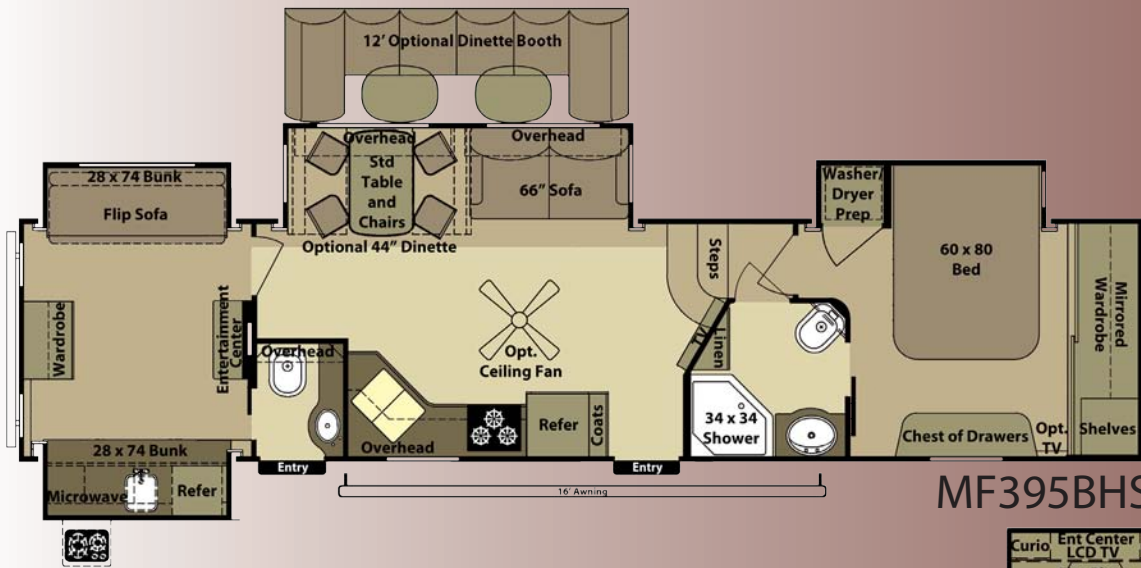

GVWR	UVW	Hitch Wt.	Axle Wt.	Gross NCC	Ext. Length	Ext. Height	Ext. Width	Water Heater Gas/Elec	Fresh Water	Gray Water	Waste	LP Gas (Lbs)	Furnace (BTU's)	Tire Size	Awning Size
MF316RLS	10790	8945	1990	6955	1845	30'10"	155"	100"	10 Gal	85	82	41	80	35,000	15"/16" opt	19'
MF329BHS	12170	8910	1770	7140	3260	34'	155"	100"	10 Gal	85	82	41	80	35,000	15"/16" opt	18'
MF337RLS	12605	9415	2205	7210	3190	33'6"	155"	100"	10 Gal	85	57	41	80	35,000	15"/16" opt	16'
MF338RLS	12595	9845	2145	7650	2750	35'4"	155"	100"	10 Gal	85	82	41	80	35,000	15"/16" opt	16'
MF357RES	12635	9485	2235	7250	3150	35'2"	155"	100"	10 Gal	85	57	41	80	35,000	15"/16" opt	16'
MF387RLS	TBD	TBD	TBD	TBD	TBD	37'	155"	100"	10 Gal	85	TBD	TBD	80	35,000	15"/16" opt	16'
MF395BHS	16005	11310	2005	9305	4695	39'4"	155"	100"	10 Gal	85	74	74	80	40,000	16"	16'
MF430RLS	TBD	TBD	TBD	TBD	TBD	39'4"	155"	100"	10 Gal	85	82	41	80	40,000	15"/16" opt	16'