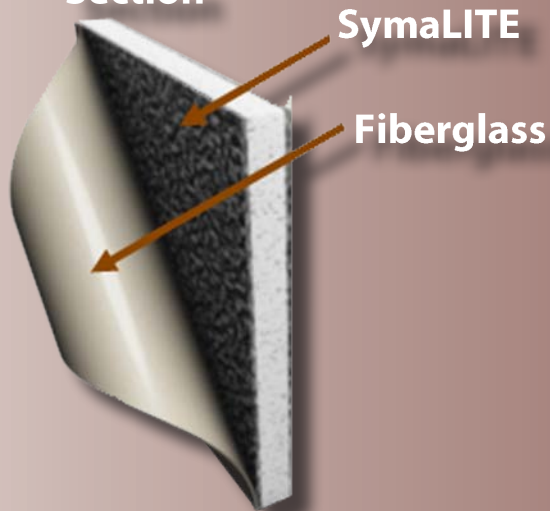

Exterior Construction

PLYWOOD ROOF DECKING

- 350 lb. "Walk-On" Rating
- Constructed with Real Plywood
- More Durable
- Better Quality

PVC RUBBER ROOF MATERIAL

- Ultra Violet Resistant
- No Streaking or Chalking
- No Reconditioning Needed
- 30% Lighter Weight than EPDM Rubber Roof
- Self Extinguishing
- Recyclable

SYMALITE 1200 SIDEWALL SUBSTRATE

Outside Wall Section

- Man-Made Composite Technology
- 125% More Puncture Proof
- Additional Insulator
- Noise Reduction
- Moisture, Mold, & Swell Resistant
- Provides the Best Possible Bond with Fiberglass