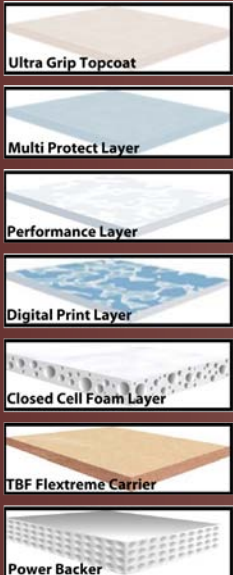

Interior Construction

100 lb. FULL EXTENSION DRAWER GUIDES

CABINET CONSTRUCTION

- Face Frames are Tube Drilled and Screwed for Maximum Strength

HARDWOOD CABINET CONSTRUCTION

- Hardwood Cabinet Door Frames & Drawer Faces
- Lumber Core Stiles
- Mortis & Tenon Joints
- Residential Style Hidden Hinges

7-LAYER BEAUFLO[®] VINYL FLOORING 7-Year Warranty

MORTIS & TENON CABINET CONSTRUCTION

HIDDEN HINGES

- Elegant Euro-Style Spring Loaded Hardware
- Keeps Doors Closed Tightly
- Fully Adjustable to Customize Fit