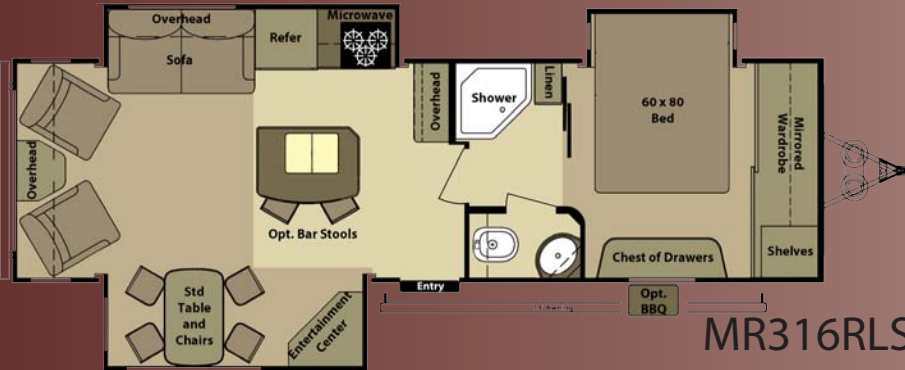

Travel Trailer Floorplans

MR316RLS