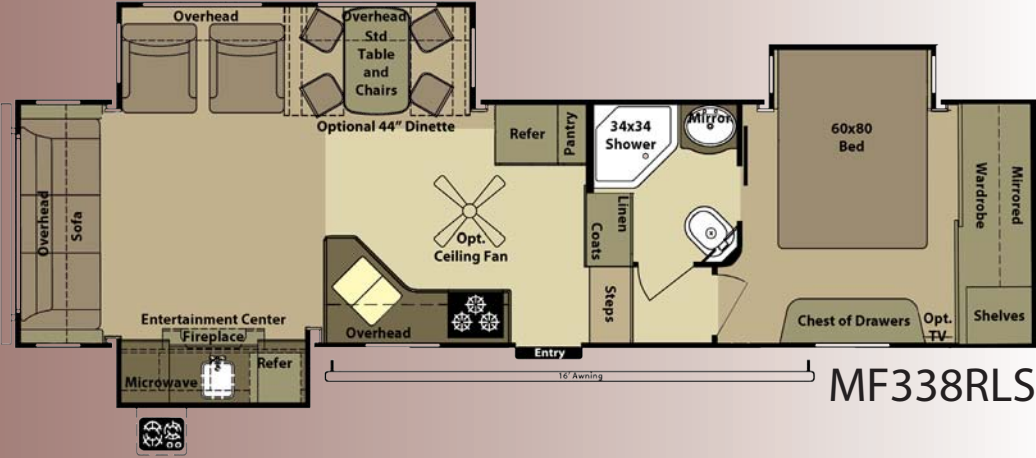

PULL OUT PANTRY (Most Models)

- Conveniently Placed in Kitchen
- Space Saving Size and Build
- Ball Bearing Guides for Easy Access
- 3-Tiers for Maximum Storage

MF329BHS Bedroom in Diego Decor

***RADIUS BED BASE WITH
TONS OF STORAGE***

- Easy Lift Strut Assist
- Radius Base for Easy "Walk Around"
- Full Depth Base to Fit all Your Items

MF329BHS Bunk House

Fifth Wheel Floorplans

MF316RLS

MF329BHS

MF337RLS

MF338RLS

MF357RES