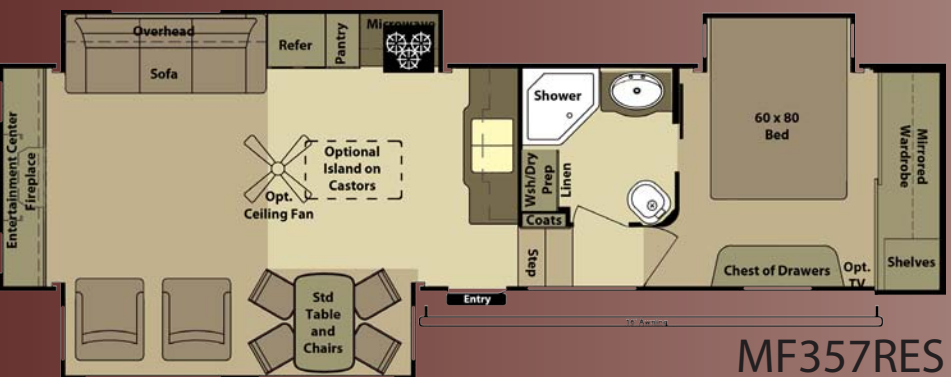

PULL OUT PANTRY (Most Models)

- Conveniently Placed in Kitchen
- Space Saving Size and Build
- Ball Bearing Guides for Easy Access
- 3-Tiers for Maximum Storage

MF329BHS Bedroom in Diego Decor

***RADIUS BED BASE WITH
TONS OF STORAGE***

- Easy Lift Strut Assist
- Radius Base for Easy "Walk Around"
- Full Depth Base to Fit all Your Items

MF329BHS Bunk House

Fifth Wheel Floorplans

MF316RLS

MF329BHS

MF337RLS

MF338RLS

MF357RES