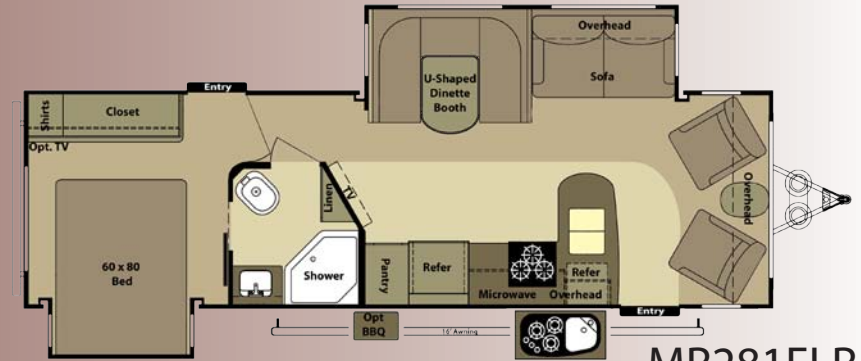

Travel Trailer Floorplans

MR281FLR