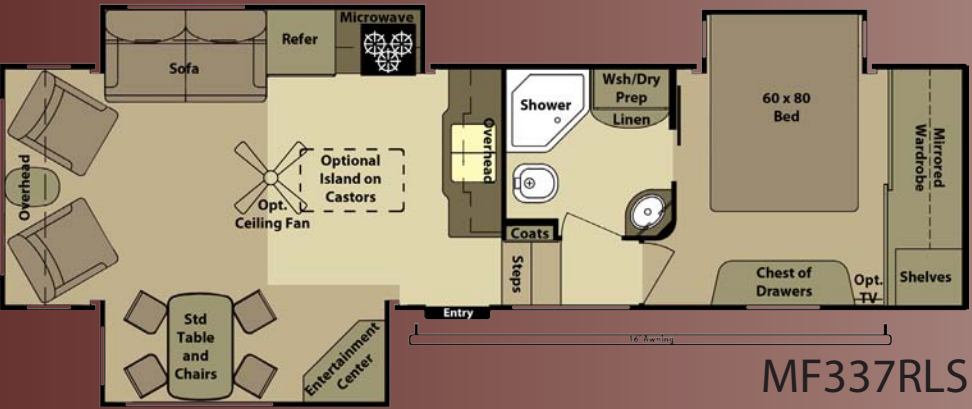

PULL OUT PANTRY (Most Models)

- Conveniently Placed in Kitchen
- Space Saving Size and Build
- Ball Bearing Guides for Easy Access
- 3-Tiers for Maximum Storage

MF329BHS Bedroom in Diego Decor

***RADIUS BED BASE WITH
TONS OF STORAGE***

- Easy Lift Strut Assist
- Radius Base for Easy "Walk Around"
- Full Depth Base to Fit all Your Items

MF329BHS Bunk House

Fifth Wheel Floorplans

MF316RLS

MF329BHS

MF337RLS

MF338RLS

MF357RES