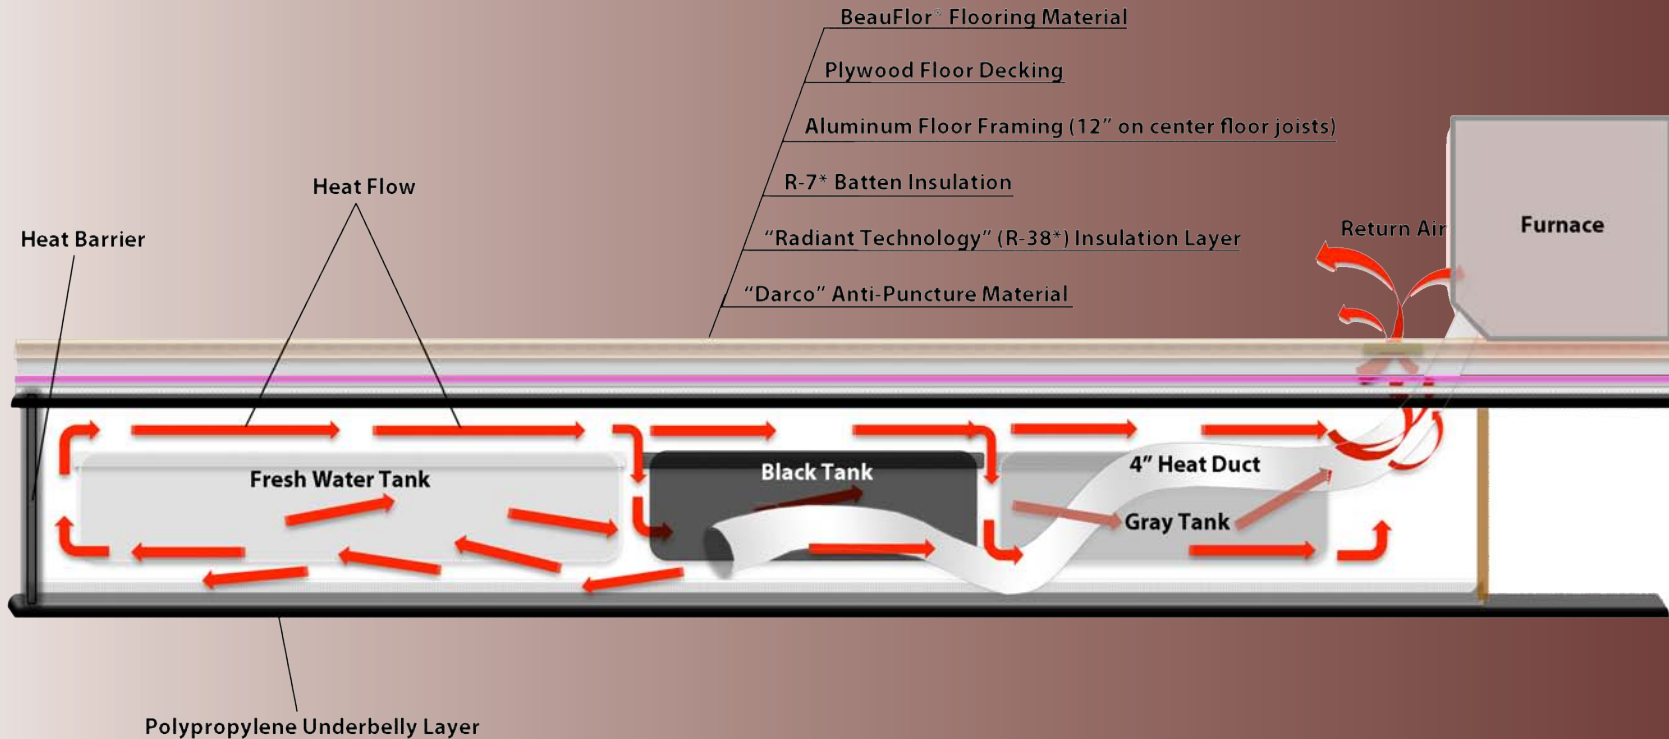

*=Calculated