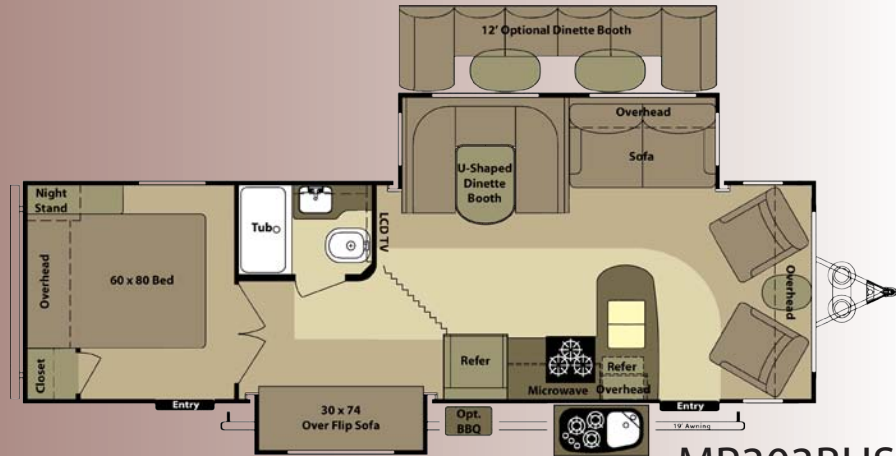

Mesa Ridge Travel Trailers

MR331BHS Galley

MR296BHS Bedroom in Bloom Decor

MR247FLR Side Isle Bath

**EXTRA DEEP CHEST
OF DRAWERS
(Select Floorplans)**

- 100 lb. Ball Bearing Drawer Guides
- Full Extension for Easy Access
- Drawer Bottom Support Brace for Quality that Lasts

Travel Trailer Floorplans

MR247FLR

MR281FLR

MR296BHS

MR303BHS

MR316RLS

	GVWR	UVW	Hitch Wt.	Axle Wt.	Gross NCC	Ext. Length	Ext. Height	Ext. Width	Water Heater Gas/Elec	Fresh Water	Gray Water	Waste	LP Gas (Lbs)	Furnace (BTU's)	Tire Size	Awning Size
MR247FLR	8610	6635	850	5785	1975	29'	140"	100"	6 Gal	50	60	30	60	30,000	15"	16'
MR281FLR	9005	7030	980	6050	1975	32'	140"	100"	6 Gal	50	60	30	60	30,000	15"	16'
MR296BHS	9170	7195	665	6530	1975	33'	140"	100"	6 Gal	50	60	30	60	30,000	15"	16'
MR303BHS	9160	7185	890	6295	1975	33'	140"	100"	6 Gal	50	60	30	60	30,000	15"	19'
MR316RLS	9995	8150	1305	6845	1845	33'8"	140"	100"	6 Gal	50	57	30	60	30,000	15"	19'
MR320RES	9515	7540	840	6700	1975	34'6"	140"	100"	6 Gal	50	60	30	60	30,000	15"	16'
MR331BHS	9680	7705	750	6955	1975	36'8"	140"	100"	6 Gal	50	60	30	60	30,000	15"	19'