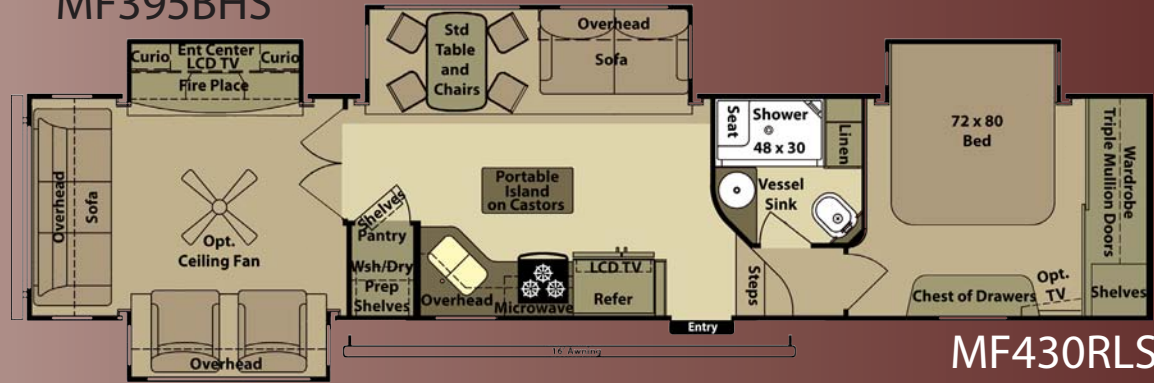

MF430RLS

	GVWR	UVW	Hitch Wt.	Axle Wt.	Gross NCC	Ext. Length	Ext. Height	Ext. Width	Water Heater Gas/Elec	Fresh Water	Gray Water	Waste	LP Gas (Lbs)	Furnace (BTU's)	Tire Size	Awning Size
MF316RLS	10790	8945	1990	6955	1845	30'10"	155"	100"	10 Gal	85	82	41	80	35,000	15"/16" opt	19'
MF329BHS	12170	8910	1770	7140	3260	34'	155"	100"	10 Gal	85	82	41	80	35,000	15"/16" opt	18'
MF337RLS	12605	9415	2205	7210	3190	33'6"	155"	100"	10 Gal	85	57	41	80	35,000	15"/16" opt	16'
MF338RLS	12595	9845	2145	7650	2750	35'4"	155"	100"	10 Gal	85	82	41	80	35,000	15"/16" opt	16'
MF357RES	12635	9485	2235	7250	3150	35'2"	155"	100"	10 Gal	85	57	41	80	35,000	15"/16" opt	16'
MF387RLS	TBD	TBD	TBD	TBD	TBD	37'	155"	100"	10 Gal	85	TBD	TBD	80	35,000	15"/16" opt	16'
MF395BHS	16005	11310	2005	9305	4695	39'4"	155"	100"	10 Gal	85	74	74	80	40,000	16"	16'
MF430RLS	TBD	TBD	TBD	TBD	TBD	39'4"	155"	100"	10 Gal	85	82	41	80	40,000	15"/16" opt	16'