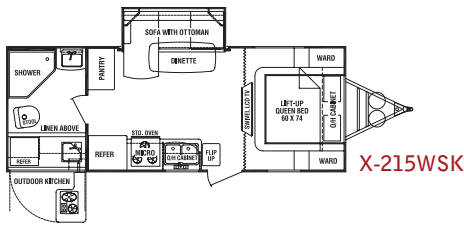

X-189FBS

X-189FDS

X-210

X-210UDS

X-210WBS

X-214WSD

X-215WSK

X-244RBS

X-262BHS

X-264RLS

X-265RBSS

SPECIFICATIONS	X-189FDS	X-189FBS	X-210	X-210WBS	X-210UDS	X-214WSD	X-215WSK	X-244RBS	X-262BHS	X-264RLS	X-265RBSS
Exterior Length	18' 9"	18' 9"	23' 6"	21' 9"	21' 9"	24' 6"	24' 8"	27' 9"	27' 5"	28' 6"	28' 7"
Exterior Width	84"	84"	90"	90"	90"	90"	90"	90"	90"	90"	90"
Exterior Height	9' 10"	9' 10"	9' 10"	9' 10"	9' 10"	9' 10"	9' 10"	9' 10"	9' 10"	9' 10"	9' 10"
Interior Height	6' 4"	6' 4"	6' 4"	6' 4"	6' 4"	6' 4"	6' 4"	6' 4"	6' 4"	6' 4"	6' 4"
Bed Size	60" x 80"	60" x 80"	60" x 80"	60" x 74"	60" x 74"	60" x 74"	60" x 74"	60" x 74"	60" x 80"	60" x 80"	60" x 80"
Dinette Bed Size	32" x 70"	N/A	40" x 72"	N/A	41" x 81"	41" x 81"	N/A	41" x 84"	41" x 81"	41" x 67"	37" x 70"
Couch Size	N/A	35" x 68"	N/A	35" x 68"	N/A	N/A	35" x 68"	N/A	(2) 28" x 88" (1) 28" x 62"	N/A	42" x 62"
Axle Weight (lbs.)	2,640	2,718	3,070	2,975	3,160	3,375	3,410	3,719	TBD	TBD	4,260
Hitch Weight (lbs.)	400	280	380	395	410	445	430	440	TBD	TBD	405
Dry Weight (lbs.)	3,040	2,998	3,450	3,370	3,570	3,820	3,840	4,159	TBD	TBD	4,665
GVWR (lbs.)	6,000	5,880	5,980	5,995	6,010	6,045	6,030	6,040	TBD	TBD	7,405
Cargo Capacity (lbs.)	2,960	2,892	2,530	2,625	2,440	2,225	2,190	1,881	TBD	TBD	2,740
Fresh Tank (gal.)	30	30	36	36	36	36	36	36	36	36	36
Gray Tank (gal.)	25	25	38	38	38	38	38	38	38	38	38
Black Tank (gal.)	25	25	38	38	38	38	38	38	38	38	38
LP Bottle (lbs.)	40	40	60	60	60	60	60	60	60	60	60
Power Conv. (amps)	55	55	55	55	55	55	55	55	55	55	55
Elec. Ign. Furn (BTU)	16K	16K	20K	20K	20K	20K	20K	20K	20K	20K	20K