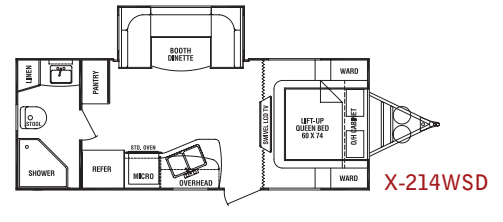

X-189FBS

X-189FDS

X-210

X-210UDS

X-210WBS

X-214WSD

X-215WSK

X-244RBS

X-262BHS

X-264RLS

X-265RBSS

SPECIFICATIONS	X-189FDS	X-189FBS	X-210	X-210WBS	X-210UDS	X-214WSD	X-215WSK	X-244RBS	X-262BHS	X-264RLS	X-265RBSS
Exterior Length	18' 9"	18' 9"	23' 6"	21' 9"	21' 9"	24' 6"	24' 8"	27' 9"	27' 5"	28' 6"	28' 7"
Exterior Width	84"	84"	90"	90"	90"	90"	90"	90"	90"	90"	90"
Exterior Height	9' 10"	9' 10"	9' 10"	9' 10"	9' 10"	9' 10"	9' 10"	9' 10"	9' 10"	9' 10"	9' 10"
Interior Height	6' 4"	6' 4"	6' 4"	6' 4"	6' 4"	6' 4"	6' 4"	6' 4"	6' 4"	6' 4"	6' 4"
Bed Size	60" x 80"	60" x 80"	60" x 80"	60" x 74"	60" x 74"	60" x 74"	60" x 74"	60" x 74"	60" x 80"	60" x 80"	60" x 80"
Dinette Bed Size	32" x 70"	N/A	40" x 72"	N/A	41" x 81"	41" x 81"	N/A	41" x 84"	41" x 81"	41" x 67"	37" x 70"
Couch Size	N/A	35" x 68"	N/A	35" x 68"	N/A	N/A	35" x 68"	N/A	(2) 28" x 88" (1) 28" x 62"	N/A	42" x 62"
Axle Weight (lbs.)	2,640	2,718	3,070	2,975	3,160	3,375	3,410	3,719	TBD	TBD	4,260
Hitch Weight (lbs.)	400	280	380	395	410	445	430	440	TBD	TBD	405
Dry Weight (lbs.)	3,040	2,998	3,450	3,370	3,570	3,820	3,840	4,159	TBD	TBD	4,665
GVWR (lbs.)	6,000	5,880	5,980	5,995	6,010	6,045	6,030	6,040	TBD	TBD	7,405
Cargo Capacity (lbs.)	2,960	2,892	2,530	2,625	2,440	2,225	2,190	1,881	TBD	TBD	2,740
Fresh Tank (gal.)	30	30	36	36	36	36	36	36	36	36	36
Gray Tank (gal.)	25	25	38	38	38	38	38	38	38	38	38
Black Tank (gal.)	25	25	38	38	38	38	38	38	38	38	38
LP Bottle (lbs.)	40	40	60	60	60	60	60	60	60	60	60
Power Conv. (amps)	55	55	55	55	55	55	55	55	55	55	55
Elec. Ign. Furn (BTU)	16K	16K	20K	20K	20K	20K	20K	20K	20K	20K	20K