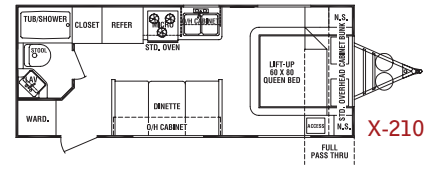

X-210

SPECIFICATIONS	X-189FDS	X-189FBS	X-210	X-210WBS	X-210UDS	X-214WSD	X-215WSK	X-244RBS	X-262BHS	X-264RLS	X-265RBSS
Exterior Length	18' 9"	18' 9"	23' 6"	21' 9"	21' 9"	24' 6"	24' 8"	27' 9"	27' 5"	28' 6"	28' 7"
Exterior Width	84"	84"	90"	90"	90"	90"	90"	90"	90"	90"	90"
Exterior Height	9' 10"	9' 10"	9' 10"	9' 10"	9' 10"	9' 10"	9' 10"	9' 10"	9' 10"	9' 10"	9' 10"
Interior Height	6' 4"	6' 4"	6' 4"	6' 4"	6' 4"	6' 4"	6' 4"	6' 4"	6' 4"	6' 4"	6' 4"
Bed Size	60" x 80"	60" x 80"	60" x 80"	60" x 74"	60" x 74"	60" x 74"	60" x 74"	60" x 74"	60" x 80"	60" x 80"	60" x 80"
Dinette Bed Size	32" x 70"	N/A	40" x 72"	N/A	41" x 81"	41" x 81"	N/A	41" x 84"	41" x 81"	41" x 67"	37" x 70"
Couch Size	N/A	35" x 68"	N/A	35" x 68"	N/A	N/A	35" x 68"	N/A	(2) 28" x 88" (1) 28" x 62"	N/A	42" x 62"
Axle Weight (lbs.)	2,640	2,718	3,070	2,975	3,160	3,375	3,410	3,719	TBD	TBD	4,260
Hitch Weight (lbs.)	400	280	380	395	410	445	430	440	TBD	TBD	405
Dry Weight (lbs.)	3,040	2,998	3,450	3,370	3,570	3,820	3,840	4,159	TBD	TBD	4,665
GVWR (lbs.)	6,000	5,880	5,980	5,995	6,010	6,045	6,030	6,040	TBD	TBD	7,405
Cargo Capacity (lbs.)	2,960	2,892	2,530	2,625	2,440	2,225	2,190	1,881	TBD	TBD	2,740
Fresh Tank (gal.)	30	30	36	36	36	36	36	36	36	36	36
Gray Tank (gal.)	25	25	38	38	38	38	38	38	38	38	38
Black Tank (gal.)	25	25	38	38	38	38	38	38	38	38	38
LP Bottle (lbs.)	40	40	60	60	60	60	60	60	60	60	60
Power Conv. (amps)	55	55	55	55	55	55	55	55	55	55	55
Elec. Ign. Furn (BTU)	16K	16K	20K	20K	20K	20K	20K	20K	20K	20K	20K

NOTE: Weights are approximate and based on standard features. Optional equipment is not included. Cruiser RV, LLC constantly strives to improve its product. All specifications are subject to change without notice or obligation. See your local Cruiser RV dealer today to review a current model.

Cruiser RV, LLC

7805 North SR 9 • P O Box 130 • Howe, IN 46746

Ph 260-562-3500 • Fax 260-562-2210

Toll Free 866-277-5630

www.cruiserrv.com