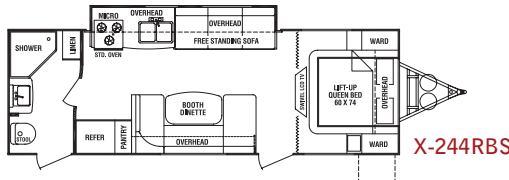

X-189FBS

X-189FDS

X-210

X-210UDS

X-210WBS

X-214WSD

X-215WSK

X-244RBS

X-262BHS

X-264RLS

X-265RBSS

SPECIFICATIONS	X-189FDS	X-189FBS	X-210	X-210WBS	X-210UDS	X-214WSD	X-215WSK	X-244RBS	X-262BHS	X-264RLS	X-265RBSS
Exterior Length	18' 9"	18' 9"	23' 6"	21' 9"	21' 9"	24' 6"	24' 8"	27' 9"	27' 5"	28' 6"	28' 7"
Exterior Width	84"	84"	90"	90"	90"	90"	90"	90"	90"	90"	90"
Exterior Height	9' 10"	9' 10"	9' 10"	9' 10"	9' 10"	9' 10"	9' 10"	9' 10"	9' 10"	9' 10"	9' 10"
Interior Height	6' 4"	6' 4"	6' 4"	6' 4"	6' 4"	6' 4"	6' 4"	6' 4"	6' 4"	6' 4"	6' 4"
Bed Size	60" x 80"	60" x 80"	60" x 80"	60" x 74"	60" x 74"	60" x 74"	60" x 74"	60" x 74"	60" x 80"	60" x 80"	60" x 80"
Dinette Bed Size	32" x 70"	N/A	40" x 72"	N/A	41" x 81"	41" x 81"	N/A	41" x 84"	41" x 81"	41" x 67"	37" x 70"
Couch Size	N/A	35" x 68"	N/A	35" x 68"	N/A	N/A	35" x 68"	N/A	(2) 28" x 88" (1) 28" x 62"	N/A	42" x 62"
Axle Weight (lbs.)	2,640	2,718	3,070	2,975	3,160	3,375	3,410	3,719	TBD	TBD	4,260
Hitch Weight (lbs.)	400	280	380	395	410	445	430	440	TBD	TBD	405
Dry Weight (lbs.)	3,040	2,998	3,450	3,370	3,570	3,820	3,840	4,159	TBD	TBD	4,665
GVWR (lbs.)	6,000	5,880	5,980	5,995	6,010	6,045	6,030	6,040	TBD	TBD	7,405
Cargo Capacity (lbs.)	2,960	2,892	2,530	2,625	2,440	2,225	2,190	1,881	TBD	TBD	2,740
Fresh Tank (gal.)	30	30	36	36	36	36	36	36	36	36	36
Gray Tank (gal.)	25	25	38	38	38	38	38	38	38	38	38
Black Tank (gal.)	25	25	38	38	38	38	38	38	38	38	38
LP Bottle (lbs.)	40	40	60	60	60	60	60	60	60	60	60
Power Conv. (amps)	55	55	55	55	55	55	55	55	55	55	55
Elec. Ign. Furn (BTU)	16K	16K	20K	20K	20K	20K	20K	20K	20K	20K	20K