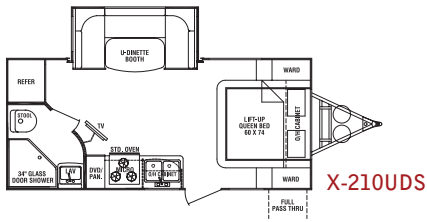

X-189FBS

X-189FDS

X-210

X-210UDS

X-210WBS

X-214WSD

X-215WSK

X-244RBS

X-262BHS

X-264RLS

X-265RBSS

SPECIFICATIONS	X-189FDS	X-189FBS	X-210	X-210WBS	X-210UDS	X-214WSD	X-215WSK	X-244RBS	X-262BHS	X-264RLS	X-265RBSS
Exterior Length	18' 9"	18' 9"	23' 6"	21' 9"	21' 9"	24' 6"	24' 8"	27' 9"	27' 5"	28' 6"	28' 7"
Exterior Width	84"	84"	90"	90"	90"	90"	90"	90"	90"	90"	90"
Exterior Height	9' 10"	9' 10"	9' 10"	9' 10"	9' 10"	9' 10"	9' 10"	9' 10"	9' 10"	9' 10"	9' 10"
Interior Height	6' 4"	6' 4"	6' 4"	6' 4"	6' 4"	6' 4"	6' 4"	6' 4"	6' 4"	6' 4"	6' 4"
Bed Size	60" x 80"	60" x 80"	60" x 80"	60" x 74"	60" x 74"	60" x 74"	60" x 74"	60" x 74"	60" x 80"	60" x 80"	60" x 80"
Dinette Bed Size	32" x 70"	N/A	40" x 72"	N/A	41" x 81"	41" x 81"	N/A	41" x 84"	41" x 81"	41" x 67"	37" x 70"
Couch Size	N/A	35" x 68"	N/A	35" x 68"	N/A	N/A	35" x 68"	N/A	(2) 28" x 88" (1) 28" x 62"	N/A	42" x 62"
Axle Weight (lbs.)	2,640	2,718	3,070	2,975	3,160	3,375	3,410	3,719	TBD	TBD	4,260
Hitch Weight (lbs.)	400	280	380	395	410	445	430	440	TBD	TBD	405
Dry Weight (lbs.)	3,040	2,998	3,450	3,370	3,570	3,820	3,840	4,159	TBD	TBD	4,665
GVWR (lbs.)	6,000	5,880	5,980	5,995	6,010	6,045	6,030	6,040	TBD	TBD	7,405
Cargo Capacity (lbs.)	2,960	2,892	2,530	2,625	2,440	2,225	2,190	1,881	TBD	TBD	2,740
Fresh Tank (gal.)	30	30	36	36	36	36	36	36	36	36	36
Gray Tank (gal.)	25	25	38	38	38	38	38	38	38	38	38
Black Tank (gal.)	25	25	38	38	38	38	38	38	38	38	38
LP Bottle (lbs.)	40	40	60	60	60	60	60	60	60	60	60
Power Conv. (amps)	55	55	55	55	55	55	55	55	55	55	55
Elec. Ign. Furn (BTU)	16K	16K	20K	20K	20K	20K	20K	20K	20K	20K	20K