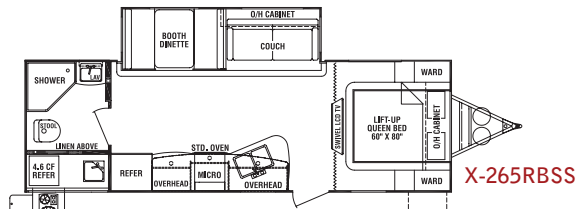

X-189FBS

X-189FDS

X-210

X-210UDS

X-210WBS

X-214WSD

X-215WSK

X-244RBS

X-262BHS

X-264RLS

X-265RBSS

SPECIFICATIONS	X-189FDS	X-189FBS	X-210	X-210WBS	X-210UDS	X-214WSD	X-215WSK	X-244RBS	X-262BHS	X-264RLS	X-265RBSS
Exterior Length	18' 9"	18' 9"	23' 6"	21' 9"	21' 9"	24' 6"	24' 8"	27' 9"	27' 5"	28' 6"	28' 7"
Exterior Width	84"	84"	90"	90"	90"	90"	90"	90"	90"	90"	90"
Exterior Height	9' 10"	9' 10"	9' 10"	9' 10"	9' 10"	9' 10"	9' 10"	9' 10"	9' 10"	9' 10"	9' 10"
Interior Height	6' 4"	6' 4"	6' 4"	6' 4"	6' 4"	6' 4"	6' 4"	6' 4"	6' 4"	6' 4"	6' 4"
Bed Size	60" x 80"	60" x 80"	60" x 80"	60" x 74"	60" x 74"	60" x 74"	60" x 74"	60" x 74"	60" x 80"	60" x 80"	60" x 80"
Dinette Bed Size	32" x 70"	N/A	40" x 72"	N/A	41" x 81"	41" x 81"	N/A	41" x 84"	41" x 81"	41" x 67"	37" x 70"
Couch Size	N/A	35" x 68"	N/A	35" x 68"	N/A	N/A	35" x 68"	N/A	(2) 28" x 88" (1) 28" x 62"	N/A	42" x 62"
Axle Weight (lbs.)	2,640	2,718	3,070	2,975	3,160	3,375	3,410	3,719	TBD	TBD	4,260
Hitch Weight (lbs.)	400	280	380	395	410	445	430	440	TBD	TBD	405
Dry Weight (lbs.)	3,040	2,998	3,450	3,370	3,570	3,820	3,840	4,159	TBD	TBD	4,665
GVWR (lbs.)	6,000	5,880	5,980	5,995	6,010	6,045	6,030	6,040	TBD	TBD	7,405
Cargo Capacity (lbs.)	2,960	2,892	2,530	2,625	2,440	2,225	2,190	1,881	TBD	TBD	2,740
Fresh Tank (gal.)	30	30	36	36	36	36	36	36	36	36	36
Gray Tank (gal.)	25	25	38	38	38	38	38	38	38	38	38
Black Tank (gal.)	25	25	38	38	38	38	38	38	38	38	38
LP Bottle (lbs.)	40	40	60	60	60	60	60	60	60	60	60
Power Conv. (amps)	55	55	55	55	55	55	55	55	55	55	55
Elec. Ign. Furn (BTU)	16K	16K	20K	20K	20K	20K	20K	20K	20K	20K	20K