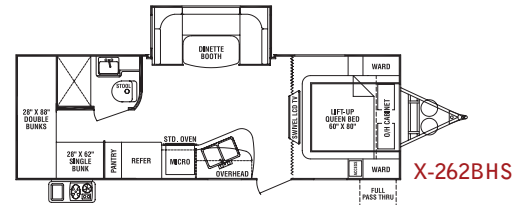

X-262BHS

X-264RLS

X-265RBSS

SPECIFICATIONS	X-189FDS	X-189FBS	X-210	X-210WBS	X-210UDS	X-214WSD	X-215WSK	X-244RBS	X-262BHS	X-264RLS	X-265RBSS
Exterior Length	18' 9"	18' 9"	23' 6"	21' 9"	21' 9"	24' 6"	24' 8"	27' 9"	27' 5"	28' 6"	28' 7"
Exterior Width	84"	84"	90"	90"	90"	90"	90"	90"	90"	90"	90"
Exterior Height	9' 10"	9' 10"	9' 10"	9' 10"	9' 10"	9' 10"	9' 10"	9' 10"	9' 10"	9' 10"	9' 10"
Interior Height	6' 4"	6' 4"	6' 4"	6' 4"	6' 4"	6' 4"	6' 4"	6' 4"	6' 4"	6' 4"	6' 4"
Bed Size	60" x 80"	60" x 80"	60" x 80"	60" x 74"	60" x 74"	60" x 74"	60" x 74"	60" x 74"	60" x 80"	60" x 80"	60" x 80"
Dinette Bed Size	32" x 70"	N/A	40" x 72"	N/A	41" x 81"	41" x 81"	N/A	41" x 84"	41" x 81"	41" x 67"	37" x 70"
Couch Size	N/A	35" x 68"	N/A	35" x 68"	N/A	N/A	35" x 68"	N/A	(2) 28" x 88" (1) 28" x 62"	N/A	42" x 62"
Axle Weight (lbs.)	2,640	2,718	3,070	2,975	3,160	3,375	3,410	3,719	TBD	TBD	4,260
Hitch Weight (lbs.)	400	280	380	395	410	445	430	440	TBD	TBD	405
Dry Weight (lbs.)	3,040	2,998	3,450	3,370	3,570	3,820	3,840	4,159	TBD	TBD	4,665
GVWR (lbs.)	6,000	5,880	5,980	5,995	6,010	6,045	6,030	6,040	TBD	TBD	7,405
Cargo Capacity (lbs.)	2,960	2,892	2,530	2,625	2,440	2,225	2,190	1,881	TBD	TBD	2,740
Fresh Tank (gal.)	30	30	36	36	36	36	36	36	36	36	36
Gray Tank (gal.)	25	25	38	38	38	38	38	38	38	38	38
Black Tank (gal.)	25	25	38	38	38	38	38	38	38	38	38
LP Bottle (lbs.)	40	40	60	60	60	60	60	60	60	60	60
Power Conv. (amps)	55	55	55	55	55	55	55	55	55	55	55
Elec. Ign. Furn (BTU)	16K	16K	20K	20K	20K	20K	20K	20K	20K	20K	20K