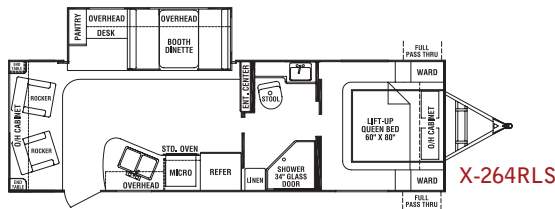

X-262BHS

X-264RLS

X-265RBSS

SPECIFICATIONS	X-189FDS	X-189FBS	X-210	X-210WBS	X-210UDS	X-214WSD	X-215WSK	X-244RBS	X-262BHS	X-264RLS	X-265RBSS
Exterior Length	18' 9"	18' 9"	23' 6"	21' 9"	21' 9"	24' 6"	24' 8"	27' 9"	27' 5"	28' 6"	28' 7"
Exterior Width	84"	84"	90"	90"	90"	90"	90"	90"	90"	90"	90"
Exterior Height	9' 10"	9' 10"	9' 10"	9' 10"	9' 10"	9' 10"	9' 10"	9' 10"	9' 10"	9' 10"	9' 10"
Interior Height	6' 4"	6' 4"	6' 4"	6' 4"	6' 4"	6' 4"	6' 4"	6' 4"	6' 4"	6' 4"	6' 4"
Bed Size	60" x 80"	60" x 80"	60" x 80"	60" x 74"	60" x 74"	60" x 74"	60" x 74"	60" x 74"	60" x 80"	60" x 80"	60" x 80"
Dinette Bed Size	32" x 70"	N/A	40" x 72"	N/A	41" x 81"	41" x 81"	N/A	41" x 84"	41" x 81"	41" x 67"	37" x 70"
Couch Size	N/A	35" x 68"	N/A	35" x 68"	N/A	N/A	35" x 68"	N/A	(2) 28" x 88" (1) 28" x 62"	N/A	42" x 62"
Axle Weight (lbs.)	2,640	2,718	3,070	2,975	3,160	3,375	3,410	3,719	TBD	TBD	4,260
Hitch Weight (lbs.)	400	280	380	395	410	445	430	440	TBD	TBD	405
Dry Weight (lbs.)	3,040	2,998	3,450	3,370	3,570	3,820	3,840	4,159	TBD	TBD	4,665
GVWR (lbs.)	6,000	5,880	5,980	5,995	6,010	6,045	6,030	6,040	TBD	TBD	7,405
Cargo Capacity (lbs.)	2,960	2,892	2,530	2,625	2,440	2,225	2,190	1,881	TBD	TBD	2,740
Fresh Tank (gal.)	30	30	36	36	36	36	36	36	36	36	36
Gray Tank (gal.)	25	25	38	38	38	38	38	38	38	38	38
Black Tank (gal.)	25	25	38	38	38	38	38	38	38	38	38
LP Bottle (lbs.)	40	40	60	60	60	60	60	60	60	60	60
Power Conv. (amps)	55	55	55	55	55	55	55	55	55	55	55
Elec. Ign. Furn (BTU)	16K	16K	20K	20K	20K	20K	20K	20K	20K	20K	20K