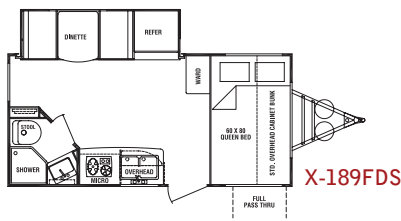

X-189FBS

X-189FDS

X-210

X-210UDS

X-210WBS

X-214WSD

X-215WSK

X-244RBS

X-262BHS

X-264RLS

X-265RBSS

SPECIFICATIONS	X-189FDS	X-189FBS	X-210	X-210WBS	X-210UDS	X-214WSD	X-215WSK	X-244RBS	X-262BHS	X-264RLS	X-265RBSS
Exterior Length	18' 9"	18' 9"	23' 6"	21' 9"	21' 9"	24' 6"	24' 8"	27' 9"	27' 5"	28' 6"	28' 7"
Exterior Width	84"	84"	90"	90"	90"	90"	90"	90"	90"	90"	90"
Exterior Height	9' 10"	9' 10"	9' 10"	9' 10"	9' 10"	9' 10"	9' 10"	9' 10"	9' 10"	9' 10"	9' 10"
Interior Height	6' 4"	6' 4"	6' 4"	6' 4"	6' 4"	6' 4"	6' 4"	6' 4"	6' 4"	6' 4"	6' 4"
Bed Size	60" x 80"	60" x 80"	60" x 80"	60" x 74"	60" x 74"	60" x 74"	60" x 74"	60" x 74"	60" x 80"	60" x 80"	60" x 80"
Dinette Bed Size	32" x 70"	N/A	40" x 72"	N/A	41" x 81"	41" x 81"	N/A	41" x 84"	41" x 81"	41" x 67"	37" x 70"
Couch Size	N/A	35" x 68"	N/A	35" x 68"	N/A	N/A	35" x 68"	N/A	(2) 28" x 88" (1) 28" x 62"	N/A	42" x 62"
Axle Weight (lbs.)	2,640	2,718	3,070	2,975	3,160	3,375	3,410	3,719	TBD	TBD	4,260
Hitch Weight (lbs.)	400	280	380	395	410	445	430	440	TBD	TBD	405
Dry Weight (lbs.)	3,040	2,998	3,450	3,370	3,570	3,820	3,840	4,159	TBD	TBD	4,665
GVWR (lbs.)	6,000	5,880	5,980	5,995	6,010	6,045	6,030	6,040	TBD	TBD	7,405
Cargo Capacity (lbs.)	2,960	2,892	2,530	2,625	2,440	2,225	2,190	1,881	TBD	TBD	2,740
Fresh Tank (gal.)	30	30	36	36	36	36	36	36	36	36	36
Gray Tank (gal.)	25	25	38	38	38	38	38	38	38	38	38
Black Tank (gal.)	25	25	38	38	38	38	38	38	38	38	38
LP Bottle (lbs.)	40	40	60	60	60	60	60	60	60	60	60
Power Conv. (amps)	55	55	55	55	55	55	55	55	55	55	55
Elec. Ign. Furn (BTU)	16K	16K	20K	20K	20K	20K	20K	20K	20K	20K	20K