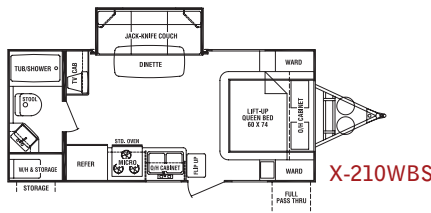

X-189FBS

X-189FDS

X-210

X-210UDS

X-210WBS

X-214WSD

X-215WSK

X-244RBS

X-262BHS

X-264RLS

X-265RBSS

SPECIFICATIONS	X-189FDS	X-189FBS	X-210	X-210WBS	X-210UDS	X-214WSD	X-215WSK	X-244RBS	X-262BHS	X-264RLS	X-265RBSS
Exterior Length	18' 9"	18' 9"	23' 6"	21' 9"	21' 9"	24' 6"	24' 8"	27' 9"	27' 5"	28' 6"	28' 7"
Exterior Width	84"	84"	90"	90"	90"	90"	90"	90"	90"	90"	90"
Exterior Height	9' 10"	9' 10"	9' 10"	9' 10"	9' 10"	9' 10"	9' 10"	9' 10"	9' 10"	9' 10"	9' 10"
Interior Height	6' 4"	6' 4"	6' 4"	6' 4"	6' 4"	6' 4"	6' 4"	6' 4"	6' 4"	6' 4"	6' 4"
Bed Size	60" x 80"	60" x 80"	60" x 80"	60" x 74"	60" x 74"	60" x 74"	60" x 74"	60" x 74"	60" x 80"	60" x 80"	60" x 80"
Dinette Bed Size	32" x 70"	N/A	40" x 72"	N/A	41" x 81"	41" x 81"	N/A	41" x 84"	41" x 81"	41" x 67"	37" x 70"
Couch Size	N/A	35" x 68"	N/A	35" x 68"	N/A	N/A	35" x 68"	N/A	(2) 28" x 88" (1) 28" x 62"	N/A	42" x 62"
Axle Weight (lbs.)	2,640	2,718	3,070	2,975	3,160	3,375	3,410	3,719	TBD	TBD	4,260
Hitch Weight (lbs.)	400	280	380	395	410	445	430	440	TBD	TBD	405
Dry Weight (lbs.)	3,040	2,998	3,450	3,370	3,570	3,820	3,840	4,159	TBD	TBD	4,665
GVWR (lbs.)	6,000	5,880	5,980	5,995	6,010	6,045	6,030	6,040	TBD	TBD	7,405
Cargo Capacity (lbs.)	2,960	2,892	2,530	2,625	2,440	2,225	2,190	1,881	TBD	TBD	2,740
Fresh Tank (gal.)	30	30	36	36	36	36	36	36	36	36	36
Gray Tank (gal.)	25	25	38	38	38	38	38	38	38	38	38
Black Tank (gal.)	25	25	38	38	38	38	38	38	38	38	38
LP Bottle (lbs.)	40	40	60	60	60	60	60	60	60	60	60
Power Conv. (amps)	55	55	55	55	55	55	55	55	55	55	55
Elec. Ign. Furn (BTU)	16K	16K	20K	20K	20K	20K	20K	20K	20K	20K	20K