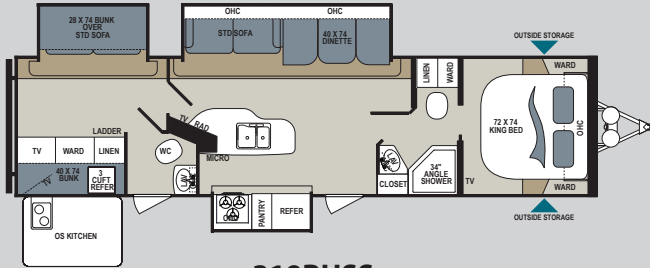

294RKSS

UVW	6,149	Fresh Water Tank	52
Hitch762	Black Water Tank	28
Cargo	1,451	Grey Water Tank	78
Overall Height	11'	Tire Size	ST205/75R14(C)
Overall Length	33' 6"	Furnace BTU Output	30,000

Shown on
pg 2 & 3

315BHSS

UVW	6,196	Fresh Water Tank	52
Hitch801	Black Water Tank	28
Cargo	1,404	Grey Water Tank	39
Overall Height	11'	Tire Size	ST205/75R14(C)
Overall Length	33' 4"	Furnace BTU Output ..	30,000

Mega Sofa Option