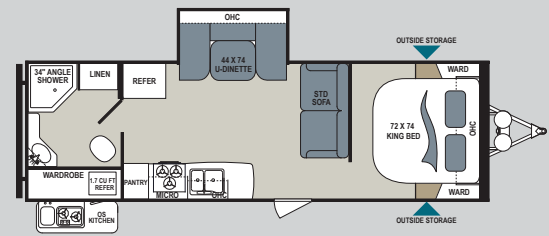

254RBSL

UVW	TBD	Fresh Water Tank	TBD
Hitch	TBD	Black Water Tank	TBD
Cargo	TBD	Grey Water Tank	TBD
Overall Height	TBD	Tire Size	TBD
Overall Length	TBD	Furnace BTU Output	TBD