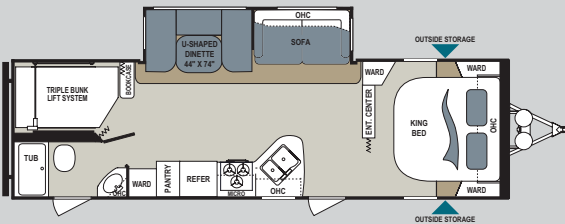

282DBHS

UVW	6,019	Fresh Water Tank	52
Hitch	.831	Black Water Tank	28
Cargo	1,581	Grey Water Tank	39
Overall Height	11' 1"	Tire Size	ST205/75R14(C)
Overall Length	28' 9"	Furnace BTU Output	30,000