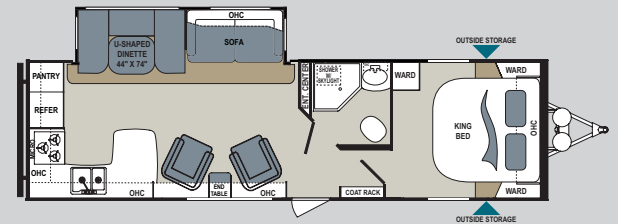

282DBHS

UVW	6,019	Fresh Water Tank	52
Hitch831	Black Water Tank	28
Cargo	1,581	Grey Water Tank	39
Overall Height	11' 1"	Tire Size	ST205/75R14(C)
Overall Length	28' 9"	Furnace BTU Output	30,000

Shown on pg 5

288RLSS

UVW	5,779	Fresh Water Tank	52
Hitch751	Black Water Tank	28
Cargo	1,821	Grey Water Tank	39
Overall Height	11'	Tire Size	ST205/75R14(C)
Overall Length	30' 8"	Furnace BTU Output	30,000

Shown on pg 4