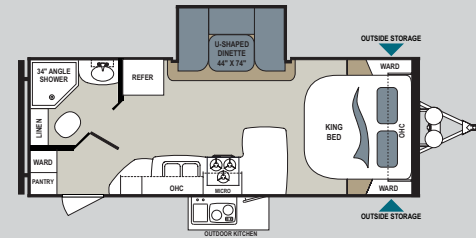

Model 288RLSS in Sienna Decor

Travel Trailers

205KB

UVW	TBD	Fresh Water Tank	TBD
Hitch	TBD	Black Water Tank	TBD
Cargo	TBD	Grey Water Tank	TBD
Overall Height	TBD	Tire Size	TBD
Overall Length	TBD	Furnace BTU Output	TBD

213RBSL

UVW	TBD	Fresh Water Tank	TBD
Hitch	TBD	Black Water Tank	TBD
Cargo	TBD	Grey Water Tank	TBD
Overall Height	TBD	Tire Size	TBD
Overall Length	TBD	Furnace BTU Output	TBD

225RBSL

UVW	4,862	Fresh Water Tank	52
Hitch560	Black Water Tank	28
Cargo	1,738	Grey Water Tank	39
Overall Height	10' 11"	Tire Size	ST205/75R14(C)
Overall Length	26' 3"	Furnace BTU Output	19,000