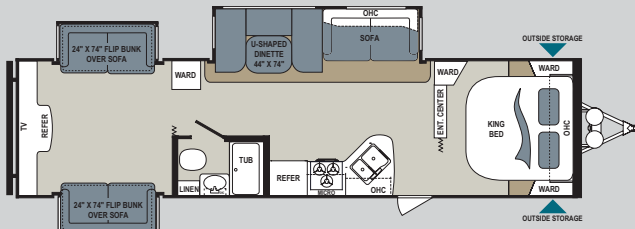

326BHSL

UVW	TBD	Fresh Water Tank	52
Hitch	TBD	Black Water Tank	28
Cargo	TBD	Grey Water Tank	39
Overall Height	TBD	Tire Size	ST205/75R14(C)
Overall Length	TBD	Furnace BTU Output ..	30,000