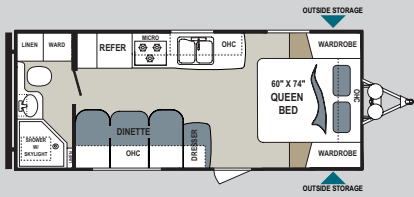

Travel Trailers

205KB

UVW	TBD	Fresh Water Tank	TBD
Hitch	TBD	Black Water Tank	TBD
Cargo	TBD	Grey Water Tank	TBD
Overall Height	TBD	Tire Size	TBD
Overall Length	TBD	Furnace BTU Output	TBD