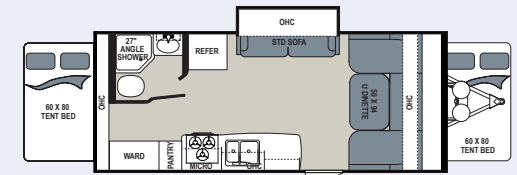

194ES

UVW	TBD	Fresh Water Tank	52
Hitch	TBD	Black Water Tank	28
Cargo	TBD	Grey Water Tank	39
Overall Height	TBD	Tire Size	ST205/75R14(C)
Overall Length	TBD	Furnace BTU Output ..	19,000