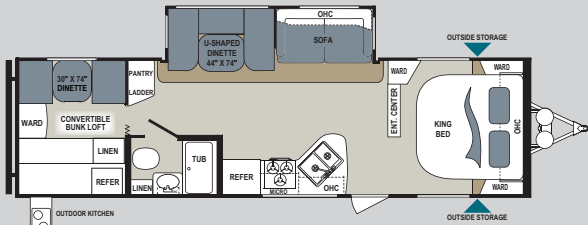

288RLSS

UVW	5,779	Fresh Water Tank	52
Hitch751	Black Water Tank	28
Cargo	1,821	Grey Water Tank	39
Overall Height	11'	Tire Size	ST205/75R14(C)
Overall Length	30' 8"	Furnace BTU Output	30,000

Shown on pg 4

294RKSS

UVW	6,149	Fresh Water Tank	52
Hitch762	Black Water Tank	28
Cargo	1,451	Grey Water Tank	78
Overall Height	11'	Tire Size	ST205/75R14(C)
Overall Length	33' 6"	Furnace BTU Output	30,000

Shown on
pg 2 & 3