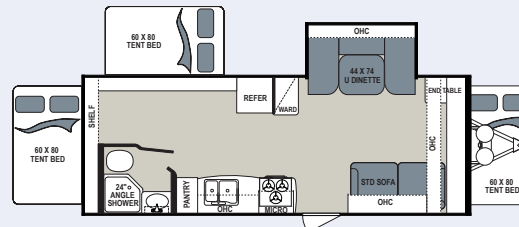

224ES

UVW	TBD	Fresh Water Tank	TBD
Hitch	TBD	Black Water Tank	TBD
Cargo	TBD	Grey Water Tank	TBD
Overall Height	TBD	Tire Size	TBD
Overall Length	TBD	Furnace BTU Output ..	TBD