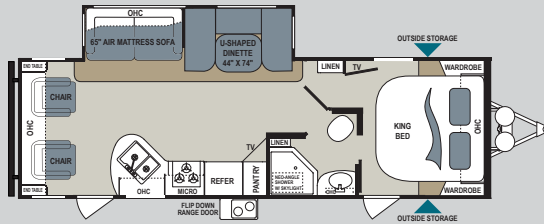

Shown on pg 5

288RLSS

UVW	5,779	Fresh Water Tank	52
Hitch	.751	Black Water Tank	28
Cargo	1,821	Grey Water Tank	39
Overall Height	11'	Tire Size	ST205/75R14(C)
Overall Length	30' 8"	Furnace BTU Output	30,000