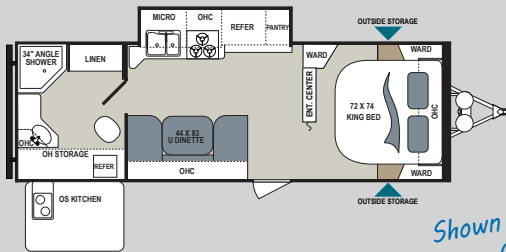

Model 294RKSS in Entourage

Model 294RKSS Shower

Model 288RLSS
Master Bedroom
with King Bed

Model 288RLSS Kitchen

Convenient Spaces!

The Aerolite 288RLSS boasts a rear living room with angle TV, spacious kitchen and bath, and a double entry (inside and outside) bedroom.

Model 288RLSS in Sienna Decor

Travel Trailers

205KB

UVW	TBD	Fresh Water Tank	TBD
Hitch	TBD	Black Water Tank	TBD
Cargo	TBD	Grey Water Tank	TBD
Overall Height	TBD	Tire Size	TBD
Overall Length	TBD	Furnace BTU Output	TBD

213RBSL

UVW	TBD	Fresh Water Tank	TBD
Hitch	TBD	Black Water Tank	TBD
Cargo	TBD	Grey Water Tank	TBD
Overall Height	TBD	Tire Size	TBD
Overall Length	TBD	Furnace BTU Output	TBD

225RBSL

UVW	4,862	Fresh Water Tank	52
Hitch560	Black Water Tank	28
Cargo	1,738	Grey Water Tank	39
Overall Height	10' 11"	Tire Size	ST205/75R14(C)
Overall Length	26' 3"	Furnace BTU Output	19,000