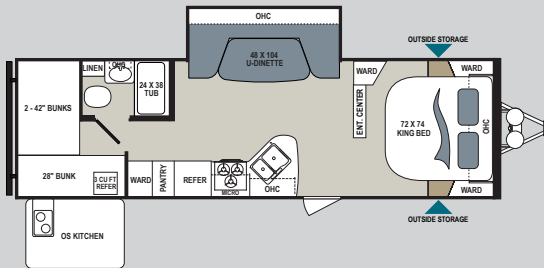

213RBSL

UVW	TBD	Fresh Water Tank	TBD
Hitch	TBD	Black Water Tank	TBD
Cargo	TBD	Grey Water Tank	TBD
Overall Height	TBD	Tire Size	TBD
Overall Length	TBD	Furnace BTU Output	TBD

225RBSL

UVW	4,862	Fresh Water Tank	52
Hitch560	Black Water Tank	28
Cargo	1,738	Grey Water Tank	39
Overall Height	10' 11"	Tire Size	ST205/75R14(C)
Overall Length	26' 3"	Furnace BTU Output	19,000

248RBSL

Shown on pg 4

UVW	5,179	Fresh Water Tank	52
Hitch639	Black Water Tank	28
Cargo	1,421	Grey Water Tank	39
Overall Height	11'	Tire Size	ST205/75R14(C)
Overall Length	28' 8"	Furnace BTU Output	30,000