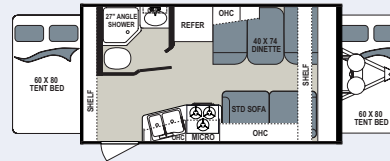

Expandables

174ES

UVW	3,108	Fresh Water Tank	52
Hitch	.284	Black Water Tank	28
Cargo	.742	Grey Water Tank	39
Overall Height	10'	Tire Size	ST205/75R14(C)
Overall Length	18'6"	Furnace BTU Output ..	19,000