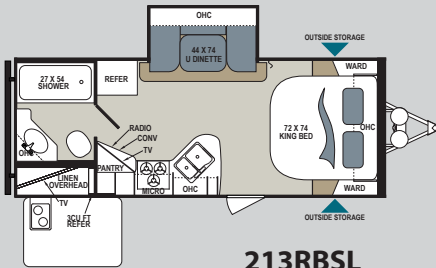

213RBSL

UVW	TBD	Fresh Water Tank	TBD
Hitch	TBD	Black Water Tank	TBD
Cargo	TBD	Grey Water Tank	TBD
Overall Height	TBD	Tire Size	TBD
Overall Length	TBD	Furnace BTU Output	TBD