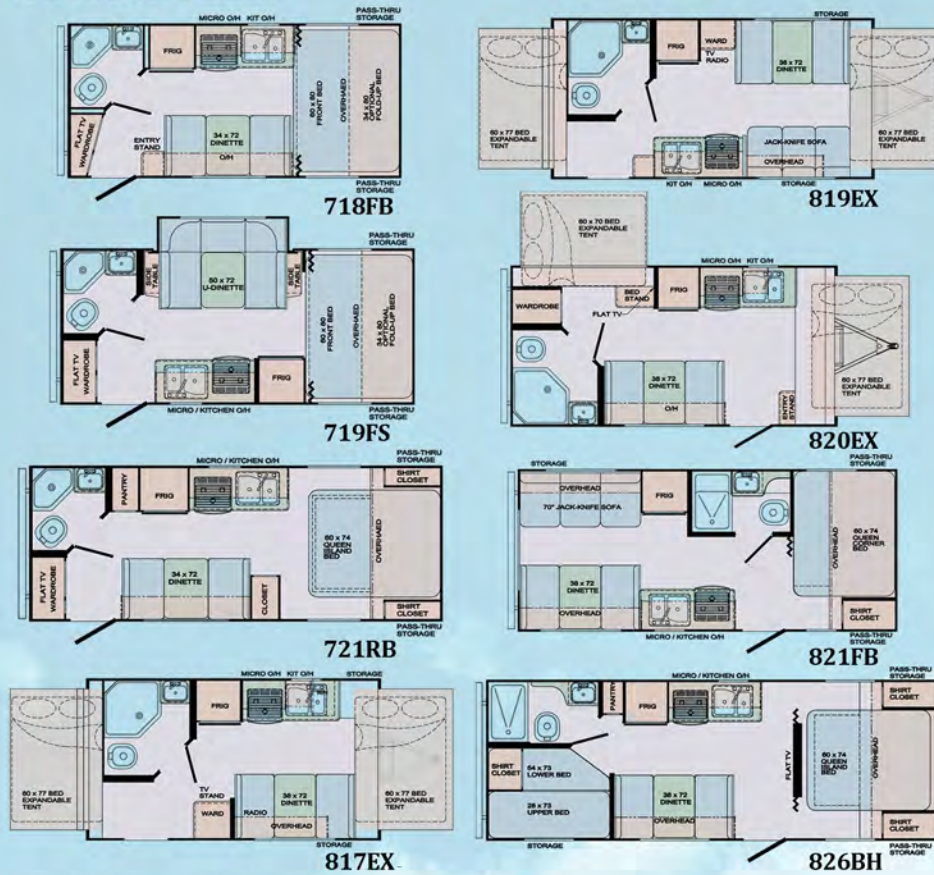

SR FLOOR PLANS

SR FLOOR PLANS INCLUDE:

- One-Piece Floor
- Laminated Roof

2 YEAR Warranty