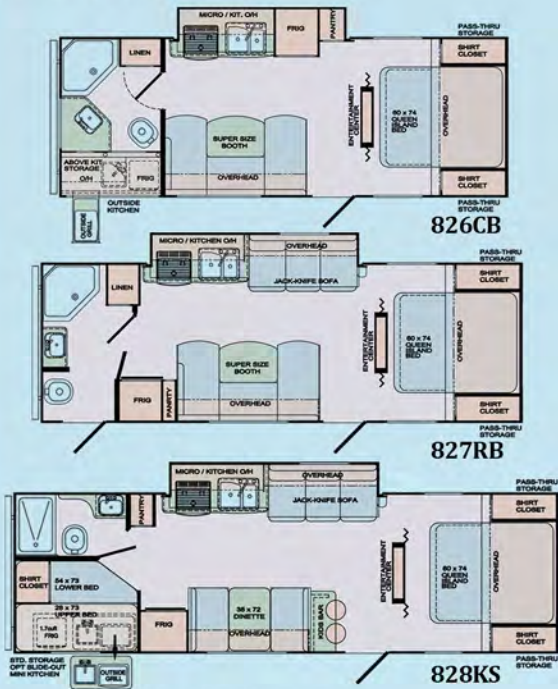

YOUR MATRIX

Get the experience of a generation, blended with an independent spark of innovation, hand-crafted by industry experts.

LX FLOOR PLANS

LX FLOOR PLANS INCLUDE:

- Laminated Floor
- Truss Roof