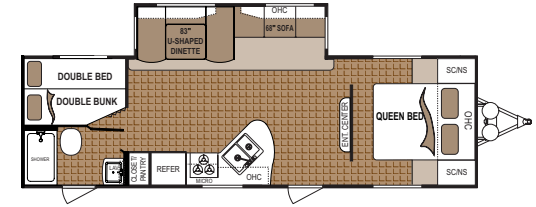

261BHS

SUPERSLIDE

Unloaded Weight (lbs) 6,442	**Fresh Water Capacity 52
Hitch Weight (lbs) 846	Black Water Tank(s) 42
Cargo Capacity (lbs) 3,238	Grey Water Tank(s) 42
Overall Height w/AC . . . . . 11' 4"	Awning Length . . . . . 18'
Overall Length . . . . . 31' 9"	Tire Size . . . . . ST225/75R15(D)