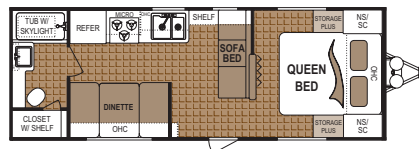

255RB

Unloaded Weight (lbs) 4,114	**Fresh Water Capacity 52
Hitch Weight (lbs) 411	Black Water Tank(s) 42
Cargo Capacity (lbs) 3,486	Grey Water Tank(s) 42
Overall Height w/AC . . . . . 10' 5"	Awning Length . . . . . 14'
Overall Length . . . . . 26' 2"	Tire Size . . . . . ST205/75R14(C)