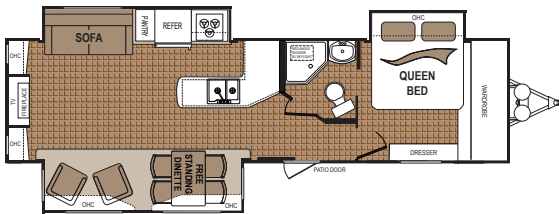

285RETS

Unloaded Weight (lbs) 7,959   **Fresh Water Capacity 52
Hitch Weight (lbs) 822   Black Water Tank(s) 42
Cargo Capacity (lbs) 3,217   Grey Water Tank(s) 42
Overall Height w/AC ..... 11' 3"   Awning Length ..... 12'
Overall Length ..... 35' 7"   Tire Size ..... ST225/75R15(D)