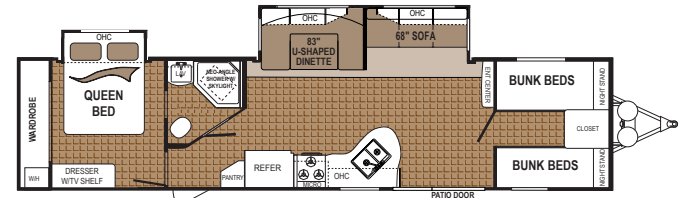

355QBDS Optional Front Bedroom

355QBDS

SUPERSLIDE

Unloaded Weight (lbs) 8,192   **Fresh Water Capacity 52
Hitch Weight (lbs) 960   Black Water Tank(s) 42
Cargo Capacity (lbs) 2,984   Grey Water Tank(s) 78
Overall Height w/AC ..... 11' 7"   Awning Length ..... 16'
Overall Length ..... 39' 8"   Tire Size ..... ST225/75R15(D)

* Shown with optional skylight   **Includes hot water heater