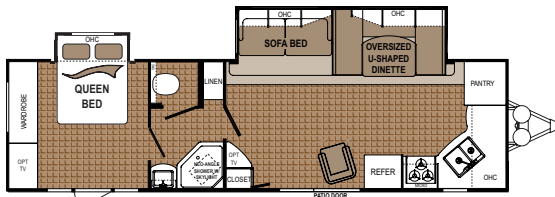

316FKDS

SUPERSLIDE

Unloaded Weight (lbs) 7,393   **Fresh Water Capacity 56
Hitch Weight (lbs) 1,042   Black Water Tank(s) 42
Cargo Capacity (lbs) 2,287   Grey Water Tank(s) 84
Overall Height w/AC ..... 11' 8"   Awning Length ..... 19'
Overall Length ..... 34' 2"   Tire Size ..... ST225/75R15(D)