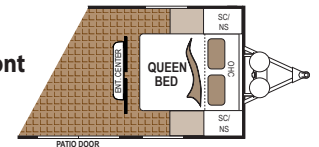

355QBDS Optional Front Bedroom

355QBDS

SUPERSLIDE

Unloaded Weight (lbs) 8,192   **Fresh Water Capacity 52
Hitch Weight (lbs) 960   Black Water Tank(s) 42
Cargo Capacity (lbs) 2,984   Grey Water Tank(s) 78
Overall Height w/AC ..... 11' 7"   Awning Length ..... 16'
Overall Length ..... 39' 8"   Tire Size ..... ST225/75R15(D)

* Shown with optional skylight   **Includes hot water heater