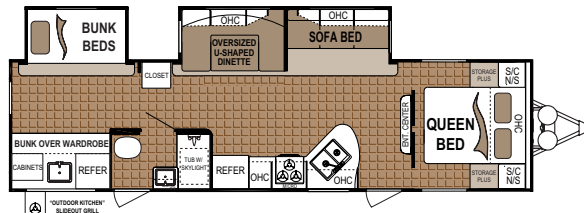

315BHDS

SUPERSLIDE

Unloaded Weight (lbs) 7,826   **Fresh Water Capacity 52
Hitch Weight (lbs) 1,064   Black Water Tank(s) 42
Cargo Capacity (lbs) 1,854   Grey Water Tank(s) 42
Overall Height w/AC ..... 11' 6"   Awning Length ..... 16'
Overall Length ..... 34' 11"   Tire Size ..... ST225/75R15(D)