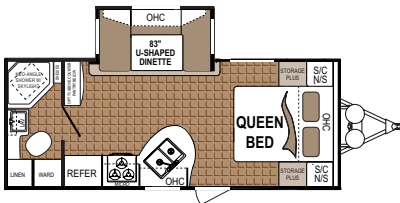

202RBS

Unloaded Weight (lbs) 5,050	**Fresh Water Capacity 52
Hitch Weight (lbs) 682	Black Water Tank(s) 42
Cargo Capacity (lbs) 2,550	Grey Water Tank(s) 42
Overall Height w/AC . . . . . 11' 4"	Awning Length . . . . . 11'
Overall Length . . . . . 23' 11"	Tire Size . . . . . ST205/75R15(C)