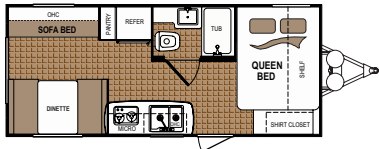

196RD

Unloaded Weight (lbs) 3,926	**Fresh Water Capacity 52
Hitch Weight (lbs) 453	Black Water Tank(s) 42
Cargo Capacity (lbs) 3,674	Grey Water Tank(s) 42
Overall Height w/AC . . . . . 9' 11"	Awning Length . . . . . 11'
Overall Length . . . . . 22' 11"	Tire Size . . . . . ST205/75R14(C)