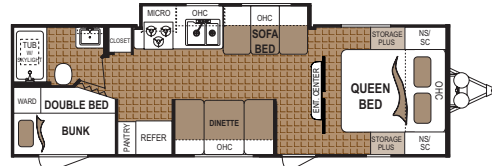

286BHGS

Unloaded Weight (lbs) 5,476   **Fresh Water Capacity 52
Hitch Weight (lbs) 676   Black Water Tank(s) 42
Cargo Capacity (lbs) 2,124   Grey Water Tank(s) 42
Overall Height w/AC ..... 10' 3"   Awning Length ..... 18'
Overall Length ..... 29' 11"   Tire Size ..... ST205/75R15(C)