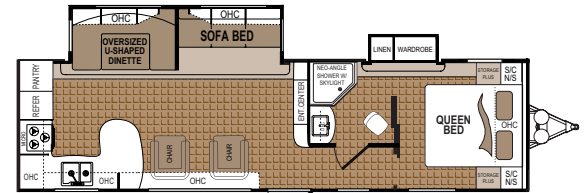

318RKDS

SUPERSLIDE

Unloaded Weight (lbs) 7,358   **Fresh Water Capacity 52
Hitch Weight (lbs) 706   Black Water Tank(s) 42
Cargo Capacity (lbs) 2,322   Grey Water Tank(s) 42
Overall Height w/AC ..... 11' 4"   Awning Length ..... 16'
Overall Length ..... 34' 2"   Tire Size ..... ST225/75R15(D)