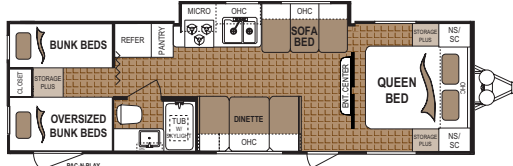

295BHGS

Unloaded Weight (lbs) 6,026   **Fresh Water Capacity 52
Hitch Weight (lbs) 726   Black Water Tank(s) 42
Cargo Capacity (lbs) 1,574   Grey Water Tank(s) 42
Overall Height w/AC ..... 10' 4"   Awning Length ..... 18'
Overall Length ..... 31' 8"   Tire Size ..... ST205/75R15(C)