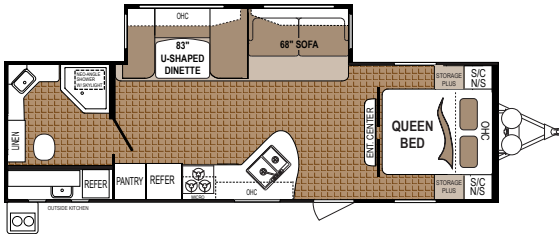

282RBS

SUPERSLIDE

Unloaded Weight (lbs) 6,461   **Fresh Water Capacity 52
Hitch Weight (lbs) 758   Black Water Tank(s) 42
Cargo Capacity (lbs) 3,219   Grey Water Tank(s) 42
Overall Height w/AC ..... 11' 4"   Awning Length ..... 18'
Overall Length ..... 31' 5"   Tire Size ..... ST225/75R15(D)