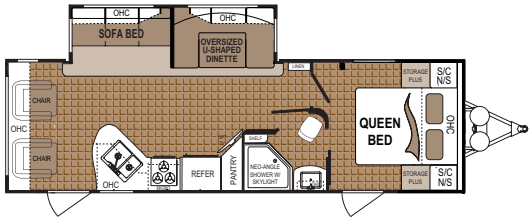

278RLS

SUPERSLIDE

Unloaded Weight (lbs) 6,312   **Fresh Water Capacity 52
Hitch Weight (lbs) 706   Black Water Tank(s) 42
Cargo Capacity (lbs) 3,368   Grey Water Tank(s) 42
Overall Height w/AC ..... 11' 3"   Awning Length ..... 18'
Overall Length ..... 30' 1"   Tire Size ..... ST225/75R15(D)