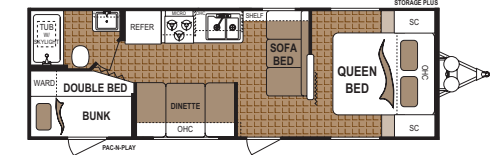

275BH

Unloaded Weight (lbs) 4,646	**Fresh Water Capacity 52
Hitch Weight (lbs) 604	Black Water Tank(s) 42
Cargo Capacity (lbs) 2,954	Grey Water Tank(s) 42
Overall Height w/AC . . . . . 10' 4"	Awning Length . . . . . 14'
Overall Length . . . . . 28' 7"	Tire Size . . . . . ST205/75R14(C)

* Shown with optional skylight **Includes hot water heater