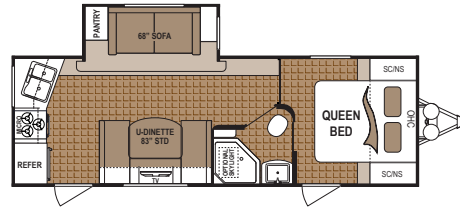

Dutchmen offers large storage areas (up to 30% larger than competitors) and huge access storage doors on both sides.

Outside Kitchen

282RBS & 315BHDS Only

Dutchmen Travel Trailers

190QB

Unloaded Weight (lbs) 4,137	**Fresh Water Capacity 52
Hitch Weight (lbs) 492	Black Water Tank(s) 42
Cargo Capacity (lbs) 3,463	Grey Water Tank(s) 42
Overall Height w/AC 10' 7"	Awning Length 14'
Overall Length 24' 1"	Tire Size ST205/75R14(C)