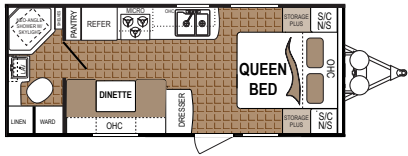

Dutchmen offers large storage areas (up to 30% larger than competitors) and huge access storage doors on both sides.

Outside Kitchen

282RBS & 315BHDS Only

Dutchmen Travel Trailers

190QB

Unloaded Weight (lbs) 4,137	**Fresh Water Capacity 52
Hitch Weight (lbs) 492	Black Water Tank(s) 42
Cargo Capacity (lbs) 3,463	Grey Water Tank(s) 42
Overall Height w/AC 10' 7"	Awning Length 14'
Overall Length 24' 1"	Tire Size ST205/75R14(C)