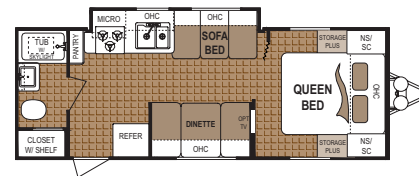

257RBGS

Unloaded Weight (lbs) 4,984	**Fresh Water Capacity 52
Hitch Weight (lbs) 444	Black Water Tank(s) 42
Cargo Capacity (lbs) 2,616	Grey Water Tank(s) 42
Overall Height w/AC . . . . . 10' 5"	Awning Length . . . . . 15'
Overall Length . . . . . 26' 3"	Tire Size . . . . . ST205/75R15(C)