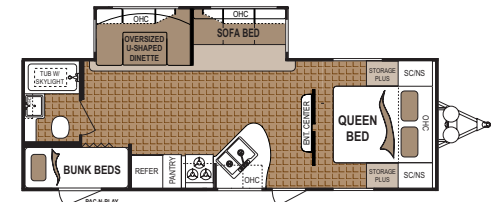

265BHS

SUPERSLIDE

Unloaded Weight (lbs) 5,730	**Fresh Water Capacity 52
Hitch Weight (lbs) 714	Black Water Tank(s) 42
Cargo Capacity (lbs) 3,950	Grey Water Tank(s) 42
Overall Height w/AC . . . . . 11'	Awning Length . . . . . 16'
Overall Length . . . . . 28' 10"	Tire Size . . . . . ST225/75R15(D)