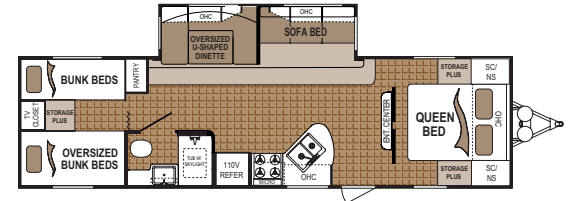

317QBS

SUPERSLIDE

Unloaded Weight (lbs) 6,628   **Fresh Water Capacity 52
Hitch Weight (lbs) 963   Black Water Tank(s) 42
Cargo Capacity (lbs) 3,052   Grey Water Tank(s) 42
Overall Height w/AC ..... 11' 4"   Awning Length ..... 18'
Overall Length ..... 33'   Tire Size ..... ST225/75R15(D)