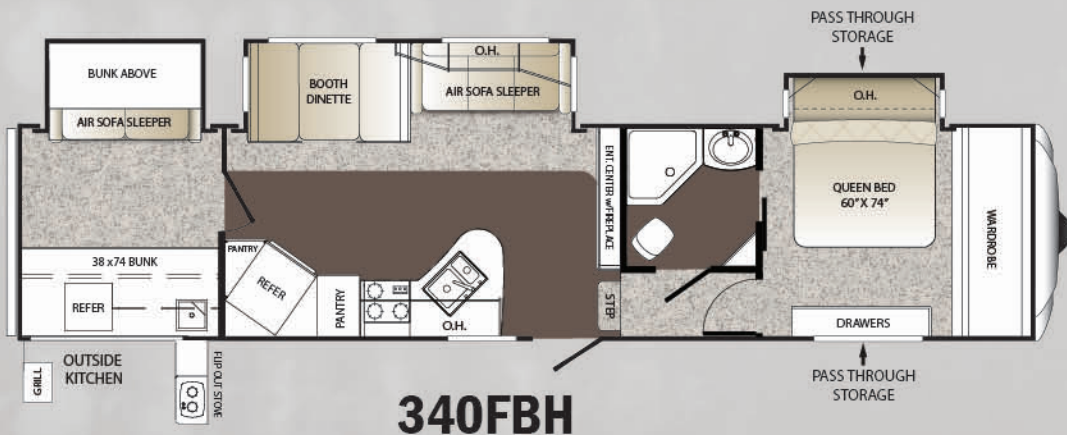

340FBH

	276FBH	284FRE	295FRL	325FRE	331FRK	340FBH
SHIPPING WEIGHT	7825	7770	8170	10335	10100	10542
CARRYING CAPACITY	1675	1730	1330	1665	2100	1858
HITCH WEIGHT	1570	1425	1715	1685	1865	2000
EXTERIOR LENGTH	31' 6"	30' 6"	33' 0"	35' 11"	36' 6"	37' 8"
EXTERIOR WIDTH	96"	96"	96"	96"	96"	96"
EXT. HEIGHT - A/C TOP	12' 2"	12' 2"	12' 6"	12' 4"	12' 4"	12' 4"
FRESH WATER (GAL.)	43	43	43	50	50	50
WASTE WATER (GAL.)	30	43	30	40	40	40
GRAY WATER (GAL.)	60	30	30	80	80	80
LP CAPACITY (LBS.)	60	30	60	60	60	60
AWNING	19'	10'	10'	16'	11'	11'