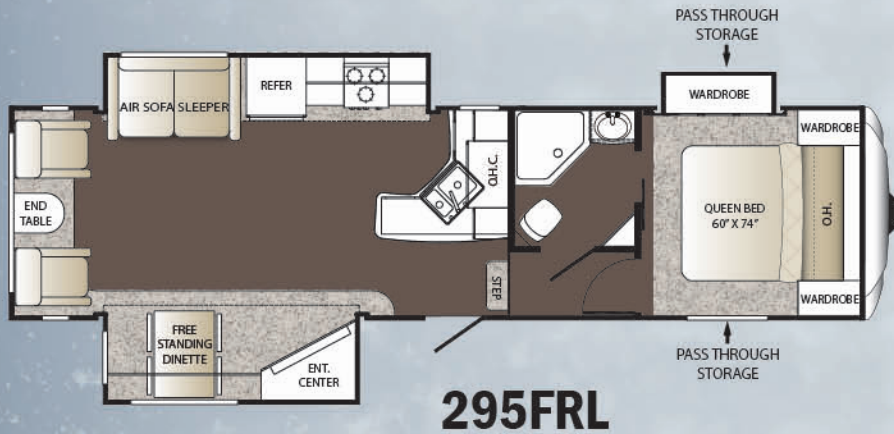

SUPER-LITE Floorplans

www.keystonerv.com/Sydney

SYDNEY

by *Outback*