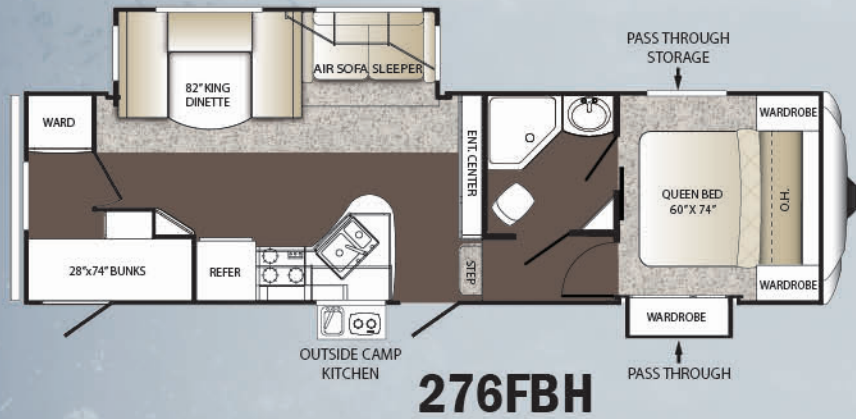

SUPER-LITE Floorplans

www.keystonerv.com/Sydney

SYDNEY

by *Outback*