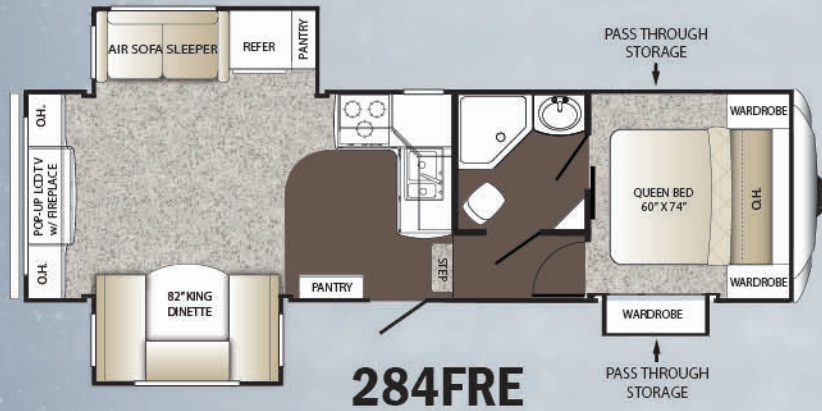

SUPER-LITE Floorplans

www.keystonerv.com/Sydney

SYDNEY

by *Outback*