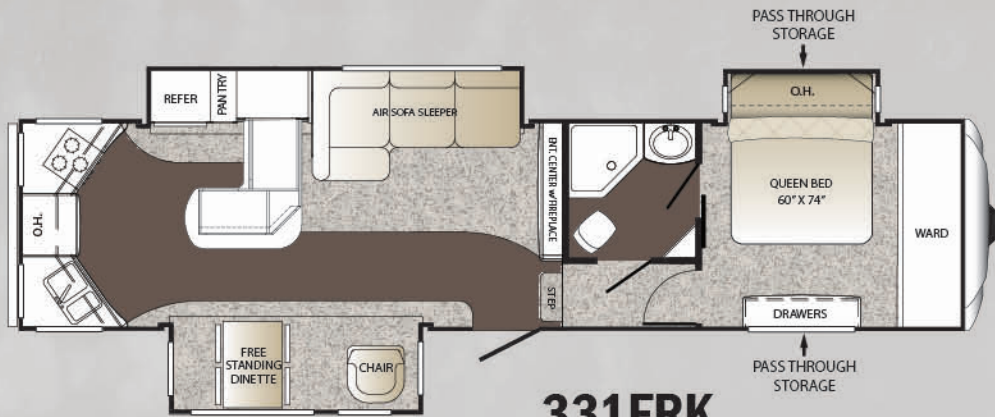

MID-PROFILE Floorplans

331FRK

	276FBH	284FRE	295FRL	325FRE	331FRK	340FBH
SHIPPING WEIGHT	7825	7770	8170	10335	10100	10542
CARRYING CAPACITY	1675	1730	1330	1665	2100	1858
HITCH WEIGHT	1570	1425	1715	1685	1865	2000
EXTERIOR LENGTH	31' 6"	30' 6"	33' 0"	35' 11"	36' 6"	37' 8"
EXTERIOR WIDTH	96"	96"	96"	96"	96"	96"
EXT. HEIGHT - A/C TOP	12' 2"	12' 2"	12' 6"	12' 4"	12' 4"	12' 4"
FRESH WATER (GAL.)	43	43	43	50	50	50
WASTE WATER (GAL.)	30	43	30	40	40	40
GRAY WATER (GAL.)	60	30	30	80	80	80
LP CAPACITY (LBS.)	60	30	60	60	60	60
AWNING	19'	10'	10'	16'	11'	11'