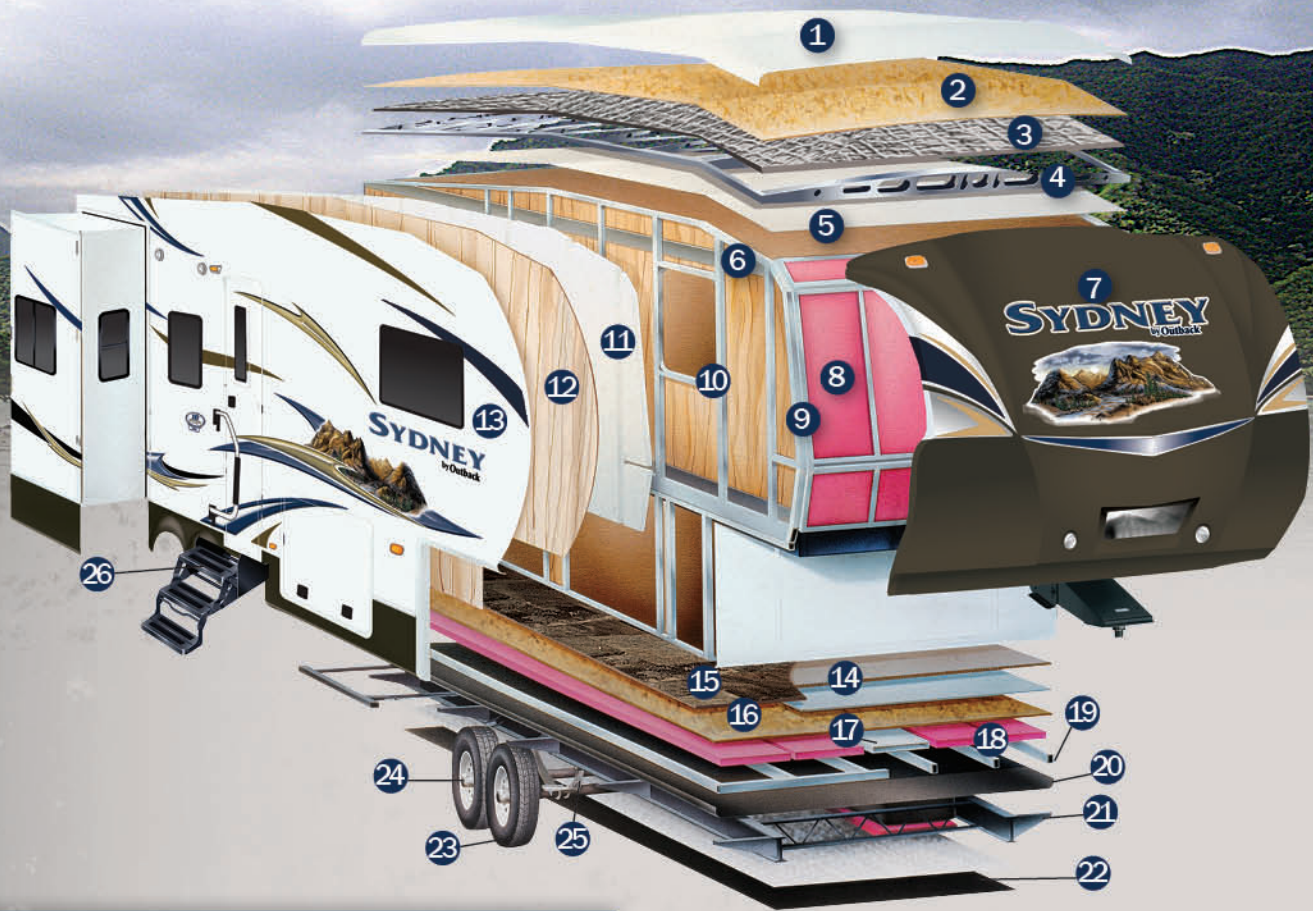

www.keystonerv.com/Sydney

SYDNEY

by **Outback**

FIFTH WHEELS
MID-PROFILE & SUPER LITE FIFTH WHEELS

SYDNEY

by *Outback*

Experience the Sydney fifth wheel. Focused on aerodynamic and tasteful design and fashioned with interiors for the fresh look of today. Sydney offers you mid-profile and super-lite fifth wheels with high end quality at a mid-range price. Using the latest materials and technology for strength and lightness, Sydney combines durability, style and ease of towing. Compare Sydney's list of features and you will be amazed at the value Sydney delivers.

www.keystonerv.com/Sydney

DECOR Options

TRUFFLE

MOONLIGHT

TEAK

SUMMIT

DURABLE Construction

ROOF

1. Seamless One-Piece EPDM Rubber Roof
2. 3/8" Fully Walkable Wood Decking*
3. R-28 Radiant Technology
4. 5" Radius Galvanized Steel Roof Trusses
5. 1/8" Vinyl Protected Ceiling Panel

SIDEWALL

6. Metal Backing EGG Strips
7. Aerodynamic Radius High Gloss Front Fiberglass Cap w/ Hitch Vision
8. R-9 Fiberglass Insulation End Walls
9. 2" Box Welded Aluminum Side and End Walls
10. Corner Radius Window Inserts
11. R-9 Solid Block Foam Insulation
12. 1/8" Luan Wood Backing
13. Gel Coated Fiberglass Exterior