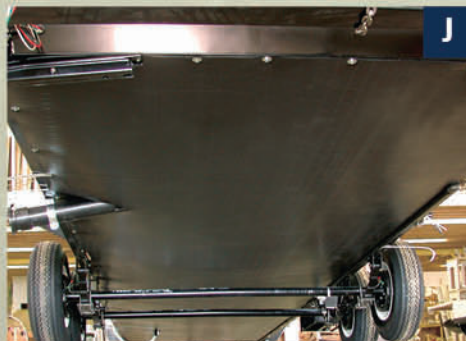

1. Seamless One-Piece EPDM Rubber Roof
2. 3/8" Fully Walkable Wood Decking*
3. R-28 Radiant Technology
4. 5" Radius Galvanized Steel Roof Trusses
5. 1/8" Vinyl Protected Ceiling Panel

SIDEWALL

6. Metal Backing EGG Strips
7. Aerodynamic Radius High Gloss Front Fiberglass Cap w/ Hitch Vision
8. R-9 Fiberglass Insulation End Walls
9. 2" Box Welded Aluminum Side and End Walls
10. Corner Radius Window Inserts
11. R-9 Solid Block Foam Insulation
12. 1/8" Luan Wood Backing
13. Gel Coated Fiberglass Exterior

*Sydney Super-Lite utilizes laminated aluminum floors, 15" tires and 1 1/2" welded aluminum sidewalls.

www.keystonerv.com/Sydney
SYDNEY
 by *Outback*

IMPORTANT Features

- A.** Stop that unwanted movement in your RV with the JT Strong Arms.
- B.** Solid surface countertops provide a rich look and durability not found in many of the solid surface countertops used by competitors. (N/A Sydney Super-Lite)
- C.** Experience the convenience of full extension drawer glides on all kitchen and bedroom drawers.
- D.** Notice the 6' 2" ceiling height in the living room slides. The higher slide height means easier access and larger cabinets for storage. The glass mullion cabinet doors offer an elegant touch. (N/A Sydney Super-Lite)
- E.** Sydney's Utility Center encloses all exterior system controls in one convenient location. (N/A Sydney Super-Lite)
- F.** Sydney's black tank flush makes cleaning the tank simple!
- G.** Vaulted Ceiling in the Sydney fifth wheel now adds an additional 4" of interior height.
- H.** Slam Latch Doors provide that security you desire for your belongings.
- I.** Sydney's superior storage provides up to 80 cubic feet.
- J.** Sydney's heated underbelly and enclosed tanks and valves help extend the camping season, increase interior storage and provide better tow ability.
- K.** Turning radius is improved more than 30% with the most aerodynamic front fiberglass cap in the industry.