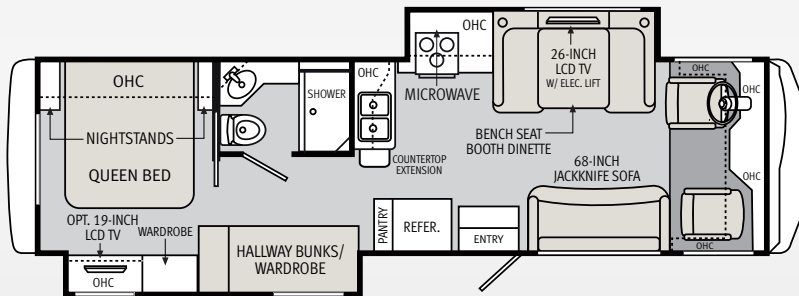

MORE TO STORE.

Lapalma features a large, pass-through storage compartment with side-hinged, slam-latch baggage doors.

30SBD

30SFS

32SBD

36DBD

FLOORPLANS FOR LIVING.

Select from four floorplan designs in lengths of 30, 32 and 36 feet, including three double-slides and a spacious full-wall slide, along with multiple furniture options and configurations.