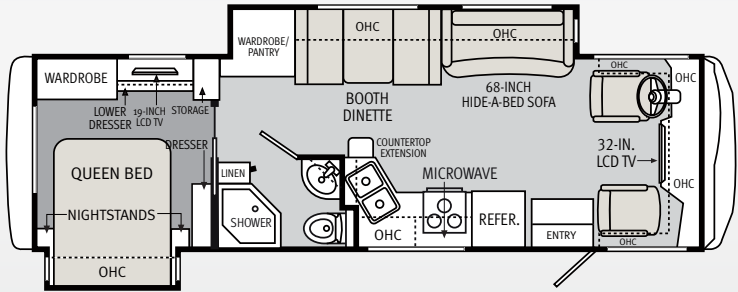

MORE TO STORE.

Lapalma features a large, pass-through storage compartment with side-hinged, slam-latch baggage doors.

30SBD

30SFS

32SBD

36DBD

FLOORPLANS FOR LIVING.

Select from four floorplan designs in lengths of 30, 32 and 36 feet, including three double-slides and a spacious full-wall slide, along with multiple furniture options and configurations.