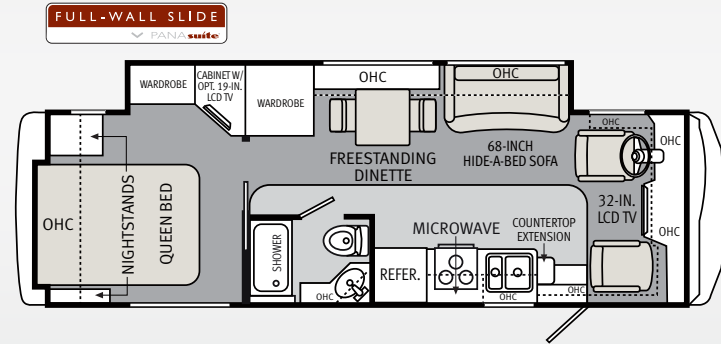

MORE TO STORE.

Lapalma features a large, pass-through storage compartment with side-hinged, slam-latch baggage doors.

30SBD

30SFS

32SBD

36DBD

FLOORPLANS FOR LIVING.

Select from four floorplan designs in lengths of 30, 32 and 36 feet, including three double-slides and a spacious full-wall slide, along with multiple furniture options and configurations.