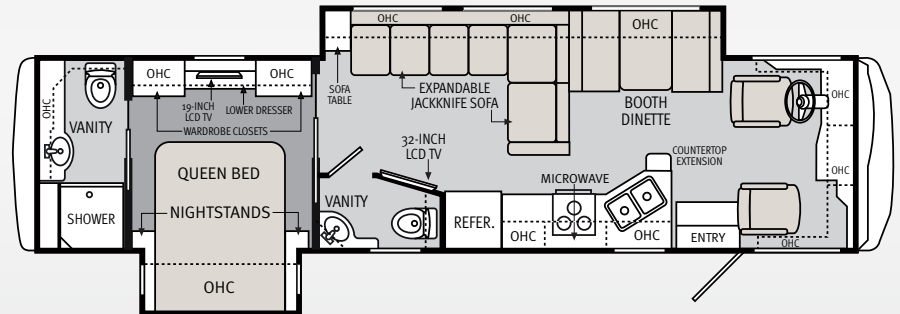

MORE TO STORE.

Lapalma features a large, pass-through storage compartment with side-hinged, slam-latch baggage doors.

30SBD

30SFS

32SBD

36DBD

FLOORPLANS FOR LIVING.

Select from four floorplan designs in lengths of 30, 32 and 36 feet, including three double-slides and a spacious full-wall slide, along with multiple furniture options and configurations.

FURNITURE OPTIONS:

HALLWAY BOOTH DINETTE W/ FOLD-DOWN UPPER BUNK

HARDWOOD-FRAMED BOOTH DINETTE

KING BED

WEIGHTS

	30SBD	30SFS	32SBD	36DBD
Gross Vehicle Weight Rating (Lbs.)	18,000	18,000	18,000	22,000
Gross Combined Weight Rating ¹ (Lbs.)	23,000	23,000	23,000	26,000
Front Gross Axle Weight Rating (Lbs.)	7,000	7,000	7,000	8,000
Rear Gross Axle Weight Rating (Lbs.)	12,000	12,000	12,000	15,000