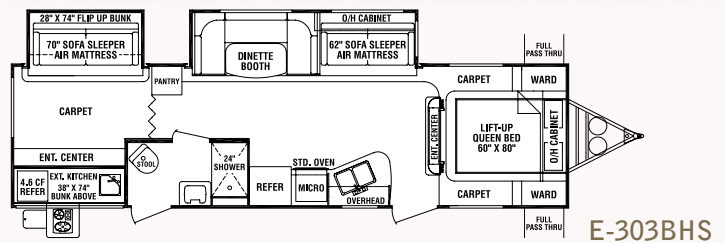

Cruiser RV, LLC

7805 North SR 9 • P O Box 130 • Howe, IN 46746

Ph 260-562-3500 • Fax 260-562-2210

Toll Free 866-277-5630

www.cruiserrv.com

Your Dealer