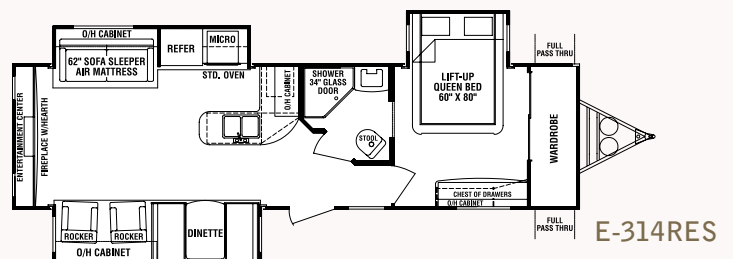

Cruiser RV, LLC

7805 North SR 9 • P O Box 130 • Howe, IN 46746

Ph 260-562-3500 • Fax 260-562-2210

Toll Free 866-277-5630

www.cruiserrv.com

Your Dealer