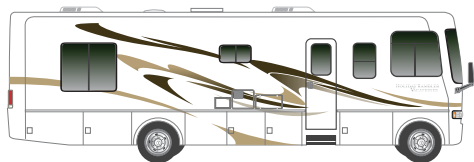

TWILIGHT

STANDARD GRAPHICS PACKAGE (Vinyl Graphics)