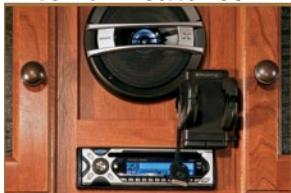

Interior Features

check out more details at www.cruiserrv.com

Stereo with iPod cradle

Optional flatscreen TV

Optional stainless steel microwave

Optional pull-down rear door screen

Optional tri-fold powerbed

XT-275

Toy hauler tough – but beautiful too with coordinated sofa and window valances. The entertainment options include stereo with iPod cradle, speakers and optional flatscreen TV. Plenty of kitchen storage with stainless steel refrigerator front panels and optional stainless microwave.

Optional removable carpet and high-capacity tie downs

Flatscreen TV hookup station

Outside hot/cold shower

Equa-Flex® suspension

LED brake lights

Crowned roof and rear cargo lights

Optional BBQ grill

Cast aluminum wheels with radial tires