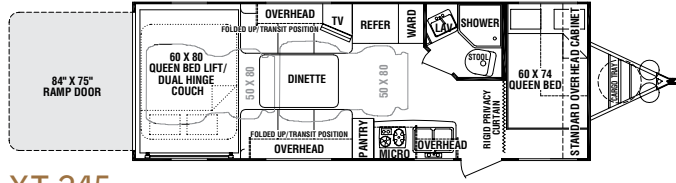

XT-245

Exterior Features