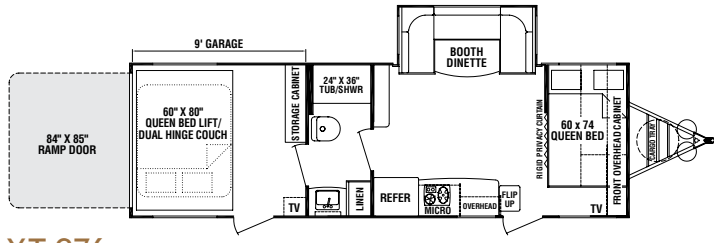

XT-276

Exterior Features

SPECIFICATIONS	XT-276	XT-275	XT-245	XT-200
Exterior Length	30'	30'	27'6"	24'
Exterior Width	8'	8'	8'	8'
Exterior Height w/ A/C	10'2"	10'2"	10'	10'
Interior Height	6'4" to 7'2"	6'4" to 7'2"	6'4"	6'4"
Bed Size	60"x74" 60"x80"	60"x74" 60"x80"	60"x74"	60"x80"
Dinette Bed Size	41"x81"	N/A	N/A	N/A
Sofa Size	N/A	70"	(2) 68"	(2) 68"
Axle Weight (lbs.)	4,240	4,245	3,885	3,430
Hitch Weight (lbs.)	870	835	765	765
Dry Weight (lbs.)	5,110	5,080	4,650	4,195
GVWR (lbs.)	7,870	7,835	7,765	7,765
Cargo Capacity (lbs.)	2,760	2,755	3,115	3,570
Fresh Tank (gal.)	36	36	36	36
Gray Tank (gal.)	43	43	40	40
Black Tank (gal.)	38	38	38	25
LP Bottle (lbs.)	60	60	60	60
Power Conv. (amps)	55	55	55	55
Elec. Ign. Furn. (BTU)	20K	20K	20K	20K

*Cargo capacity does not include weight of water or LP gas.

NOTE: Weights are approximate and based on standard features. Optional equipment is not included. Cruiser RV, LLC constantly strives to improve its product. All specifications are subject to change without notice or obligation.

See your local Cruiser RV dealer today to review a current model.

Cruiser RV, LLC

7805 North SR 9 • PO Box 130 • Howe, IN 46746
Ph 260-562-3500 • Fax 260-562-2210
Toll Free 866-277-5630

www.cruiserrv.com

Your Dealer _____