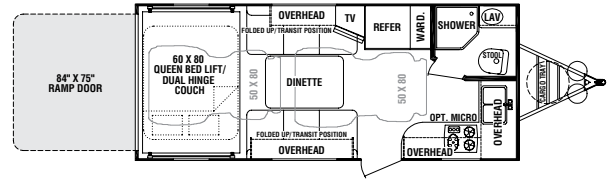

XT-200

SPECIFICATIONS	XT-276	XT-275	XT-245	XT-200
Exterior Length	30'	30'	27'6"	24'
Exterior Width	8'	8'	8'	8'
Exterior Height w/ A/C	10'2"	10'2"	10'	10'
Interior Height	6'4" to 7'2"	6'4" to 7'2"	6'4"	6'4"
Bed Size	60"x74" 60"x80"	60"x74" 60"x80"	60"x74"	60"x80"
Dinette Bed Size	41"x81"	N/A	N/A	N/A
Sofa Size	N/A	70"	(2) 68"	(2) 68"
Axle Weight (lbs.)	4,240	4,245	3,885	3,430
Hitch Weight (lbs.)	870	835	765	765
Dry Weight (lbs.)	5,110	5,080	4,650	4,195
GVWR (lbs.)	7,870	7,835	7,765	7,765
Cargo Capacity (lbs.)	2,760	2,755	3,115	3,570
Fresh Tank (gal.)	36	36	36	36
Gray Tank (gal.)	43	43	40	40
Black Tank (gal.)	38	38	38	25
LP Bottle (lbs.)	60	60	60	60
Power Conv. (amps)	55	55	55	55
Elec. Ign. Furn. (BTU)	20K	20K	20K	20K