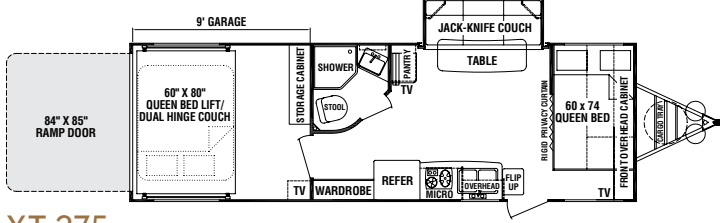

XT-275

Exterior Features

SPECIFICATIONS	XT-276	XT-275	XT-245	XT-200
Exterior Length	30'	30'	27'6"	24'
Exterior Width	8'	8'	8'	8'
Exterior Height w/ A/C	10'2"	10'2"	10'	10'
Interior Height	6'4" to 7'2"	6'4" to 7'2"	6'4"	6'4"
Bed Size	60"x74" 60"x80"	60"x74" 60"x80"	60"x74"	60"x80"
Dinette Bed Size	41"x81"	N/A	N/A	N/A
Sofa Size	N/A	70"	(2) 68"	(2) 68"
Axle Weight (lbs.)	4,240	4,245	3,885	3,430
Hitch Weight (lbs.)	870	835	765	765
Dry Weight (lbs.)	5,110	5,080	4,650	4,195
GVWR (lbs.)	7,870	7,835	7,765	7,765
Cargo Capacity (lbs.)	2,760	2,755	3,115	3,570
Fresh Tank (gal.)	36	36	36	36
Gray Tank (gal.)	43	43	40	40
Black Tank (gal.)	38	38	38	25
LP Bottle (lbs.)	60	60	60	60
Power Conv. (amps)	55	55	55	55
Elec. Ign. Furn. (BTU)	20K	20K	20K	20K

*Cargo capacity does not include weight of water or LP gas.

NOTE: Weights are approximate and based on standard features. Optional equipment is not included. Cruiser RV, LLC constantly strives to improve its product. All specifications are subject to change without notice or obligation.

See your local Cruiser RV dealer today to review a current model.

Cruiser RV, LLC

7805 North SR 9 • PO Box 130 • Howe, IN 46746
Ph 260-562-3500 • Fax 260-562-2210
Toll Free 866-277-5630

www.cruiserrv.com

Your Dealer _____