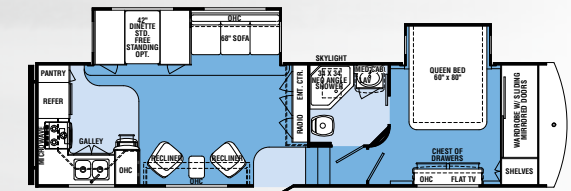

ALUMA-LITE

FIFTH WHEEL FEATURES

EXTERIOR

- » Designed for Half-Ton Trucks
- » EZ Lube Axles
- » Heated Enclosed Underbelly
- » Laminated Floor
- » Full Pass-Through Sub-Floor Storage
- » Detachable Power Cord
- » Black Tank Flush System
- » Slam Latch Baggage Doors
- » Fiberglass Front Cap
- » Optional 7-Way Key Fob to Remotely Operate Slide-outs
- » Larger, More User Friendly Storage

INTERIOR

- » Raised Panel Hardwood Doors Throughout
- » Half-Time Convection Oven
- » Full Extension Roller Bearing Drawer Guides
- » Wood Look Beauflor® Flooring
- » Safety Glass Windows
- » Traditional Designer Slide-out Fascia
- » Newly Designed Residential Furniture
- » Residential Carpet
- » Soft Touch “Look” Ceiling
- » Centralized Dump Valves

FIFTH WHEELS

WWW.HOLIDAYRAMBLER.COM » 800.650.7337

305RKB