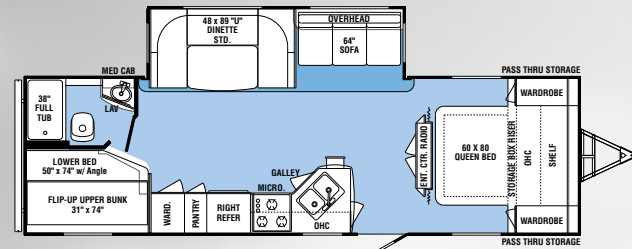

ALUMA-LITE

TRAVEL TRAILER FEATURES

- » 6-Sided Welded Aluminum Frame
- » 3" Framed Laminated Walkable Roof
- » Larger, More User Friendly Storage
- » All Queen Beds 80" Long
- » All Countertops and Tables Self-Edged and Heat Resistant
- » Easy Track Axle with Optional Equa-Flex System
- » Raised Panel Hardwood Doors Throughout
- » Soft Touch "Look" Ceiling
- » Residential Carpet and Redesigned Furniture
- » Centralized Dump Valves

TRAVEL TRAILERS

28RDS