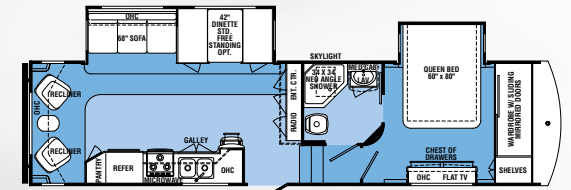

ALUMA-LITE

FIFTH WHEEL FEATURES

EXTERIOR

- » Designed for Half-Ton Trucks
- » EZ Lube Axles
- » Heated Enclosed Underbelly
- » Laminated Floor
- » Full Pass-Through Sub-Floor Storage
- » Detachable Power Cord
- » Black Tank Flush System
- » Slam Latch Baggage Doors
- » Fiberglass Front Cap
- » Optional 7-Way Key Fob to Remotely Operate Slide-outs
- » Larger, More User Friendly Storage

INTERIOR

- » Raised Panel Hardwood Doors Throughout
- » Half-Time Convection Oven
- » Full Extension Roller Bearing Drawer Guides
- » Wood Look Beauflor® Flooring
- » Safety Glass Windows
- » Traditional Designer Slide-out Fascia
- » Newly Designed Residential Furniture
- » Residential Carpet
- » Soft Touch “Look” Ceiling
- » Centralized Dump Valves

FIFTH WHEELS

WWW.HOLIDAYRAMBLER.COM » 800.650.7337

295RLB