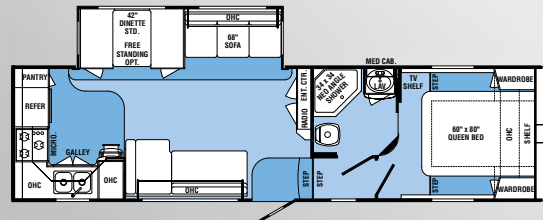

ALUMA-LITE

FIFTH WHEEL FEATURES

EXTERIOR

- » Designed for Half-Ton Trucks
- » EZ Lube Axles
- » Heated Enclosed Underbelly
- » Laminated Floor
- » Full Pass-Through Sub-Floor Storage
- » Detachable Power Cord
- » Black Tank Flush System
- » Slam Latch Baggage Doors
- » Fiberglass Front Cap
- » Optional 7-Way Key Fob to Remotely Operate Slide-outs
- » Larger, More User Friendly Storage

INTERIOR

- » Raised Panel Hardwood Doors Throughout
- » Half-Time Convection Oven
- » Full Extension Roller Bearing Drawer Guides
- » Wood Look Beauflor® Flooring
- » Safety Glass Windows
- » Traditional Designer Slide-out Fascia
- » Newly Designed Residential Furniture
- » Residential Carpet
- » Soft Touch “Look” Ceiling
- » Centralized Dump Valves

FIFTH WHEELS

WWW.HOLIDAYRAMBLER.COM » 800.650.7337

285RKS