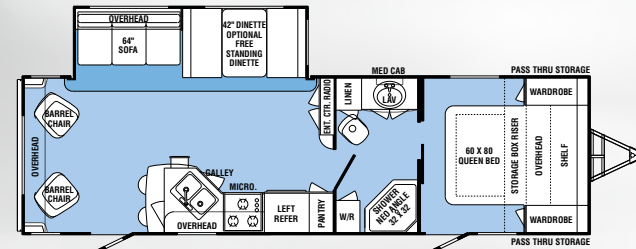

ALUMA-LITE

TRAVEL TRAILER FEATURES

- » 6-Sided Welded Aluminum Frame
- » 3" Framed Laminated Walkable Roof
- » Larger, More User Friendly Storage
- » All Queen Beds 80" Long
- » All Countertops and Tables Self-Edged and Heat Resistant
- » Easy Track Axle with Optional Equa-Flex System
- » Raised Panel Hardwood Doors Throughout
- » Soft Touch "Look" Ceiling
- » Residential Carpet and Redesigned Furniture
- » Centralized Dump Valves

TRAVEL TRAILERS

29RLS

HOLIDAY RAMBLER®
This is Living

Coach-Net®
RV Membership Plans

1 YEAR FREE COVERAGE ON 2012 MODELS