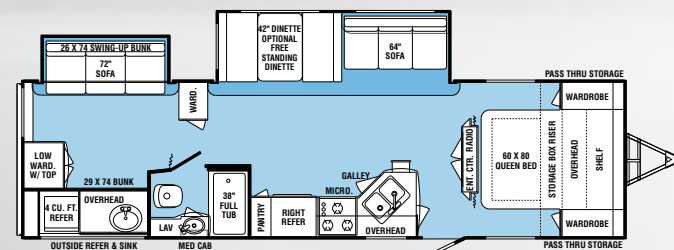

31BHD

HOLIDAY RAMBLER®
This is Living

Coach-Net®
RV Membership Plans

1 YEAR FREE COVERAGE ON 2012 MODELS