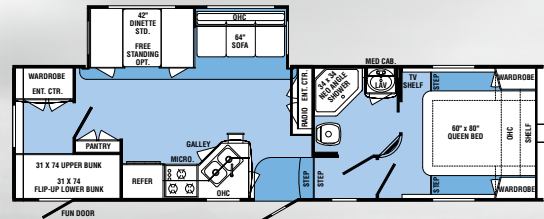

ALUMA-LITE

FIFTH WHEEL FEATURES

EXTERIOR

- » Designed for Half-Ton Trucks
- » EZ Lube Axles
- » Heated Enclosed Underbelly
- » Laminated Floor
- » Full Pass-Through Sub-Floor Storage
- » Detachable Power Cord
- » Black Tank Flush System
- » Slam Latch Baggage Doors
- » Fiberglass Front Cap
- » Optional 7-Way Key Fob to Remotely Operate Slide-outs
- » Larger, More User Friendly Storage

INTERIOR

- » Raised Panel Hardwood Doors Throughout
- » Half-Time Convection Oven
- » Full Extension Roller Bearing Drawer Guides
- » Wood Look Beauflor® Flooring
- » Safety Glass Windows
- » Traditional Designer Slide-out Fascia
- » Newly Designed Residential Furniture
- » Residential Carpet
- » Soft Touch “Look” Ceiling
- » Centralized Dump Valves

FIFTH WHEELS

WWW.HOLIDAYRAMBLER.COM » 800.650.7337

285BHS