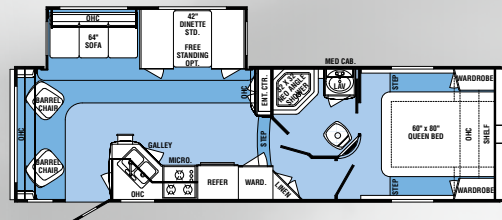

ALUMA-LITE

FIFTH WHEEL FEATURES

EXTERIOR

- » Designed for Half-Ton Trucks
- » EZ Lube Axles
- » Heated Enclosed Underbelly
- » Laminated Floor
- » Full Pass-Through Sub-Floor Storage
- » Detachable Power Cord
- » Black Tank Flush System
- » Slam Latch Baggage Doors
- » Fiberglass Front Cap
- » Optional 7-Way Key Fob to Remotely Operate Slide-outs
- » Larger, More User Friendly Storage

INTERIOR

- » Raised Panel Hardwood Doors Throughout
- » Half-Time Convection Oven
- » Full Extension Roller Bearing Drawer Guides
- » Wood Look Beauflor® Flooring
- » Safety Glass Windows
- » Traditional Designer Slide-out Fascia
- » Newly Designed Residential Furniture
- » Residential Carpet
- » Soft Touch “Look” Ceiling
- » Centralized Dump Valves

FIFTH WHEELS

WWW.HOLIDAYRAMBLER.COM » 800.650.7337

275RLS