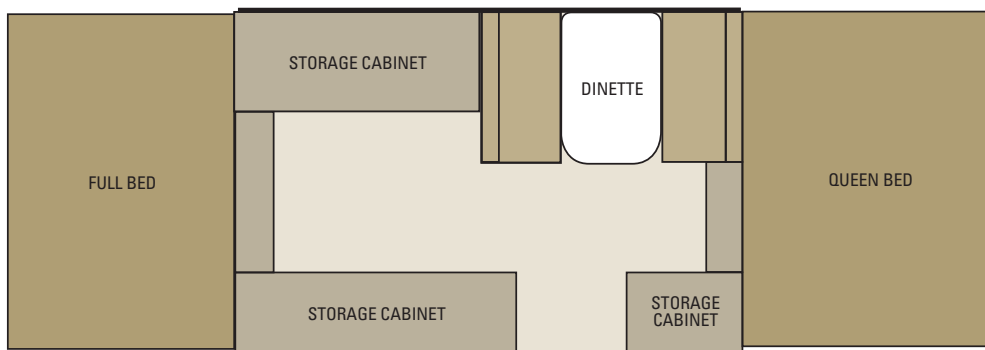

STARCRAFT 

CAMPING | *pure and simple.*

INTRODUCING the
2012 STARCRAFT

Starflyer

- « Easy setup
- « Super light weight
- « Amazingly affordable
- « Lots of interior storage

Truly built for

CAMPING | *pure and simple.*

The NEW Starflyer camper is available in two light-weight floorplans:

Starflyer 8
Unloaded vehicle weight: 985 lbs.

Starflyer 10
Unloaded vehicle weight: 1,165 lbs.

The 2012 Starflyer comes standard with: