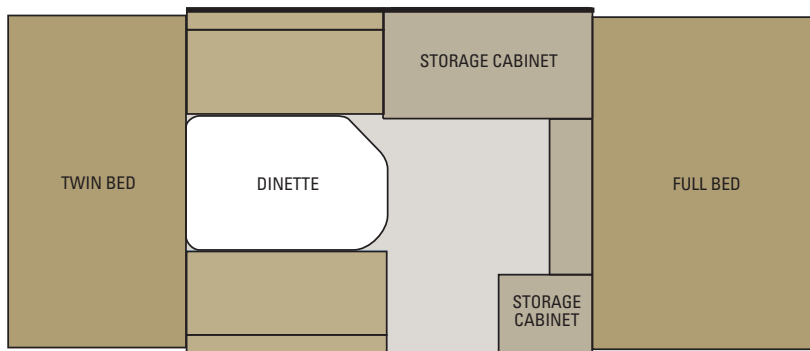

STARCRAFT 

CAMPING | *pure and simple.*

INTRODUCING the
2012 STARCRAFT

Starflyer

- « Easy setup
- « Super light weight
- « Amazingly affordable
- « Lots of interior storage

Truly built for

CAMPING | *pure and simple.*

The NEW Starflyer camper is available in two light-weight floorplans:

Starflyer 8
Unloaded vehicle weight: 985 lbs.

Starflyer 10
Unloaded vehicle weight: 1,165 lbs.

The 2012 Starflyer comes standard with:

- ✓ Domed, fiberglass roof with no center seam
- ✓ Corrosion-resistant frame
- ✓ Aluminum exterior sidewalls
- ✓ Mildew-resistant aluminum ceiling
- ✓ Prepped access for 110-volt power
- ✓ Pre-wired for battery hookup
- ✓ 12-volt lighting
- ✓ Booth dinette with inside/outside dinette table
- ✓ Non-sliding cushions for dinette with reversible EZ-clean vinyl backs
- ✓ Lots of interior storage
- ✓ 2 rear stabilizer jacks
- ✓ 1-year warranty