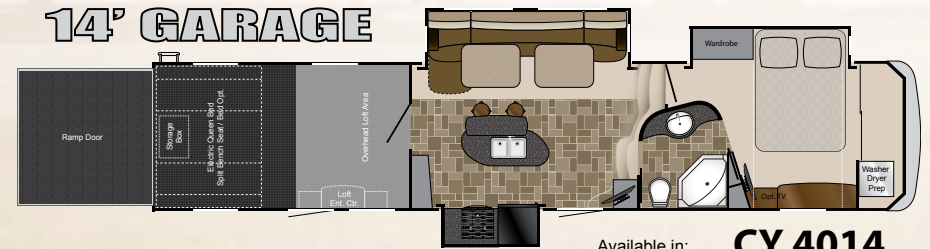

14' GARAGE

Length: 42' 7"   Dry: 14,800
Height: 13' 3"   Hitch: 3,070   GVWR: 18,000