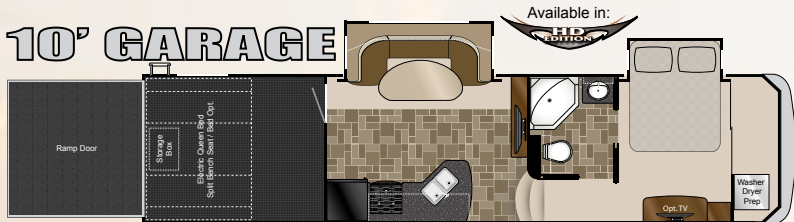

14' GARAGE

Length: 42' 7" Dry: 14,800
 Height: 13' 3" Hitch: 3,070 GVWR: 18,000

12' GARAGE

Length: 29' 11" Dry: 9,205
 Height: 12' 8" Hitch: 1,975 GVWR: 14,000

Available in: **CY 2812**

10' GARAGE

Length: 35' 2" Dry: 11,252
 Height: 12' 11" Hitch: 2,300 GVWR: 14,000