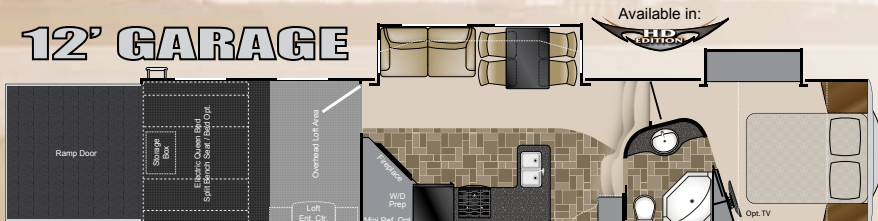

12' GARAGE

Length: 39' 10"   Dry: 13,800
Height: 13' 3"   Hitch: 3,200   GVWR: 18,000

Available in: **CY 3612**

Note: Length defined as low point (Ball coupler for travel trailers / King pin for 5th wheel trailers) to rear bumper. It does not include the rear ladder. Add 9" w/ Extended Pin Box