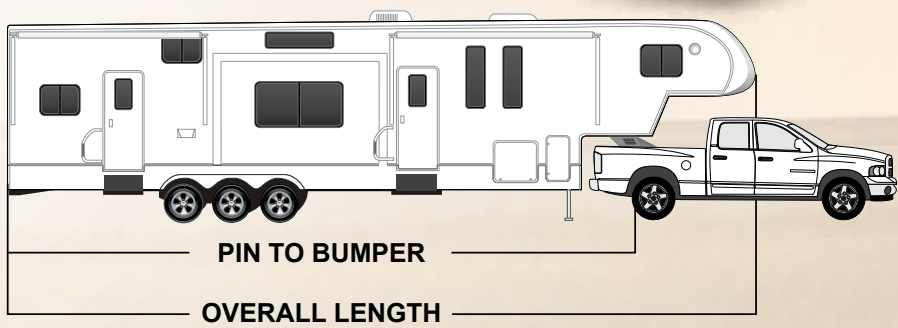

The KING

12' GARAGE

TITANIUM EDITION

10' GARAGE

Overall Length: 37' 9" Dry: 11,950
Pin to Bumper: 33' 9" Hitch: 2,900 GVWR: 14,000

12' GARAGE

Overall Length: 43' 11" Dry: 14,620
Pin to Bumper: 38' 11" Hitch: 3,300 GVWR: 18,000