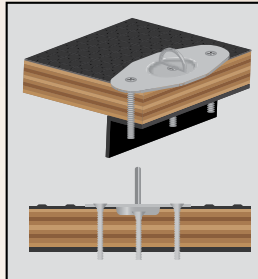

D-Rings

Anchored through the floor decking to the steel frame for maximum strength.

Ventilation...