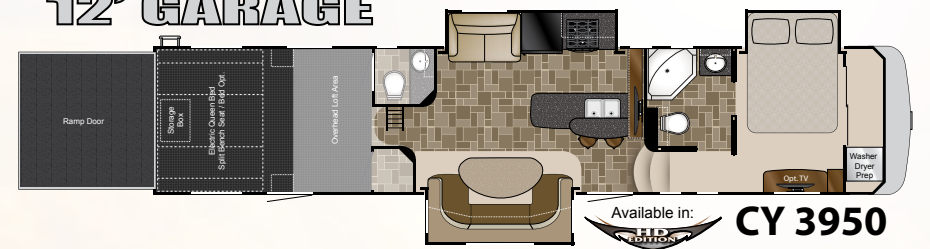

12' GARAGE

Length: 41' 2"   Dry: 14,050
Height: 13' 3"   Hitch: 3,346   GVWR: 18,000