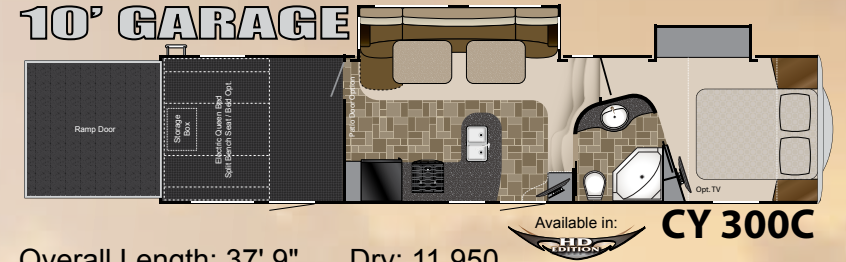

The KING

12' GARAGE

TITANIUM EDITION

10' GARAGE

Overall Length: 37' 9" Dry: 11,950
Pin to Bumper: 33' 9" Hitch: 2,900 GVWR: 14,000

12' GARAGE

Overall Length: 43' 11" Dry: 14,620
Pin to Bumper: 38' 11" Hitch: 3,300 GVWR: 18,000