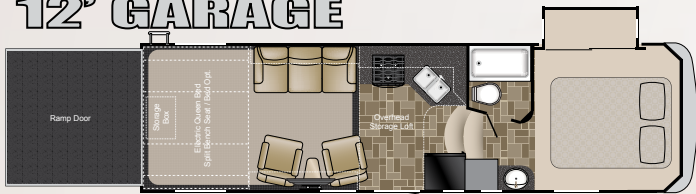

12' GARAGE

Length: 29' 11"   Dry: 9,205
Height: 12' 8"   Hitch: 1,975   GVWR: 14,000

Available in: **CY 2812**