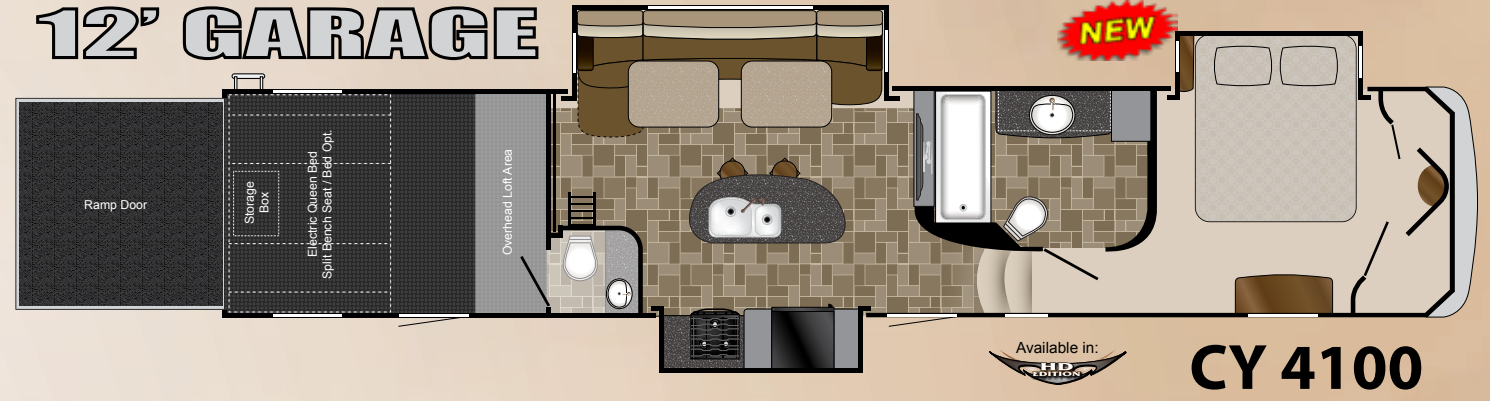

The KING

12' GARAGE