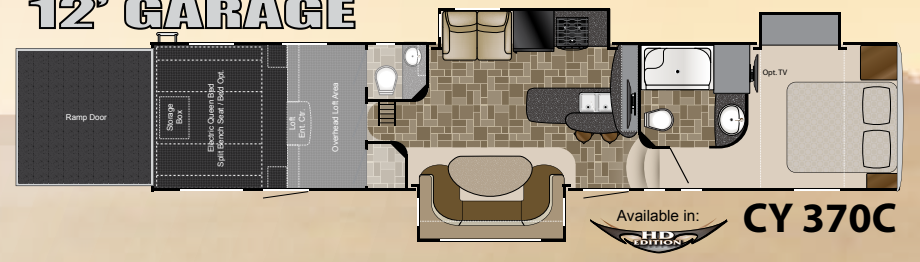

12' GARAGE

Overall Length: 43' 11"   Dry: 14,620
Pin to Bumper: 38' 11"   Hitch: 3,300   GVWR: 18,000