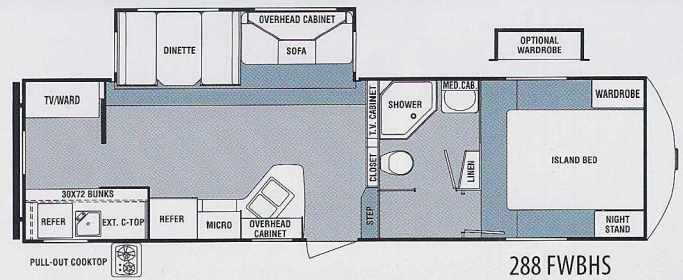

INTRODUCING
Sunny Brook
HARMONY

FIFTH WHEELS

VALUE PACKAGE (REQUIRED)

- Deluxe Graphics Package
- Bedsread
- Cable TV Hook-Up
- Carbon Monoxide / LP Leak Detector
- Double Door Refrigerator
- Gel-Coat Sidewalls
- Mini Blinds Throughout
- 30# LP Bottles with Cover
- AM/FM/CD/DVD Player
- Skylight Over Tub
- Tinted Safety Glass
- Full Extension Drawer Guides
- Tub Surround
- TV Antenna with Booster
- Queen Width Mattress
- Fiberglass Front Cap
- Aluminum Wheels
- Exterior Speakers
- 14 X 14 Power Bath Vent
- Walk-On Roof

OPTIONS

- Free Standing Table and 4 Chairs
- Hide-A-Bed Sofa
- Everpedic Memory Foam Mattress
- 15.0 BTU A/C - Upgrade
- 26" LCD TV
- 32" LCD TV
- Outside Kitchen
- 12V Power Awning
- Bedroom Wardrobe Slideout

288 FWBHS

289 FWRLS

290 FWRES

	Exterior Length	Ext. Ht. w/ A/C	Exterior Width	Interior Height	Dry Hitch Weight	Dry Gross Weight	GVWR	Tire Size	Hitch Height	Awning Size	Fresh Water	Black Water	Gray Water	Sleeping Cap.
288 FWBHS	32' 2"	12' 4"	96"	8' 3-1/2"	1,570	7,902	10,500	ST225/75R15D	48"	17'	56	40	76	8
289 FWRLS	32' 2"	12' 4"	96"	8' 3-1/2"	TBD	TBD	10,500	ST225/75R15D	48"	21'	56	40	76	6
290 FWRES	33' 0"	12' 4"	96"	8' 3-1/2"	TBD	TBD	10,500	ST225/75R15D	48"	14'	56	40	40	6