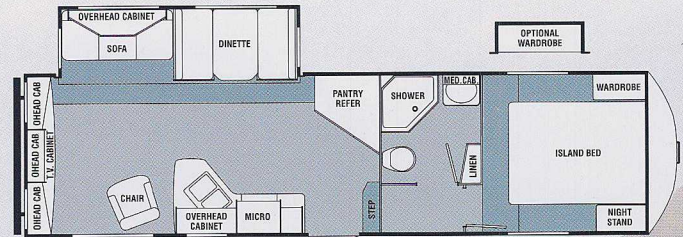

OPTIONS

- Free Standing Table and 4 Chairs
- Hide-A-Bed Sofa
- Everpedic Memory Foam Mattress
- 15.0 BTU A/C - Upgrade
- 26" LCD TV
- 32" LCD TV
- Outside Kitchen
- 12V Power Awning
- Bedroom Wardrobe Slideout

288 FWBHS

289 FWRLS

290 FWRES

	Exterior Length	Ext. Ht. w/ A/C	Exterior Width	Interior Height	Dry Hitch Weight	Dry Gross Weight	GVWR	Tire Size	Hitch Height	Awning Size	Fresh Water	Black Water	Gray Water	Sleeping Cap.
288 FWBHS	32' 2"	12' 4"	96"	8' 3-1/2"	1,570	7,902	10,500	ST225/75R15D	48"	17'	56	40	76	8
289 FWRLS	32' 2"	12' 4"	96"	8' 3-1/2"	TBD	TBD	10,500	ST225/75R15D	48"	21'	56	40	76	6
290 FWRES	33' 0"	12' 4"	96"	8' 3-1/2"	TBD	TBD	10,500	ST225/75R15D	48"	14'	56	40	40	6