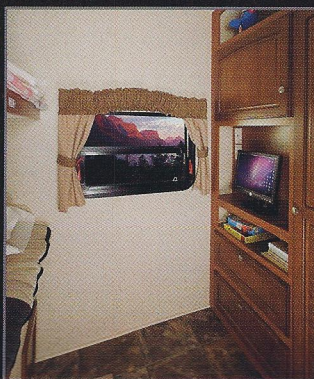

INTRODUCING
Sunny Brook
HARMONY

FIFTH WHEELS

VALUE PACKAGE (REQUIRED)

- Deluxe Graphics Package
- Bedsread
- Cable TV Hook-Up
- Carbon Monoxide / LP Leak Detector
- Double Door Refrigerator
- Gel-Coat Sidewalls
- Mini Blinds Throughout
- 30# LP Bottles with Cover
- AM/FM/CD/DVD Player
- Skylight Over Tub
- Tinted Safety Glass
- Full Extension Drawer Guides
- Tub Surround
- TV Antenna with Booster
- Queen Width Mattress
- Fiberglass Front Cap
- Aluminum Wheels
- Exterior Speakers
- 14 X 14 Power Bath Vent
- Walk-On Roof

OPTIONS

- Free Standing Table and 4 Chairs
- Hide-A-Bed Sofa
- Everpedic Memory Foam Mattress
- 15.0 BTU A/C - Upgrade
- 26" LCD TV
- 32" LCD TV
- Outside Kitchen
- 12V Power Awning
- Bedroom Wardrobe Slideout