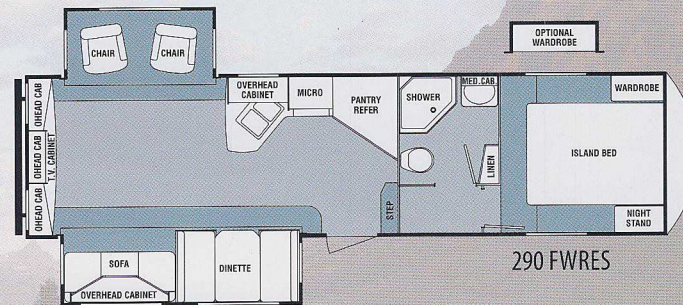

OPTIONS

- Free Standing Table and 4 Chairs
- Hide-A-Bed Sofa
- Everpedic Memory Foam Mattress
- 15.0 BTU A/C - Upgrade
- 26" LCD TV
- 32" LCD TV
- Outside Kitchen
- 12V Power Awning
- Bedroom Wardrobe Slideout

288 FWBHS

289 FWRLS

290 FWRES

	Exterior Length	Ext. Ht. w/ A/C	Exterior Width	Interior Height	Dry Hitch Weight	Dry Gross Weight	GVWR	Tire Size	Hitch Height	Awning Size	Fresh Water	Black Water	Gray Water	Sleeping Cap.
288 FWBHS	32' 2"	12' 4"	96"	8' 3-1/2"	1,570	7,902	10,500	ST225/75R15D	48"	17'	56	40	76	8
289 FWRLS	32' 2"	12' 4"	96"	8' 3-1/2"	TBD	TBD	10,500	ST225/75R15D	48"	21'	56	40	76	6
290 FWRES	33' 0"	12' 4"	96"	8' 3-1/2"	TBD	TBD	10,500	ST225/75R15D	48"	14'	56	40	40	6